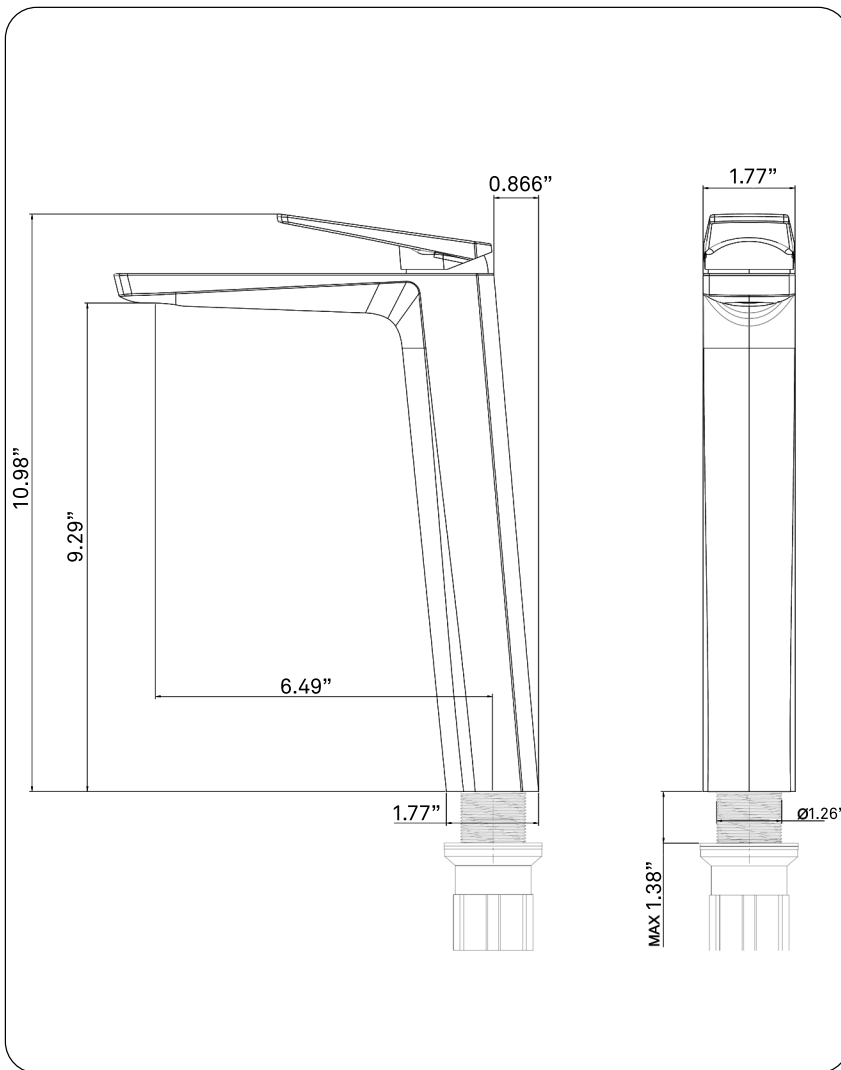

NOTES

Novatto reserves the right (1) to make changes in specifications and materials, and (2) to change or discontinue models, both without notice or obligation. Dimensions are for reference only, see www.Novatto.com for finish options and product availability.

Novatto Inc
TOLL FREE 844.404.4242
www.Novatto.com