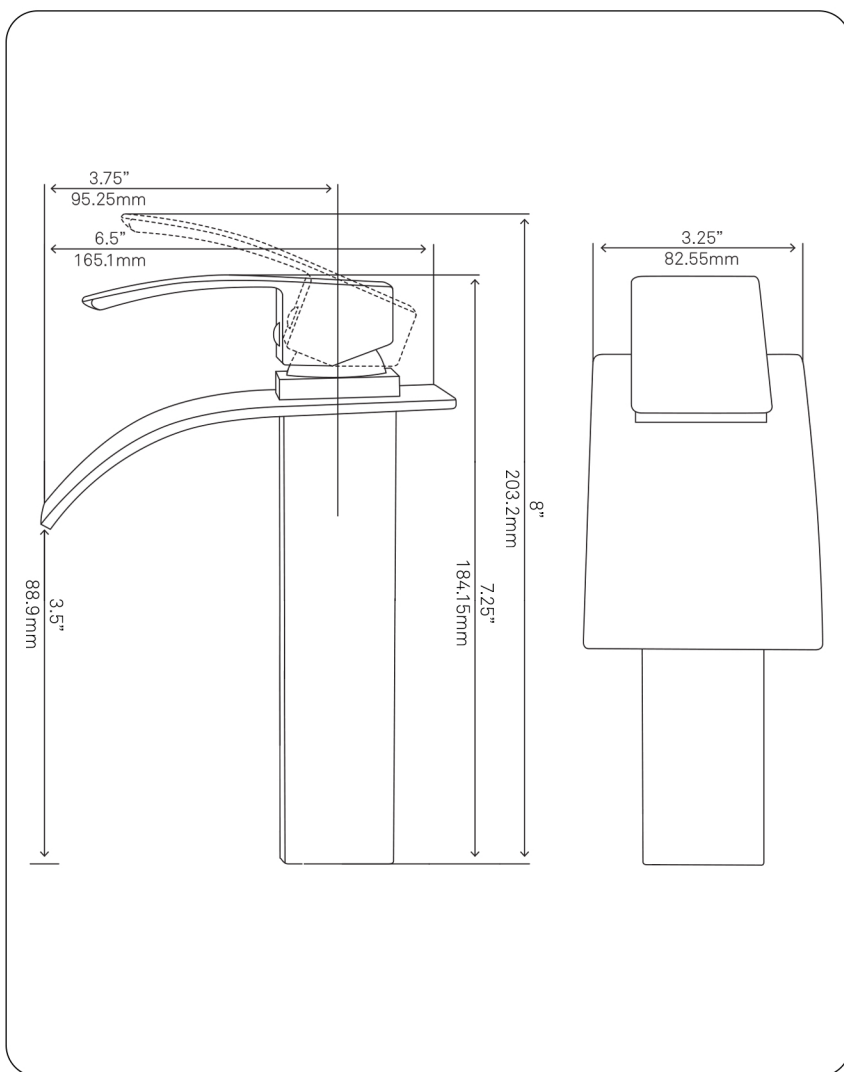

NOTES

Novatto reserves the right (1) to make changes in specifications and materials, and (2) to change or discontinue models, both without notice or obligation. Dimensions are for reference only, see www.NovattoInc.com for finish options and product availability.

Novatto Inc
TOLL FREE 844.404.4242
www.NovattoInc.com