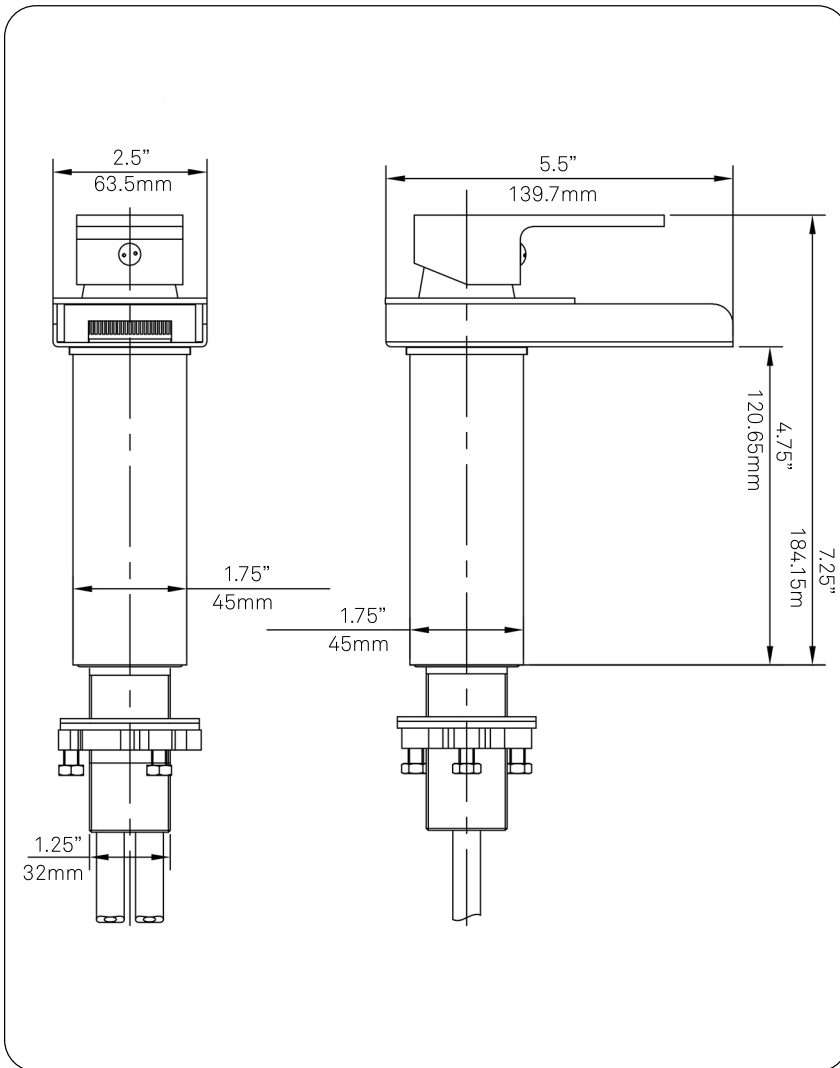

GF-135SBN CRAVEN Single Lever Waterfall Lavatory Faucet

Requested By: _____

Specific Features: _____

STANDARD SPECIFICATIONS:

- Brushed nickel finish
- Single handle control
- Solid brass construction
- High pressure ceramic cartridge
- Single hole deck mount installation
- Mounting hardware included
- Spout reach: 3.25-inches
- Spout height: 4.75-inches
- 1.5-inch mounting hole diameter
- cUPC and AB1953 low lead compliant
- ASME A112.18.1-1-2011/CSA B125.1-11
- NSF 61 and NSF 372 certified

WARRANTY:

- Limited lifetime warranty
- See www.Novatto.com for details

COORDINATING ACCESSORIES:

- PUD-BN pop-up drain
- MR-001BN mounting ring
- Glacier Ice Restoration and Sealer kit

NOTES

Novatto reserves the right (1) to make changes in specifications and materials, and (2) to change or discontinue models, both without notice or obligation. Dimensions are for reference only, see www.Novatto.com for finish options and product availability.