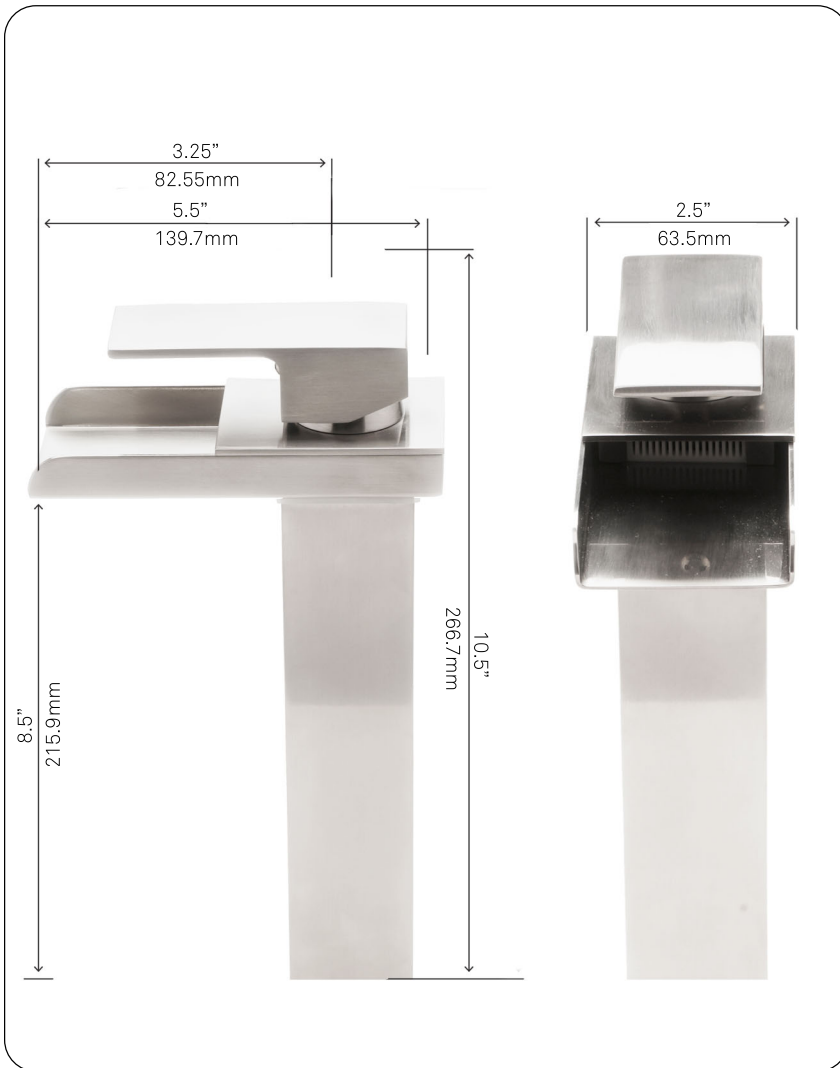

**GF-135BN MODERN
Single Lever Waterfall Vessel Faucet**

Requested By: _____

Specific Features: _____

STANDARD SPECIFICATIONS:

- Brushed nickel finish
- Single handle control
- Solid brass construction
- High pressure ceramic cartridge
- Single hole deck mount installation
- Mounting hardware included
- Spout reach: 3.25-inches
- Spout height: 8.5-inches
- 1.5-inch mounting hole diameter
- cUPC and AB1953 low lead compliant
- ASME A112.18.1-1-2011/CSA B125.1-11
- NSF 61 and NSF 372 certified

WARRANTY:

- Limited lifetime warranty
- See www.NovattoInc.com for details

COORDINATING ACCESSORIES:

- PUD-BN pop-up drain
- MR-001BN mounting ring
- Glacier Ice Restoration and Sealer kit

NOTES

Novatto reserves the right (1) to make changes in specifications and materials, and (2) to change or discontinue models, both without notice or obligation. Dimensions are for reference only, see www.NovattoInc.com for finish options and product availability.