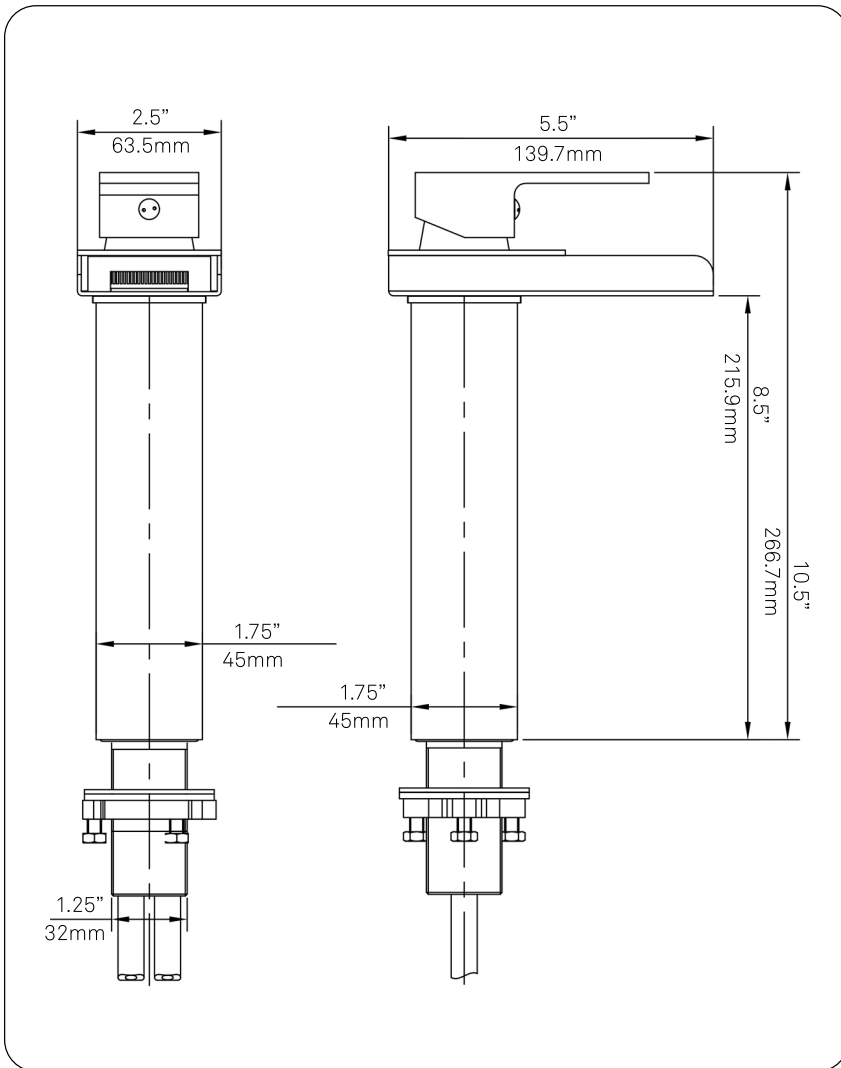

GF-135BN CRAVE Single Lever Waterfall Vessel Faucet

Requested By: _____

Specific Features: _____

STANDARD SPECIFICATIONS:

- Brushed nickel finish
- Single handle control
- Solid brass construction
- High pressure ceramic cartridge
- Single hole deck mount installation
- Mounting hardware included
- Spout reach: 3.25-inches
- Spout height: 8.5-inches
- 1.5-inch mounting hole diameter
- cUPC and AB1953 low lead compliant
- ASME A112.18.1-1-2011/CSA B125.1-11
- NSF 61 and NSF 372 certified

WARRANTY:

- Limited lifetime warranty
- See www.Novatto.com for details

COORDINATING ACCESSORIES:

- PUD-BN pop-up drain
- MR-001BN mounting ring
- Glacier Ice Restoration and Sealer kit

NOTES

Novatto reserves the right (1) to make changes in specifications and materials, and (2) to change or discontinue models, both without notice or obligation. Dimensions are for reference only, see www.Novatto.com for finish options and product availability.