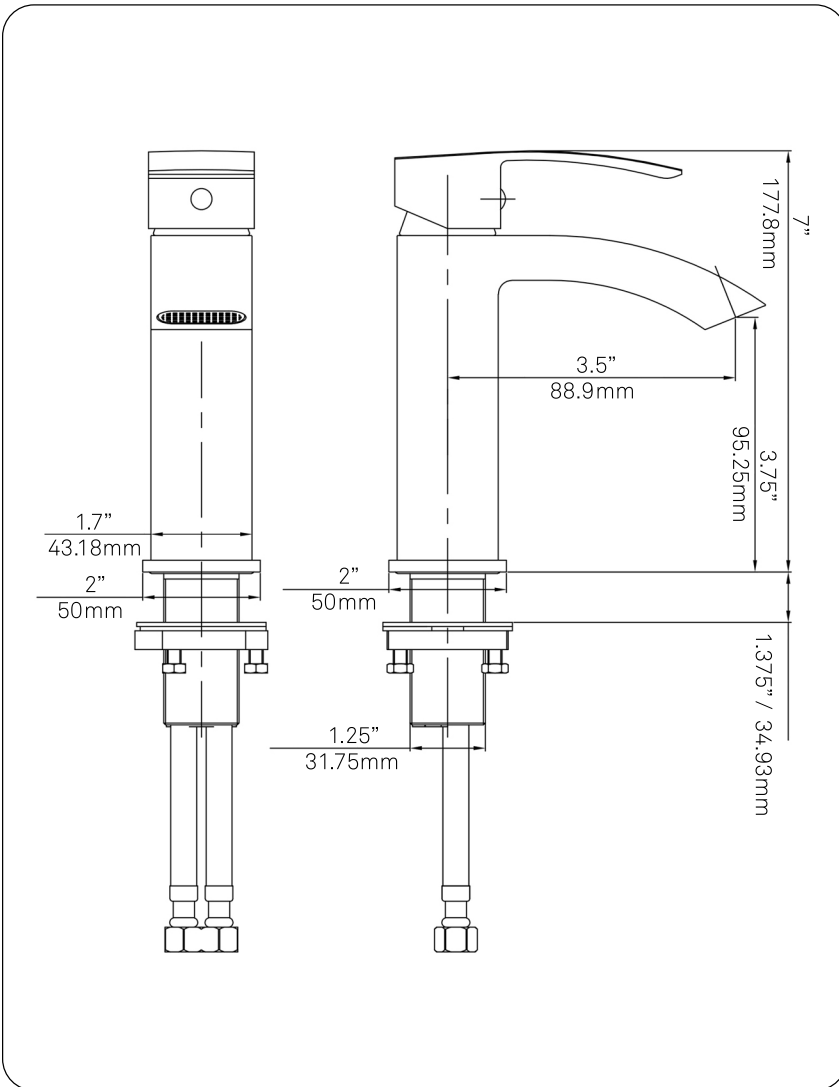

NOTES

Novatto reserves the right (1) to make changes in specifications and materials, and (2) to change or discontinue models, both without notice or obligation. Dimensions are for reference only, see www.Novatto.com for finish options and product availability.

Novatto Inc
TOLL FREE 844.404.4242
www.Novatto.com