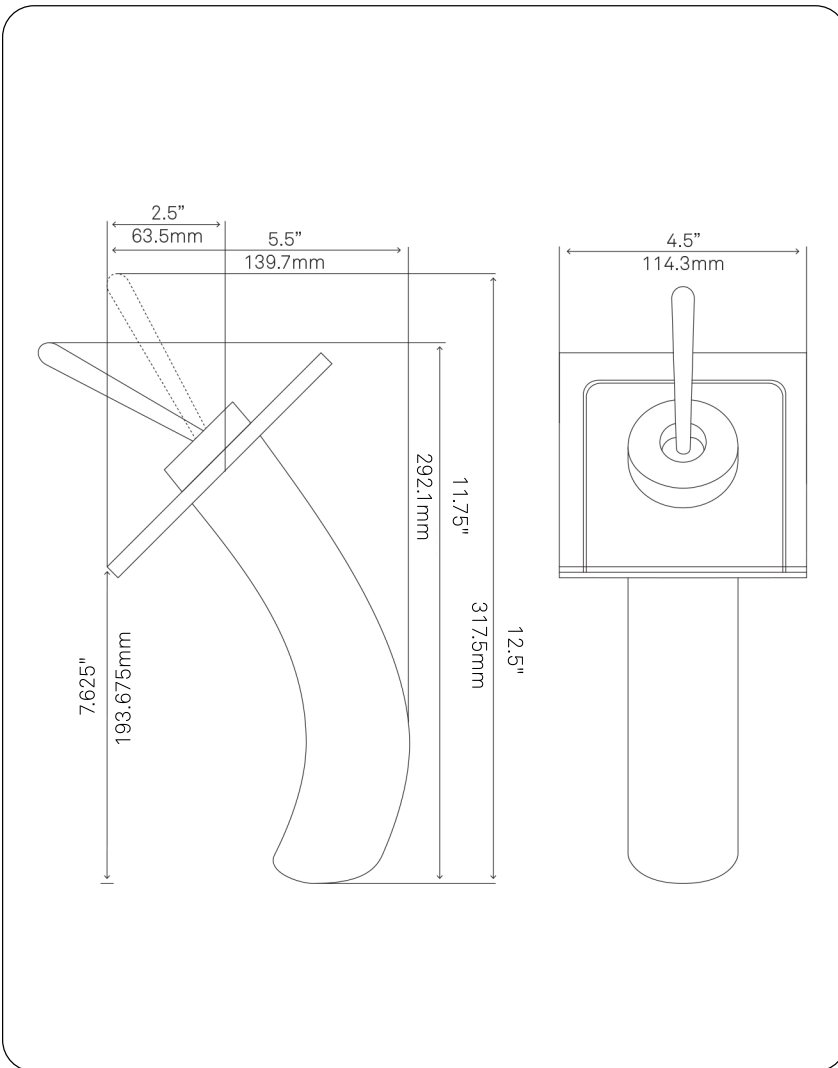

NOTES

Novatto reserves the right (1) to make changes in specifications and materials, and (2) to change or discontinue models, both without notice or obligation. Dimensions are for reference only, see www.Novatto.com for finish options and product availability.

Novatto Inc
TOLL FREE 844.404.4242
www.Novatto.com