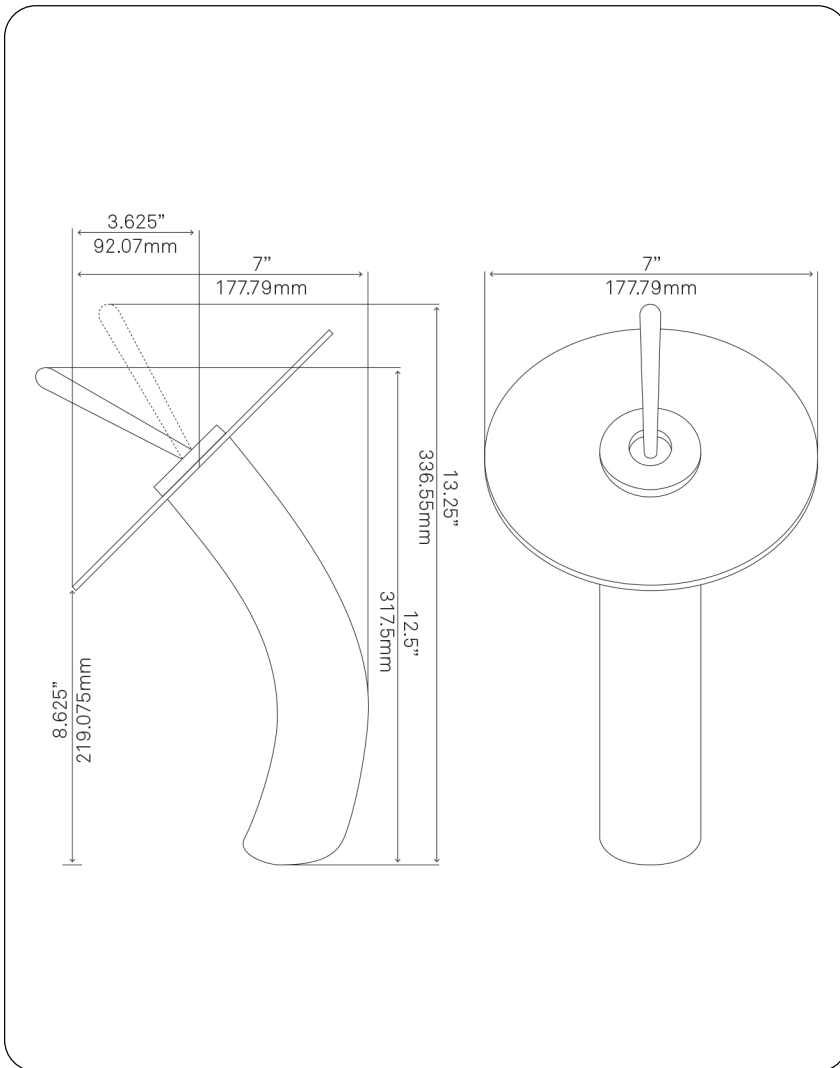

NOTES

Novatto reserves the right (1) to make changes in specifications and materials, and (2) to change or discontinue models, both without notice or obligation. Dimensions are for reference only, see www.Novatto.com for finish options and product availability.

Novatto Inc
TOLL FREE 844.404.4242
www.Novatto.com