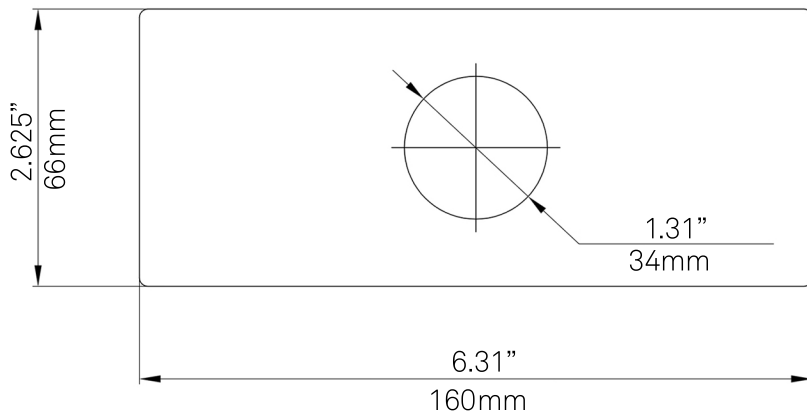

**D3-BN 6-inch Bath Faucet
Square Deck Plate, Brushed Nickel**

Requested By: _____

Specific Features: _____

STANDARD SPECIFICATIONS:

- Universal square bathroom faucet deck plate
- Covers the outer two holes on a 4-inch center set
- Solid brass construction reinforced with PVC insert
- Compatible with most single hole bathroom faucet