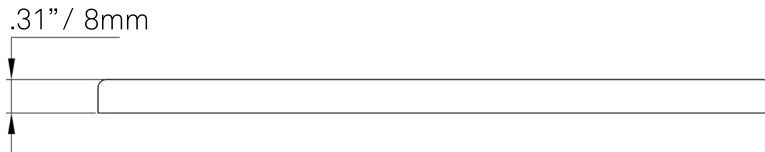

**D3-BN 6-inch Bath Faucet
Square Deck Plate, Brushed Nickel**

Requested By: _____

Specific Features: _____

STANDARD SPECIFICATIONS:

- Universal square bathroom faucet deck plate
- Covers the outer two holes on a 4-inch center set
- Solid brass construction reinforced with PVC insert
- Compatible with most single hole bathroom faucet