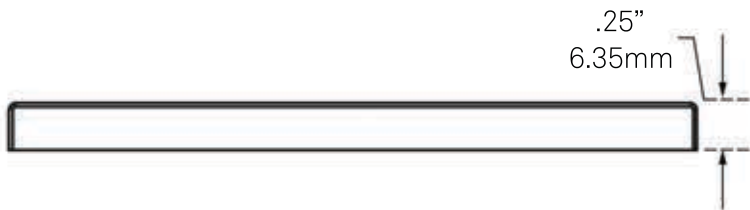

## D2-BN 6-inch Bath Faucet Deck Plate, Brushed Nickel

Requested By: \_\_\_\_\_

Specific Features: \_\_\_\_\_

### STANDARD SPECIFICATIONS:

- Universal bathroom faucet deck plate
- Covers the outer two holes on a 4-inch center set
- Solid brass construction reinforced with PVC insert
- Compatible with most single hole bathroom faucet