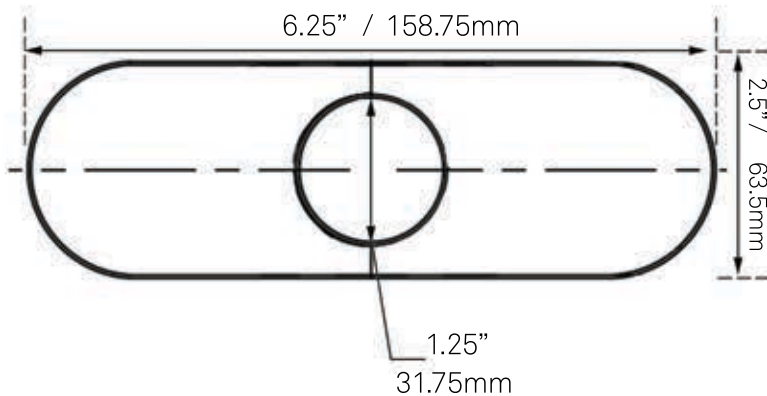

## D2-BN 6-inch Bath Faucet Deck Plate, Brushed Nickel

Requested By: \_\_\_\_\_

Specific Features: \_\_\_\_\_

### STANDARD SPECIFICATIONS:

- Universal bathroom faucet deck plate
- Covers the outer two holes on a 4-inch center set
- Solid brass construction reinforced with PVC insert
- Compatible with most single hole bathroom faucet