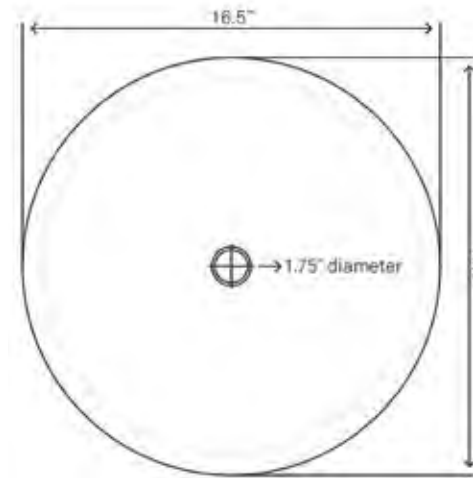

STANDARD SPECIFICATIONS

- Made with 1/2" high tempered glass
- Stain and scratch resistant inside
- Painted red, black and yellow exterior
- Above counter installation
- Standard U.S. plumbing connection
- 1.75-inch drain opening
- Outside: 16.5" x 5.75"

Complete Kits Include

- Vessel sink • Pop-up drain
- Mounting ring • Glacier Ice sealer

STANDARD SPECIFICATIONS

- Polished glass inside and out
- Made with 5/8-inch high tempered glass
- Scratch resistant and non-porous
- Standard U.S. plumbing connections
- Made with 1.75-inch drain opening
- Designed for above counter installation
- Outside: 16.5" x 5.75"

Complete Kits Include

- Vessel sink • Pop-up drain
- Mounting ring • Glacier Ice sealer