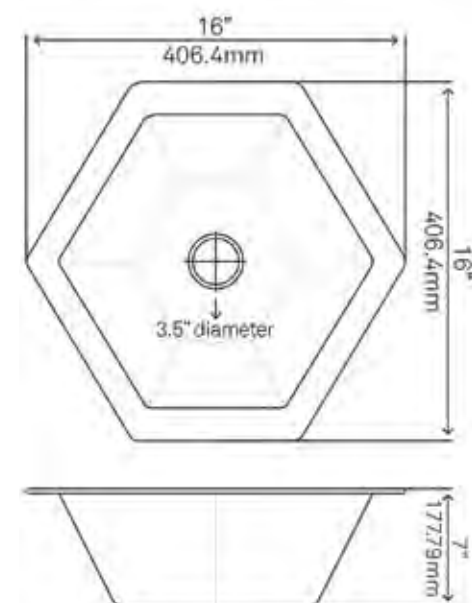

STANDARD SPECIFICATIONS

- Drop-in or Undermount installation
- 16-gauge recycled copper construction
- Standard U.S. plumbing connection
- Hand hammered antique finish
- Tolerance = +/- 1/2"
- 3.5-inch drain opening
- Artisan made in Mexico
- Outside: 15" x 7"
- Inside: 13" x 6.5"

**TCB-004AN
Navarre**
$319 (sink only)

STANDARD SPECIFICATIONS

- 16-gauge recycled copper construction
- Standard U.S. plumbing connection
- Drop-in or Undermount installation
- Hand hammered antique finish
- Tolerance = +/- 1/2"
- 3.5-inch drain opening
- Artisan made in Mexico
- Outside: 16" x 7"
- Inside: 14" x 6.5"