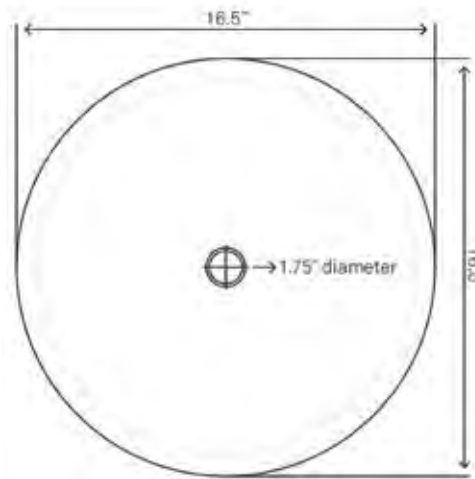

$205 (sink only)