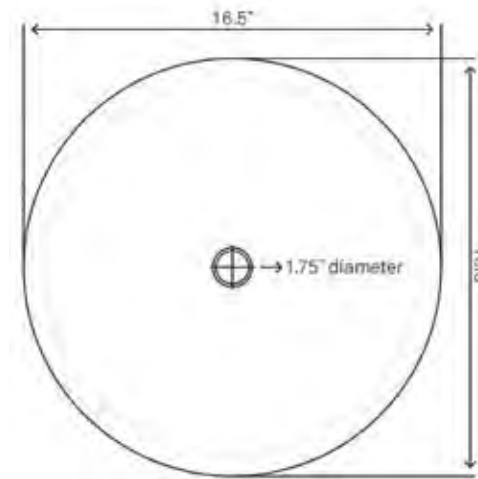

**TID-297
Ardere**
$209