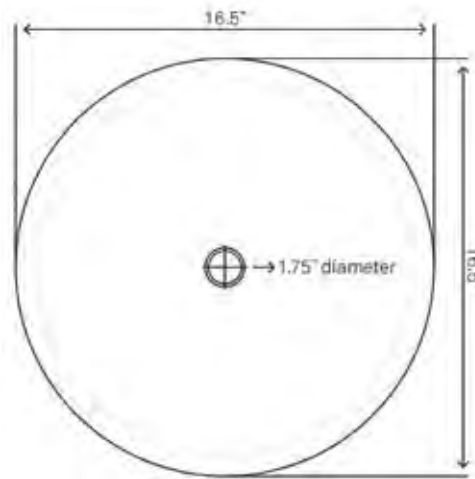

**TIG-8392
Catalonia**
$215