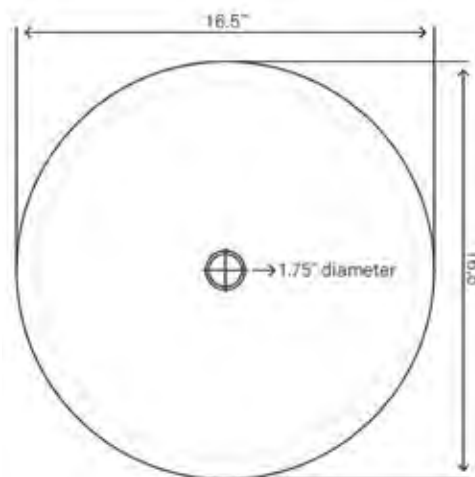

STANDARD SPECIFICATIONS

- High tempered glass
- Textured painted outside
- Above counter installation
- Stain and scratch resistant inside
- Standard U.S. plumbing connection
- 1.75-inch drain opening
- Outside: 16.5" x 5.75"