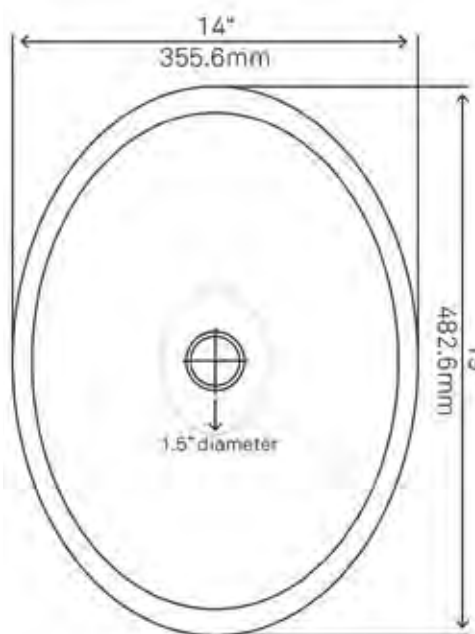

STANDARD SPECIFICATIONS

- Hand hammered natural finish
- 16-gauge double wall copper construction
- Above counter installation
- Approximate dimensions
- 1.5-inch drain opening
- No mounting ring required
- Tolerance = +/- 1/4"
- Artisan made in Mexico
- Outside: 19" x 14" x 6"
- Inside: 17" x 12" x 5.5"