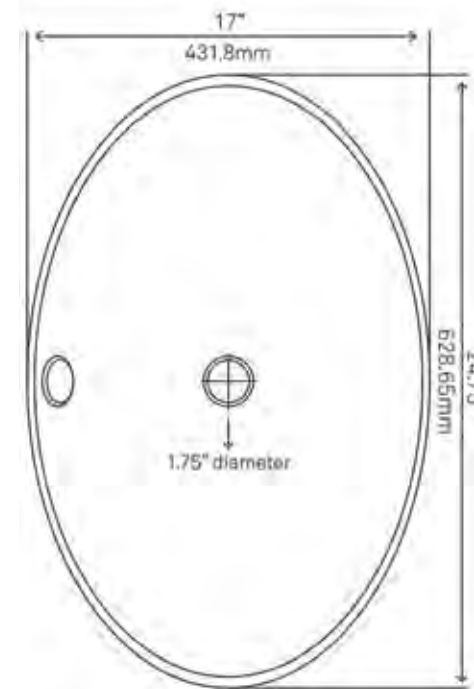

SINK SPECIFICATIONS

- Oval bright white glossy porcelain vessel sink
- Scratch resistant, non-porous surface
- Standard plumbing connections
- With overflow
- Outside: 24.75" x 17" x 5.75"

FAUCET SPECIFICATIONS

- Solid brass construction
- 1.5-inch diameter hole required
- cUPC/AB1953 low lead compliant
- NSF, ASME and CSA certified
- Lifetime Limited Warranty

Set Includes

- Vessel Sink • Vessel Faucet
- Pop-up Drain • Glacier Ice Sealer