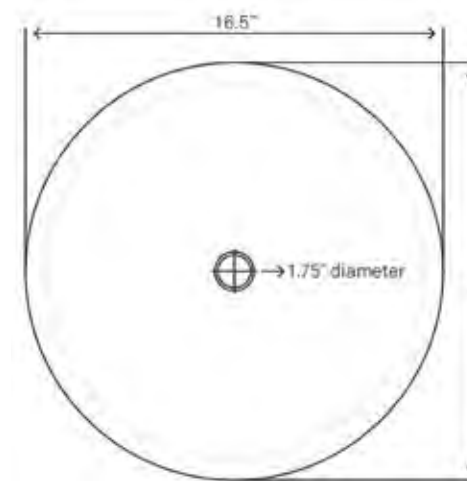

STANDARD SPECIFICATIONS

- Made with high tempered glass
- Scratch resistant and non-porous
- Standard U.S. plumbing connections
- Made with 1.75-inch drain opening
- Fluorescent blue foil painted bottom
- Designed for above counter installation
- Outside: 21.5" x 13.5" x 4.25/6"

Complete Kits Include

- Vessel sink • Pop-up drain
- Mounting ring • Glacier Ice sealer

STANDARD SPECIFICATIONS

- Made with high tempered glass
- Scratch resistant and non-porous
- Made with 1.75-inch drain opening
- Fluorescent blue foil painted bottom
- Standard U.S. plumbing connections
- Designed for above counter installation
- Outside: 16.5" x 5.75"

Complete Kits Include

- Vessel sink • Pop-up drain
- Mounting ring • Glacier Ice sealer