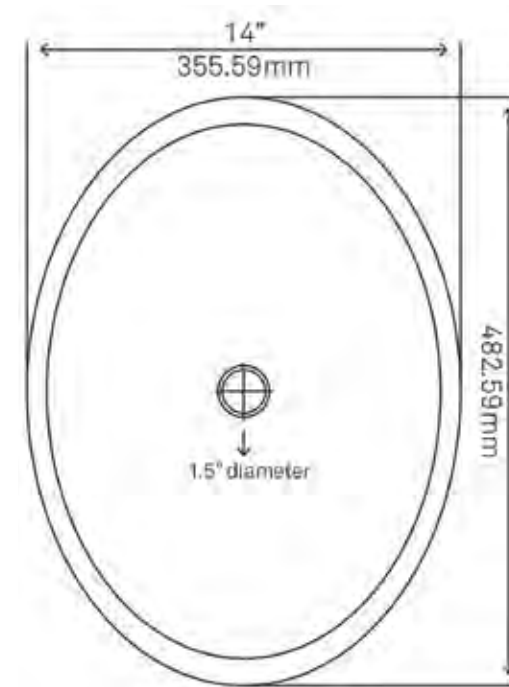

STANDARD SPECIFICATIONS

- Easy Drop-in Installation
- Hand hammered antique finish
- 18-gauge recycled copper
- Tolerance = +/- 1/2"
- 1" rolled rim
- 1.5-inch drain opening
- Standard U.S. plumbing connection
- Artisan made in Mexico
- Outside: 15" x 11" x 4.5"
- Inside: 13" x 9" x 4.25"

TCU-003AN
Cordoba Rolled
$275 (sink only)

STANDARD SPECIFICATIONS

- Drop-in installation only
- Hand hammered antique finish
- 18-gauge recycled copper
- Approximate dimensions
- Tolerance = +/- 1/2"
- 1" rolled rim
- 1.5-inch drain opening
- Standard U.S. plumbing connection
- Artisan made in Mexico
- Outside: 19" x 14" x 6"
- Inside: 17" x 12" x 5.5"