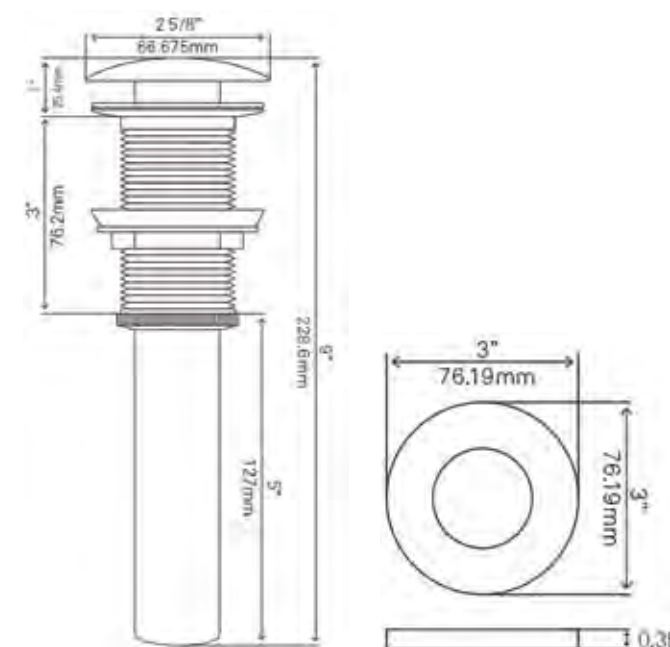

STANDARD SPECIFICATIONS

- Pop-up vessel sink drain
- Solid brass construction
- Includes: rubber seals, fastener for installation
- 9" total length
- Fits any standard 1.75-inch drain opening
- cUPC

- Mounting ring
- Solid brass construction
- Includes: 1 rubber seal to cushion sink onto ring
- 3" wide by 3/8-inch high
- Fits any standard vessel sink
- Limited lifetime warranty