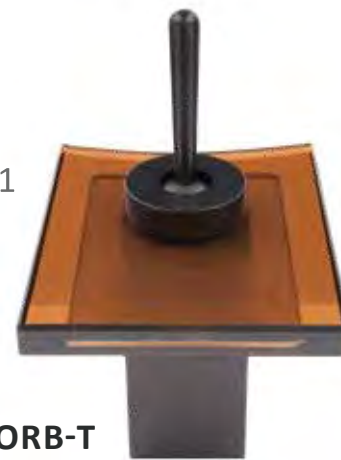

- Single handle control
- Solid brass construction
- High pressure ceramic cartridge
- Single hole deck mount installation
- 1.5" mounting hole diameter
- cUPC and AB1953 low lead compliant
- ASME A112.18.1-1-2011/CSA B125.1-11
- NSF 61 and NSF 372 certified
- Lifetime Limited Warranty
- Spout reach: 2.5"
- Spout height: 2.625"