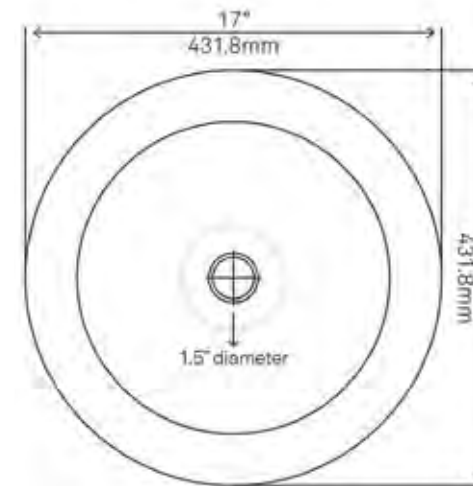

STANDARD SPECIFICATIONS

- Drop-in installation
- Hand hammered antique finish
- Approximate dimensions
- 2" tall apron
- 1.5-inch drain opening
- Tolerance = +/- 1/2"
- 16-gauge copper construction
- Standard U.S. plumbing connection
- Artisan made in Mexico
- Outside: 17" x 6"
- Inside: 15" x 5.5"