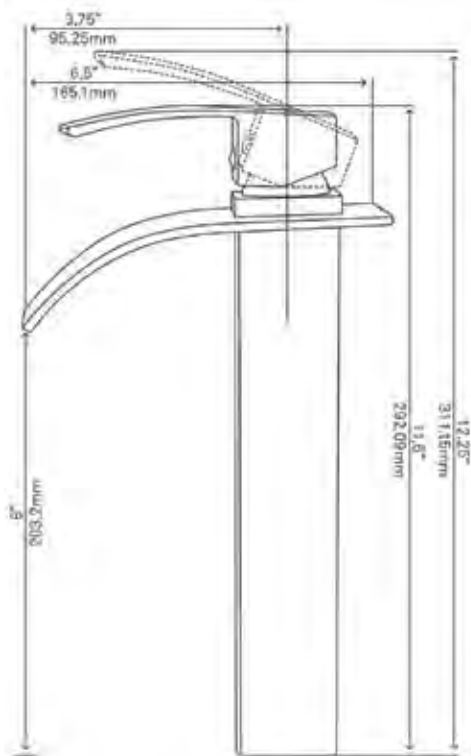

STANDARD SPECIFICATIONS

- Solid brass construction
- High pressure ceramic cartridge
- 1.5-inch mounting hole diameter
- cUPC and AB1953 low lead compliant
- ASME A112.18.1-1-2011/CSA B125.1-11
- NSF 61 and NSF 372 certified
- EPA WaterSense® available
- Lifetime Limited Warranty
- Spout reach: 3.75"
- Spout height: 8"