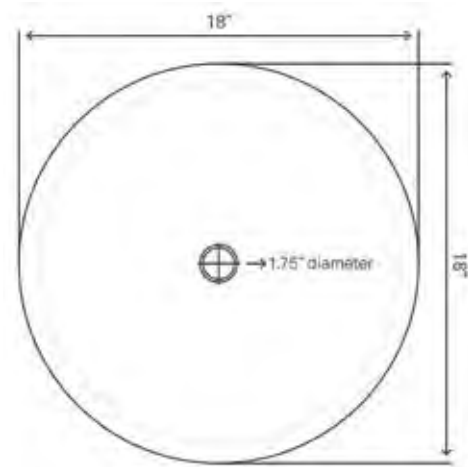

$183 (sink only)

STANDARD SPECIFICATIONS

- Wide, shallow design
- Made with high tempered glass
- 1.75-inch drain opening
- Scratch resistant and non-porous
- Standard U.S. plumbing connections
- Designed for above counter installation
- Outside: 18" x 4.5"

Complete Kits Include

- Vessel sink • Pop-up drain
- Mounting ring • Glacier Ice sealer