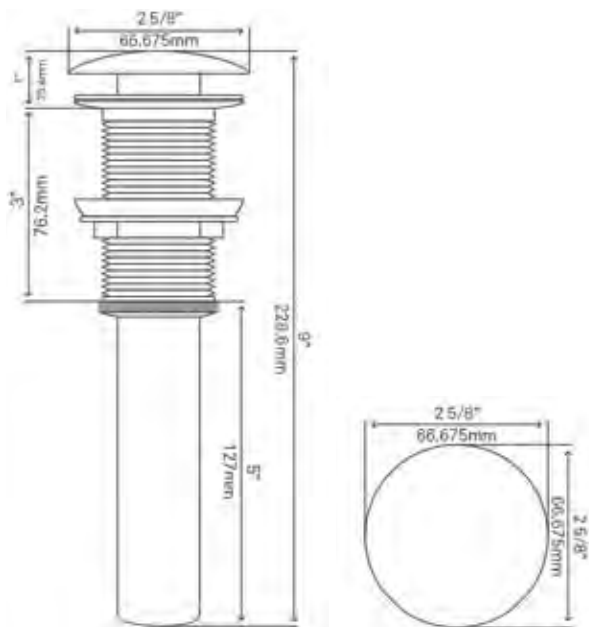

PUD-CH
Chrome $43

PUD-ORB
Oil-rubbed bronze $47

STANDARD SPECIFICATIONS

- Clicker pop-up vessel sink drain
- Solid brass construction
- Includes rubber seals and fastener for installation
- 9-inches total pop-up length
- Fits any standard 1.75-inch drain opening
- cUPC

POP-UP DRAIN W/ OVERFLOW

If your sink has an overflow then you need a pop-up drain with overflow in order for the excess water to properly drain. A pop-up drain, also called a clicker drain is where the user pushes down on the dome to close the drain and pushes it again to open it back up.