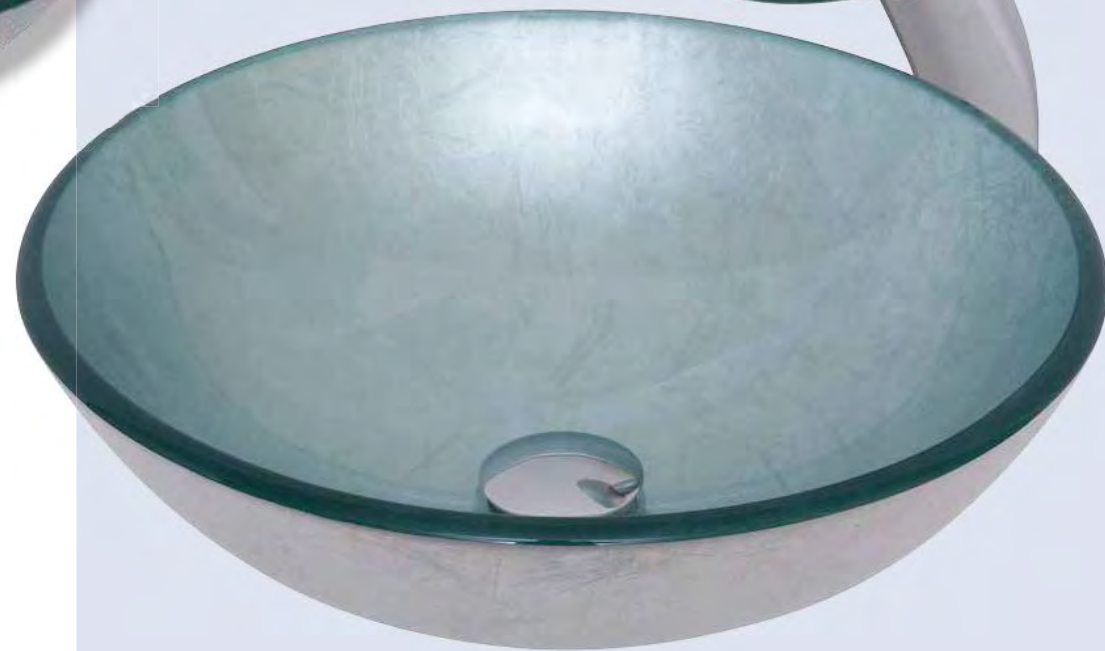

NSFC-7032001CH
Argento Set
Chrome $479