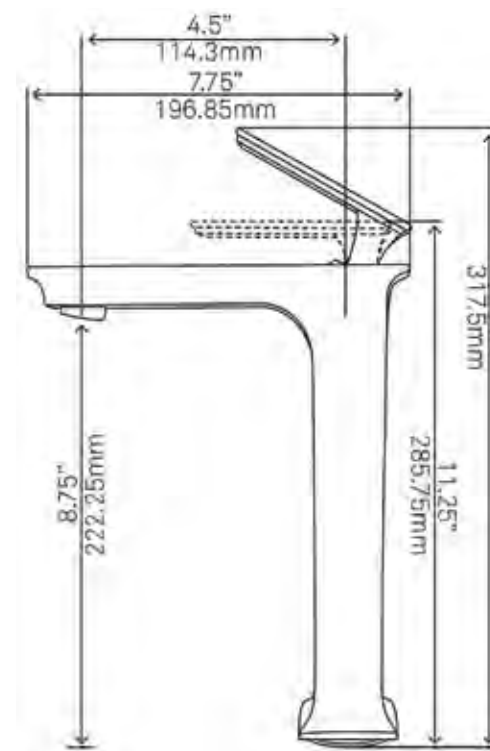

STANDARD SPECIFICATIONS

- Solid brass construction
- High pressure ceramic cartridge
- Mounting hardware included
- 1.5-inch diameter hole required
- cUPC and AB1953 low lead compliant
- NSF 61 and NSF 372 certified
- EPA WaterSense® available
- Lifetime Limited Warranty
- ASME A112.18.1-1-2011/CSA B125.1-11
- Spout reach: 4.5"
- Spout height: 8.75"