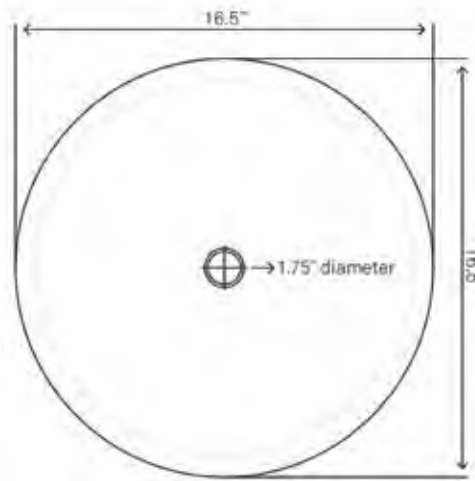

$203 (sink only)