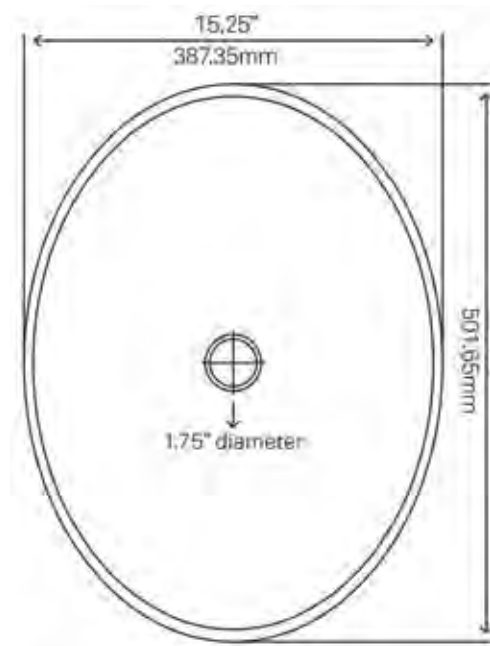

Complete Kits Include

- Vessel sink • Pop-up drain
- Mounting ring • Glacier Ice sealer

Chrome
TIG-8012CCH $239