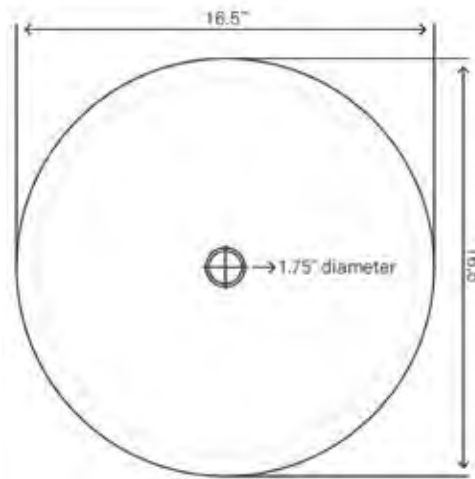

Complete Kits Include
• Vessel sink • Pop-up drain
• Mounting ring • Glacier Ice sealer

Chrome
TIG-7032CH \$315

Oil Rubbed Bronze
TIG-7032ORB \$325

Brushed Nickel
TIG-7032BN \$319

**TIS-311
Gelo**

\$159 (sink only)