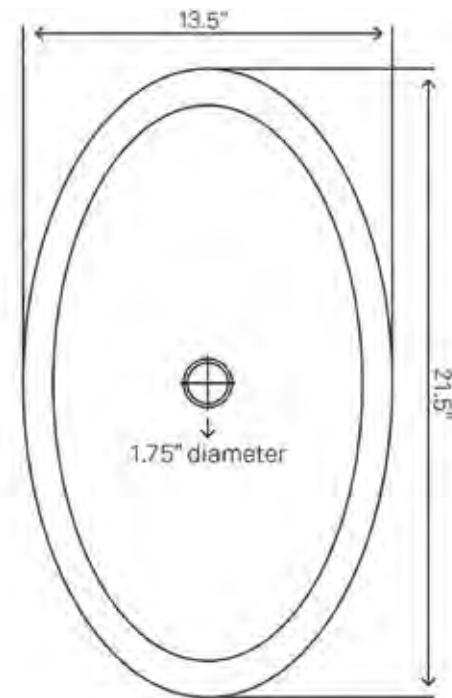

STANDARD SPECIFICATIONS

- 1.75-inch drain opening
- High tempered glass
- Textured painted exterior
- Above counter installation
- Stain and scratch resistant inside
- Standard U.S. plumbing connection
- Outside: 21.5" x 13.5" x 4.25/6"