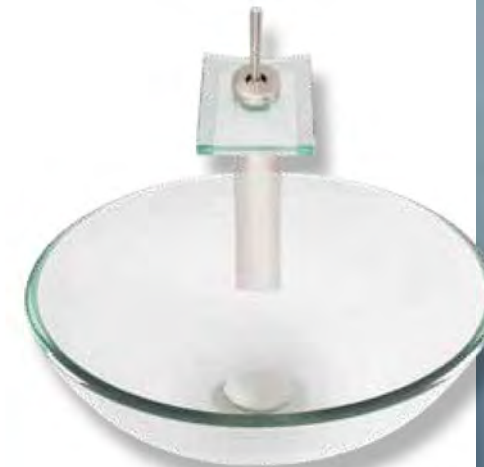

Set Includes

- Vessel Sink • Vessel Faucet
- Pop-up Drain • Mounting Ring • Glacier Ice Sealer

NSFC-8048011BN
Bonificare Set
Brushed Nickel $349