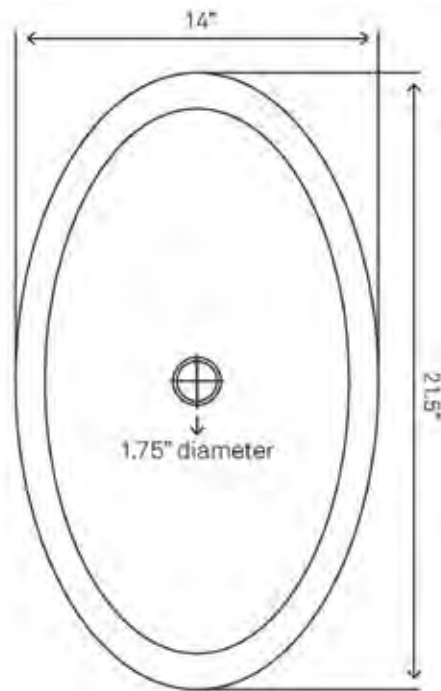

STANDARD SPECIFICATIONS

- 1.75-inch drain opening
- No overflow
- Made with high tempered glass
- Scratch resistant and non-porous
- Designed for above counter installation
- Standard U.S. plumbing connections
- Outside: 21.5" x 14" x 4.25/6"