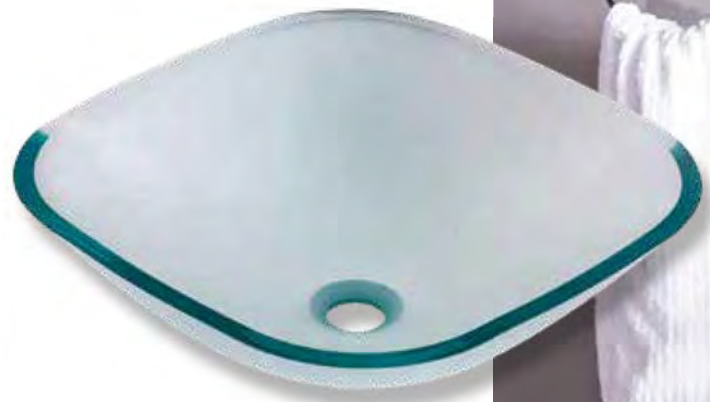

Complete Kits Include

- Vessel sink • Pop-up drain
- Mounting ring • Glacier Ice sealer

**Chrome
TIS-324CCH \$259**

**Oil Rubbed Bronze
TIS-324CORB \$269**

**Brushed Nickel
TIS-324CBN \$265**

TIG-8017
Piazza