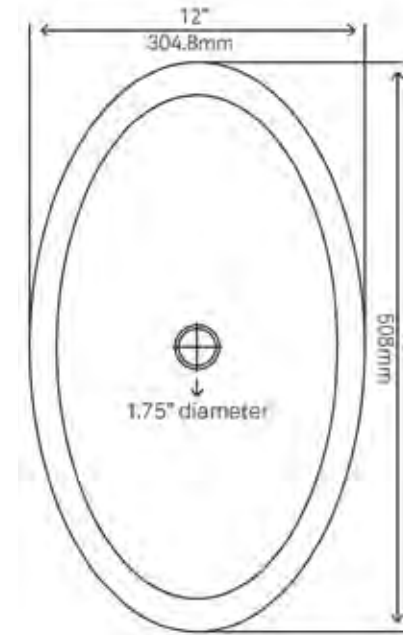

STANDARD SPECIFICATIONS

- Polished black interior
- 3/4" thick granite
- Natural textured exterior
- No mounting ring required
- Standard U.S. plumbing connection
- Outside: 20" x 12" x 4.25/6"
- Inside: 18.5" x 10.5" x 3.55/5.25"

Complete Kits Include

- Vessel sink • Umbrella drain
- Glacier Ice sealer