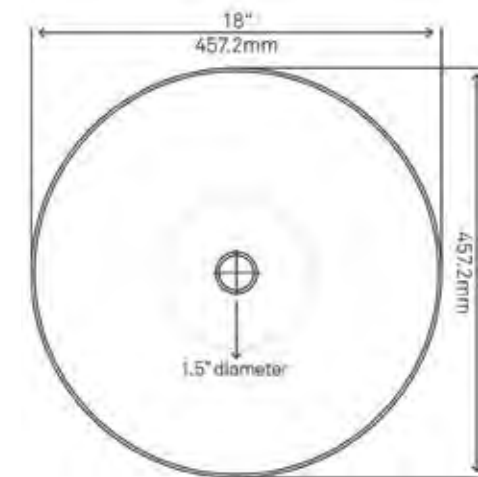

STANDARD SPECIFICATIONS

- Above counter installation
- Hand hammered natural finish
- 1.5-inch drain opening
- Tolerance = +/- 1/4"
- No mounting ring required
- 14-gauge recycled copper construction
- Standard U.S. plumbing connection
- Artisan made in Mexico
- Outside: 18" x 5.5"

TCV-002AN
Catalonia
$619 (sink only)

STANDARD SPECIFICATIONS

- Above counter installation
- Hand hammered antique finish
- 1.5-inch drain opening
- Tolerance = +/- 1/4"
- No mounting ring required
- 14-gauge recycled copper construction
- Standard U.S. plumbing connection
- Artisan made in Mexico
- Outside: 18" x 5.5"