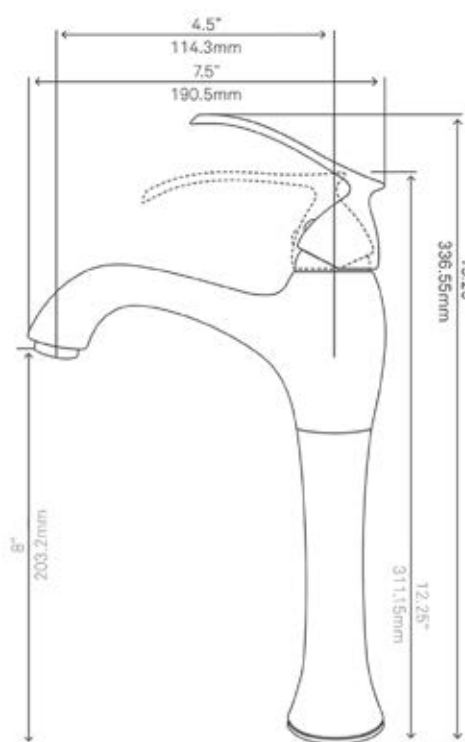

STANDARD SPECIFICATIONS

- Single handle control
- Solid brass construction
- High pressure ceramic cartridge
- Single hole deck mount installation
- 1.5-inch diameter hole required
- cUPC and AB1953 low lead compliant
- ASME A112.18.1-1-2011/CSA B125.1-11
- NSF 61 and NSF 372 certified
- Lifetime Limited Warranty
- Spout reach: 4.5"
- Spout height: 8"