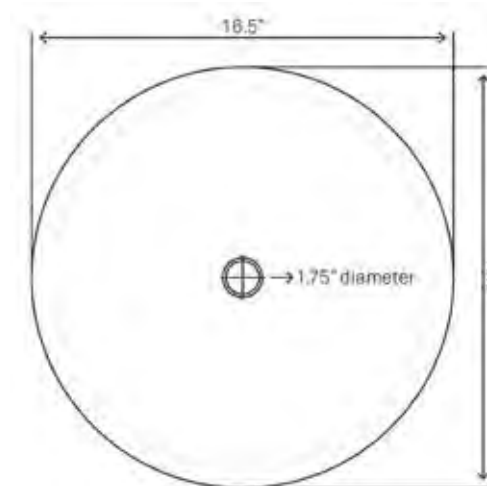

Set Includes

- Vessel Sink • Vessel Faucet
- Pop-up Drain • Mounting Ring • Glacier Ice Sealer