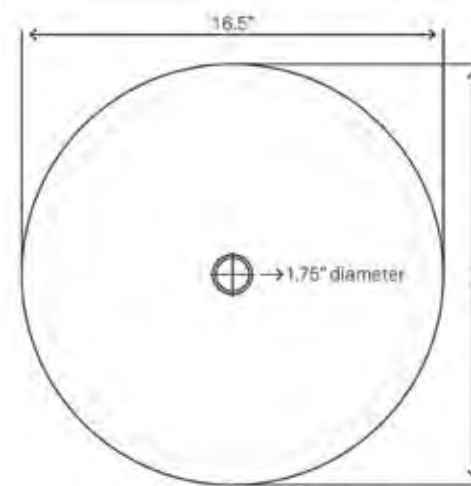

Brushed Nickel $459

SINK SPECIFICATIONS

- Made with 1/2-inch high tempered glass
- Scratch resistant and non-porous inside
- Round hand painted glass vessel
- 1.75-inch standard drain opening
- Outside: 16.5" x 6"

FAUCET SPECIFICATIONS

- Solid brass construction
- 1.5-inch diameter hole required
- cUPC/AB1953 low lead compliant
- NSF, ASME and CSA certified
- Lifetime Limited Warranty

Set Includes

- Vessel Sink • Vessel Faucet
- Pop-up Drain • Mounting Ring • Glacier Ice Sealer