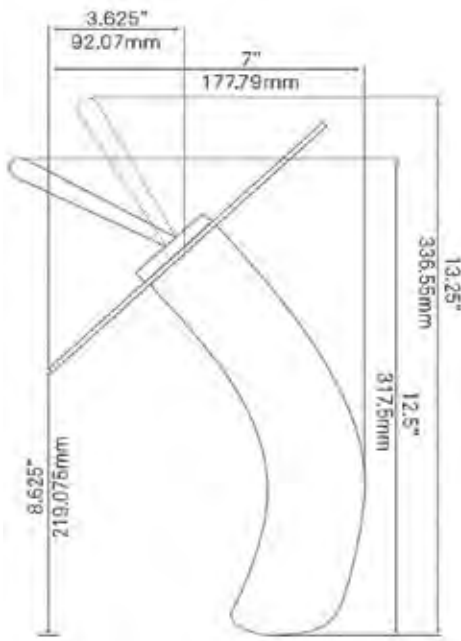

**GF-001BN-C
Falls (shown)**

Brushed Nickel
w/ clear glass $187