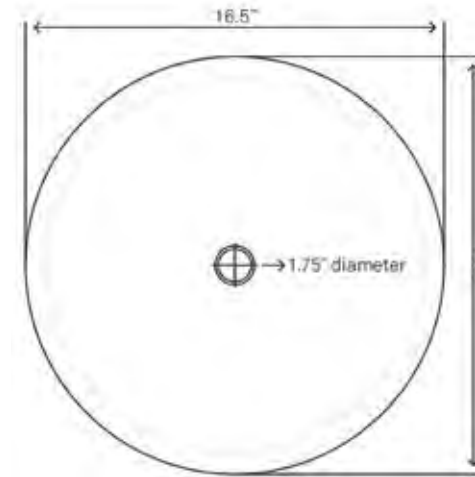

$199 (sink only)