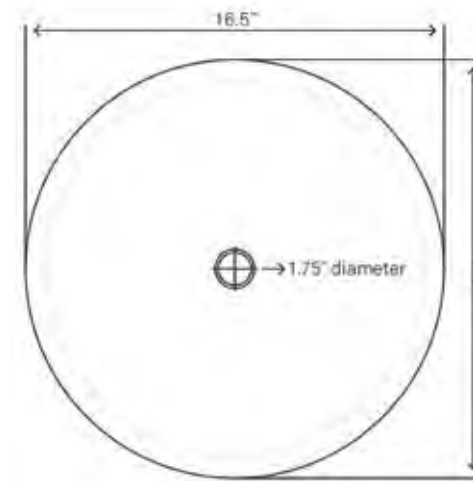

$205 (sink only)