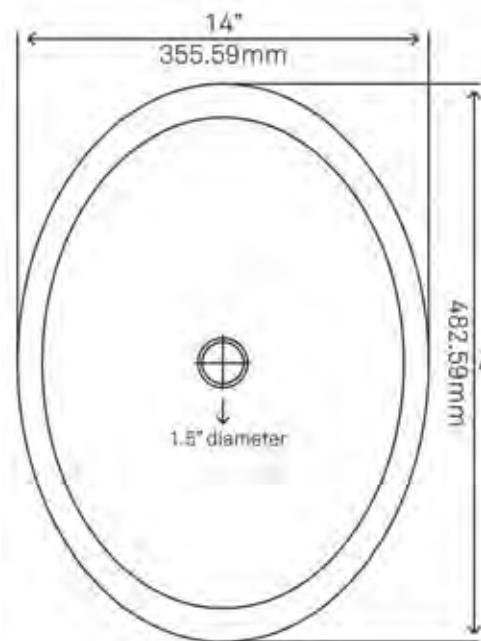

STANDARD SPECIFICATIONS

- 1-inch flat lip
- Drop-in or Undermount installation
- Standard U.S. plumbing connection
- Hand hammered antique finish
- 18-gauge recycled copper
- Tolerance = +/- 1/2"
- 1.5-inch drain opening
- Artisan made in Mexico
- Outside: 19" x 14" x 6"
- Inside: 17" x 12" x 5.5"