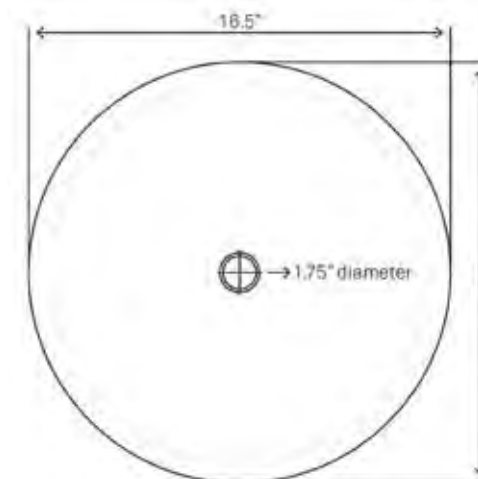

Rubbed Bronze $569

Rubbed Bronze $479

Rubbed Bronze $469

Rubbed Bronze $559

SINK SPECIFICATIONS

- Made with 1/2-inch high tempered glass
- Scratch resistant and non-porous inside
- Oval hand painted glass vessel
- 1.75-inch standard drain opening
- Outside: 21.5" x 13.5" x 4.25/6"

FAUCET SPECIFICATIONS

- Solid brass construction
- 1.5-inch diameter hole required
- cUPC/AB1953 low lead compliant
- NSF, ASME and CSA certified
- Lifetime Limited Warranty

Rubbed Bronze $569

Set Includes

- Vessel Sink • Vessel Faucet
- Pop-up Drain • Mounting Ring • Glacier Ice Sealer

SINK SPECIFICATIONS

- Made with 1/2-inch high tempered glass
- Scratch resistant and non-porous inside
- Round hand painted glass vessel
- 1.75-inch standard drain opening
- Outside: 16.5" x 5.75"

FAUCET SPECIFICATIONS

- Solid brass construction
- 1.5-inch diameter hole required
- cUPC/AB1953 low lead compliant
- NSF, ASME and CSA certified
- Lifetime Limited Warranty

Rubbed Bronze $559

Set Includes

- Vessel Sink • Vessel Faucet
- Pop-up Drain • Mounting Ring • Glacier Ice Sealer