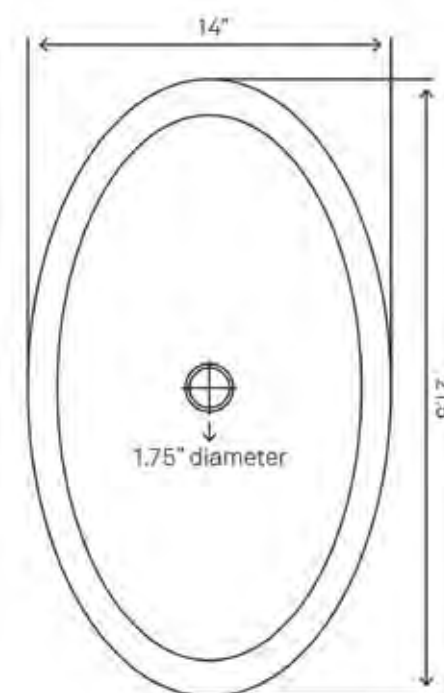

Set Includes

- Vessel Sink • Vessel Faucet
- Pop-up Drain • Mounting Ring • Glacier Ice Sealer