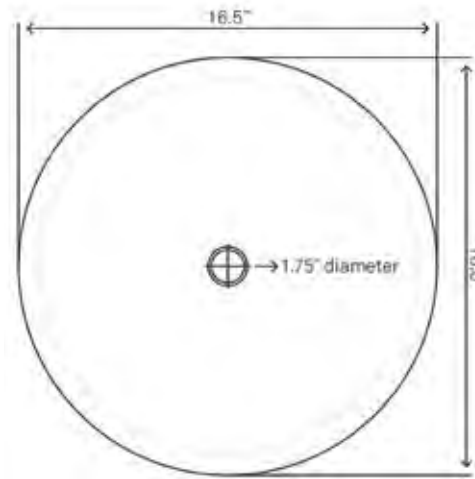

NOHP-G020
Celebrazione
$239 (sink only)

STANDARD SPECIFICATIONS

- High tempered glass
- Stain and scratch resistant inside
- Textured painted outside
- Above counter installation
- Standard U.S. plumbing connection
- 1.75-inch drain opening
- Outside: 16.5" x 5.75"

Complete Kits Include

- Vessel sink • Pop-up drain
- Mounting ring • Glacier Ice sealer

STANDARD SPECIFICATIONS

- High tempered glass
- Textured painted outside
- Above counter installation
- Standard U.S. plumbing connection
- Stain & scratch resistant polished inside
- 1.75-inch drain opening
- Outside: 16.5" x 5.75"

Complete Kits Include

- Vessel sink • Pop-up drain
- Mounting ring • Glacier Ice sealer