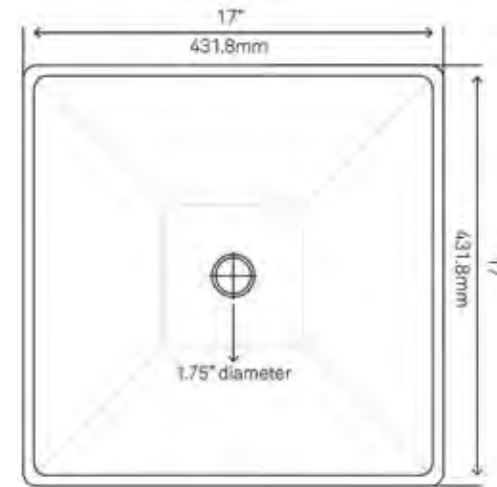

STANDARD SPECIFICATIONS

- Made with high tempered glass
- Scratch resistant and non-porous
- Designed for above counter installation
- Standard U.S. plumbing connections
- 1.75-inch drain opening
- No mounting ring required
- Outside: 17" x 5.75"

Complete Kits Include

- Vessel sink • Pop-up drain
- Glacier Ice glass sealer