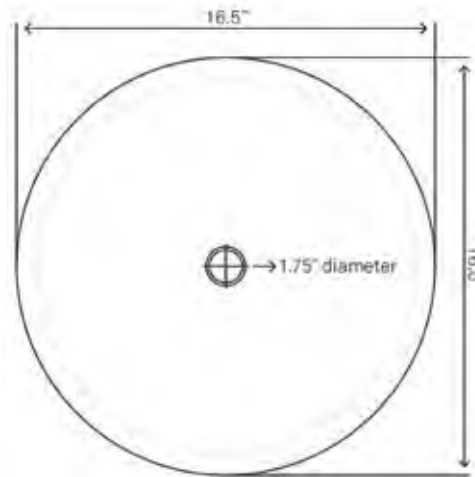

**TIG-8436
Mimetizzare**

\$215 (sink only)

STANDARD SPECIFICATIONS

- Double layer technology
- Made with high tempered glass
- Scratch resistant and non-porous
- Designed for above counter installation
- Standard U.S. plumbing connections
- 1.75-inch drain opening
- Outside: 16.5" x 5.75"