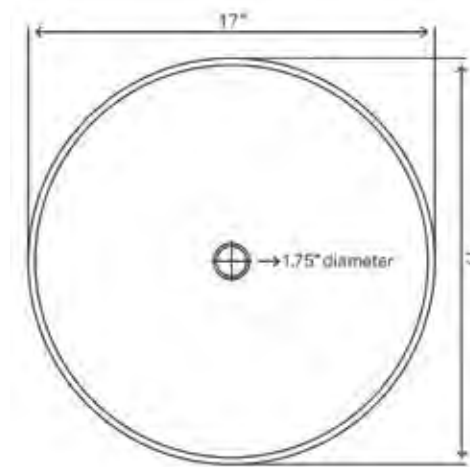

STANDARD SPECIFICATIONS

- Natural mahogany with acacia band
- Drop in installation
- Color may vary
- Lifetime Limited Warranty
- No overflow
- 1.75-inch drain opening
- Standard U.S. plumbing connection
- State of the art 13 step patented finish
- No re-sealing or waxing ever needed
- Outside: 17" x 6"