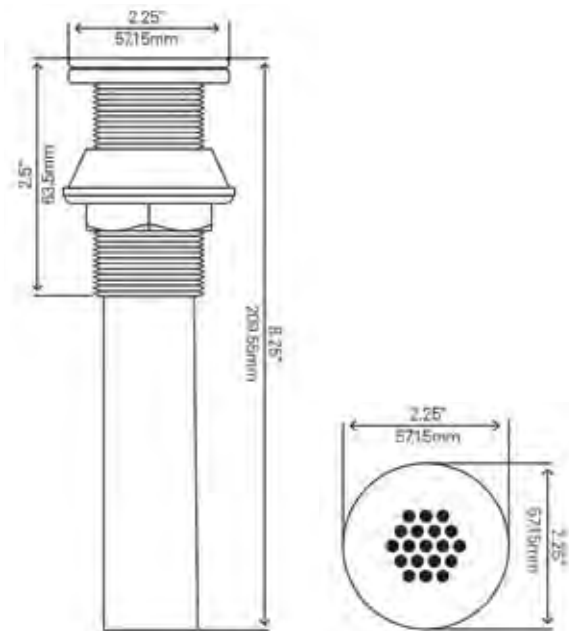

STD-CH
Chrome $43

STD-ORB
Oil-rubbed bronze $47

STANDARD SPECIFICATIONS

- 19 hole strainer drain
- Solid brass construction
- cUPC
- Includes rubber seals and fastener for installation

UMBRELLA DRAINS

Give your bath a European flair with a Novatto umbrella drain. A decorative alternative to the standard pop-up. The non-closing drain provides strength and durability with its metal construction. It is perfect for use with any sink with a 1.75-inch drain opening.