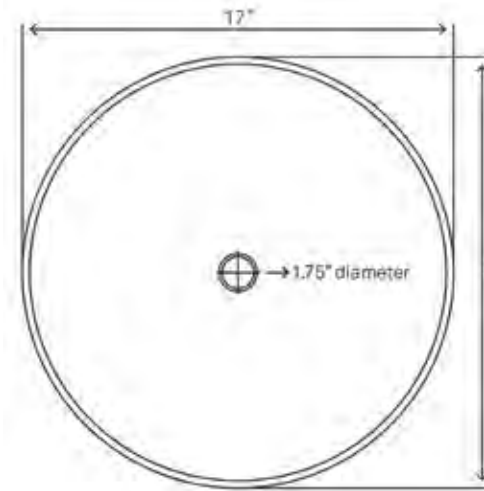

STANDARD SPECIFICATIONS

- High tempered glass
- Stain and scratch resistant inside
- Textured painted outside
- Above counter installation
- Standard U.S. plumbing connection
- 1.75-inch drain opening
- Outside: 17" x 5.5"

Complete Kits Include

- Vessel sink • Pop-up drain
- Mounting ring • Glacier Ice sealer