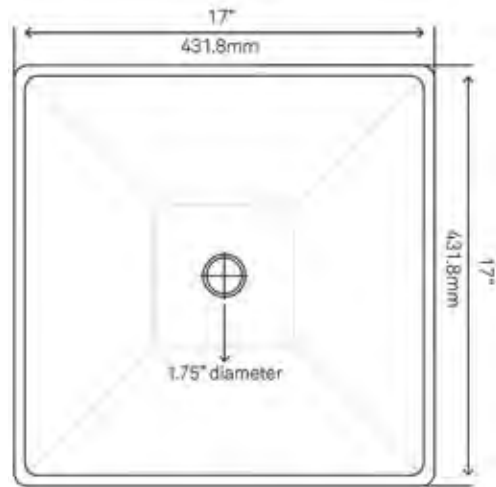

STANDARD SPECIFICATIONS

- Made with high tempered glass
- Scratch resistant and non-porous
- Designed for above counter installation
- Standard U.S. plumbing connections
- 1.75-inch drain opening
- No mounting ring required
- Outside: 17" x 5.75"

Complete Kits Include

- Vessel sink • Pop-up drain
- Glacier Ice glass sealer