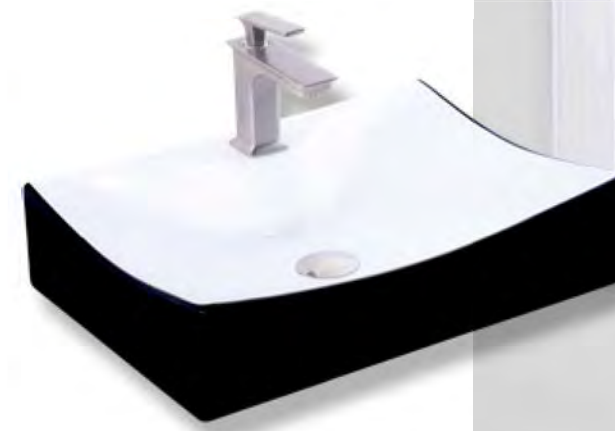

Chrome $489

Brushed Nickel $499

STANDARD SPECIFICATIONS

- Rectangle white and black glossy porcelain vessel sink
- Scratch resistant, non-porous surface
- With faucet mount hole
- Above counter installation
- Outside: 22" x 15.75" x 4.25/5"

FAUCET SPECIFICATIONS

- Solid brass construction
- cUPC/AB1953 low lead compliant
- NSF, ASME and CSA certified
- Lifetime Limited Warranty

Set Includes

- Vessel Sink • Lav Faucet
- Pop-up Drain • Glacier Ice Sealer

Brushed Nickel $575

STANDARD SPECIFICATIONS

- Rectangle bright white and black glossy porcelain vessel sink
- Scratch resistant, non-porous surface
- With faucet mount hole
- Above counter installation
- Outside: 22" x 15.75" x 4.25/5"

FAUCET SPECIFICATIONS

- Solid brass construction
- cUPC/AB1953 low lead compliant
- NSF, ASME and CSA certified
- Lifetime Limited Warranty

Set Includes

- Vessel Sink • Lav Faucet
- Pop-up Drain • Glacier Ice Sealer