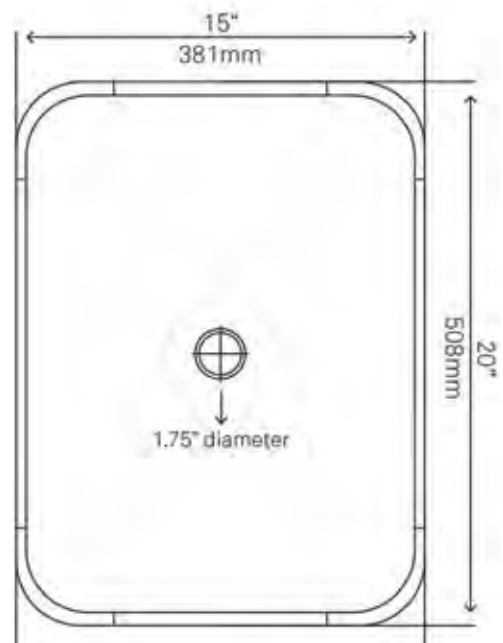

$187 (sink only)

STANDARD SPECIFICATIONS

- Made with high tempered glass
- 1.75-inch drain opening
- No overflow
- Scratch resistant and non-porous
- Standard U.S. plumbing connections
- Designed for above counter installation
- Outside: 20" x 15" x 5.5"

Complete Kits Include

- Vessel sink • Pop-up drain
- Mounting ring • Glacier Ice sealer