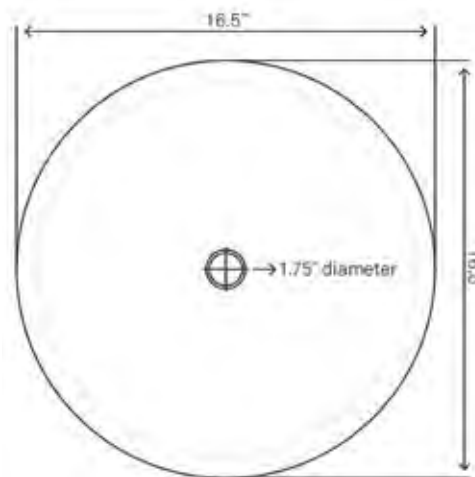

$103 (sink only)