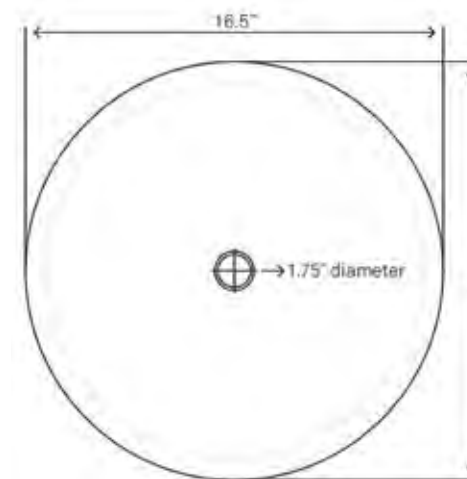

$149 (sink only)