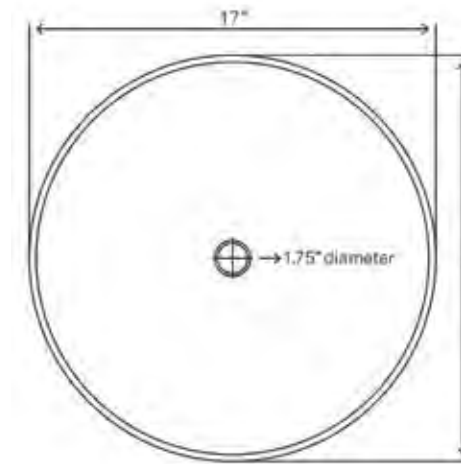

$1,199 (sink only)