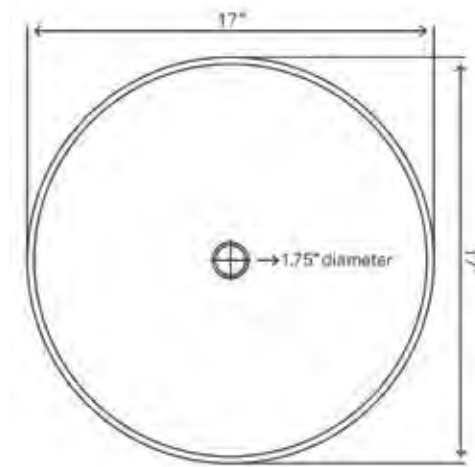

STANDARD SPECIFICATIONS

- Above counter installation
- No overflow
- 5/8" thick travertine
- Item weight: 24lbs
- Consistent in color
- No mounting ring required
- Standard U.S. plumbing connections
- Outside: 17" x 5.75"
- Inside: 15.75" x 5"

Complete Kits Include

- Vessel sink
- Umbrella drain
- Glacier Ice sealer