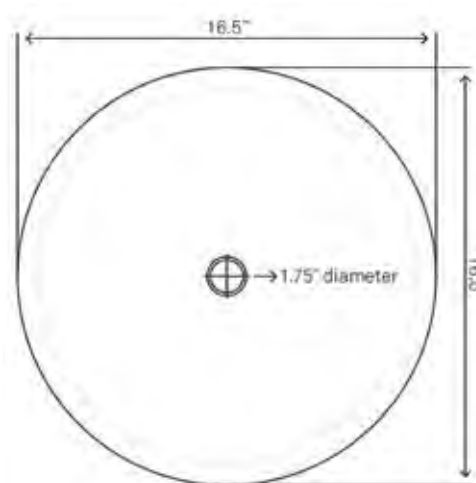

STANDARD SPECIFICATIONS

- Double layer technology
- Made with high tempered glass
- Scratch resistant and non-porous
- Designed for above counter installation
- Standard U.S. plumbing connections
- 1.75-inch drain opening
- Outside: 16.5" x 6"