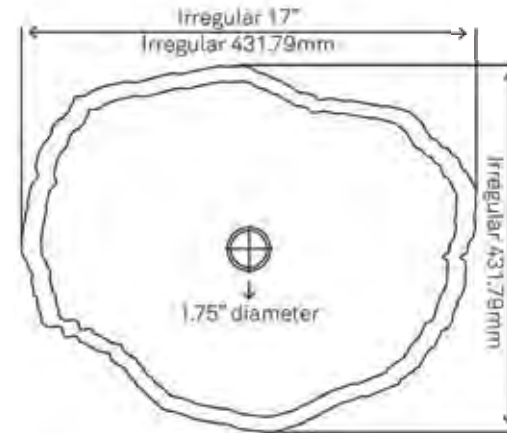

NOSV-FW
Petrified Fossil Wood
$1,999

STANDARD SPECIFICATIONS

- Above counter installation
- Limited lifetime warranty
- No mounting ring required
- Standard U.S. plumbing connection
- Natural stone hand crafted by our master artisans
- Polished black interior with natural textured exterior
- Outside: 18" x 18"

Complete Kits Include

- Vessel sink • Umbrella drain
- Glacier Ice sealer

STANDARD SPECIFICATIONS

- Irregular shape and color
- Polished inside, natural outside
- No overflow
- Each piece is unique
- Photos sent prior to shipping
- No mounting ring required
- Standard U.S. plumbing connection
- Outside: 17" x 5.75" (Irregular)
- Inside: 15.75" x 5" (Irregular)

Complete Kits Include

- Vessel sink • Umbrella drain
- Glacier Ice sealer