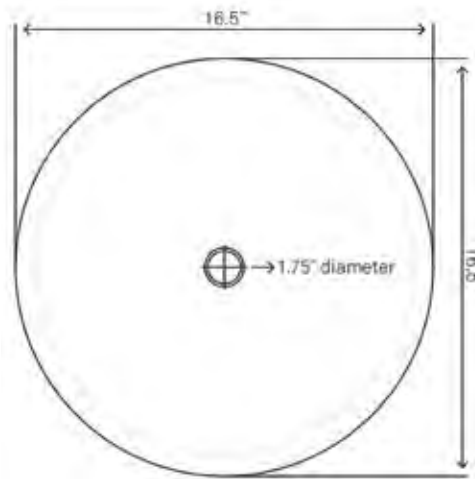

STANDARD SPECIFICATIONS

- Maroon and gold painted foil exterior
- Made with high tempered glass
- Scratch resistant and non-porous
- Above counter installation
- Standard U.S. plumbing connections
- 1.75-inch drain opening
- Outside: 16.5" x 5.75"