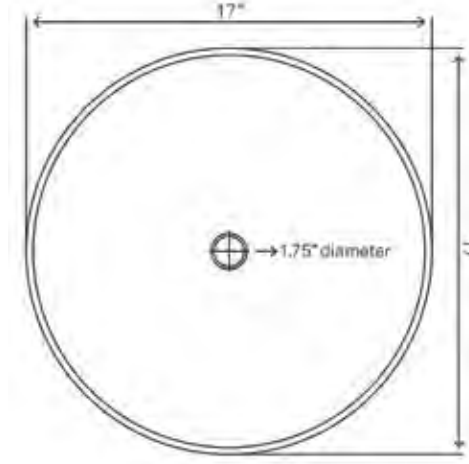

STANDARD SPECIFICATIONS

- 5/8" thick natural marble stone
- Above counter installation
- No mounting ring required
- Standard U.S. plumbing connections
- Item weight: 24lbs
- Consistent in color
- Outside: 17" x 5.75"
- Inside: 15.75" x 5"

Complete Kits Include

- Vessel sink
- Umbrella drain
- Glacier Ice sealer

STANDARD SPECIFICATIONS

- No overflow
- 5/8" thick marble
- Item weight: 24lbs
- No mounting ring required
- Color may vary from piece to piece
- Standard U.S. plumbing connections
- Outside: 17" x 5.75"
- Inside: 15.75" x 5"

Complete Kits Include

- Vessel sink
- Umbrella drain
- Glacier Ice sealer