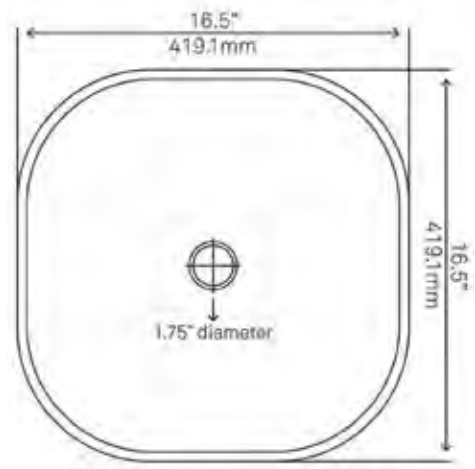

$185 (sink only)