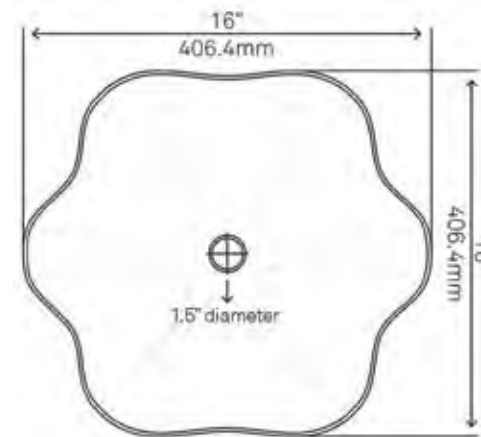

STANDARD SPECIFICATIONS

- Above counter installation
- Hand hammered natural finish
- 1.5-inch drain opening
- Tolerance = +/- 1/4"
- No mounting ring required
- Standard U.S. plumbing connection
- 14-gauge recycled copper construction
- Artisan made in Mexico
- Outside: 16" x 6.5"

STANDARD SPECIFICATIONS

- Above counter installation
- Hand hammered antique finish
- 1.5-inch drain opening
- Tolerance = +/- 1/4"
- No mounting ring required
- Standard U.S. plumbing connection
- 14-gauge recycled copper construction
- Artisan made in Mexico
- Outside: 16" x 6.5"