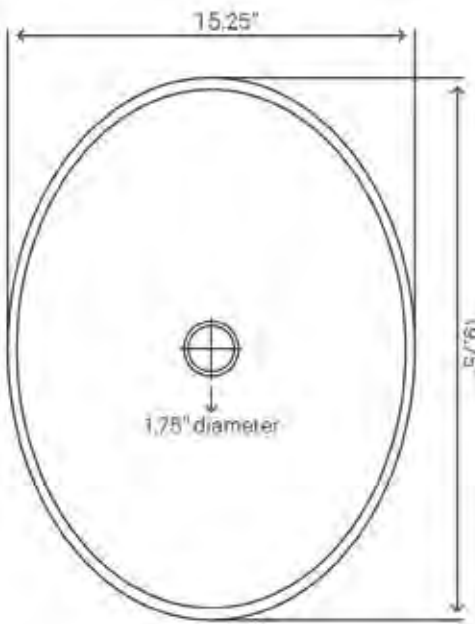

$179 (sink only)

STANDARD SPECIFICATIONS

- Polished glass inside and out
- Made with high tempered glass
- Scratch resistant and non-porous
- Designed for above counter installation
- Standard U.S. plumbing connections
- Made with 1.75-inch drain opening
- Outside: 19.75" x 15.25" x 5.5"

Complete Kits Include

- Vessel sink • Pop-up drain
- Mounting ring • Glacier Ice sealer