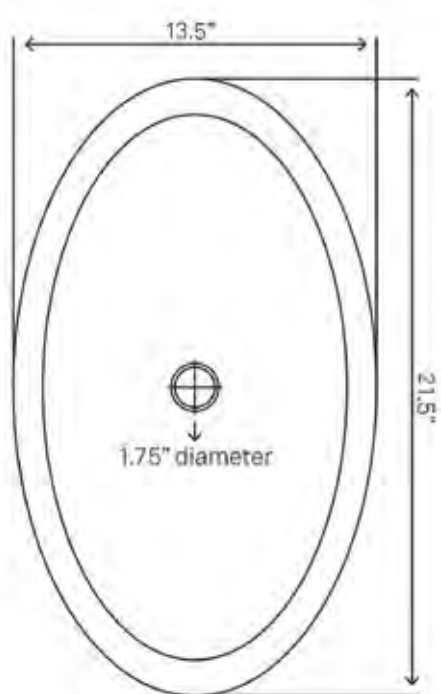

SINK SPECIFICATIONS

- Made with 1/2-inch high tempered glass
- Scratch resistant and non-porous inside
- Fluorescent blue foil painted outside
- 1.75-inch standard drain opening
- Outside: 21.5" x 13.5" x 4.25/6"

FAUCET SPECIFICATIONS

- Solid brass construction
- 1.5-inch diameter hole required
- cUPC/AB1953 low lead compliant
- NSF, ASME and CSA certified
- Lifetime Limited Warranty

Set Includes

- Vessel Sink • Vessel Faucet
- Pop-up Drain • Mounting Ring • Glacier Ice Sealer