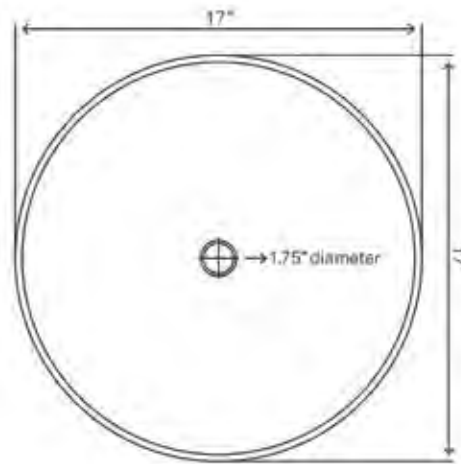

$1,199 (sink only)

STANDARD SPECIFICATIONS

- Item weight: 24lbs
- 5/8" thick onyx
- No overflow
- No mounting ring required
- Color may vary from piece to piece
- Standard U.S. plumbing connections
- Outside: 17" x 5.75"
- Inside: 15.75" x 5"

Complete Kits Include

- Vessel sink • Umbrella drain
- Glacier Ice sealer