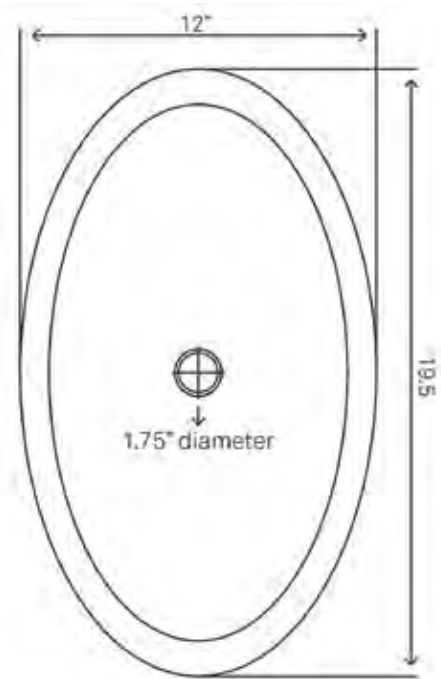

NOSV-CWS
Carrera White Marble
$799 (sink only)

STANDARD SPECIFICATIONS

- 5/8" thick natural marble stone
- Above counter installation
- No mounting ring required
- Standard U.S. plumbing connections
- Item weight: 27lbs
- Consistent in color
- Outside: 19.5" x 12" x 4/6"

Complete Kits Include

- Vessel sink • Umbrella drain
- Glacier Ice sealer