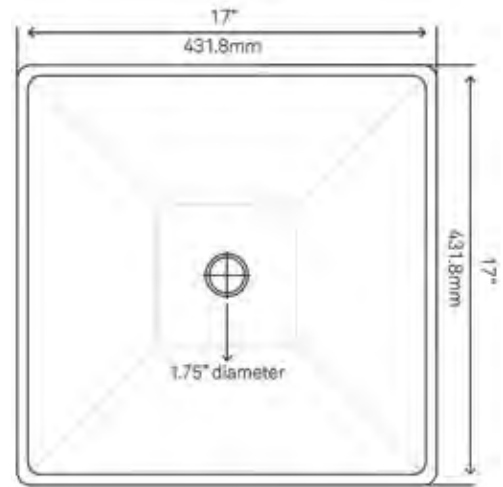

STANDARD SPECIFICATIONS

- 1.75-inch drain opening
- No mounting ring required
- Made with 1/2" high tempered glass
- Scratch resistant and non-porous
- Designed for above counter installation
- Standard U.S. plumbing connections
- Outside: 17" x 5.75"