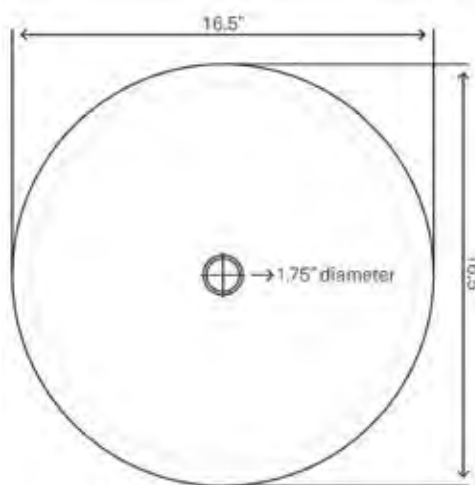

Set Includes

- Vessel Sink • Vessel Faucet
- Pop-up Drain • Mounting Ring • Glacier Ice Sealer