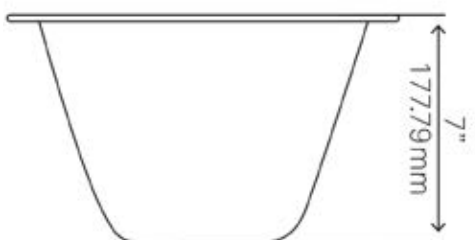

STANDARD SPECIFICATIONS

- Drop-in or Undermount installation
- 16-gauge recycled copper construction
- Standard U.S. plumbing connection
- Hand hammered antique finish
- Tolerance = +/- 1/2"
- 3.5-inch drain opening
- Artisan made in Mexico
- Outside: 15" x 7"
- Inside: 13" x 6.5"