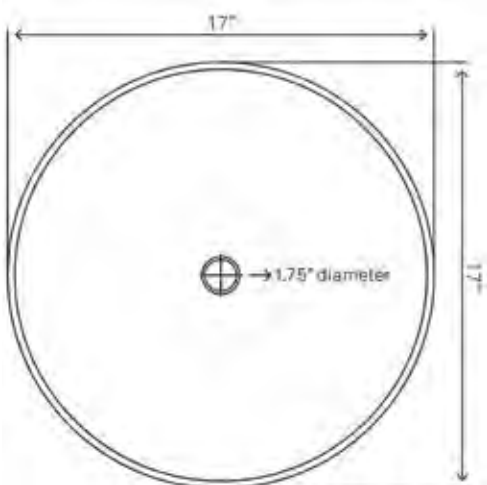

NSFC-028001ORB
Misto Set

Rubbed Bronze $469

Set Includes

- Vessel Sink • Vessel Faucet
- Pop-up Drain • Mounting Ring • Glacier Ice Sealer