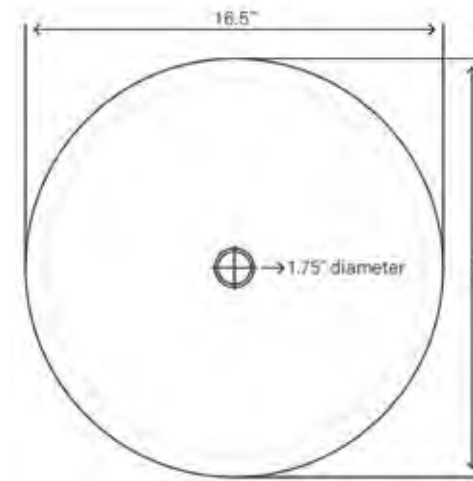

$205 (sink only)