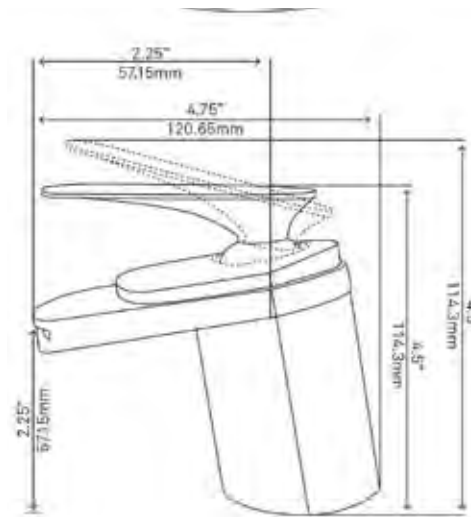

NBF-084CH
Wave
Chrome \$197

NBF-084ORB
Wave (shown)
Rubbed Bronze \$209

GF-136SORB
Remi
Rubbed Bronze \$249

GF-136SCH
Remi (shown)
Chrome \$239

STANDARD SPECIFICATIONS

- Single handle control
- Solid brass construction
- High pressure ceramic cartridge
- Single hole deck mount installation
- 1.5-inch mounting hole diameter
- 1.5-inch mounting hole diameter
- cUPC and AB1953 low lead compliant
- ASME A112.18.1-1-2011/CSA B125.1-11
- NSF 61 and NSF 372 certified
- Lifetime Limited Warranty
- Spout reach: 2.25"
- Spout height: 2.25"