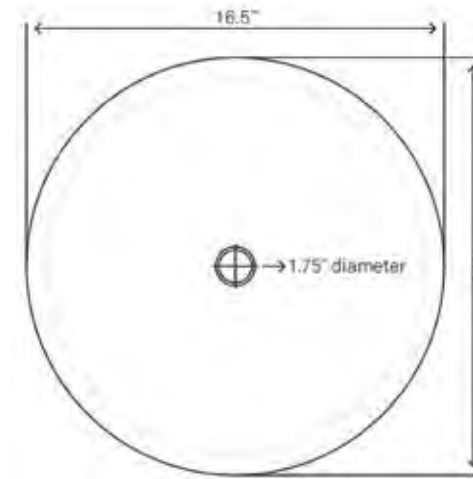

STANDARD SPECIFICATIONS

- High tempered glass
- Stain and scratch resistant inside
- Textured painted outside
- Above counter installation
- Standard U.S. plumbing connection
- 1.75-inch drain opening
- Outside: 16.5" x 5.75"

Complete Kits Include

- Vessel sink • Pop-up drain
- Mounting ring • Glacier Ice sealer

NOHP-G033
Occaso
$239 (sink only)

STANDARD SPECIFICATIONS

- High tempered glass
- Textured painted outside
- Above counter installation
- Standard U.S. plumbing connection
- Stain & scratch resistant polished inside
- 1.75-inch drain opening
- Outside: 16.5" x 5.75"

Complete Kits Include

- Vessel sink • Pop-up drain
- Mounting ring • Glacier Ice sealer