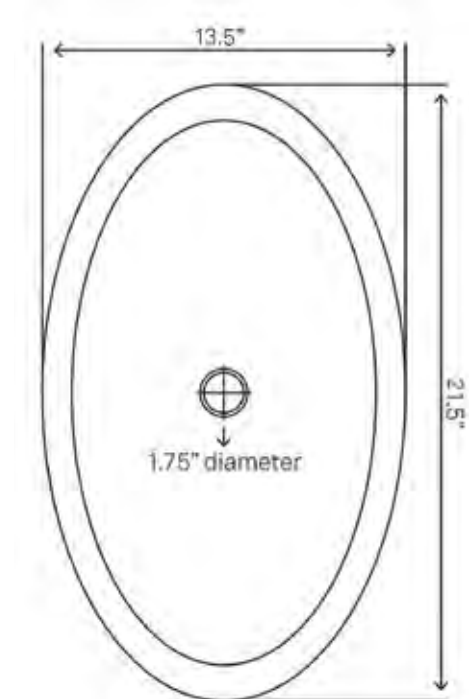

Set Includes

- Vessel Sink • Vessel Faucet
- Pop-up Drain • Mounting Ring • Glacier Ice Sealer