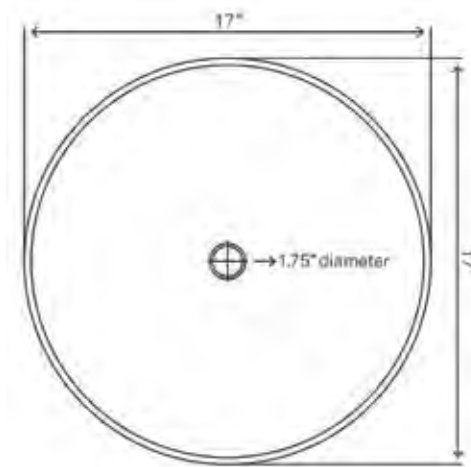

STANDARD SPECIFICATIONS

- Natural mahogany with acacia band
- Above counter installation
- Color may vary
- Lifetime Limited Warranty
- No overflow
- 1.75-inch drain opening
- Standard U.S. plumbing connection
- State of the art 13 step patented finish
- No re-sealing or waxing ever needed
- Outside: 17" x 6"