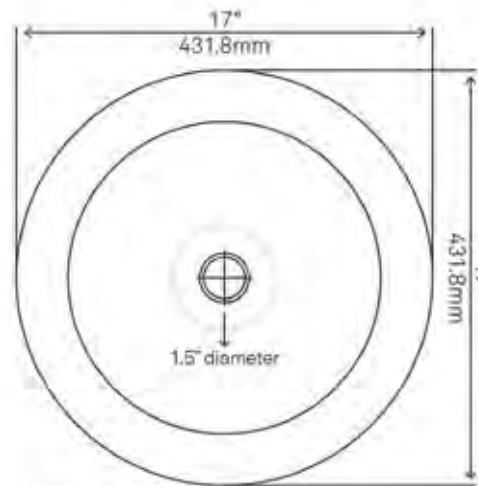

STANDARD SPECIFICATIONS

- Drop-in installation
- Hand hammered natural finish
- Approximate dimensions
- 2" tall apron
- 1.5-inch drain opening
- Tolerance = +/- 1/2"
- 16-gauge copper construction
- Standard U.S. plumbing connection
- Artisan made in Mexico
- Outside: 17" x 6"
- Inside: 15" x 5.5"

TCU-014NAORB $709
• Includes Rubbed Bronze Strainer Drain