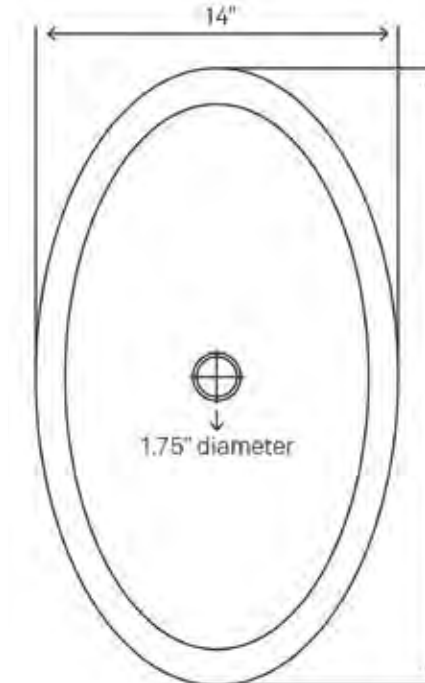

NSFC-324G001BNS
Bigio Set
 Brushed Nickel \$405

SINK SPECIFICATIONS

- Made with 1/2-inch high tempered glass
- Scratch resistant and non-porous inside
- Oval clear grey glass vessel sink
- 1.75-inch standard drain opening
- Outside: 21.5" x 14" x 4.25/6"