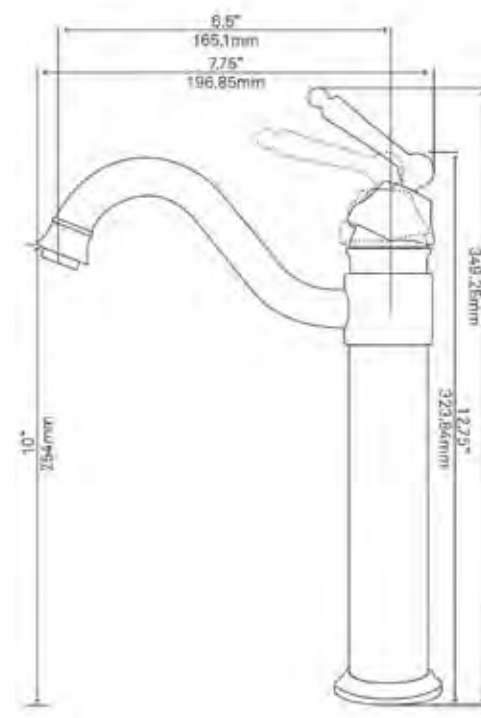

STANDARD SPECIFICATIONS

- Single handle control
- Solid brass construction
- High pressure ceramic cartridge
- Single hole deck mount installation
- 1.5-inch diameter hole required
- cUPC and AB1953 low lead compliant
- ASME A112.18.1-1-2011/CSA B125.1-11
- NSF 61 and NSF 372 certified
- EPA WaterSense® available
- Lifetime Limited Warranty
- Spout reach: 6.5"
- Spout height: 10"