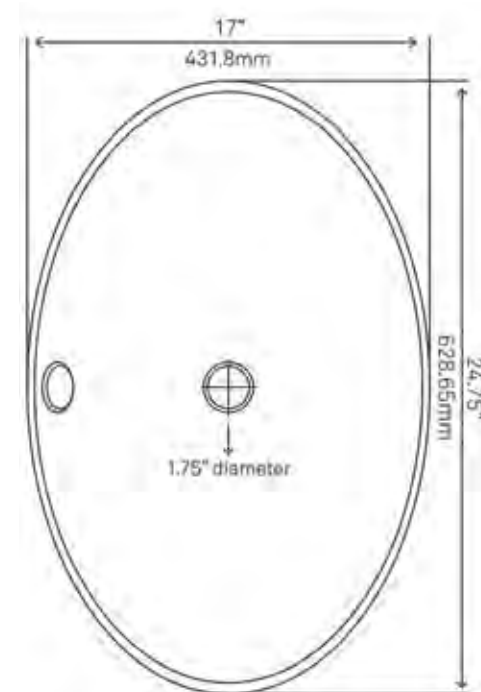

Set Includes

- Vessel Sink • Vessel Faucet
- Pop-up Drain • Glacier Ice Sealer