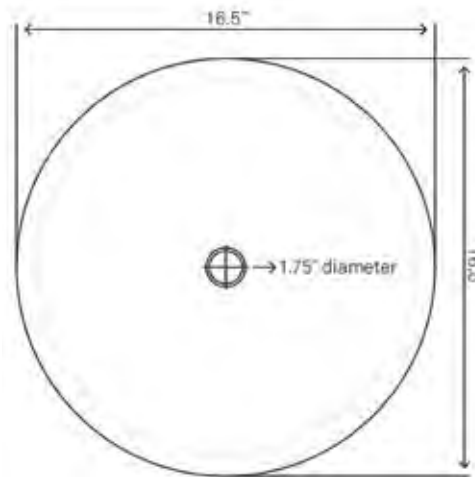

STANDARD SPECIFICATIONS

- Blue marble double layer design
- Made with high tempered glass
- Scratch resistant and non-porous
- Standard U.S. plumbing connections
- 1.75-inch drain opening
- Designed for above counter installation
- Outside: 16.5" x 5.75"