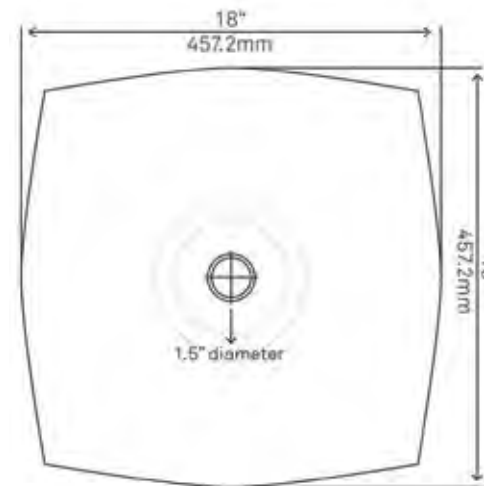

STANDARD SPECIFICATIONS

- Hand hammered antique finish
- 14-gauge recycled copper construction
- Above counter installation
- Approximate dimensions
- 1.5-inch drain opening
- No mounting ring required
- Tolerance = +/- 1/4"
- Artisan made in Mexico
- Outside: 18" x 5.5"