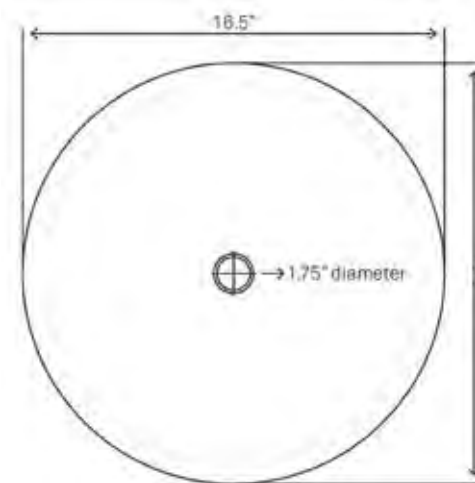

SINK SPECIFICATIONS

- Made with 1/2-inch high tempered glass
- Scratch resistant and non-porous inside
- Fluorescent blue foil painted outside
- 1.75-inch standard drain opening
- Outside: 16.5" x 5.75"

FAUCET SPECIFICATIONS

- Solid brass construction
- 1.5-inch diameter hole required
- cUPC/AB1953 low lead compliant
- NSF, ASME and CSA certified
- Lifetime Limited Warranty

Set Includes

- Vessel Sink • Vessel Faucet
- Pop-up Drain • Mounting Ring • Glacier Ice Sealer