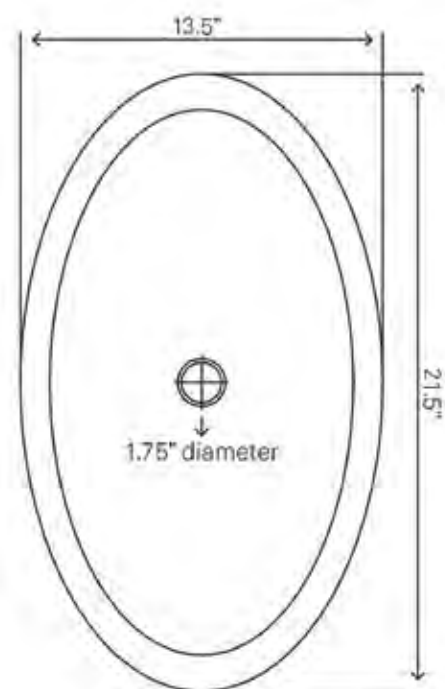

**TIG-S132-8031
Azzurro**
$255 (sink only)

STANDARD SPECIFICATIONS

- Made with high tempered glass
- Scratch resistant and non-porous
- Standard U.S. plumbing connections
- Made with 1.75-inch drain opening
- Fluorescent blue foil painted bottom
- Designed for above counter installation
- Outside: 21.5" x 13.5" x 4.25/6"

Complete Kits Include

- Vessel sink • Pop-up drain
- Mounting ring • Glacier Ice sealer