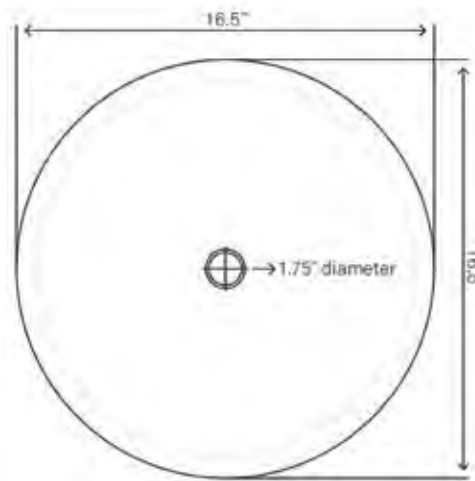

$179 (sink only)