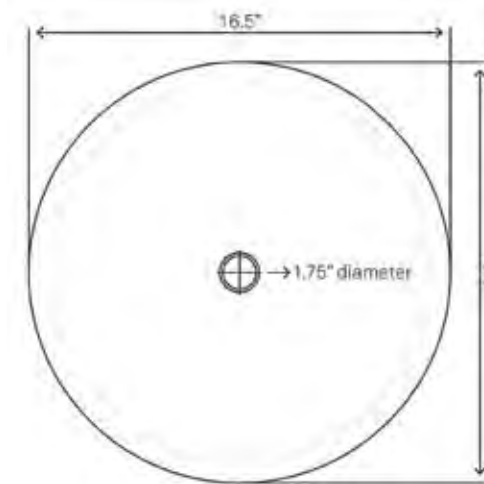

Set Includes

- Vessel Sink • Vessel Faucet
- Pop-up Drain • Mounting Ring • Glacier Ice Sealer