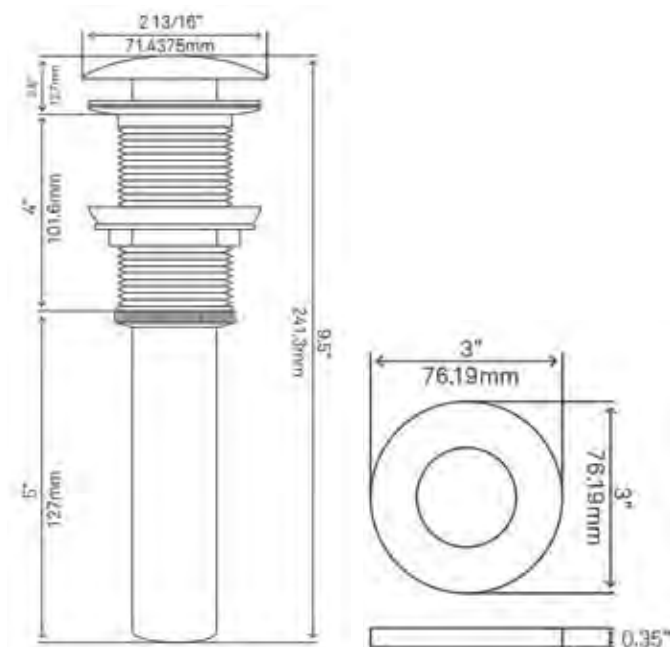

UMBRELLA DRAIN W/ MOUNTING RING

Accent your vessel sink with a Novatto umbrella drain and matching mounting ring. This drain is made for sinks without an overflow and is a great alternative for a non-closing drain. Plus, the raised cap discretely conceals the drain opening. The mounting ring's solid brass construction, plated with a lifelong finish will complement any style.

STANDARD SPECIFICATIONS

- Umbrella vessel sink drain
- Solid brass construction
- Includes: Rubber seals, fastener for installation
- 9.5" total length
- Fits any standard 1.75-inch drain opening
- cUPC

- Mounting ring
- Solid brass construction
- Includes: 1 rubber seal to cushion sink onto ring
- 3" wide by 3/8-inch high
- Fits any standard vessel sink
- Limited lifetime warranty

POP-UP DRAIN W/ MOUNTING RING

When building a bath with a vessel sink, be sure to add an extra touch with a matching pop-up drain and mounting ring. These drains are designed to work with any sink with a 1.75-inch drain opening. The ring is constructed of solid brass for strength and durability and is to be installed between the vessel sink's bottom and the top of the counter.