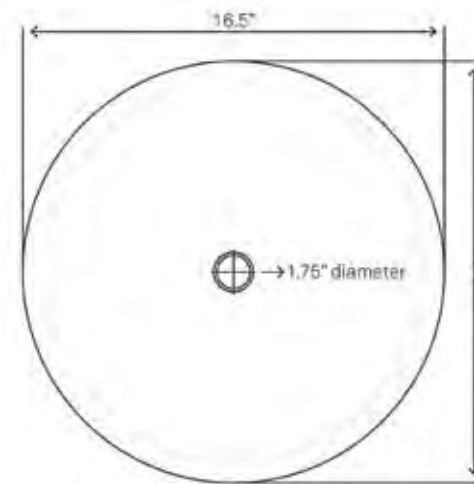

Rubbed Bronze $459