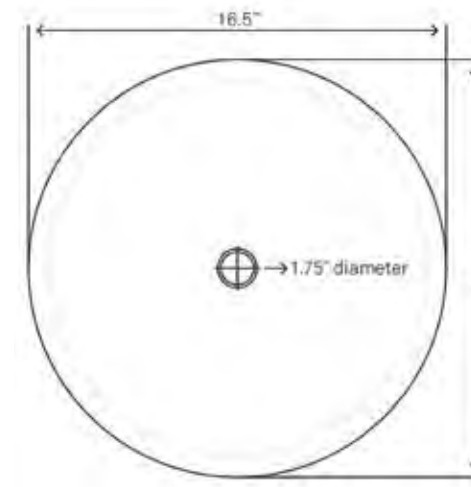

$239 (sink only)