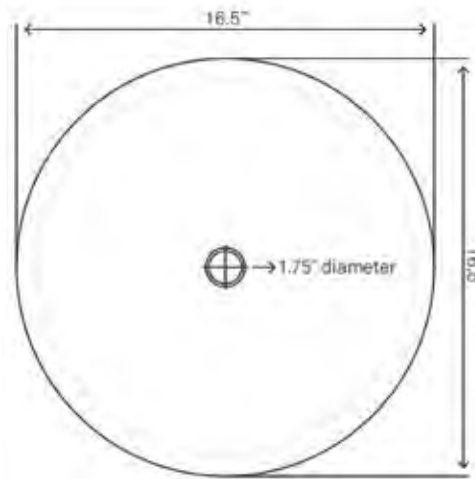

**NOHP-G012
Tartaruga**
$249 (sink only)

STANDARD SPECIFICATIONS

- High tempered glass
- 1/2" thick tempered glass
- Above counter installation
- Stain and scratch resistant inside
- Standard U.S. plumbing connection
- 1.75-inch drain opening
- Outside: 16.5" x 5.75"

Complete Kits Include

- Vessel sink • Pop-up drain
- Mounting ring • Glacier Ice sealer

STANDARD SPECIFICATIONS

- High tempered glass
- 1/2" thick tempered glass
- Above counter installation
- Stain and scratch resistant inside
- Standard U.S. plumbing connection
- 1.75-inch drain opening
- Outside: 21.5" x 13.5" x 4.25/6"

Complete Kits Include

- Vessel sink • Pop-up drain
- Mounting ring • Glacier Ice sealer