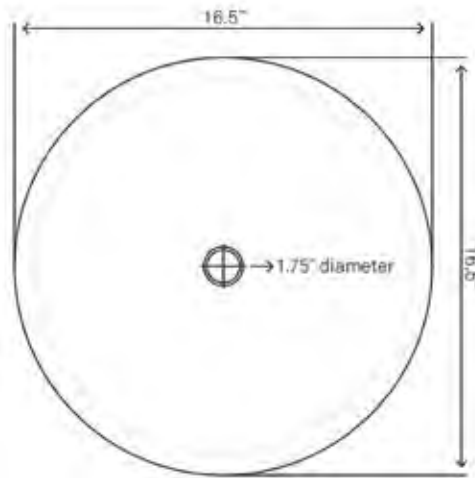

STANDARD SPECIFICATIONS

- Made with 1/2" high tempered glass
- Stain and scratch resistant inside
- Painted red, black and yellow exterior
- Above counter installation
- Standard U.S. plumbing connection
- 1.75-inch drain opening
- Outside: 16.5" x 5.75"

Complete Kits Include

- Vessel sink • Pop-up drain
- Mounting ring • Glacier Ice sealer

STANDARD SPECIFICATIONS

- Polished glass inside and out
- Made with 5/8-inch high tempered glass
- Scratch resistant and non-porous
- Standard U.S. plumbing connections
- Made with 1.75-inch drain opening
- Designed for above counter installation
- Outside: 16.5" x 5.75"

Complete Kits Include

- Vessel sink • Pop-up drain
- Mounting ring • Glacier Ice sealer