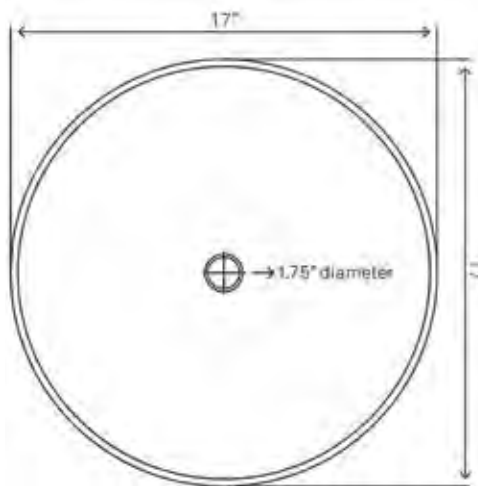

Rubbed Bronze $459

SINK SPECIFICATIONS

- Made with 1/2-inch high tempered glass
- Scratch resistant and non-porous inside
- Round hand painted glass vessel
- 1.75-inch standard drain opening
- Outside: 17" x 6"

FAUCET SPECIFICATIONS

- Solid brass construction
- 1.5-inch diameter hole required
- cUPC/AB1953 low lead compliant
- NSF, ASME and CSA certified
- Lifetime Limited Warranty

Set Includes

- Vessel Sink • Vessel Faucet
- Pop-up Drain • Mounting Ring • Glacier Ice Sealer