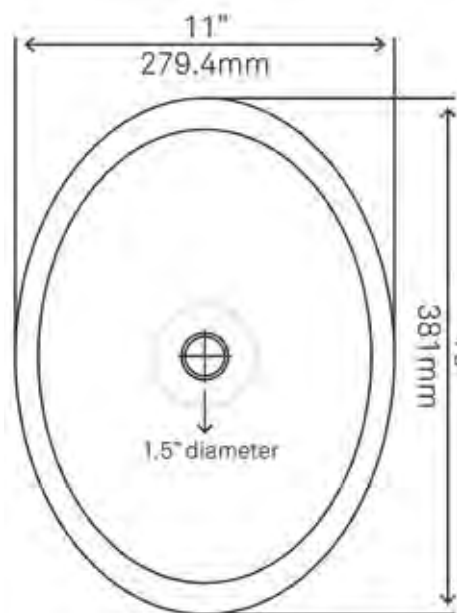

STANDARD SPECIFICATIONS

- Easy Drop-in Installation
- Hand hammered antique finish
- 18-gauge recycled copper
- Tolerance = +/- 1/2"
- 1" rolled rim
- 1.5-inch drain opening
- Standard U.S. plumbing connection
- Artisan made in Mexico
- Outside: 15" x 11" x 4.5"
- Inside: 13" x 9" x 4.25"