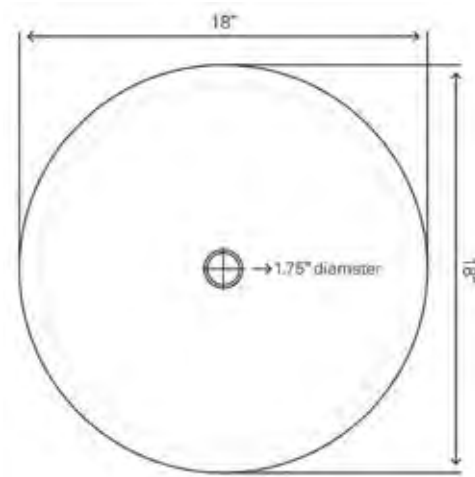

STANDARD SPECIFICATIONS

- Thick 1-inch high tempered glass
- Rich forest green painted exterior
- Above counter installation
- Standard U.S. plumbing connection
- 1.75-inch drain opening
- Stain and scratch resistant polished inside
- Outside: 18" x 4.5"

Complete Kits Include

- Vessel sink • Pop-up drain
- Mounting ring • Glacier Ice sealer

STANDARD SPECIFICATIONS

- Double layer technology
- Made with high tempered glass
- Scratch resistant and non-porous
- Designed for above counter installation
- Standard U.S. plumbing connections
- 1.75-inch drain opening
- Outside: 16.5" x 6"

Complete Kits Include

- Vessel sink • Pop-up drain
- Mounting ring • Glacier Ice sealer