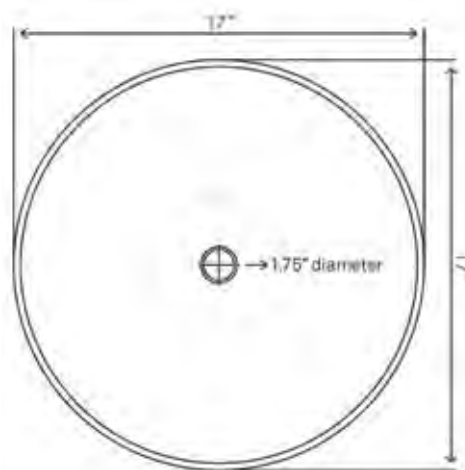

STANDARD SPECIFICATIONS

- Polished black interior with textured exterior
- Natural granite hand crafted by master artisans
- Standard U.S. plumbing connection
- 1.75-inch drain opening
- Outside: 17 x 5.75-inches

FAUCET SPECIFICATIONS

- Solid brass construction
- 1.5-inch diameter hole required
- cUPC/AB1953 low lead compliant
- NSF, ASME and CSA certified
- Lifetime Limited Warranty

Set Includes

- Vessel Sink • Vessel Faucet
- Umbrella Drain • Glacier Ice Sealer