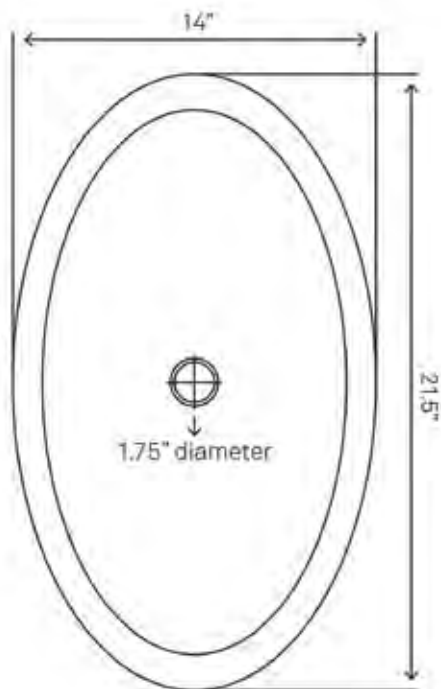

NSFC-324C001CH
Chiaro Set (shown)
Chrome $399

Set Includes

- Vessel Sink • Vessel Faucet
- Pop-up Drain • Mounting Ring • Glacier Ice Sealer