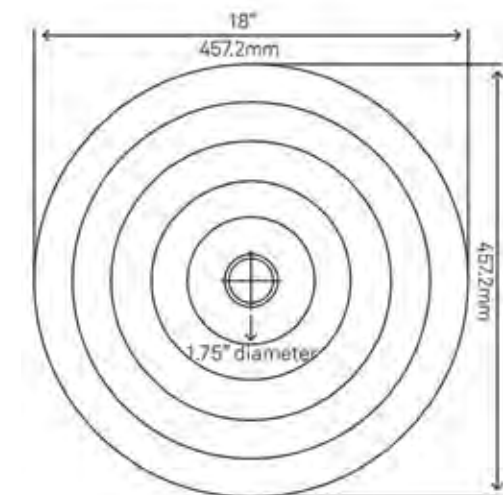

STANDARD SPECIFICATIONS

- Bronze painted tiered exterior
- 1.75-inch drain opening
- No mounting ring required
- Made with high tempered glass
- Scratch resistant and non-porous
- Designed for above counter installation
- Standard U.S. plumbing connections
- Outside: 18" x 5"

Complete Kits Include

- Vessel sink • Pop-up drain
- Glacier Ice sealer