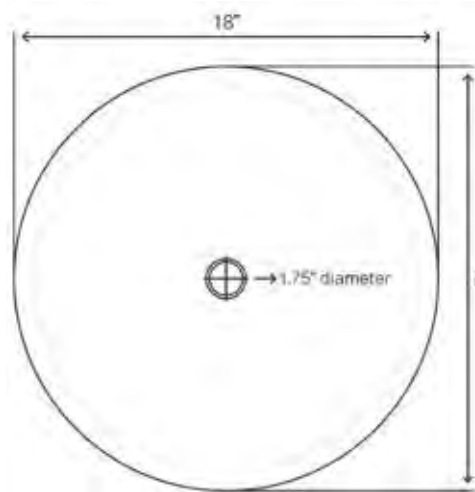

Set Includes

- Vessel Sink • Vessel Faucet
- Pop-up Drain • Mounting Ring • Glacier Ice Sealer