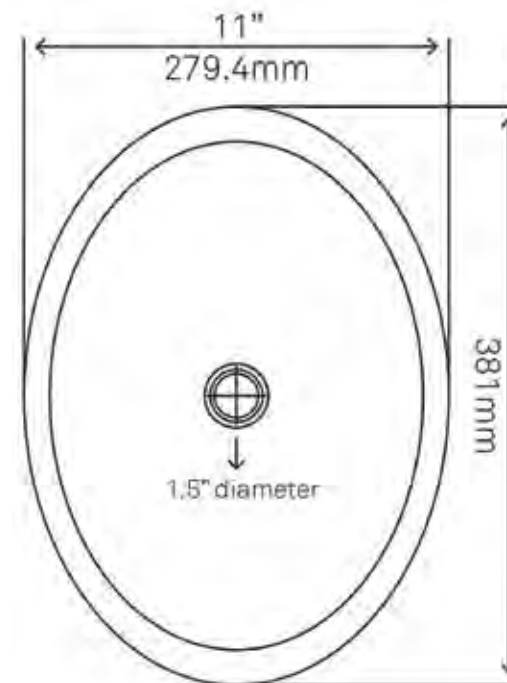

STANDARD SPECIFICATIONS

- 1-inch flat lip
- Drop-in or Undermount installation
- Standard U.S. plumbing connection
- Hand hammered antique finish
- 18-gauge recycled copper
- Tolerance = +/- 1/2"
- 1.5-inch drain opening
- Artisan made in Mexico
- Outside: 15" x 11" x 4.5"
- Inside: 13" x 9" x 4"