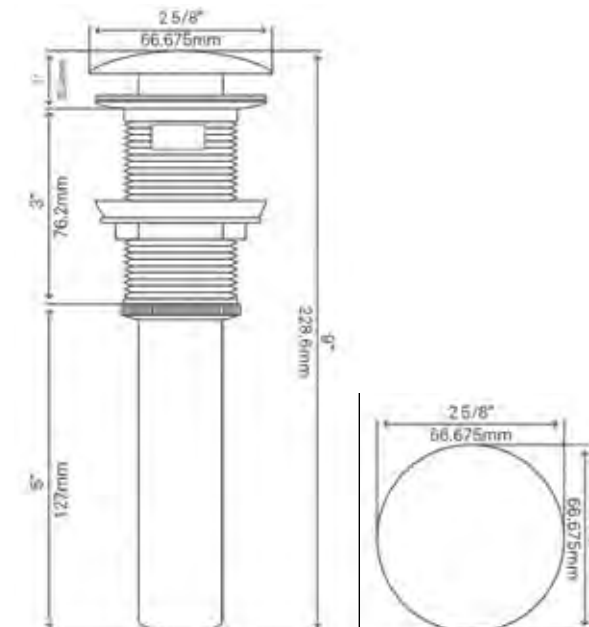

PUD-CH-O
Chrome $43

PUD-ORB-O
Oil-rubbed bronze $47

STANDARD SPECIFICATIONS

- Pop-up vessel sink drain with overflow
- Solid brass construction
- Includes rubber seals and fastener for installation
- 9-inches total length
- Fits any standard 1.75-inch drain opening
- cUPC