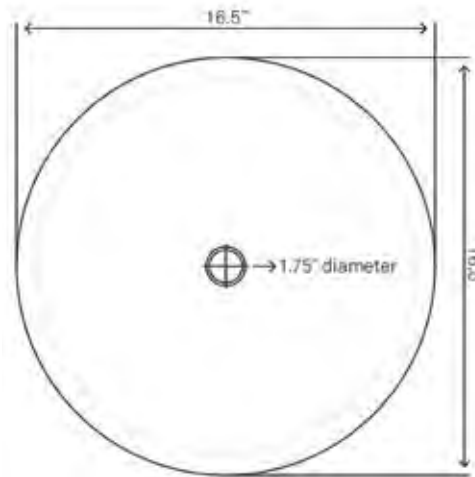

$169 (sink only)