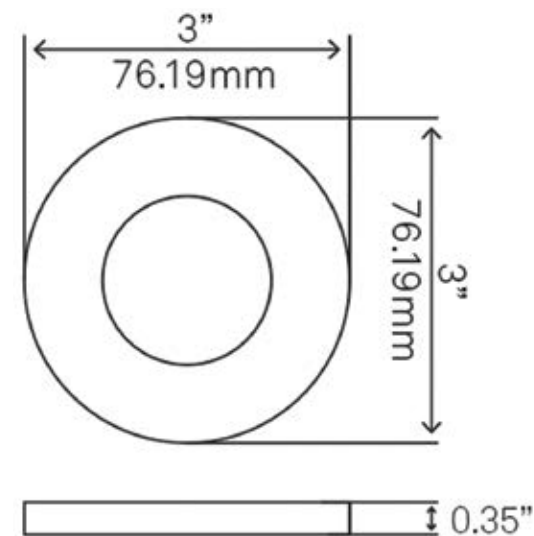

MR-001CH
Chrome \$41

MR-001ORB
Oil-rubbed bronze \$41

MR-001BN
Brushed nickel \$41

STANDARD SPECIFICATIONS

- Solid brass construction
- Includes one rubber seal to cushion sink onto ring
- 3 inches wide by 3/8-inch high
- Fits any standard vessel sink
- Limited lifetime warranty