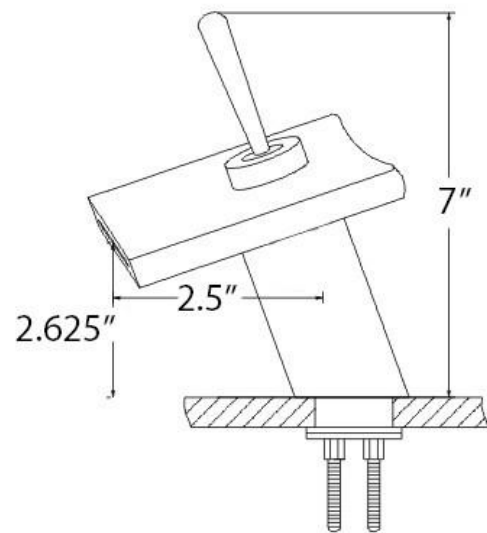

- Single handle control
- Solid brass construction
- High pressure ceramic cartridge
- Single hole deck mount installation
- 1.5" mounting hole diameter
- cUPC and AB1953 low lead compliant
- ASME A112.18.1-1-2011/CSA B125.1-11
- NSF 61 and NSF 372 certified
- Lifetime Limited Warranty
- Spout reach: 2.5"
- Spout height: 2.625"