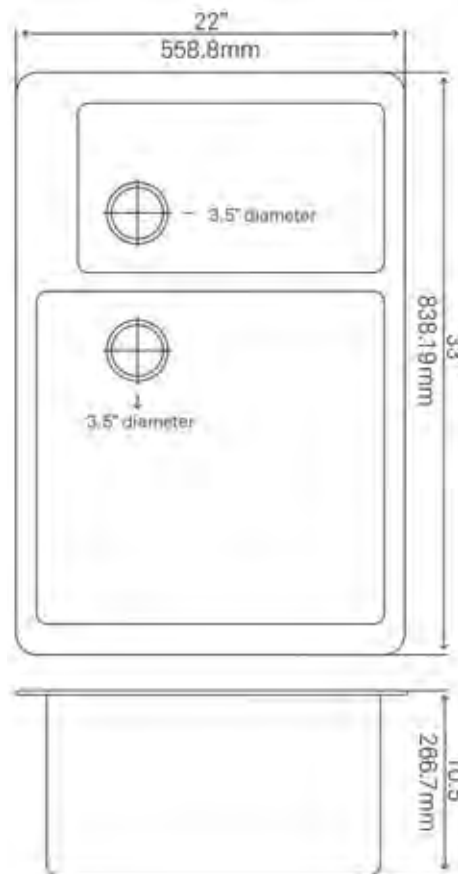

STANDARD SPECIFICATIONS

- Hand hammered antique finish
- Approximate dimensions
- Tolerance = +/- 1/2"
- 3.5-inch drain opening
- 16-gauge recycled copper
- Drop-in or Undermount installation
- Standard U.S. plumbing connection
- Artisan made in Mexico
- Outside: 33" x 22" x 10.5"
- Large basin: 16.5" x 18" x 10"
- Small basin: 11.5" x 16" x 8"

Suggested Coordinating Faucet
• NKF-H24ORB Kitchen Faucet