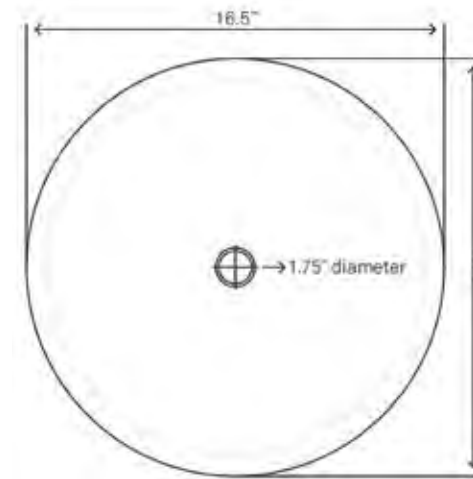

STANDARD SPECIFICATIONS

- Black and white double layer design
- Made with high tempered glass
- Scratch resistant and non-porous
- Designed for above counter installation
- Standard U.S. plumbing connections
- 1.75-inch drain opening
- Outside: 16.5" x 5.75"