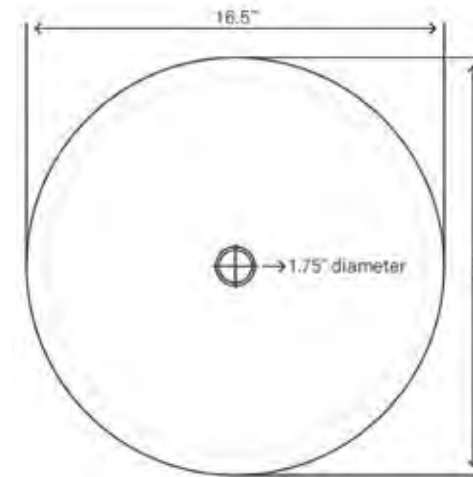

$159 (sink only)