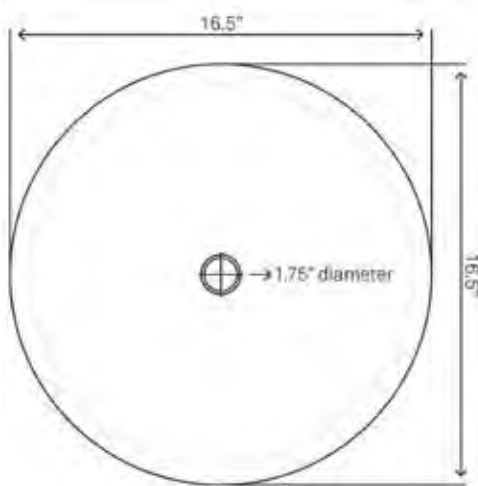

STANDARD SPECIFICATIONS

- Made with 1/2-inch high tempered glass
- Scratch resistant and non-porous inside
- Round clear grey glass vessel sink
- 1.75-inch standard drain opening
- Outside: 16.5" x 5.75"

FAUCET SPECIFICATIONS

- Solid brass construction
- 1.5-inch diameter hole required
- cUPC/AB1953 low lead compliant
- NSF, ASME and CSA certified

Set Includes

- Vessel Sink • Vessel Faucet
- Pop-up Drain • Mounting Ring • Glacier Ice Sealer