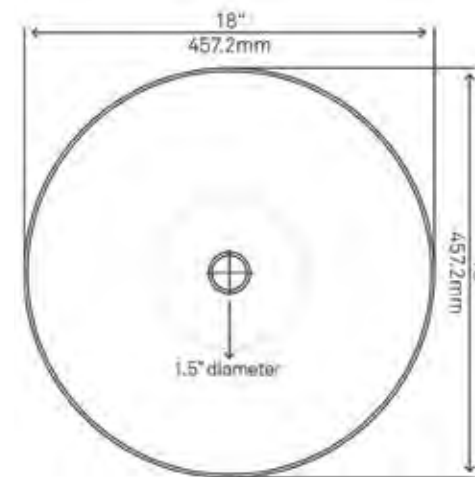

STANDARD SPECIFICATIONS

- Above counter installation
- Hand hammered natural finish
- 1.5-inch drain opening
- Tolerance = +/- 1/4"
- No mounting ring required
- 14-gauge recycled copper construction
- Standard U.S. plumbing connection
- Artisan made in Mexico
- Outside: 18" x 5.5"