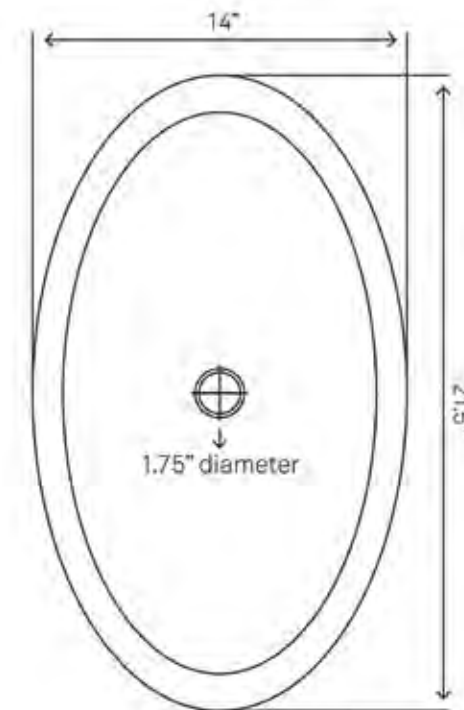

$185 (sink only)