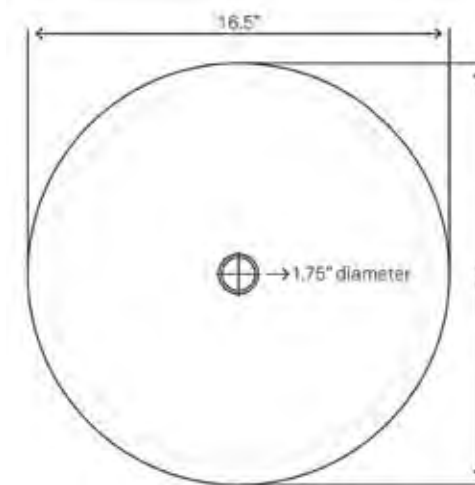

Set Includes

- Vessel Sink • Vessel Faucet
- Pop-up Drain • Mounting Ring • Glacier Ice Sealer