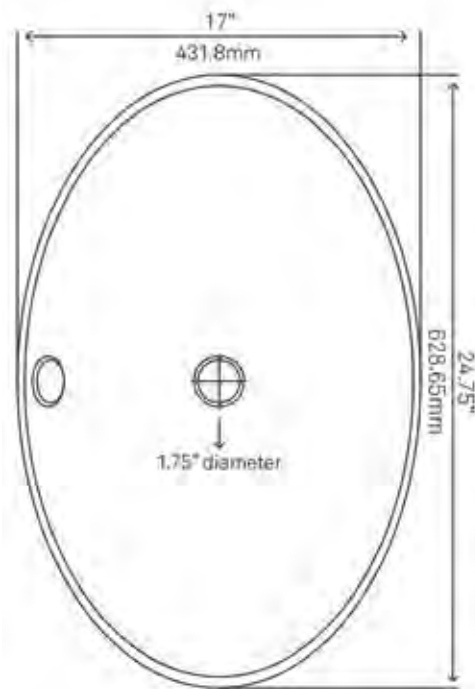

NSFC-V07W368BN
Bianco Uovo

Brushed Nickel \$495

NSFC-V07W359BN
Bianco Uovo

Brushed Nickel \$399

NSFC-V07W359CH
Bianco Uovo (shown)

Chrome \$389

SINK SPECIFICATIONS

- Oval bright white glossy porcelain vessel sink
- Scratch resistant, non-porous surface
- Standard plumbing connections
- With overflow
- Outside: 24.75" x 17" x 5.75"