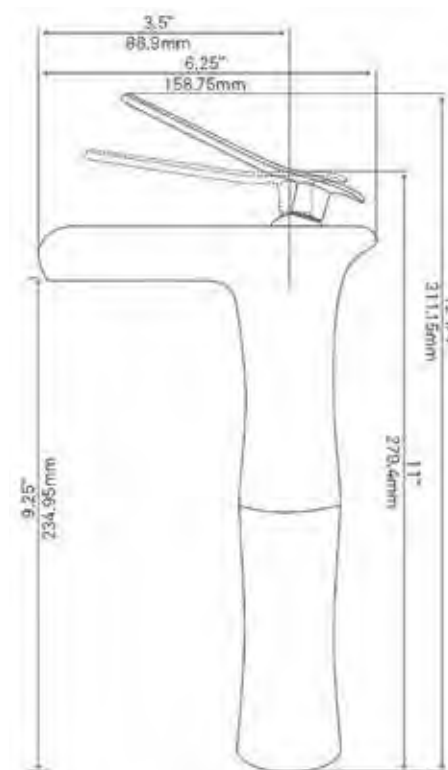

Chrome $189

BM-359BN
Century (shown)

Brushed Nickel $207

STANDARD SPECIFICATIONS

- Solid brass construction
- High pressure ceramic cartridge
- 1.5-inch diameter hole required
- Mounting hardware included
- cUPC and AB1953 low lead compliant
- ASME A112.18.1-1-2011/CSA B125.1-11
- NSF 61 and NSF 372 certified
- EPA WaterSense® available
- Lifetime Limited Warranty
- Spout reach: 3.5"
- Spout height: 9.25"