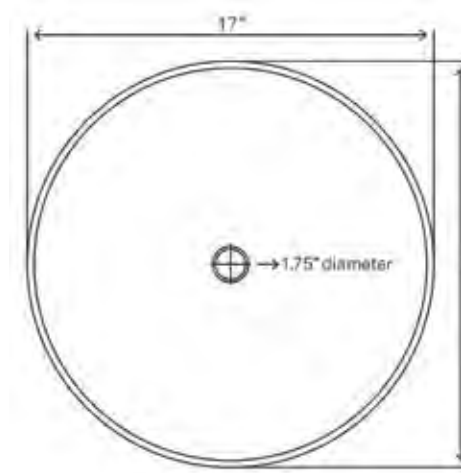

NOSV-HO
Honey Onyx
$499 (sink only)

STANDARD SPECIFICATIONS

- Above counter installation
- Item weight: 24lbs
- 5/8" thick onyx
- No overflow
- No mounting ring required
- Color may vary from piece to piece
- Standard U.S. plumbing connections
- Outside: 17" x 5.75"
- Inside: 15.75" x 5"

Complete Kits Include

- Vessel sink • Umbrella drain
- Glacier Ice sealer