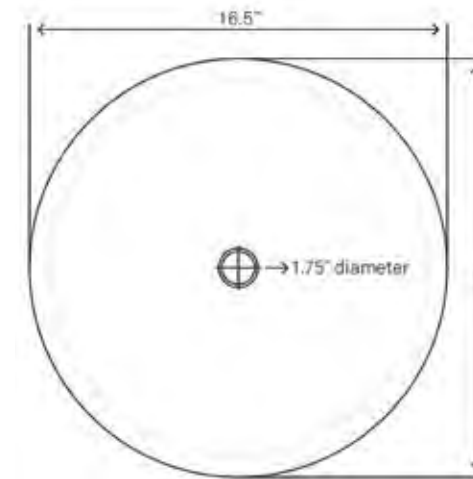

$159 (sink only)