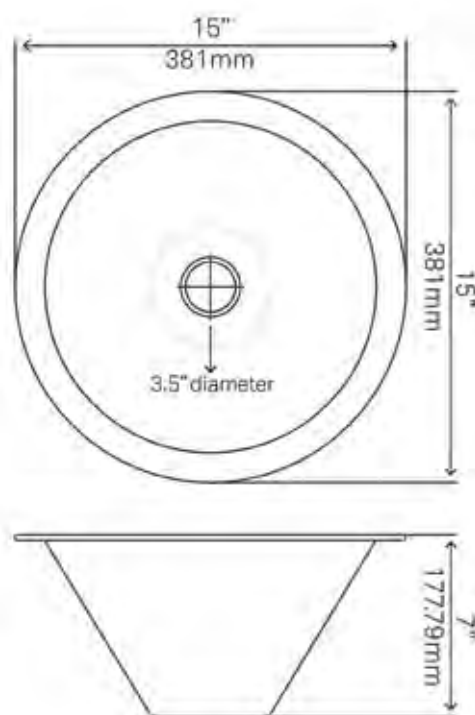

STANDARD SPECIFICATIONS

- 1-inch flat rim
- 16-gauge recycled copper construction
- Drop-in or Undermount installation
- Standard U.S. plumbing connection
- Hand hammered antique finish
- Tolerance = +/- 1/2"
- 3.5-inch drain opening
- Artisan made in Mexico
- Outside: 15" x 7"
- Inside: 13" x 6.5"