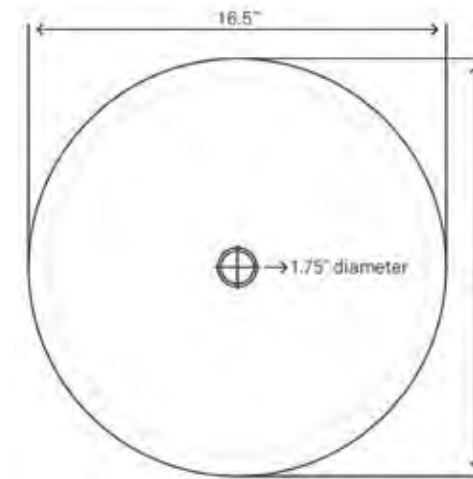

$273 (sink only)