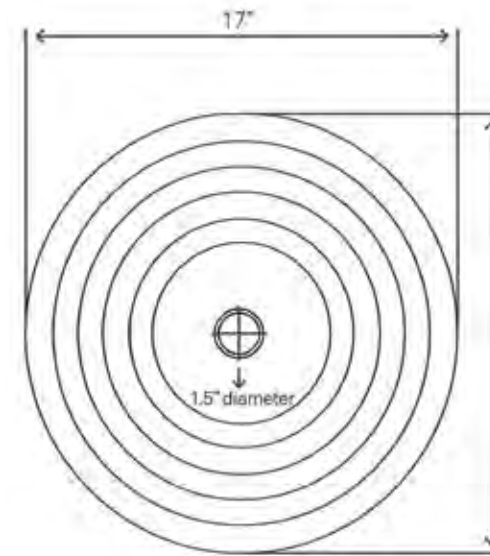

STANDARD SPECIFICATIONS

- Drop-in or Undermount installation
- Standard U.S. plumbing connection
- Hand hammered antique finish
- 18-gauge recycled copper
- Approximate dimensions
- Tolerance = +/- 1/2"
- 1" flat rim
- 1.5-inch drain opening
- Artisan made in Mexico
- Outside: 17" x 6"
- Inside: 15" x 5.5"