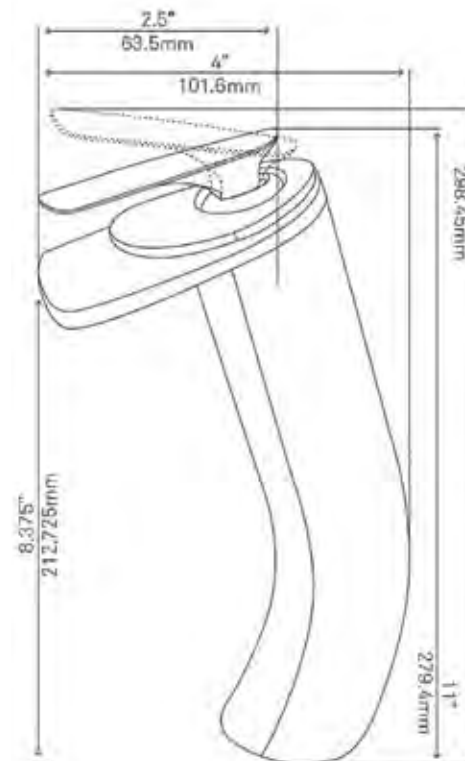

STANDARD SPECIFICATIONS

- Single handle control
- Solid brass construction
- High pressure ceramic cartridge
- Single hole deck mount installation
- 1.5-inch diameter hole required
- cUPC and AB1953 low lead compliant
- ASME A112.18.1-1-2011/CSA B125.1-11
- NSF 61 and NSF 372 certified
- EPA WaterSense® available
- Lifetime Limited Warranty
- Spout reach: 2.5"
- Spout height: 8.375"
- Spout width: 3"