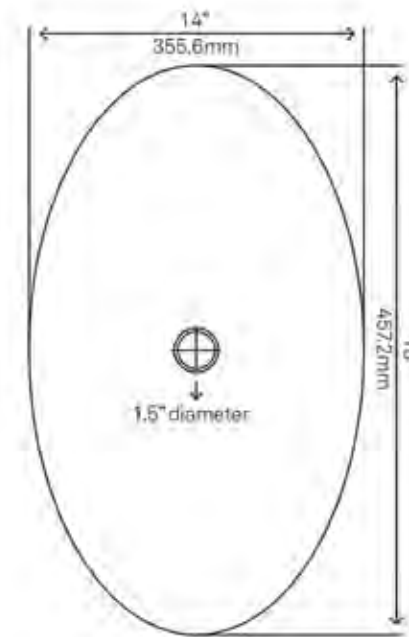

STANDARD SPECIFICATIONS

- Above counter installation
- Hand hammered natural finish
- Standard U.S. plumbing connection
- 14-gauge copper construction
- Approximate dimensions
- 1.5-inch drain opening
- No mounting ring required
- Tolerance = +/- 1/4"
- Artisan made in Mexico
- Outside: 18" x 14" x 6"

**TCV-003AN
Bilboa**
$619 (sink only)

STANDARD SPECIFICATIONS

- Above counter installation
- Standard U.S. plumbing connection
- Hand hammered antique finish
- Tolerance = +/- 1/4"
- Approximate dimensions
- 1.5-inch drain opening
- 14-gauge copper construction
- No mounting ring required
- Artisan made in Mexico
- Outside: 18" x 14" x 6"