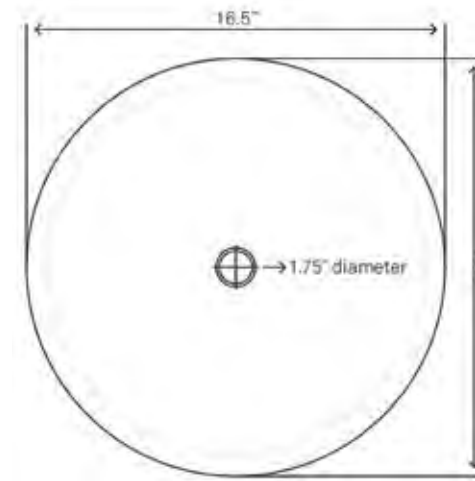

STANDARD SPECIFICATIONS

- High tempered glass
- Textured painted outside
- Above counter installation
- Standard U.S. plumbing connection
- 1.75-inch drain opening
- Stain and scratch resistant, polished inside
- Outside: 16.5" x 5.75"

Complete Kits Include

- Vessel sink • Pop-up drain
- Mounting ring • Glacier Ice sealer

STANDARD SPECIFICATIONS

- High tempered glass
- Stain and scratch resistant inside
- Textured painted outside
- Above counter installation
- Standard U.S. plumbing connection
- 1.75-inch drain opening
- Outside: 16.5" x 5.75"

Complete Kits Include

- Vessel sink • Pop-up drain
- Mounting ring • Glacier Ice sealer