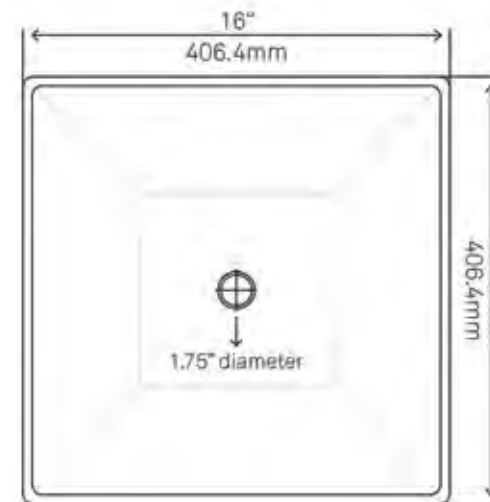

$143 (sink only)