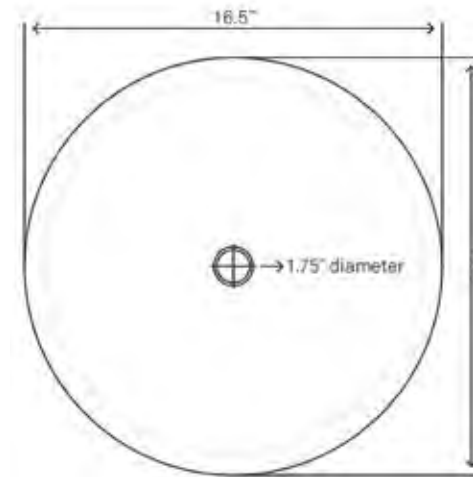

**TIG-8436
Mimetizzare**

\$215 (sink only)

STANDARD SPECIFICATIONS

- Double layer technology
- Made with high tempered glass
- Scratch resistant and non-porous
- Designed for above counter installation
- Standard U.S. plumbing connections
- 1.75-inch drain opening
- Outside: 16.5" x 5.75"