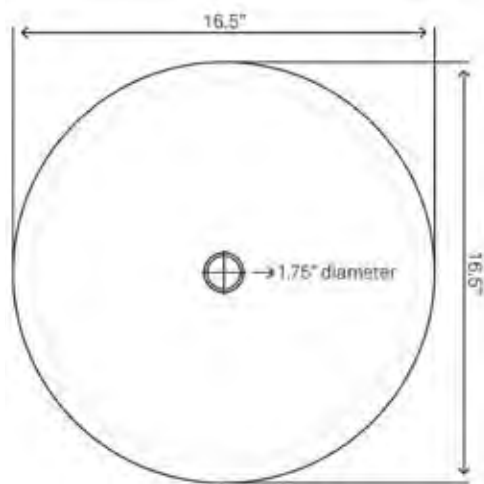

Set Includes

- Vessel Sink • Vessel Faucet
- Pop-up Drain • Mounting Ring • Glacier Ice Sealer

**NSFC-8048001CHC
Bonificare Set**
Chrome $329