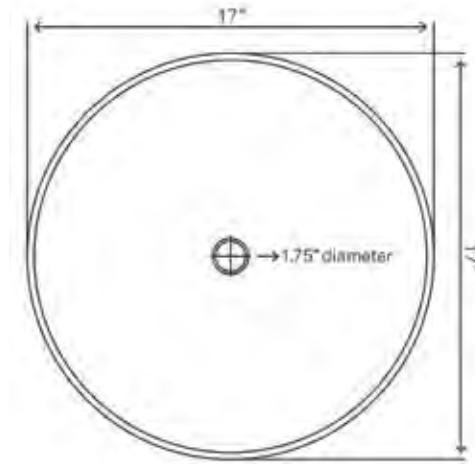

NOSV-CM
Coffee Marble
$465 (sink only)

STANDARD SPECIFICATIONS

- 5/8" thick natural marble stone
- Above counter installation
- No mounting ring required
- Standard U.S. plumbing connections
- Item weight: 24lbs
- Consistent in color
- Outside: 17" x 5.75"
- Inside: 15.75" x 5"

Complete Kits Include

- Vessel sink
- Umbrella drain
- Glacier Ice sealer

STANDARD SPECIFICATIONS

- No overflow
- 5/8" thick marble
- Item weight: 24lbs
- No mounting ring required
- Color may vary from piece to piece
- Standard U.S. plumbing connections
- Outside: 17" x 5.75"
- Inside: 15.75" x 5"

Complete Kits Include

- Vessel sink
- Umbrella drain
- Glacier Ice sealer