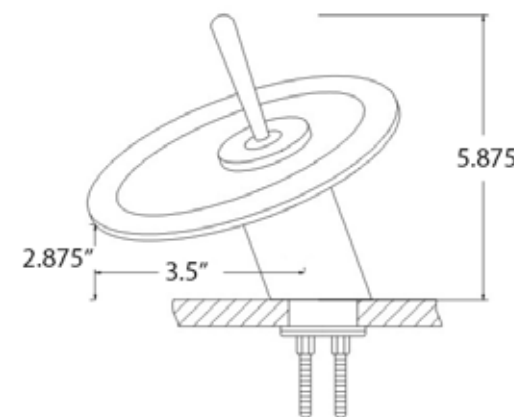

GF-002CH-C
Refreshed
Chrome $153