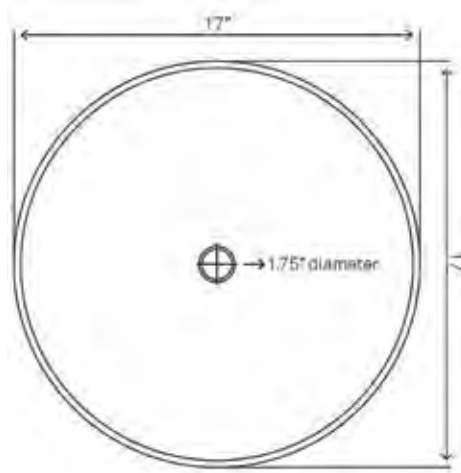

NOSV-GO
Green Onyx
$769

STANDARD SPECIFICATIONS

- Above counter installation
- Item weight: 24lbs
- 5/8" thick onyx
- No overflow
- No mounting ring required
- Color may vary from piece to piece
- Standard U.S. plumbing connections
- Outside: 17" x 5.75"
- Inside: 15.75" x 5"

Complete Kits Include

- Vessel sink • Umbrella drain
- Glacier Ice sealer