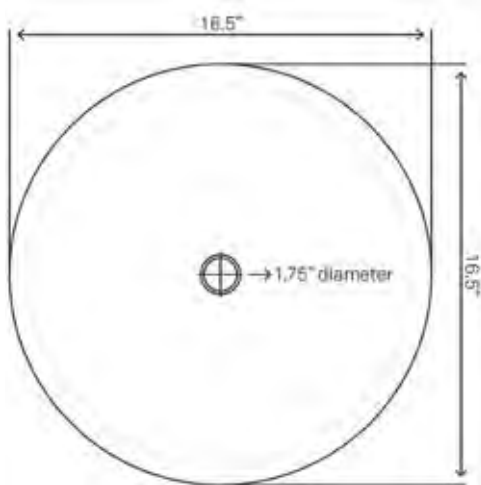

NSFC-7032001BN
Argento Set
Brushed Nickel $489