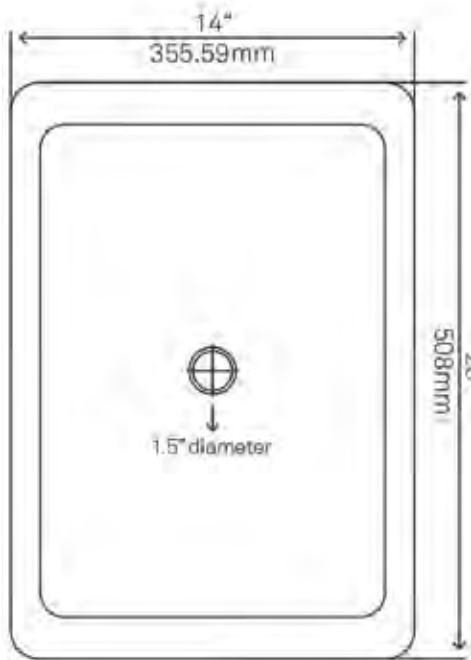

STANDARD SPECIFICATIONS

- Hand hammered antique finish
- Standard U.S. plumbing connection
- 16-gauge copper construction
- Drop-in installation
- 2" tall apron
- 1.5-inch drain opening
- Tolerance = +/- 1/2"
- Artisan made in Mexico
- Outside: 20" x 14" x 6"
- Inside: 16" x 12" x 5.5"

TCU-013ANORB   **$769**
• Includes Rubbed Bronze Strainer Drain