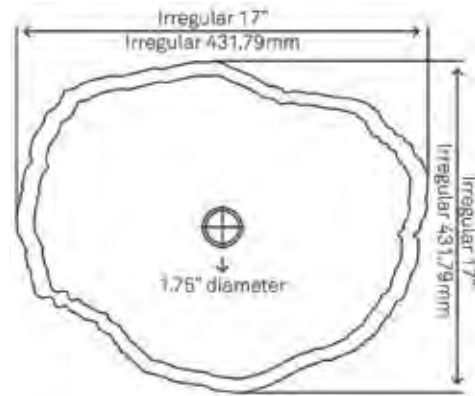

STANDARD SPECIFICATIONS

- Polished inside, natural outside
- Each piece is unique
- No overflow
- No mounting ring required
- Photos sent prior to shipping
- Standard U.S. plumbing connection
- Outside: 17" x 5.75" (Irregular)
- Inside: 15" x 5" (Irregular)