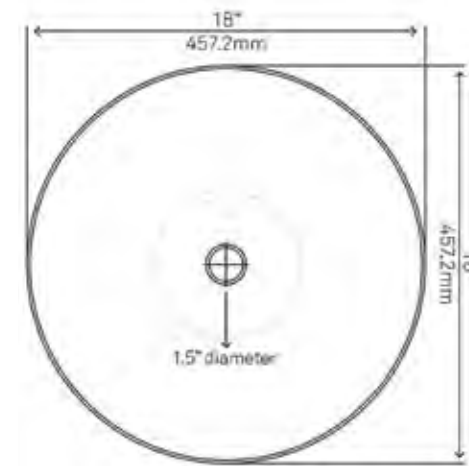

STANDARD SPECIFICATIONS

- Hand hammered living finish
- Approximate dimensions due to handmade craftsmanship
- 1.5-inch drain opening
- Artisan made in Mexico
- 14-gauge copper
- Outside: 18" x 18" x 5.5"

FAUCET SPECIFICATIONS

- Solid brass construction
- 1.5-inch diameter hole required
- cUPC/AB1953 low lead compliant
- NSF, ASME and CSA certified
- Lifetime Limited Warranty

Set Includes

- Vessel Sink • Vessel Faucet • Strainer Drain