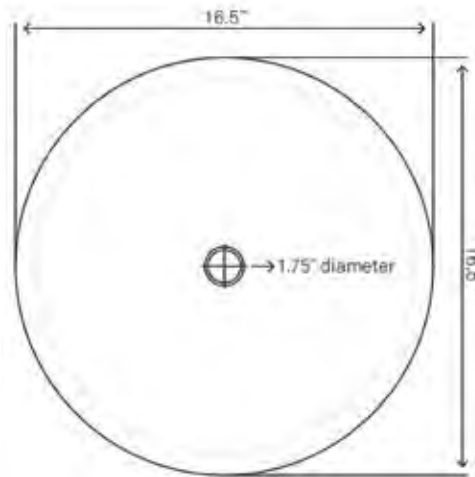

**NOHP-G025
Mimetica**
$247 (sink only)

STANDARD SPECIFICATIONS

- High tempered glass
- Textured painted exterior
- Above counter installation
- Stain and scratch resistant inside
- Standard U.S. plumbing connection
- 1.75-inch drain opening
- Outside: 16.5" x 5.75"

Complete Kits Include

- Vessel sink • Pop-up drain
- Mounting ring • Glacier Ice sealer

STANDARD SPECIFICATIONS

- 1.75-inch drain opening
- High tempered glass
- Textured painted exterior
- Above counter installation
- Stain and scratch resistant inside
- Standard U.S. plumbing connection
- Outside: 21.5" x 13.5" x 4.25/6"

Complete Kits Include

- Vessel sink • Pop-up drain
- Mounting ring • Glacier Ice sealer