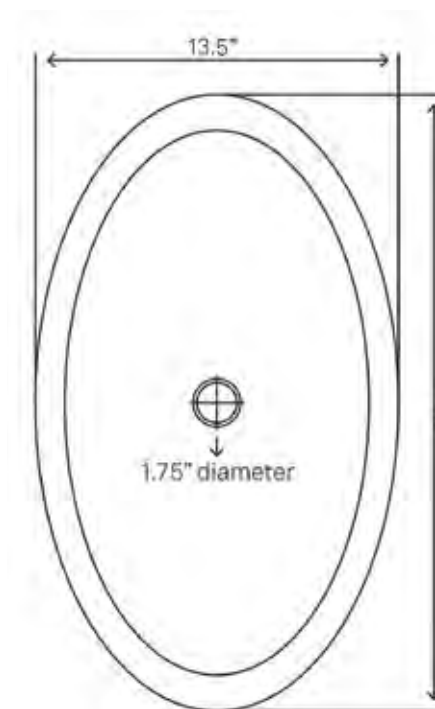

NSFC-70328031001CH
Argento Set (shown)
Chrome $489

SINK SPECIFICATIONS

- Made with 1/2-inch high tempered glass
- Scratch resistant and non-porous inside
- Fluorescent silver foiled exterior
- 1.75-inch standard drain opening
- Outside: 21.5" x 13.5" x 4.25/6"

FAUCET SPECIFICATIONS

- Solid brass construction
- 1.5-inch diameter hole required
- cUPC/AB1953 low lead compliant
- NSF, ASME and CSA certified
- Lifetime Limited Warranty