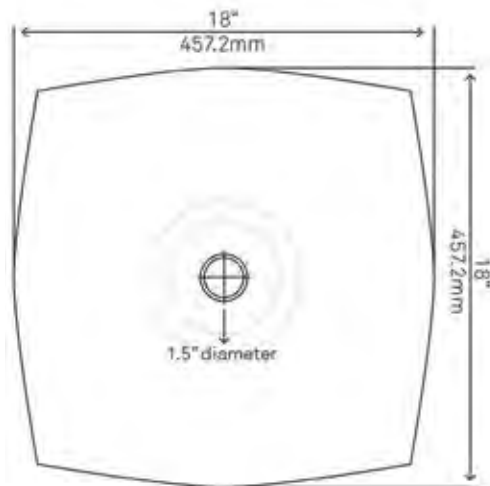

STANDARD SPECIFICATIONS

- Hand hammered natural finish
- 14-gauge recycled copper construction
- Above counter installation
- Approximate dimensions
- 1.5-inch drain opening
- No mounting ring required
- Tolerance = +/- 1/4"
- Artisan made in Mexico
- Outside: 18" x 5.5"