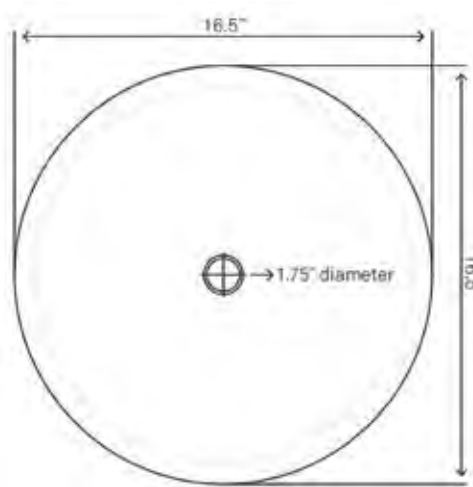

Complete Kits Include
• Vessel sink • Pop-up drain
• Mounting ring • Glacier Ice sealer

Chrome
TIG-7032-8031CH \$329

Oil Rubbed Bronze
TIG-7032-8031ORB \$339

Brushed Nickel
TIG-7032-8031BN \$335

TIG-7032
Argento
\$245