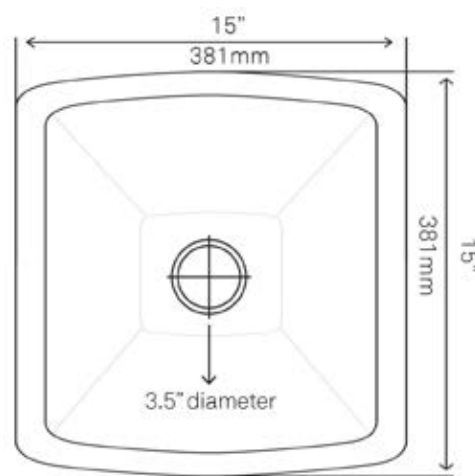

STANDARD SPECIFICATIONS

- Drop-in or Undermount installation
- 16-gauge recycled copper construction
- Standard U.S. plumbing connection
- Hand hammered antique finish
- Tolerance = +/- 1/2"
- 3.5-inch drain opening
- Artisan made in Mexico
- Outside: 15" x 7"
- Inside: 13" x 6.5"