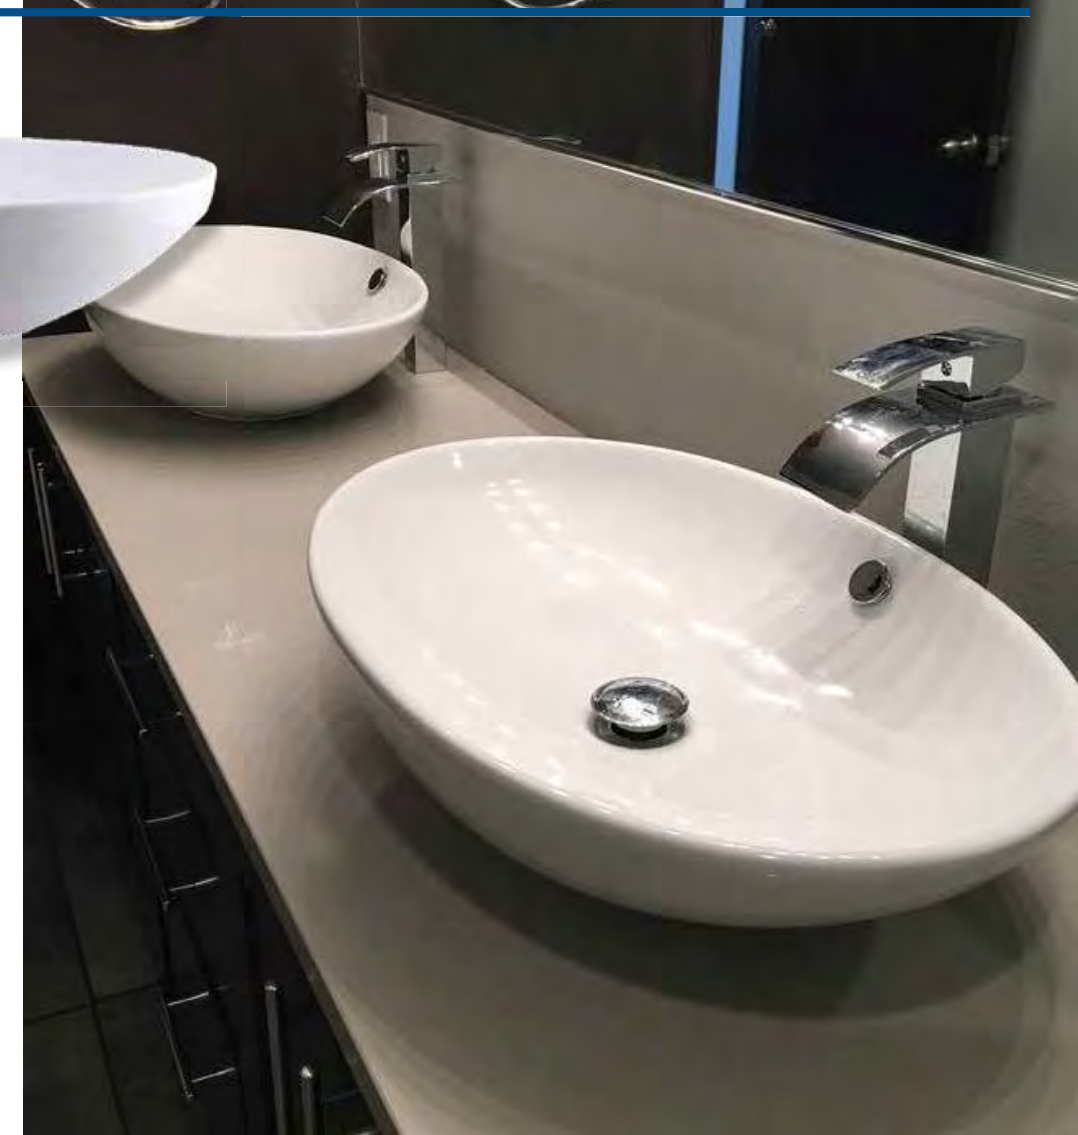

PORCELAIN VESSEL SINK SETS

NSFC-V07W136BN
Bianco Uovo

Brushed Nickel \$489

NSFC-V07W136CH
Bianco Uovo (shown)

Chrome \$479

SINK SPECIFICATIONS

- Oval bright white glossy porcelain vessel sink
- Scratch resistant, non-porous surface
- Standard plumbing connections
- With overflow
- Outside: 24.75" x 17" x 5.75"