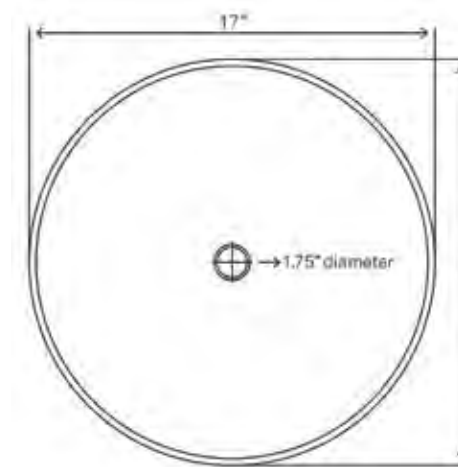

STANDARD SPECIFICATIONS

- 5/8" thick natural marble stone
- Above counter installation
- No mounting ring required
- Standard U.S. plumbing connections
- Item weight: 27lbs
- Consistent in color
- Outside: 19.5" x 12" x 4/6"

Complete Kits Include

- Vessel sink • Umbrella drain
- Glacier Ice sealer

NOSV-CW
Carrera White Marble
$619 (sink only)

STANDARD SPECIFICATIONS

- 5/8" thick natural marble stone
- Above counter installation
- No mounting ring required
- Standard U.S. plumbing connections
- Item weight: 24lbs
- Consistent in color
- Outside: 17" x 5.75"
- Inside: 15.75" x 5"

Complete Kits Include

- Vessel sink • Umbrella drain
- Glacier Ice sealer