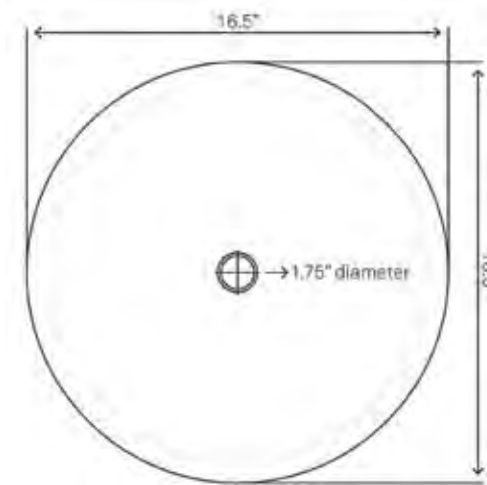

FAUCET SPECIFICATIONS

- Solid brass construction
- 1.5-inch diameter hole required
- cUPC/AB1953 low lead compliant
- NSF, ASME and CSA certified
- Lifetime Limited Warranty