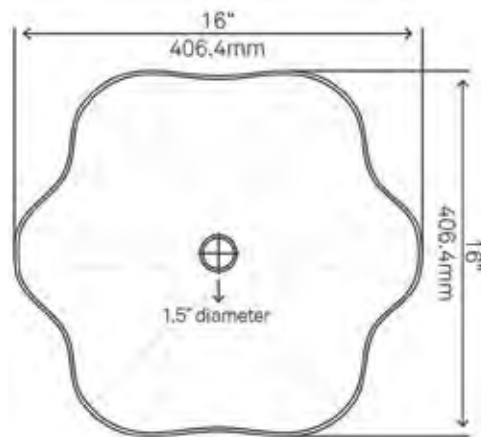

STANDARD SPECIFICATIONS

- Above counter installation
- Hand hammered natural finish
- 1.5-inch drain opening
- Tolerance = +/- 1/4"
- No mounting ring required
- Standard U.S. plumbing connection
- 14-gauge recycled copper construction
- Artisan made in Mexico
- Outside: 16" x 6.5"