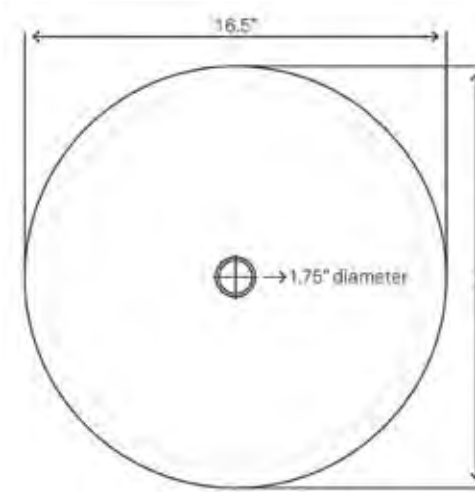

Set Includes

- Vessel Sink • Vessel Faucet
- Pop-up Drain • Mounting Ring • Glacier Ice Sealer