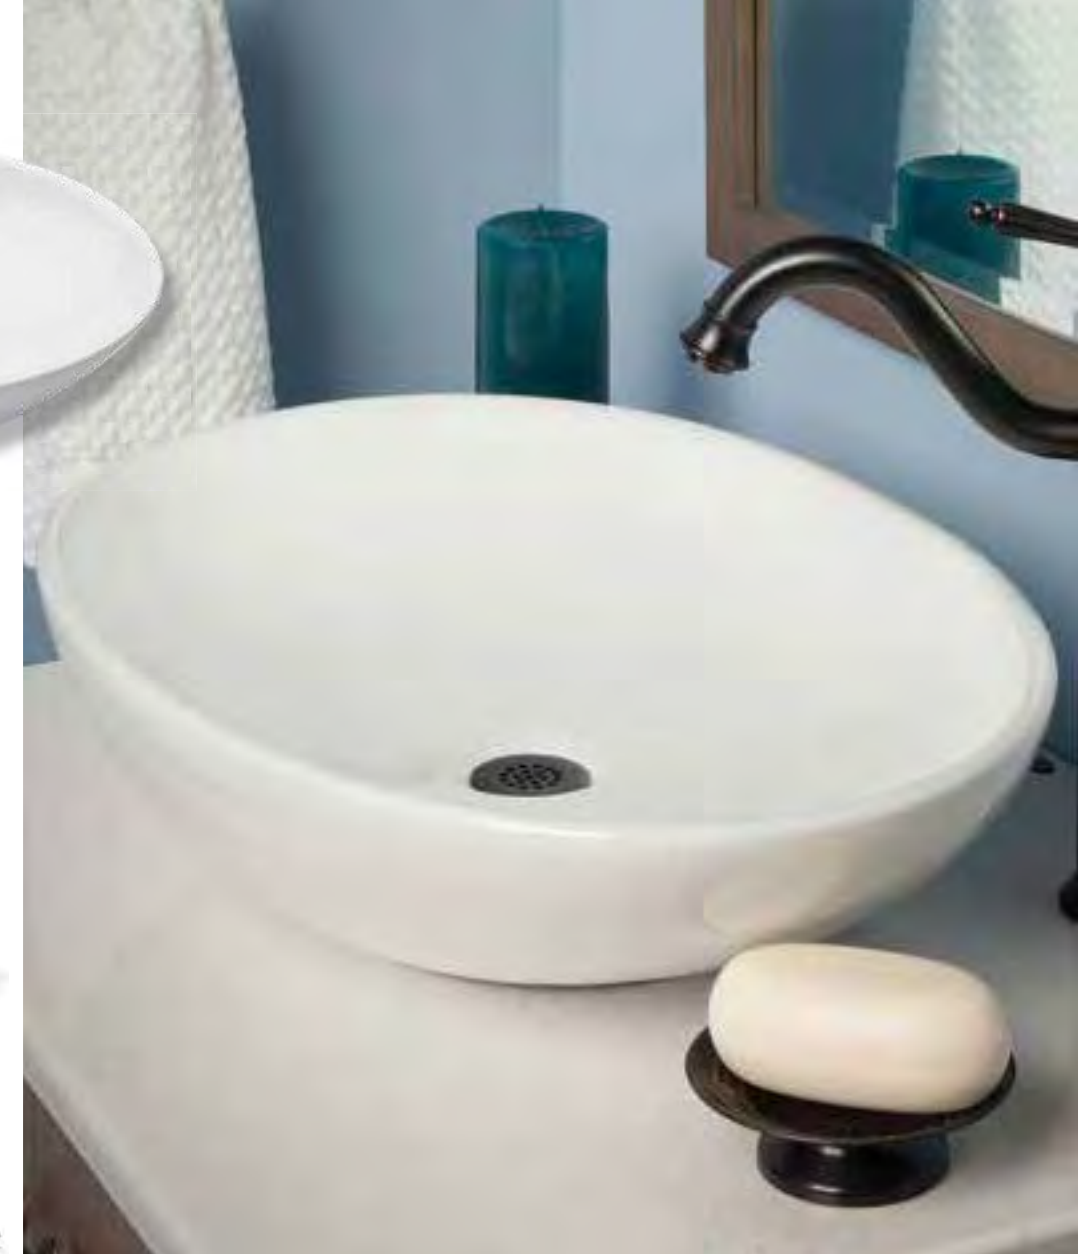

TP-V07W
Bianco Uovo
$153 (sink only)