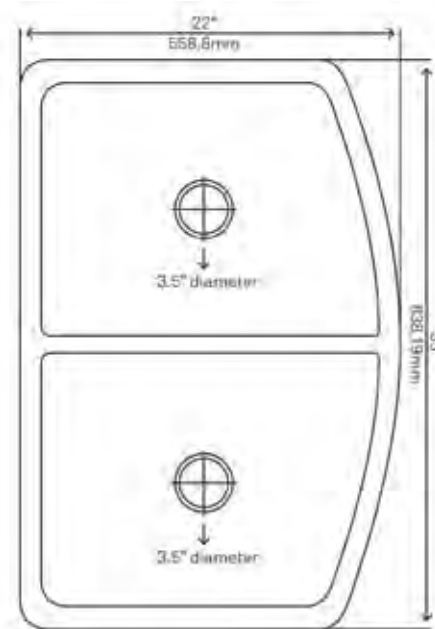

STANDARD SPECIFICATIONS

- Hand hammered antique finish
- 16-gauge recycled copper
- Tolerance = +/- 1/2"
- 3.5-inch drain opening
- Apron extends 3.5" on both sides
- Drop-in or Undermount installation
- Standard U.S. plumbing connection
- Artisan made in Mexico
- Outside: 33" x 22" x 10.5"
- Inside each basin: 14" x 18" x 10"

Suggested Coordinating Faucet

- NKF-H24ORB Kitchen Faucet