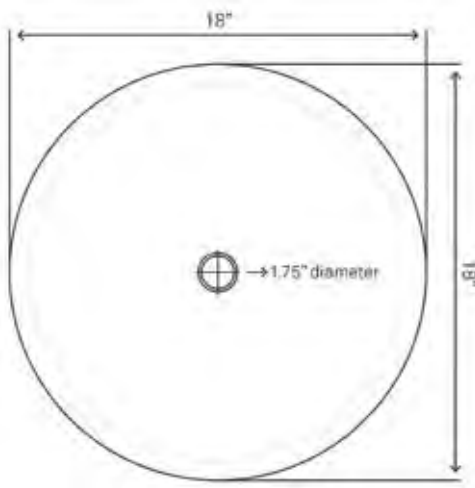

$183 (sink only)