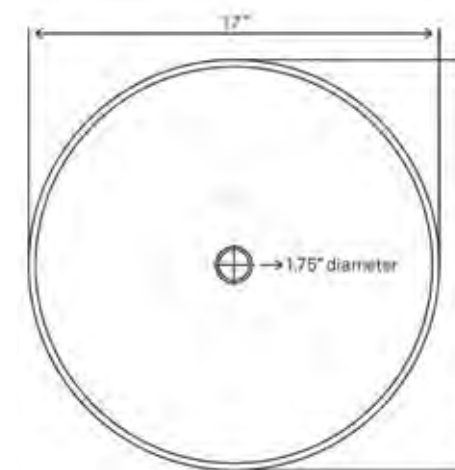

STANDARD SPECIFICATIONS

- Natural travertine hand crafted by master artisans
- Standard U.S. plumbing connection
- 1.75-inch drain opening
- Outside: 17 x 5.75-inches

FAUCET SPECIFICATIONS

- Solid brass construction
- 1.5-inch diameter hole required
- cUPC/AB1953 low lead compliant
- NSF, ASME and CSA certified
- Lifetime Limited Warranty

Set Includes

- Vessel Sink • Vessel Faucet
- Umbrella Drain • Glacier Ice Sealer