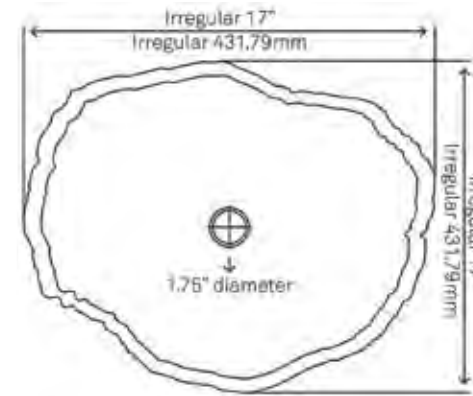

STANDARD SPECIFICATIONS

- Polished inside, natural outside
- Each piece is unique
- No overflow
- No mounting ring required
- Photos sent prior to shipping
- Standard U.S. plumbing connection
- Outside: 17" x 5.75" (Irregular)
- Inside: 15" x 5" (Irregular)

Complete Kits Include

- Vessel sink
- Umbrella drain
- Glacier Ice sealer