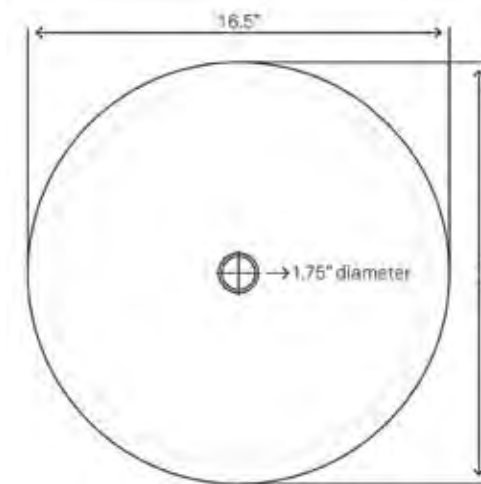

Set Includes

- Vessel Sink • Vessel Faucet
- Pop-up Drain • Mounting Ring • Glacier Ice Sealer