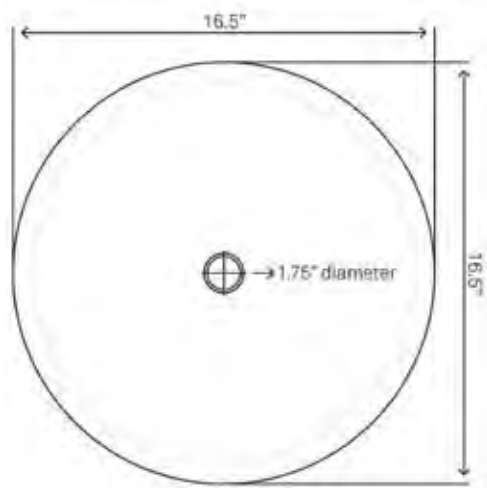

Set Includes

- Vessel Sink • Vessel Faucet
- Pop-up Drain • Mounting Ring • Glacier Ice Sealer