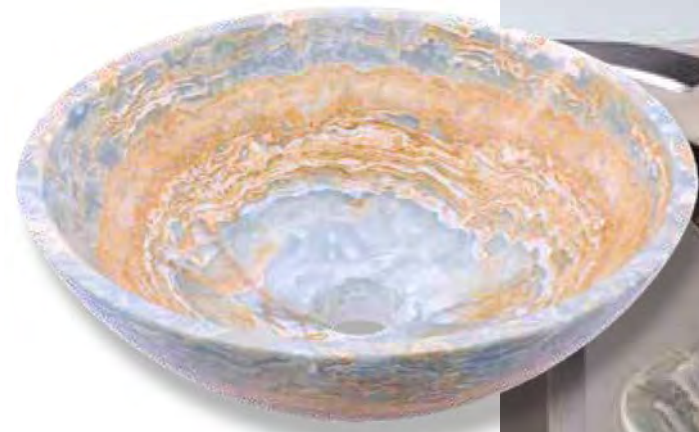

Complete Kits Include

- Vessel sink • Umbrella drain
- Glacier Ice sealer

Chrome
NOSV-HOCH \$535

Oil Rubbed Bronze
NOSV-HOORB \$545

Brushed Nickel
NOSV-HOBN \$539

NOSV-BO
Blue Onyx

\$1,199 (sink only)

STANDARD SPECIFICATIONS