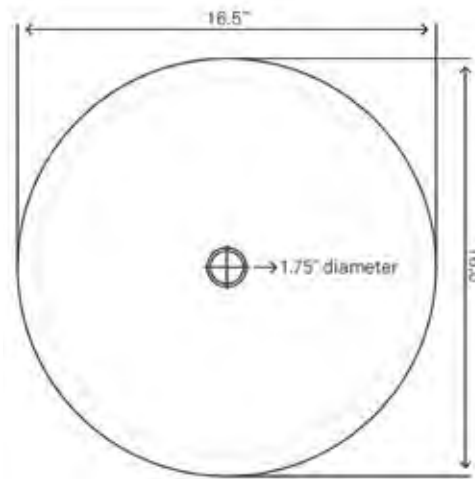

STANDARD SPECIFICATIONS

- Thick high tempered glass vessel sink
- Polished inside
- Textured painted exterior
- Stain and scratch resistant
- Standard U.S. plumbing connection
- Above counter installation
- 1.75-inch drain opening
- Outside: 16.5 x 5.75-inches