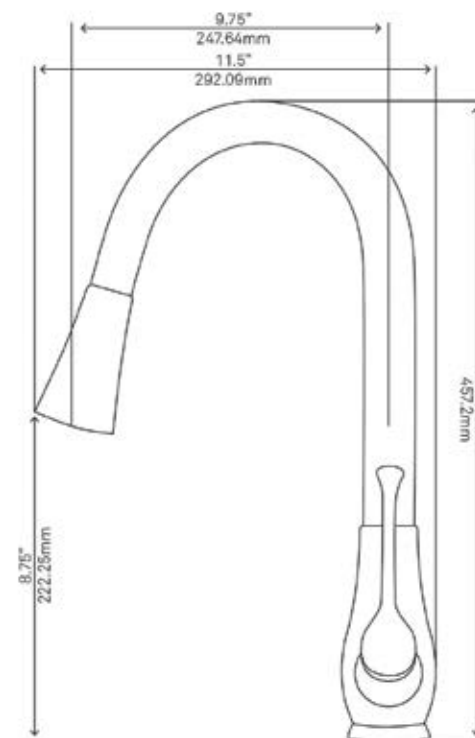

STANDARD SPECIFICATIONS

- 360-degree high arc pull-down
- Adjustable spray or aerated flow
- Solid brass construction
- Drip free high pressure ceramic cartridge
- 2-inch wide spout extends up to 30-inches
- Detaches separately for easy cleaning
- AB1953 low lead compliant
- CUPC and NSF/ANSI 61 certified
- Lifetime Limited Warranty