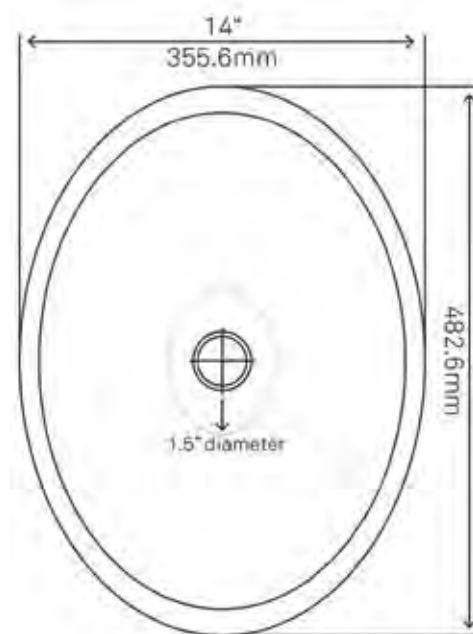

STANDARD SPECIFICATIONS

- Hand hammered antique finish
- 16-gauge double wall copper construction
- Above counter installation
- Approximate dimensions
- 1.5-inch drain opening
- No mounting ring required
- Tolerance = +/- 1/4"
- Artisan made in Mexico
- Outside: 19" x 14" x 6"
- Inside: 17" x 12" x 5.5"