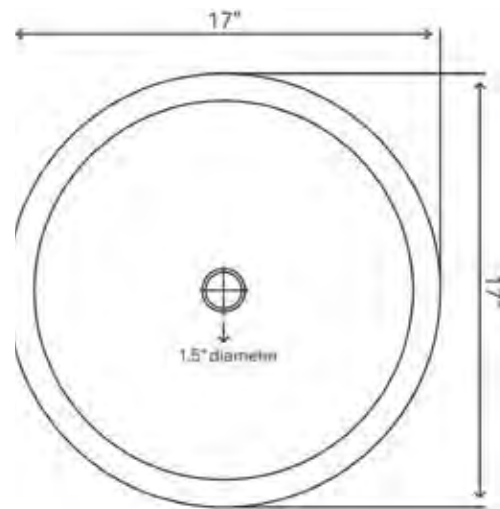

STANDARD SPECIFICATIONS

- Drop-in or Undermount installation
- Standard U.S. plumbing connection
- Hand hammered antique finish
- 18-gauge recycled copper
- Approximate dimensions
- Tolerance = +/- 1/2"
- 1" flat rim
- 1.5-inch drain opening
- Artisan made in Mexico
- Outside: 17" x 6"
- Inside: 15" x 5.5"