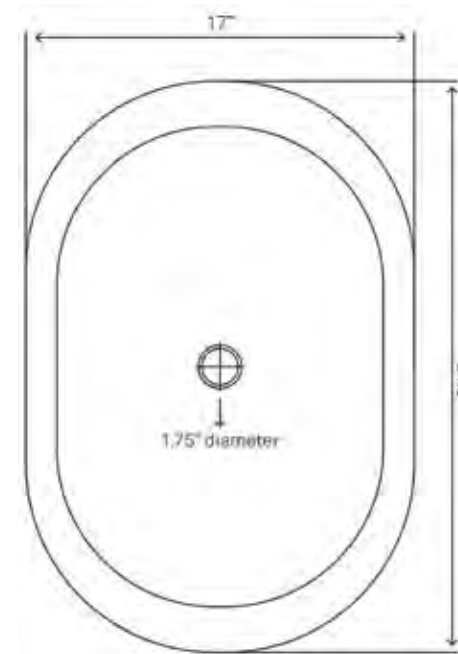

STANDARD SPECIFICATIONS

- Easy to clean scratch resistant surface
- Non-porous material
- No mounting ring required
- Standard U.S. plumbing connections
- Designed for above counter installation
- Outside: 24.5" x 17" x 4.25"
- Inside: 19.75" x 12" x 4"

Complete Kits Include

- Vessel sink
- Pop-up drain
- Glacier Ice sealer