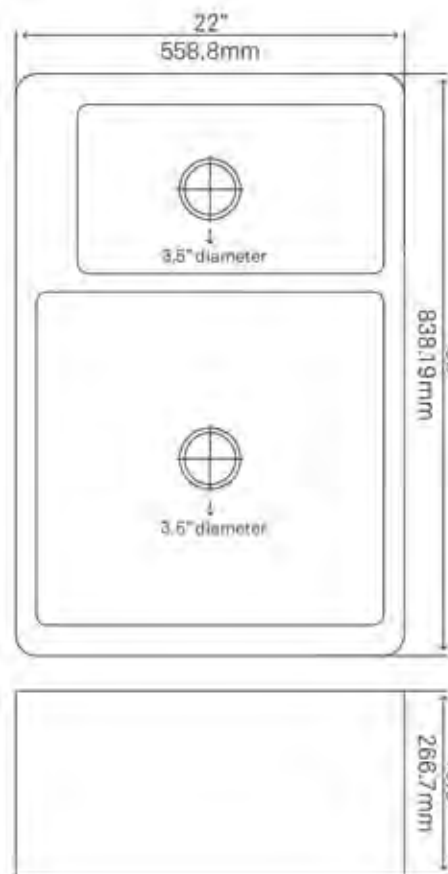

STANDARD SPECIFICATIONS

- Hand hammered antique finish
- 16-gauge recycled copper
- Tolerance = +/- 1/2"
- 3.5-inch drain opening
- Apron extends 3.5" on both sides
- Drop-in or Undermount installation
- Standard U.S. plumbing connection
- Artisan made in Mexico
- Outside: 33" x 22" x 10.5"
- Large basin: 16.5" x 18" x 10"
- Small basin: 11.5" x 16" x 8.5"

Suggested Coordinating Faucet

- NKF-H24ORB Kitchen Faucet