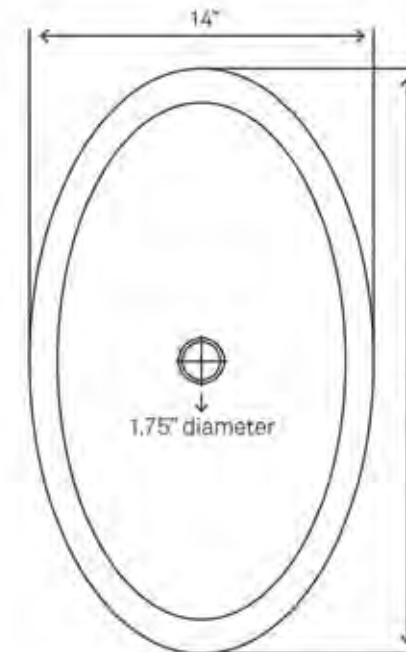

$173 (sink only)

STANDARD SPECIFICATIONS

- Made with 1/2" high tempered glass
- No overflow
- 1.75-inch drain opening
- Scratch resistant and non-porous
- Standard U.S. plumbing connections
- Designed for above counter installation
- Outside: 21.5" x 14" x 4.25/6"

Complete Kits Include

- Vessel sink • Pop-up drain
- Mounting ring • Glacier Ice sealer