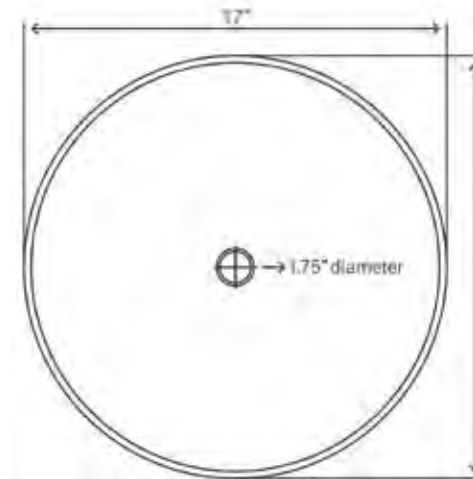

\$259 (sink only)

STANDARD SPECIFICATIONS

- Thick tempered glass vessel sink
- Artisan painted red exterior
- Stain and scratch resistant polished inside
- Standard U.S. plumbing connection
- High tempered glass
- Outside: 17 x 6 -inches
- 1.75-inch drain opening