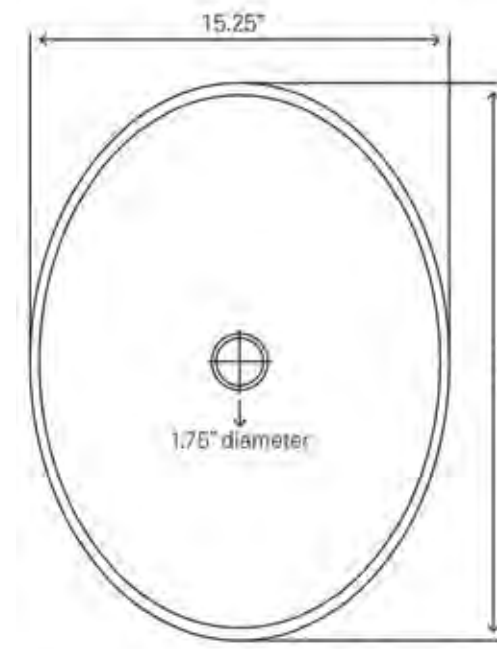

STANDARD SPECIFICATIONS

- Polished inside and out
- 1.75-inch drain opening
- Made with high tempered glass
- Scratch resistant and non-porous
- Standard U.S. plumbing connections
- Designed for above counter installation
- Outside: 19.75" x 15.25" x 5.5"