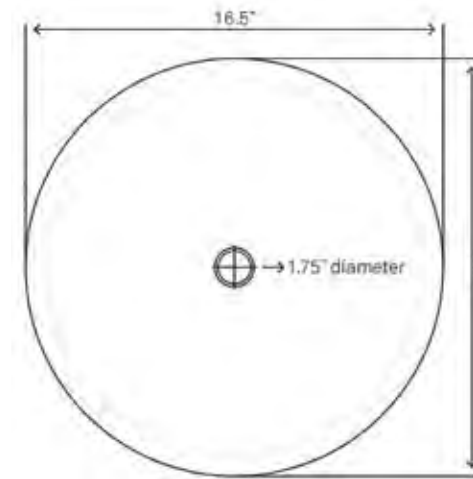

\$239

STANDARD SPECIFICATIONS

- 1.75-inch drain opening
- Made with 1/2" high tempered glass
- Scratch resistant and non-porous
- Standard U.S. plumbing connections
- Silver and red painted exterior
- Designed for above counter installation
- Outside: 16.5" x 5.75"