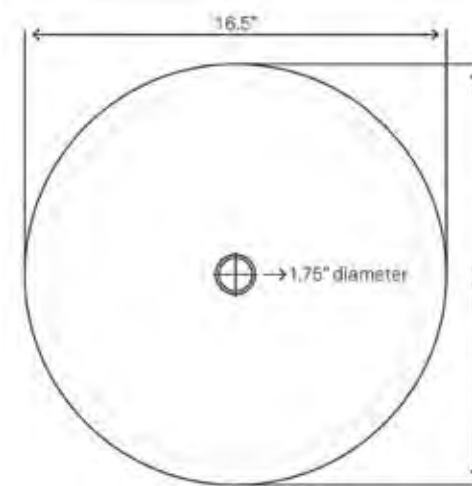

NSFC-027001ORB
Distorto Set

Rubbed Bronze \$469

SINK SPECIFICATIONS

- Made with 1/2-inch high tempered glass
- Scratch resistant and non-porous inside
- Round hand painted glass vessel
- 1.75-inch standard drain opening
- Outside: 16.5" x 6"