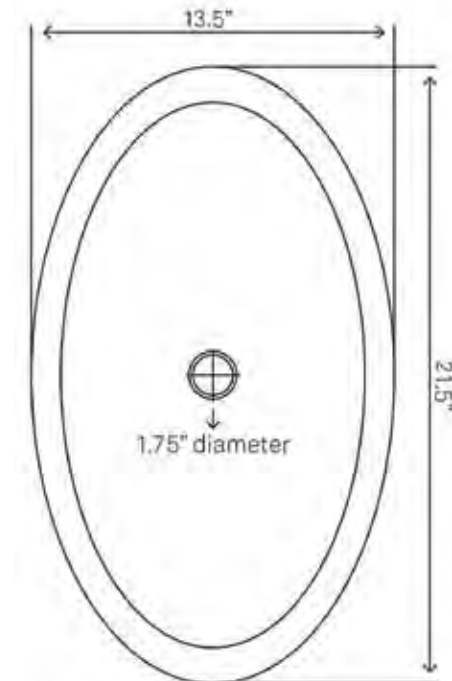

Rubbed Bronze $489