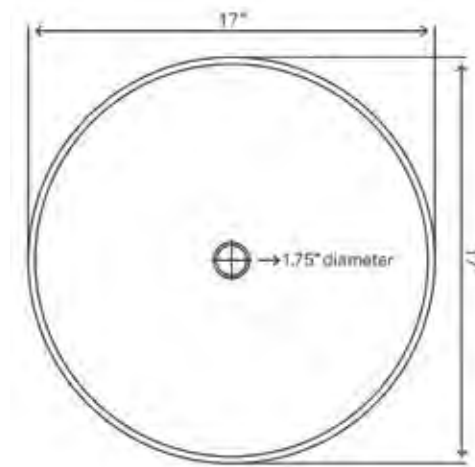

STANDARD SPECIFICATIONS

- Above counter installation
- No overflow
- 5/8" thick travertine
- Item weight: 24lbs
- Consistent in color
- No mounting ring required
- Standard U.S. plumbing connections
- Outside: 17" x 5.75"
- Inside: 15.75" x 5"

Complete Kits Include

- Vessel sink
- Umbrella drain
- Glacier Ice sealer