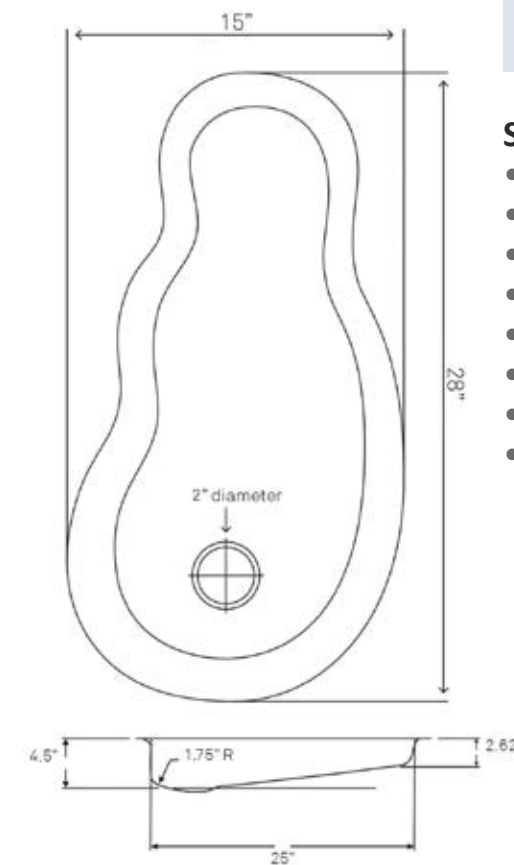

STANDARD SPECIFICATIONS

- Hand hammered antique finish
- Approximate dimensions
- Tolerance = +/- 1/2"
- 3.5-inch drain opening
- 16-gauge recycled copper
- Drop-in or Undermount installation
- Standard U.S. plumbing connection
- Artisan made in Mexico
- Outside: 33" x 22" x 10.5"
- Large basin: 16.5" x 18" x 10"
- Small basin: 11.5" x 16" x 8"

Suggested Coordinating Faucet
• NKF-H24ORB Kitchen Faucet

TCB-009AN
Cayenne
$1,399

STANDARD SPECIFICATIONS

- Hand hammered antique finish
- Drop-in or Undermount installation
- 16-gauge recycled copper construction
- Standard U.S. plumbing connection
- 1.5" flat rim
- Tolerance = +/- 1/2"
- 2-inch drain opening
- Outside: 28" x 15" x 6"