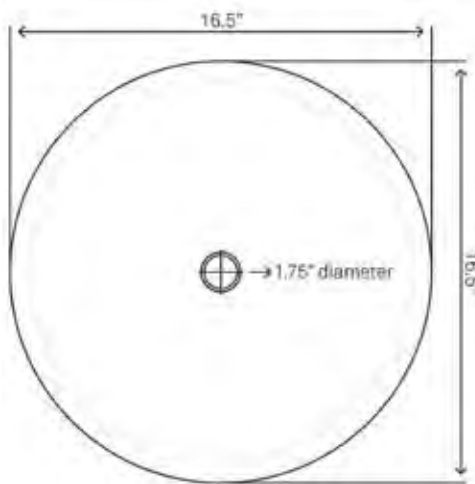

**NSFC-021001ORB
Modello Set**

Rubbed Bronze \$469

SINK SPECIFICATIONS

- Made with 1/2-inch high tempered glass
- Scratch resistant and non-porous inside
- Round hand painted glass vessel
- 1.75-inch standard drain opening
- Outside: 16.5" x 6"