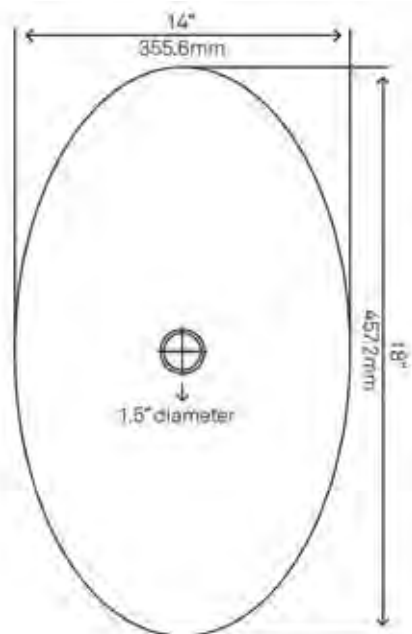

Natural \$839

STANDARD SPECIFICATIONS

- Hand hammered living finish
- Approximate dimensions due to handmade craftsmanship
- 1.5-inch drain opening
- Artisan made in Mexico
- 14-gauge copper
- Outside: 18" x 14" x 6"