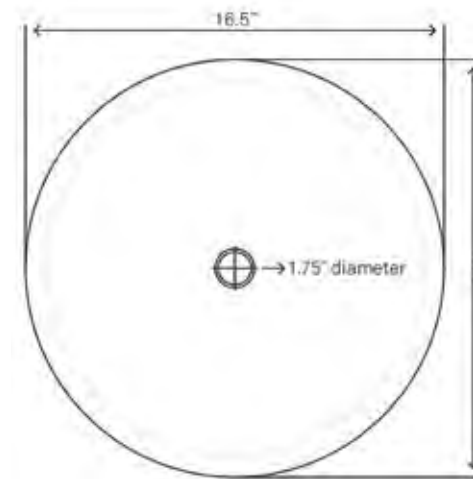

Complete Kits Include

- Vessel sink • Pop-up drain
- Mounting ring • Glacier Ice sealer

Chrome
TIS-316GCH \$275

Oil Rubbed Bronze
TIS-316GORB \$285

Brushed Nickel
TIS-316GBN \$279

TIS-168G
Nera

\$163 (sink only)