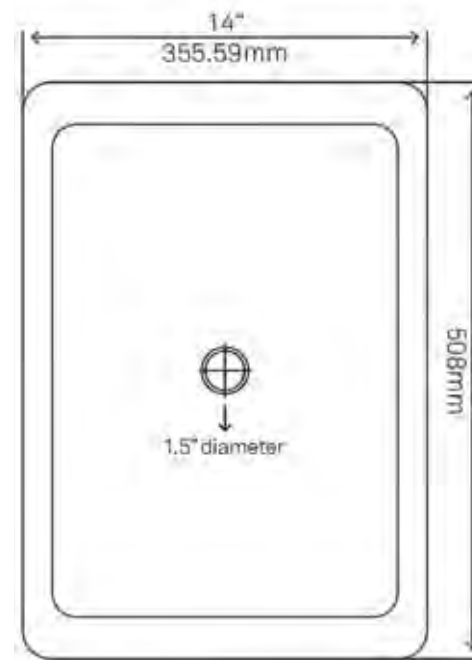

TCU-013NAORB   **$769**
• Includes Rubbed Bronze Strainer Drain

STANDARD SPECIFICATIONS

- Hand hammered natural finish
- Standard U.S. plumbing connection
- 16-gauge copper construction
- Drop-in installation
- 2" tall apron
- 1.5-inch drain opening
- Tolerance = +/- 1/2"
- Artisan made in Mexico
- Outside: 20" x 14" x 6"
- Inside: 16" x 12" x 5.5"