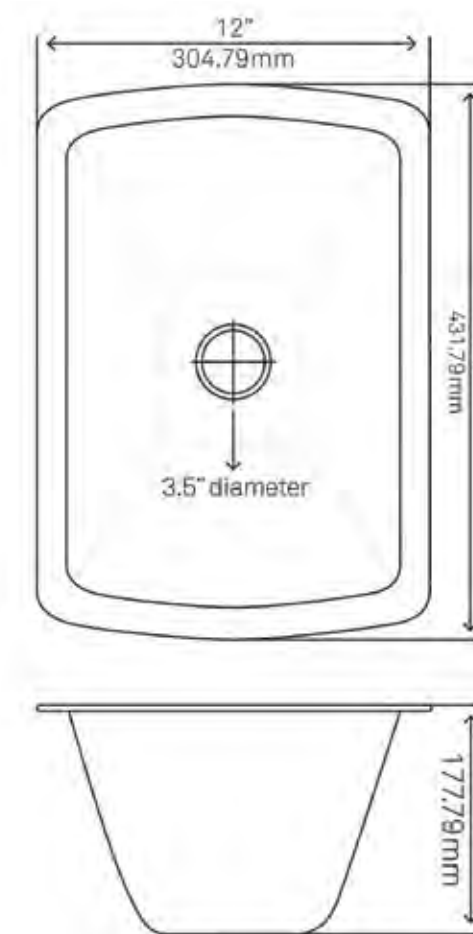

STANDARD SPECIFICATIONS

- 1-inch flat rim
- 16-gauge recycled copper construction
- Drop-in or Undermount installation
- Standard U.S. plumbing connection
- Hand hammered antique finish
- Tolerance = +/- 1/2"
- 3.5-inch drain opening
- Artisan made in Mexico
- Outside: 15" x 7"
- Inside: 13" x 6.5"

**TCB-002AN
Cordoba**
$329 (sink only)

STANDARD SPECIFICATIONS

- 1-inch flat rim
- 16-gauge recycled copper construction
- Drop-in or Undermount installation
- Standard U.S. plumbing connection
- Hand hammered antique finish
- Tolerance = +/- 1/2"
- 3.5-inch drain opening
- Artisan made in Mexico
- Outside: 17" x 12" x 7"
- Inside: 15" x 10" x 6.5"