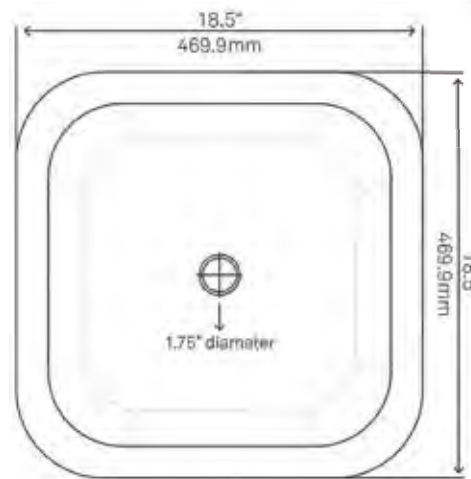

TP-V02W
Bianco
\$143

STANDARD SPECIFICATIONS

- Easy to clean scratch resistant surface
- Non-porous surface
- No mounting ring required
- Standard U.S. plumbing connections
- Designed for above counter installation
- Outside: 18.5" x 18.5" x 4.25"
- Inside: 14" x 14" x 3.75"