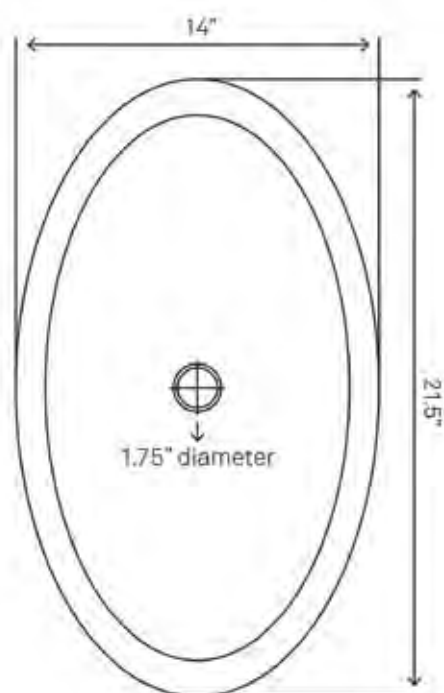

Set Includes

- Vessel Sink • Vessel Faucet
- Pop-up Drain • Mounting Ring • Glacier Ice Sealer