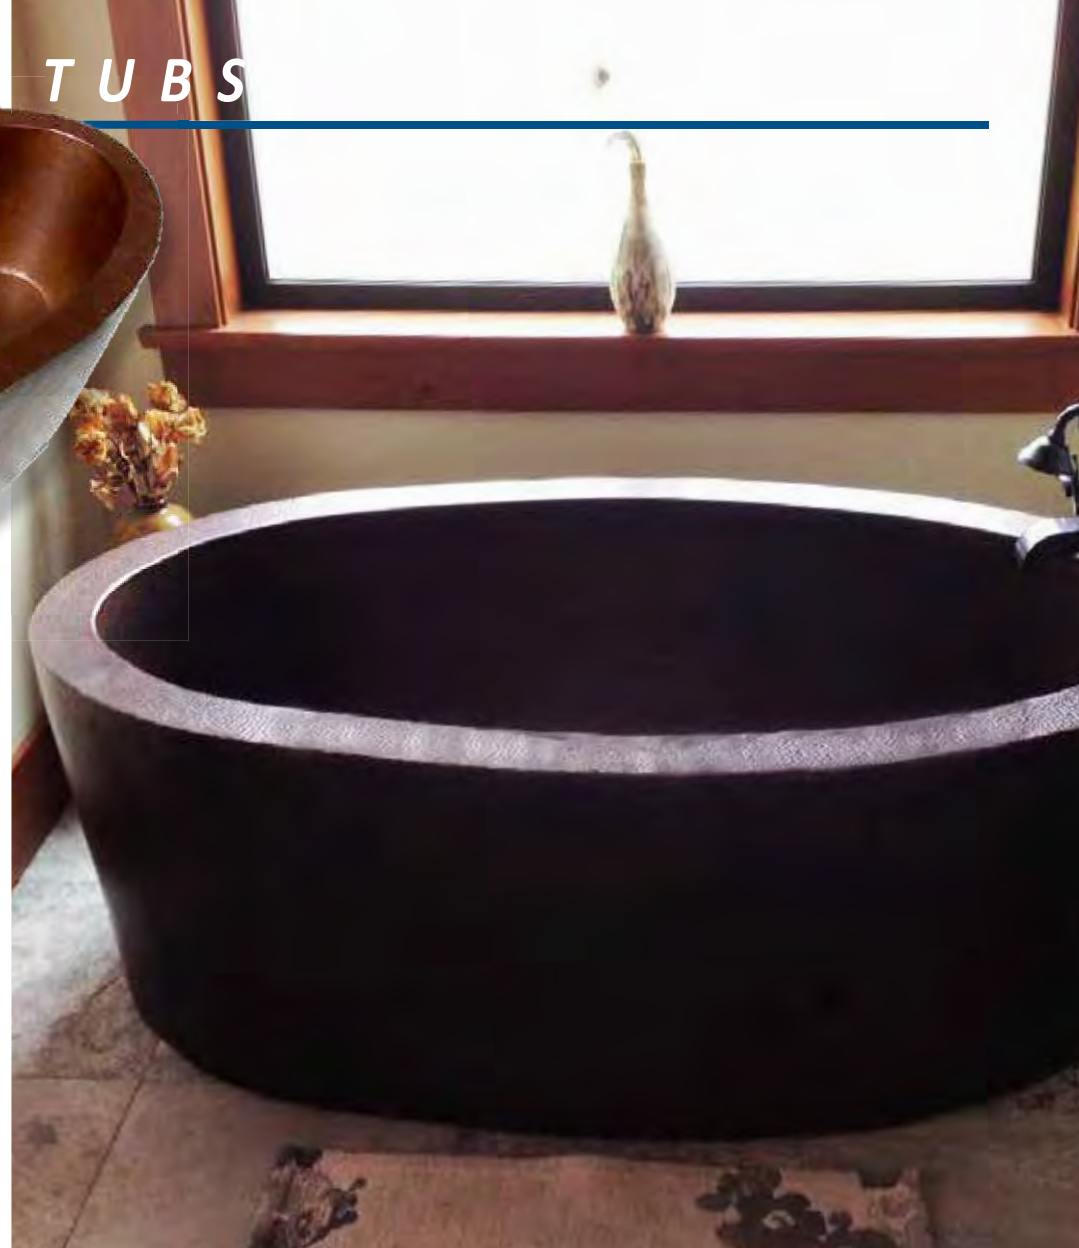

**NBT-DAK
Dakota**

$15,959 (tub only)

STANDARD SPECIFICATIONS

- Double Wall 16 Gauge Copper
- Hand hammered antique finish
- 16-gauge recycled copper construction
- Standard U.S. Plumbing Connection
- Artisan made in Mexico
- 2 " Drain
- Tolerance = +/- 1/2"
- Artisan made in Mexico
- Inside dimensions: 57" x 29" x 21"
- Outside dimensions: 64" x 36" x 24"