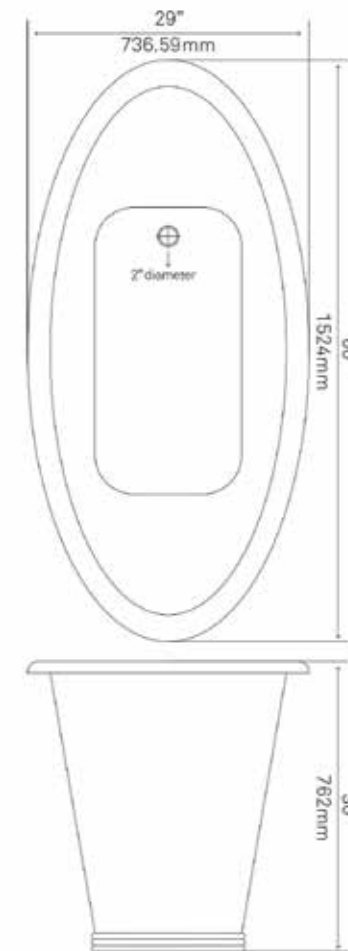

*NBT-ADA-60 $11,497
NBT-ADA-66 $11,597
NBT-ADA-72 $11,697
(tub only)