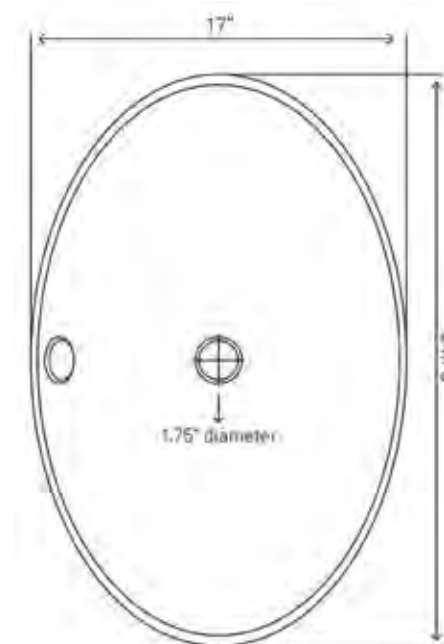

STANDARD SPECIFICATIONS

- Easy to clean scratch resistant surface
- Non-porous material
- No mounting ring required
- Standard U.S. plumbing connections
- Designed for above counter installation
- Outside: 24.5" x 17" x 4.25"
- Inside: 19.75" x 12" x 4"

Complete Kits Include

- Vessel sink
- Pop-up drain
- Glacier Ice sealer

TP-V07W
Bianco Uovo
$153 (sink only)

STANDARD SPECIFICATIONS

- Easy to clean scratch resistant surface
- Non-porous material
- Has overflow
- No mounting ring required
- Designed for above counter installation
- Standard U.S. plumbing overflow connections
- Outside: 24.75" x 17" x 5.75"
- Inside: 15.25" x 23.75" x 4"

Complete Kits Include

- Vessel sink
- Pop-up drain
- Glacier Ice sealer