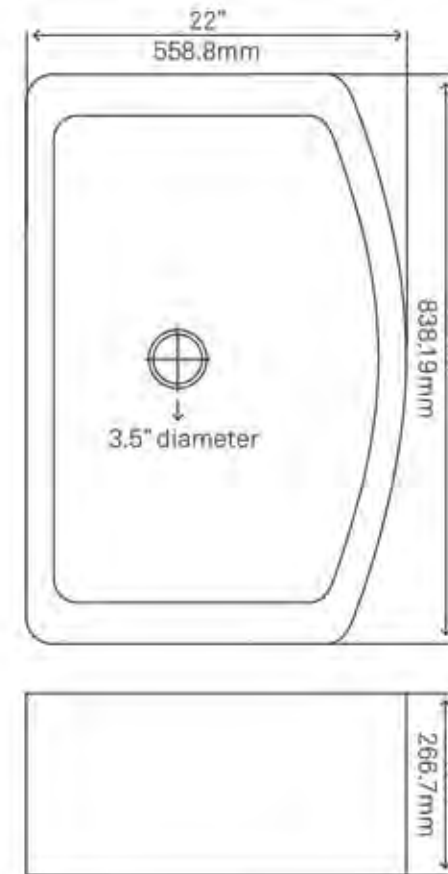

STANDARD SPECIFICATIONS

- Hand hammered antique finish
- 16-gauge recycled copper
- Tolerance = +/- 1/2"
- 3.5-inch drain opening
- Apron extends 3.5" on both sides
- Drop-in or Undermount installation
- Standard U.S. plumbing connection
- Artisan made in Mexico
- Outside: 33" x 22" x 10.5"
- Large basin: 16.5" x 18" x 10"
- Small basin: 11.5" x 16" x 8.5"

Suggested Coordinating Faucet

- NKF-H24ORB Kitchen Faucet

TCK-008AN
Redondeado
$2,895 (sink only)

STANDARD SPECIFICATIONS

- Hand hammered antique finish
- 16-gauge recycled copper
- Tolerance = +/- 1/2"
- 3.5-inch drain opening
- Apron extends 3.5" on both sides
- Drop-in or Undermount installation
- Standard U.S. plumbing connection
- Artisan made in Mexico
- Outside: 33" x 22" x 10.5"
- Inside: 29" x 18" x 10"

Suggested Coordinating Faucet

- NKF-H24ORB Kitchen Faucet