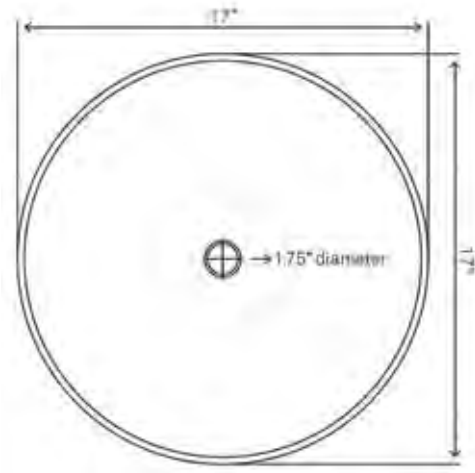

STANDARD SPECIFICATIONS

- Hand crafted by our master artisans
- 7/8" thick granite
- Polished black interior
- Natural textured exterior
- No mounting ring required
- Standard U.S. plumbing connection
- Outside: 17" x 5.75"
- Inside: 15.25" x 5"

Complete Kits Include

- Vessel sink • Umbrella drain
- Glacier Ice sealer