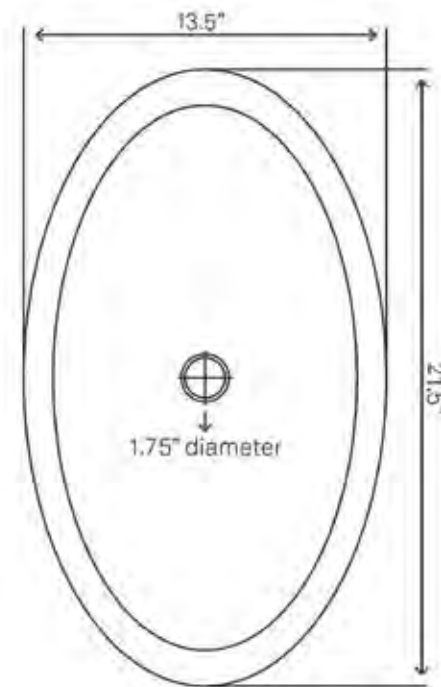

TIG-7032-8031
Argento
$259 (sink only)

STANDARD SPECIFICATIONS

- Fluorescent silver, foil painted bottom
- Made with high tempered glass
- Scratch resistant and non-porous
- Designed for above counter installation
- Standard U.S. plumbing connections
- 1.75-inch drain opening
- Designed for above counter installation
- Outside: 21.5" x 13.5" x 4.25/6"

Complete Kits Include
• Vessel sink • Pop-up drain
• Mounting ring • Glacier Ice sealer