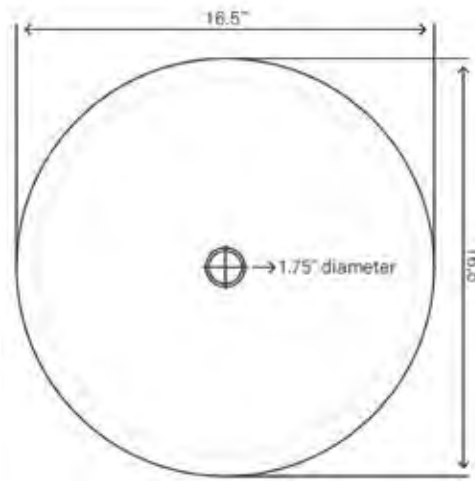

STANDARD SPECIFICATIONS

- High tempered glass
- Textured painted outside
- Above counter installation
- Standard U.S. plumbing connection
- 1.75-inch drain opening
- Stain and scratch resistant, polished inside
- Outside: 16.5" x 5.75"

Complete Kits Include

- Vessel sink • Pop-up drain
- Mounting ring • Glacier Ice sealer

STANDARD SPECIFICATIONS

- High tempered glass
- Stain and scratch resistant inside
- Textured painted outside
- Above counter installation
- Standard U.S. plumbing connection
- 1.75-inch drain opening
- Outside: 16.5" x 5.75"

Complete Kits Include

- Vessel sink • Pop-up drain
- Mounting ring • Glacier Ice sealer