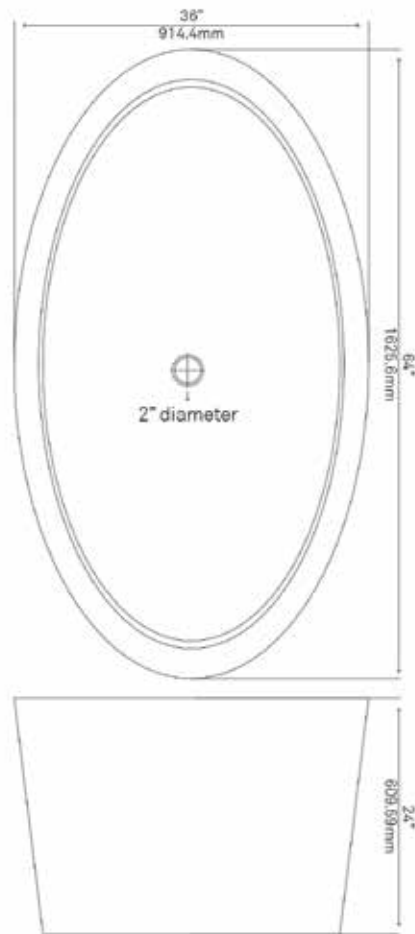

$15,959 (tub only)

STANDARD SPECIFICATIONS

- Double Wall 16 Gauge Copper
- Hand hammered antique finish
- 16-gauge recycled copper construction
- Standard U.S. Plumbing Connection
- Artisan made in Mexico
- 2 " Drain
- Tolerance = +/- 1/2"
- Artisan made in Mexico
- Inside dimensions: 57" x 29" x 21"
- Outside dimensions: 64" x 36" x 24"