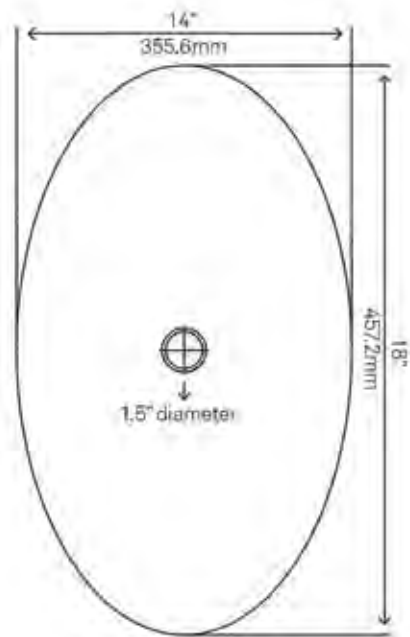

STANDARD SPECIFICATIONS

- Above counter installation
- Hand hammered natural finish
- Standard U.S. plumbing connection
- 14-gauge copper construction
- Approximate dimensions
- 1.5-inch drain opening
- No mounting ring required
- Tolerance = +/- 1/4"
- Artisan made in Mexico
- Outside: 18" x 14" x 6"