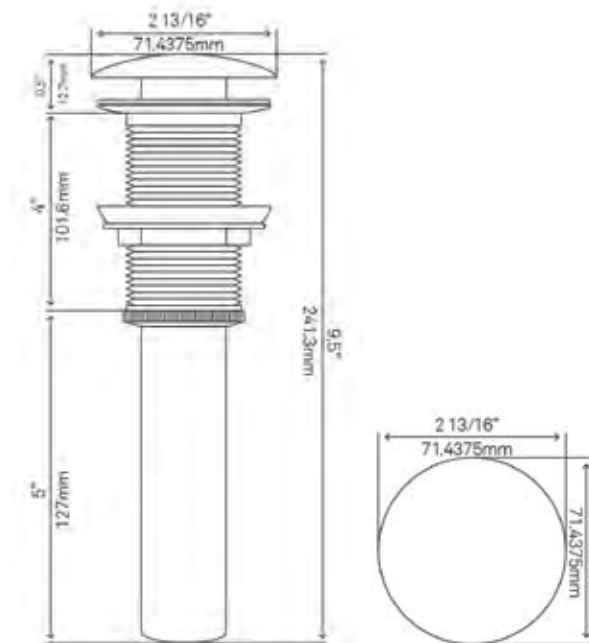

UPD-CH
Chrome $43

UPD-ORB
Oil-rubbed bronze $47

STANDARD SPECIFICATIONS

- Umbrella vessel sink drain
- Solid brass construction
- Includes rubber seals and fastener for installation
- 9.5-inches total length
- Fits any standard 1.75-inch drain opening
- cUPC