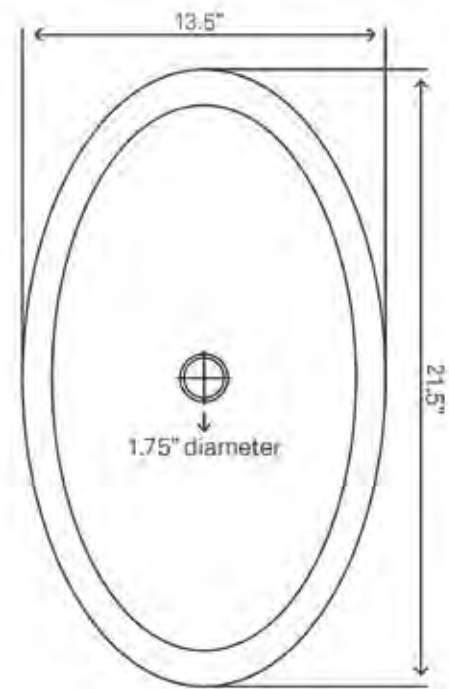

STANDARD SPECIFICATIONS

- High tempered glass
- 1/2" thick tempered glass
- Above counter installation
- Stain and scratch resistant inside
- Standard U.S. plumbing connection
- 1.75-inch drain opening
- Outside: 21.5" x 13.5" x 4.25/6"