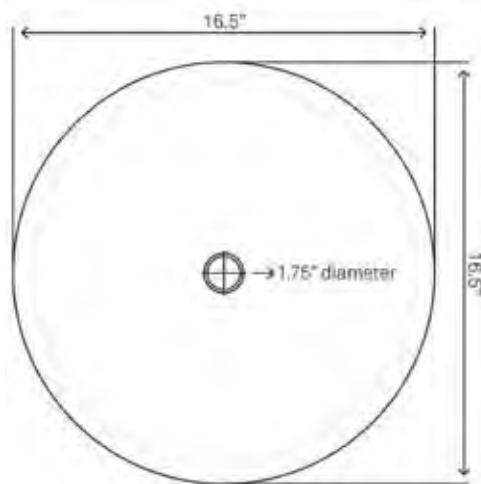

Set Includes

- Vessel Sink • Vessel Faucet
- Pop-up Drain • Mounting Ring • Glacier Ice Sealer

**NSFC-168T136ORB
Ty Set (shown)**