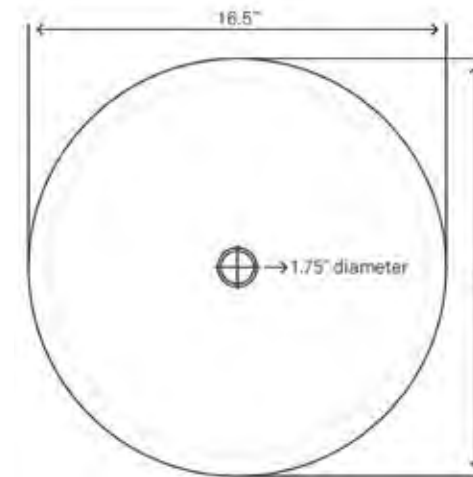

$239 (sink only)