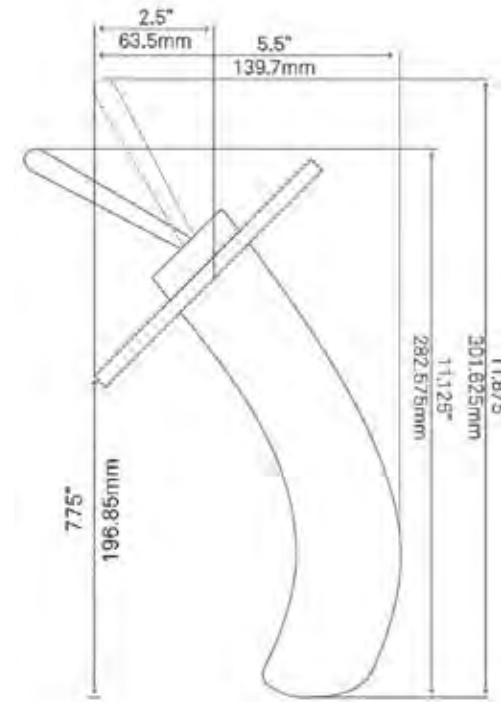

**GF-011CH-C
Squared (shown)**

Chrome
w/ clear glass $186