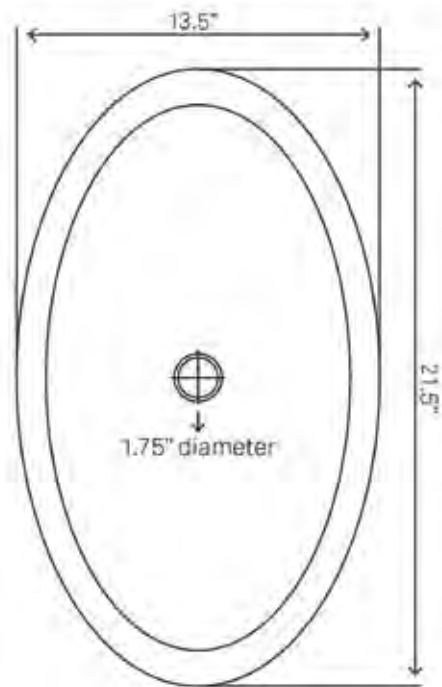

STANDARD SPECIFICATIONS

- High tempered glass
- Textured painted outside
- Above counter installation
- Stain and scratch resistant inside
- Standard U.S. plumbing connection
- 1.75-inch drain opening
- Outside: 21.5" x 13.5" x 4.25/6"

Complete Kits Include

- Vessel sink • Pop-up drain
- Mounting ring • Glacier Ice sealer