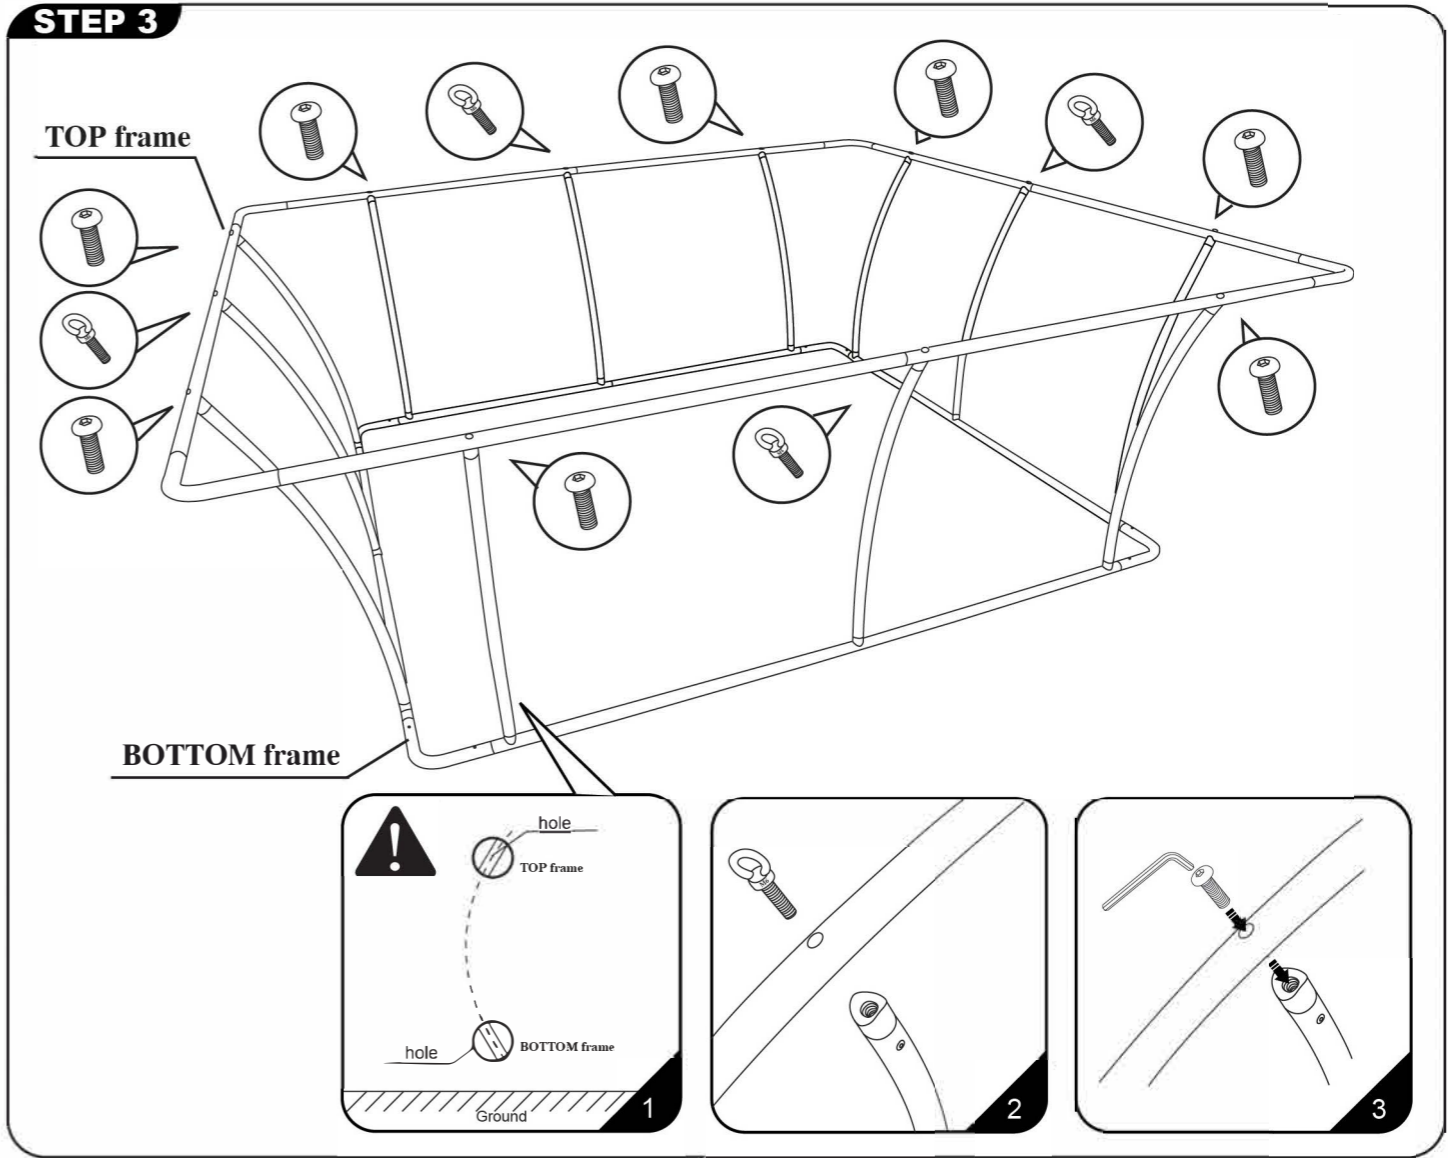

3D-012  
**INSTALLATION STEPS**

Frame Size: 8'(2438mm).L x 3.5'(1067mm).H  
 16'(4877mm).L x 4'(1219mm).H  
 20'(6096mm).L x 4'(1219mm).H

1/4 Graphic Size: mm.L X mm.H  
 mm.L X mm.H  
 mm.L X mm.H

**NEXT PAGE** →

**CAUTION:**  
 PLEASE READ THE INSTRUCTIONS BEFORE INSTALLING PRODUCT