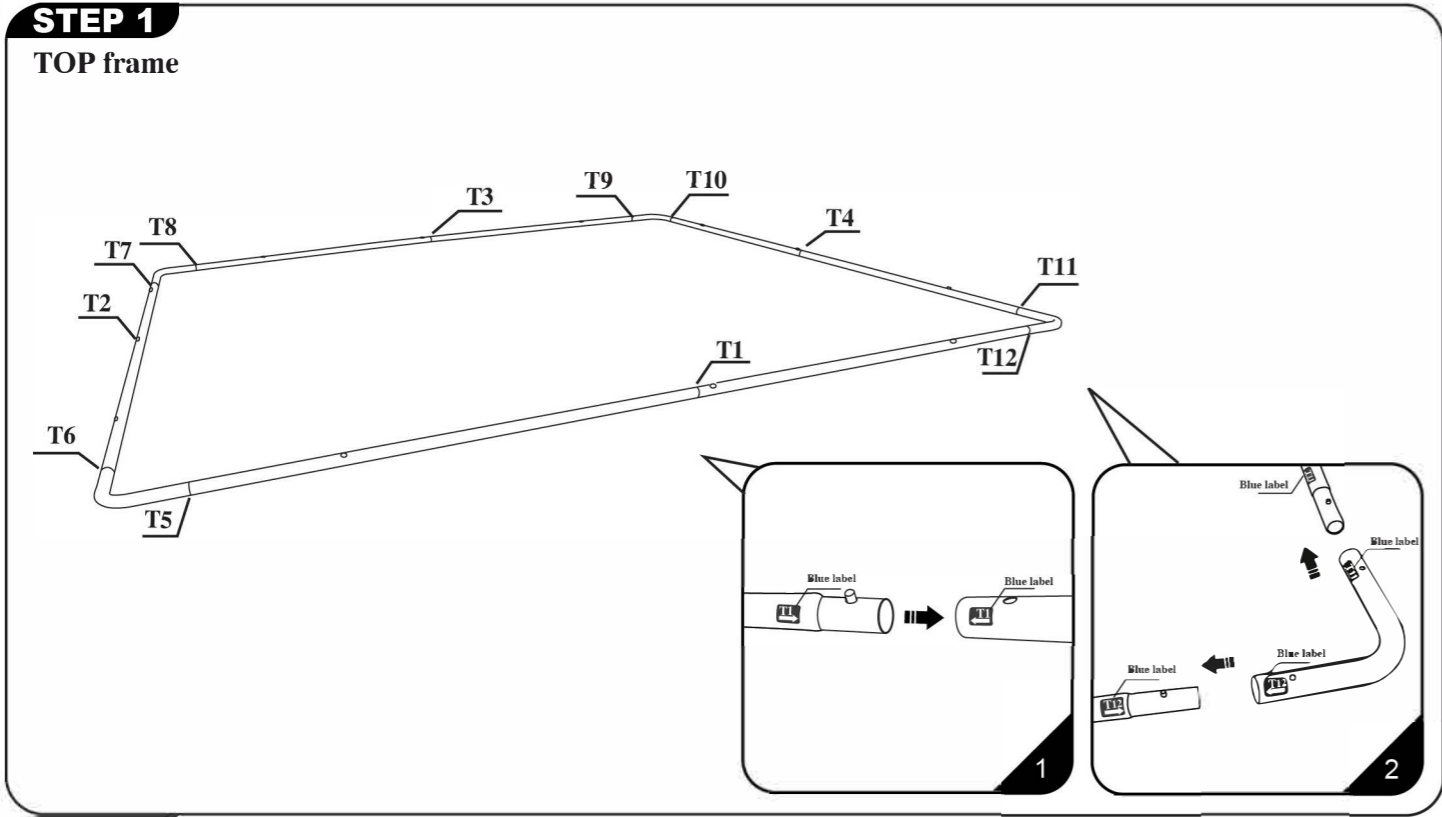

3D-012  
**INSTALLATION STEPS**

Frame Size: 8'(2438mm).L x 3.5'(1067mm).H  
 16'(4877mm).L x 4'(1219mm).H  
 20'(6096mm).L x 4'(1219mm).H

1/4 Graphic Size: mm.L X mm.H  
 mm.L X mm.H  
 mm.L X mm.H

**NEXT PAGE** →