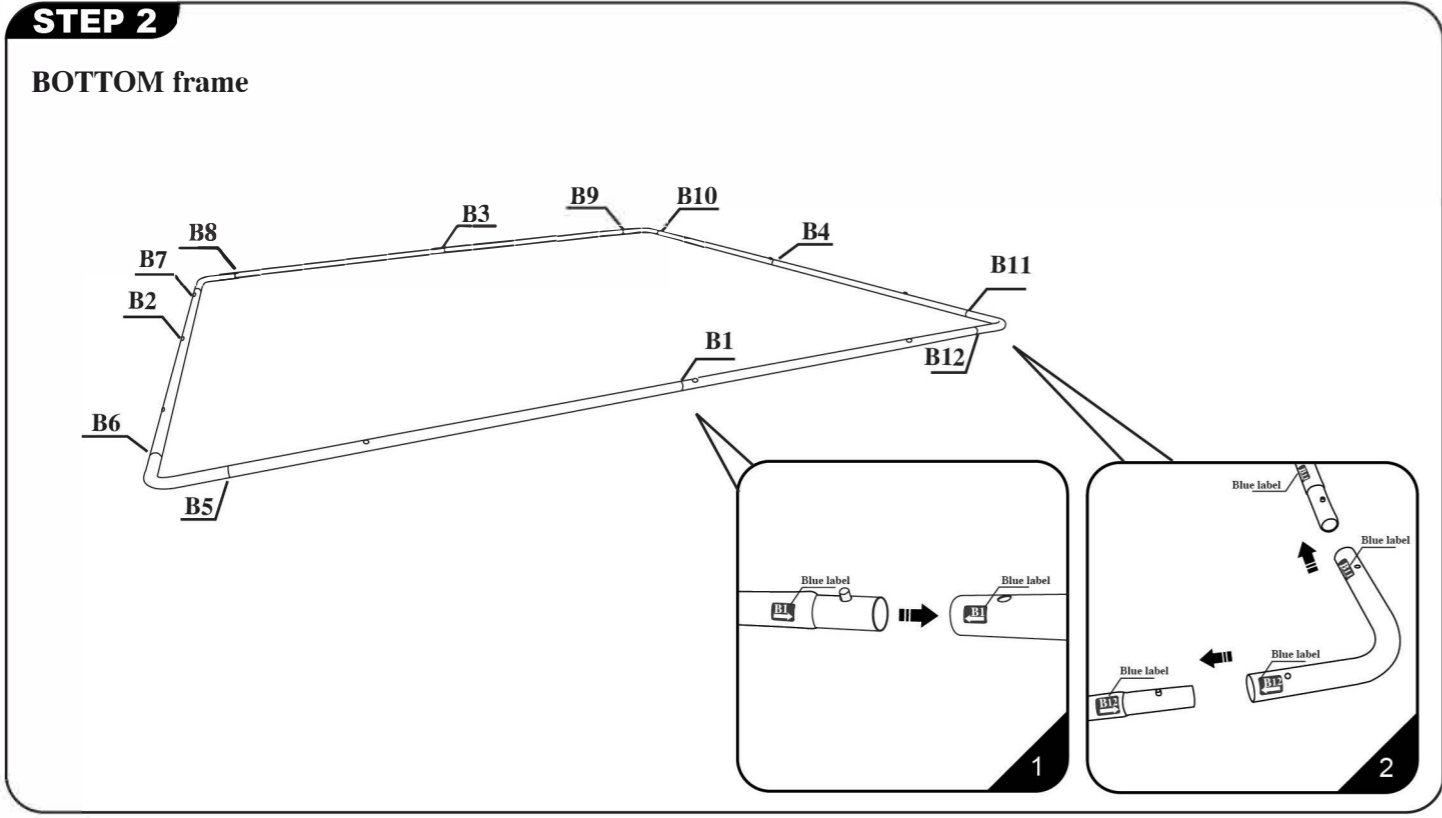

3D-012  
**INSTALLATION STEPS**

Frame Size: 8'(2438mm).L x 3.5'(1067mm).H  
 16'(4877mm).L x 4'(1219mm).H  
 20'(6096mm).L x 4'(1219mm).H

1/4 Graphic Size: mm.L X mm.H  
 mm.L X mm.H  
 mm.L X mm.H

**NEXT PAGE** →