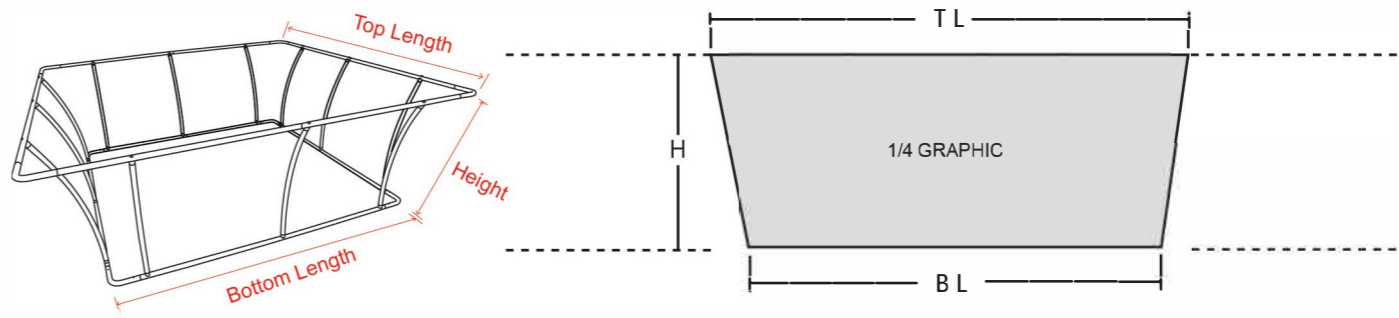

3D-012  
**INSTALLATION STEPS**

Frame Size: 8'(2438mm).L x 3.5'(1067mm).H  
 16'(4877mm).L x 4'(1219mm).H  
 20'(6096mm).L x 4'(1219mm).H

1/4 Graphic Size: mm.L X mm.H  
 mm.L X mm.H  
 mm.L X mm.H

**NEXT PAGE** →