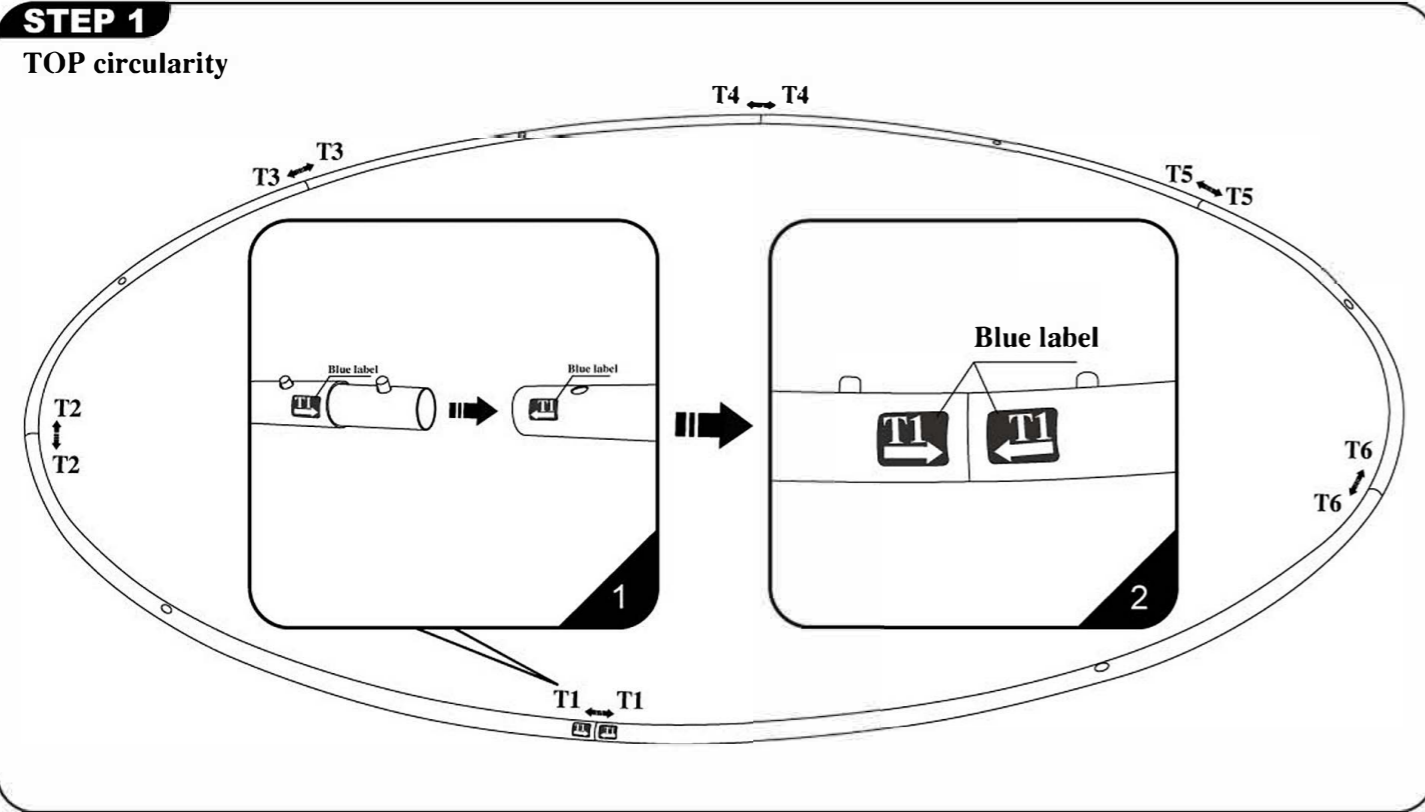

**TAPERED CIRCLE
INSTALLATION STEPS**

Frame Size:
 10'(3048mm).TD / 8'(2438mm).BD x 3.5'(1067mm).H
 14'(4267mm).TD / 12'(3658mm).BD x 4'(1219mm).H
 15'(4572mm).TD / 13'(3962mm).BD x 4'(1219mm).H

1/4 Graphic Size:
 2393mm.TL X 1914mm.BL X 1100mm.H
 3351mm.TL X 2873mm.BL X 1256mm.H
 3591mm.TL X 3112mm.BL X 1256mm.H

NEXT PAGE →

CAUTION:
PLEASE READ THE INSTRUCTIONS BEFORE INSTALLING PRODUCT