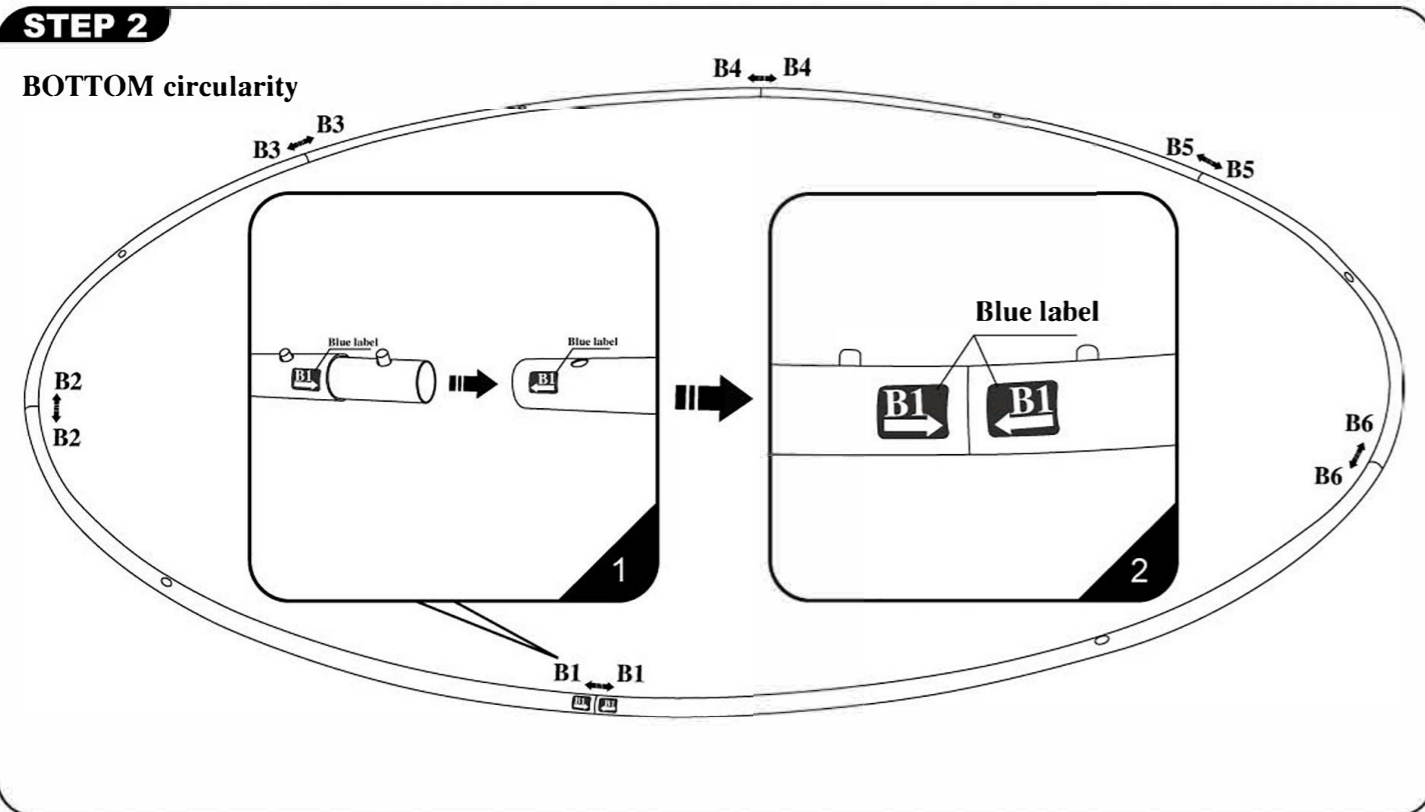

**TAPERED CIRCLE
INSTALLATION STEPS**

Frame Size:
 10'(3048mm).TD / 8'(2438mm).BD x 3.5'(1067mm).H
 14'(4267mm).TD / 12'(3658mm).BD x 4'(1219mm).H
 15'(4572mm).TD / 13'(3962mm).BD x 4'(1219mm).H

1/4 Graphic Size:
 2393mm.TL X 1914mm.BL X 1100mm.H
 3351mm.TL X 2873mm.BL X 1256mm.H
 3591mm.TL X 3112mm.BL X 1256mm.H

NEXT PAGE →

CAUTION:
PLEASE READ THE INSTRUCTIONS BEFORE INSTALLING PRODUCT