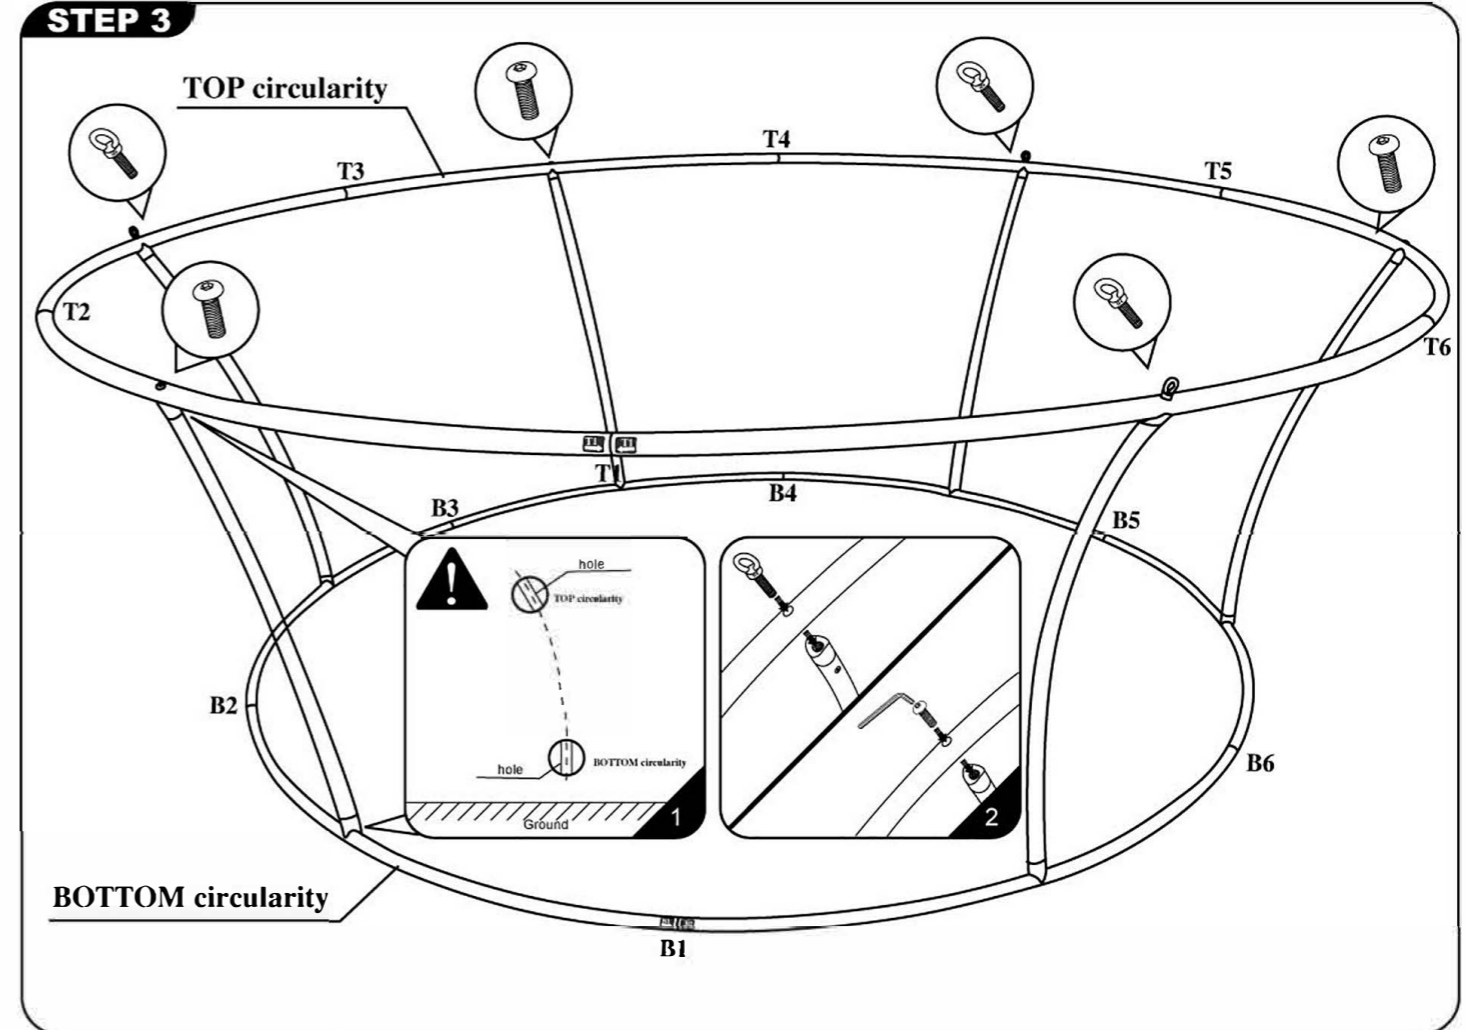

**TAPERED CIRCLE
INSTALLATION STEPS**

Frame Size:
 10'(3048mm).TD / 8'(2438mm).BD x 3.5'(1067mm).H
 14'(4267mm).TD / 12'(3658mm).BD x 4'(1219mm).H
 15'(4572mm).TD / 13'(3962mm).BD x 4'(1219mm).H

1/4 Graphic Size:
 2393mm.TL X 1914mm.BL X 1100mm.H
 3351mm.TL X 2873mm.BL X 1256mm.H
 3591mm.TL X 3112mm.BL X 1256mm.H

NEXT PAGE →

CAUTION:
PLEASE READ THE INSTRUCTIONS BEFORE INSTALLING PRODUCT