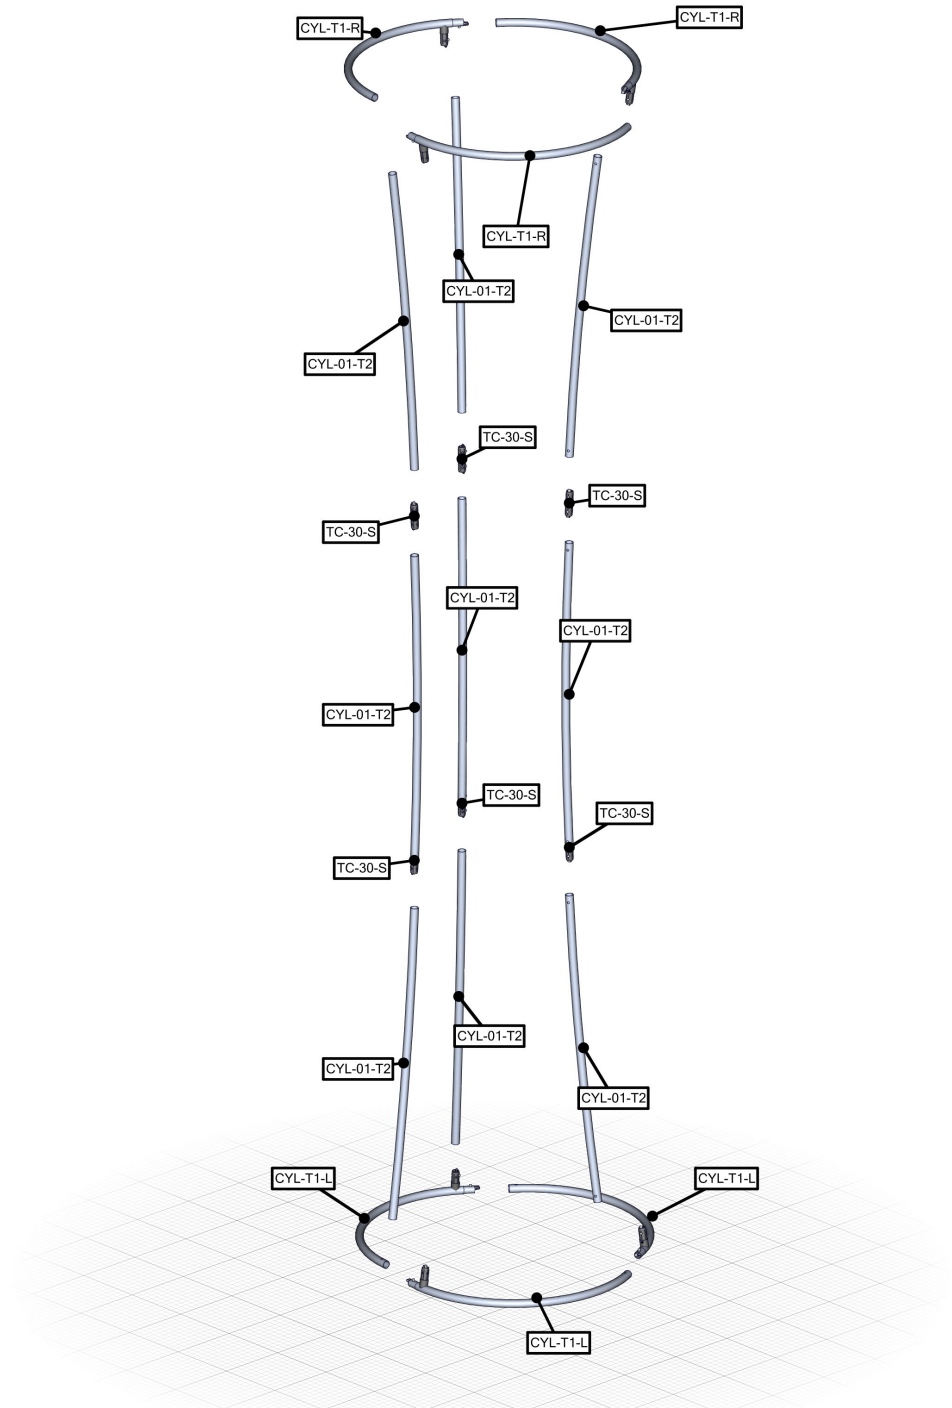

## Parts Included

Part Label	Qty	Part Code
R13015MM X 30MM CURVED TUBE	x9	CYL-01-T2
12' GRAPHIC PILLOWCASE	x1	CYL-01-G
R442MM X 30MM CURVED TUBE WITH SWAGED END AND PART C LEFT SIDE	x3	CYL-T1-R
R442MM X 30MM CURVED TUBE WITH SWAGED END AND PART C RIGHT SIDE	x3	CYL-T1-L
INLINE CONNECTOR FOR 30MM TUBING	x6	TC-30-S

## STEP 1: ASSEMBLE FRAME

## STEP 2: ATTACH GRAPHIC