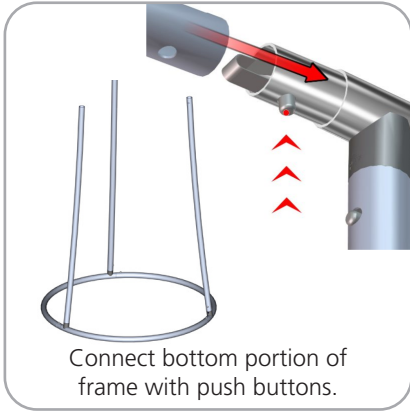

## Parts Included

Part Label	Qty	Part Code
R13015MM X 30MM CURVED TUBE	x9	CYL-01-T2
12' GRAPHIC PILLOWCASE	x1	CYL-01-G
R442MM X 30MM CURVED TUBE WITH SWAGED END AND PART C LEFT SIDE	x3	CYL-T1-R
R442MM X 30MM CURVED TUBE WITH SWAGED END AND PART C RIGHT SIDE	x3	CYL-T1-L
INLINE CONNECTOR FOR 30MM TUBING	x6	TC-30-S

## STEP 1: ASSEMBLE FRAME