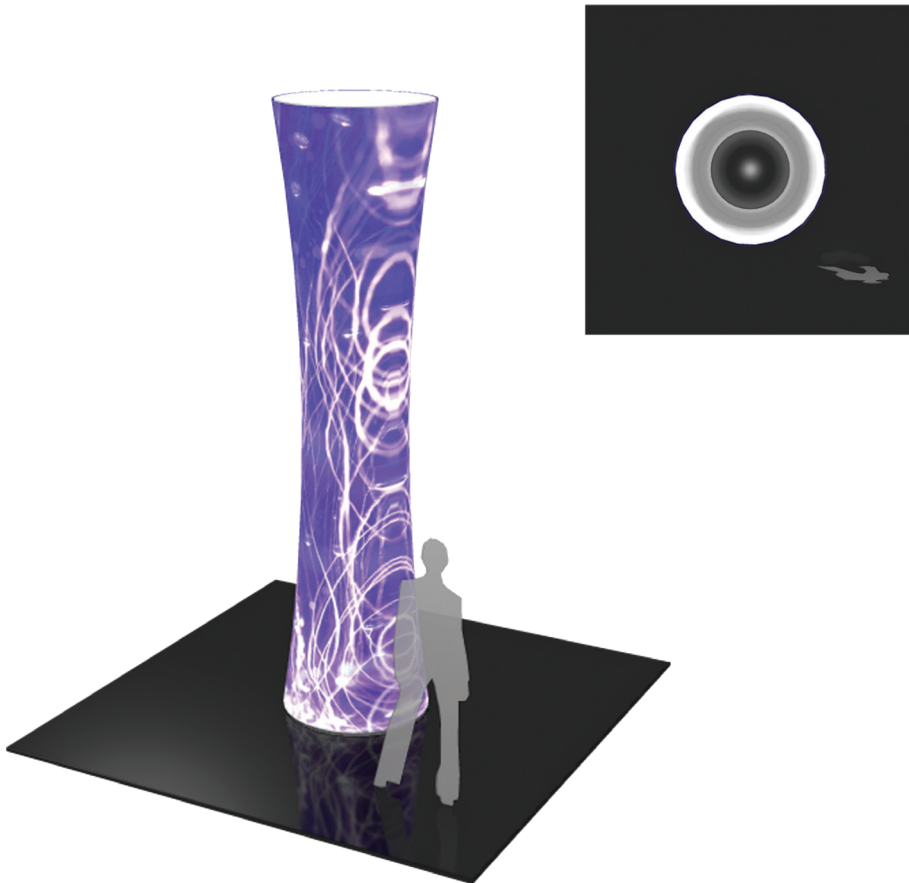

## Parts Included

Part Label	Qty	Part Code
R13015MM X 30MM CURVED TUBE	x9	CYL-01-T2
12' GRAPHIC PILLOWCASE	x1	CYL-01-G
R442MM X 30MM CURVED TUBE WITH SWAGED END AND PART C LEFT SIDE	x3	CYL-T1-R
R442MM X 30MM CURVED TUBE WITH SWAGED END AND PART C RIGHT SIDE	x3	CYL-T1-L
INLINE CONNECTOR FOR 30MM TUBING	x6	TC-30-S

## STEP 1: ASSEMBLE FRAME