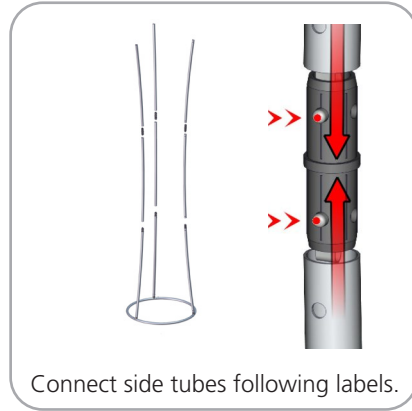

## Parts Included

Part Label	Qty	Part Code
R13015MM X 30MM CURVED TUBE	x9	CYL-01-T2
12' GRAPHIC PILLOWCASE	x1	CYL-01-G
R442MM X 30MM CURVED TUBE WITH SWAGED END AND PART C LEFT SIDE	x3	CYL-T1-R
R442MM X 30MM CURVED TUBE WITH SWAGED END AND PART C RIGHT SIDE	x3	CYL-T1-L
INLINE CONNECTOR FOR 30MM TUBING	x6	TC-30-S

## STEP 1: ASSEMBLE FRAME