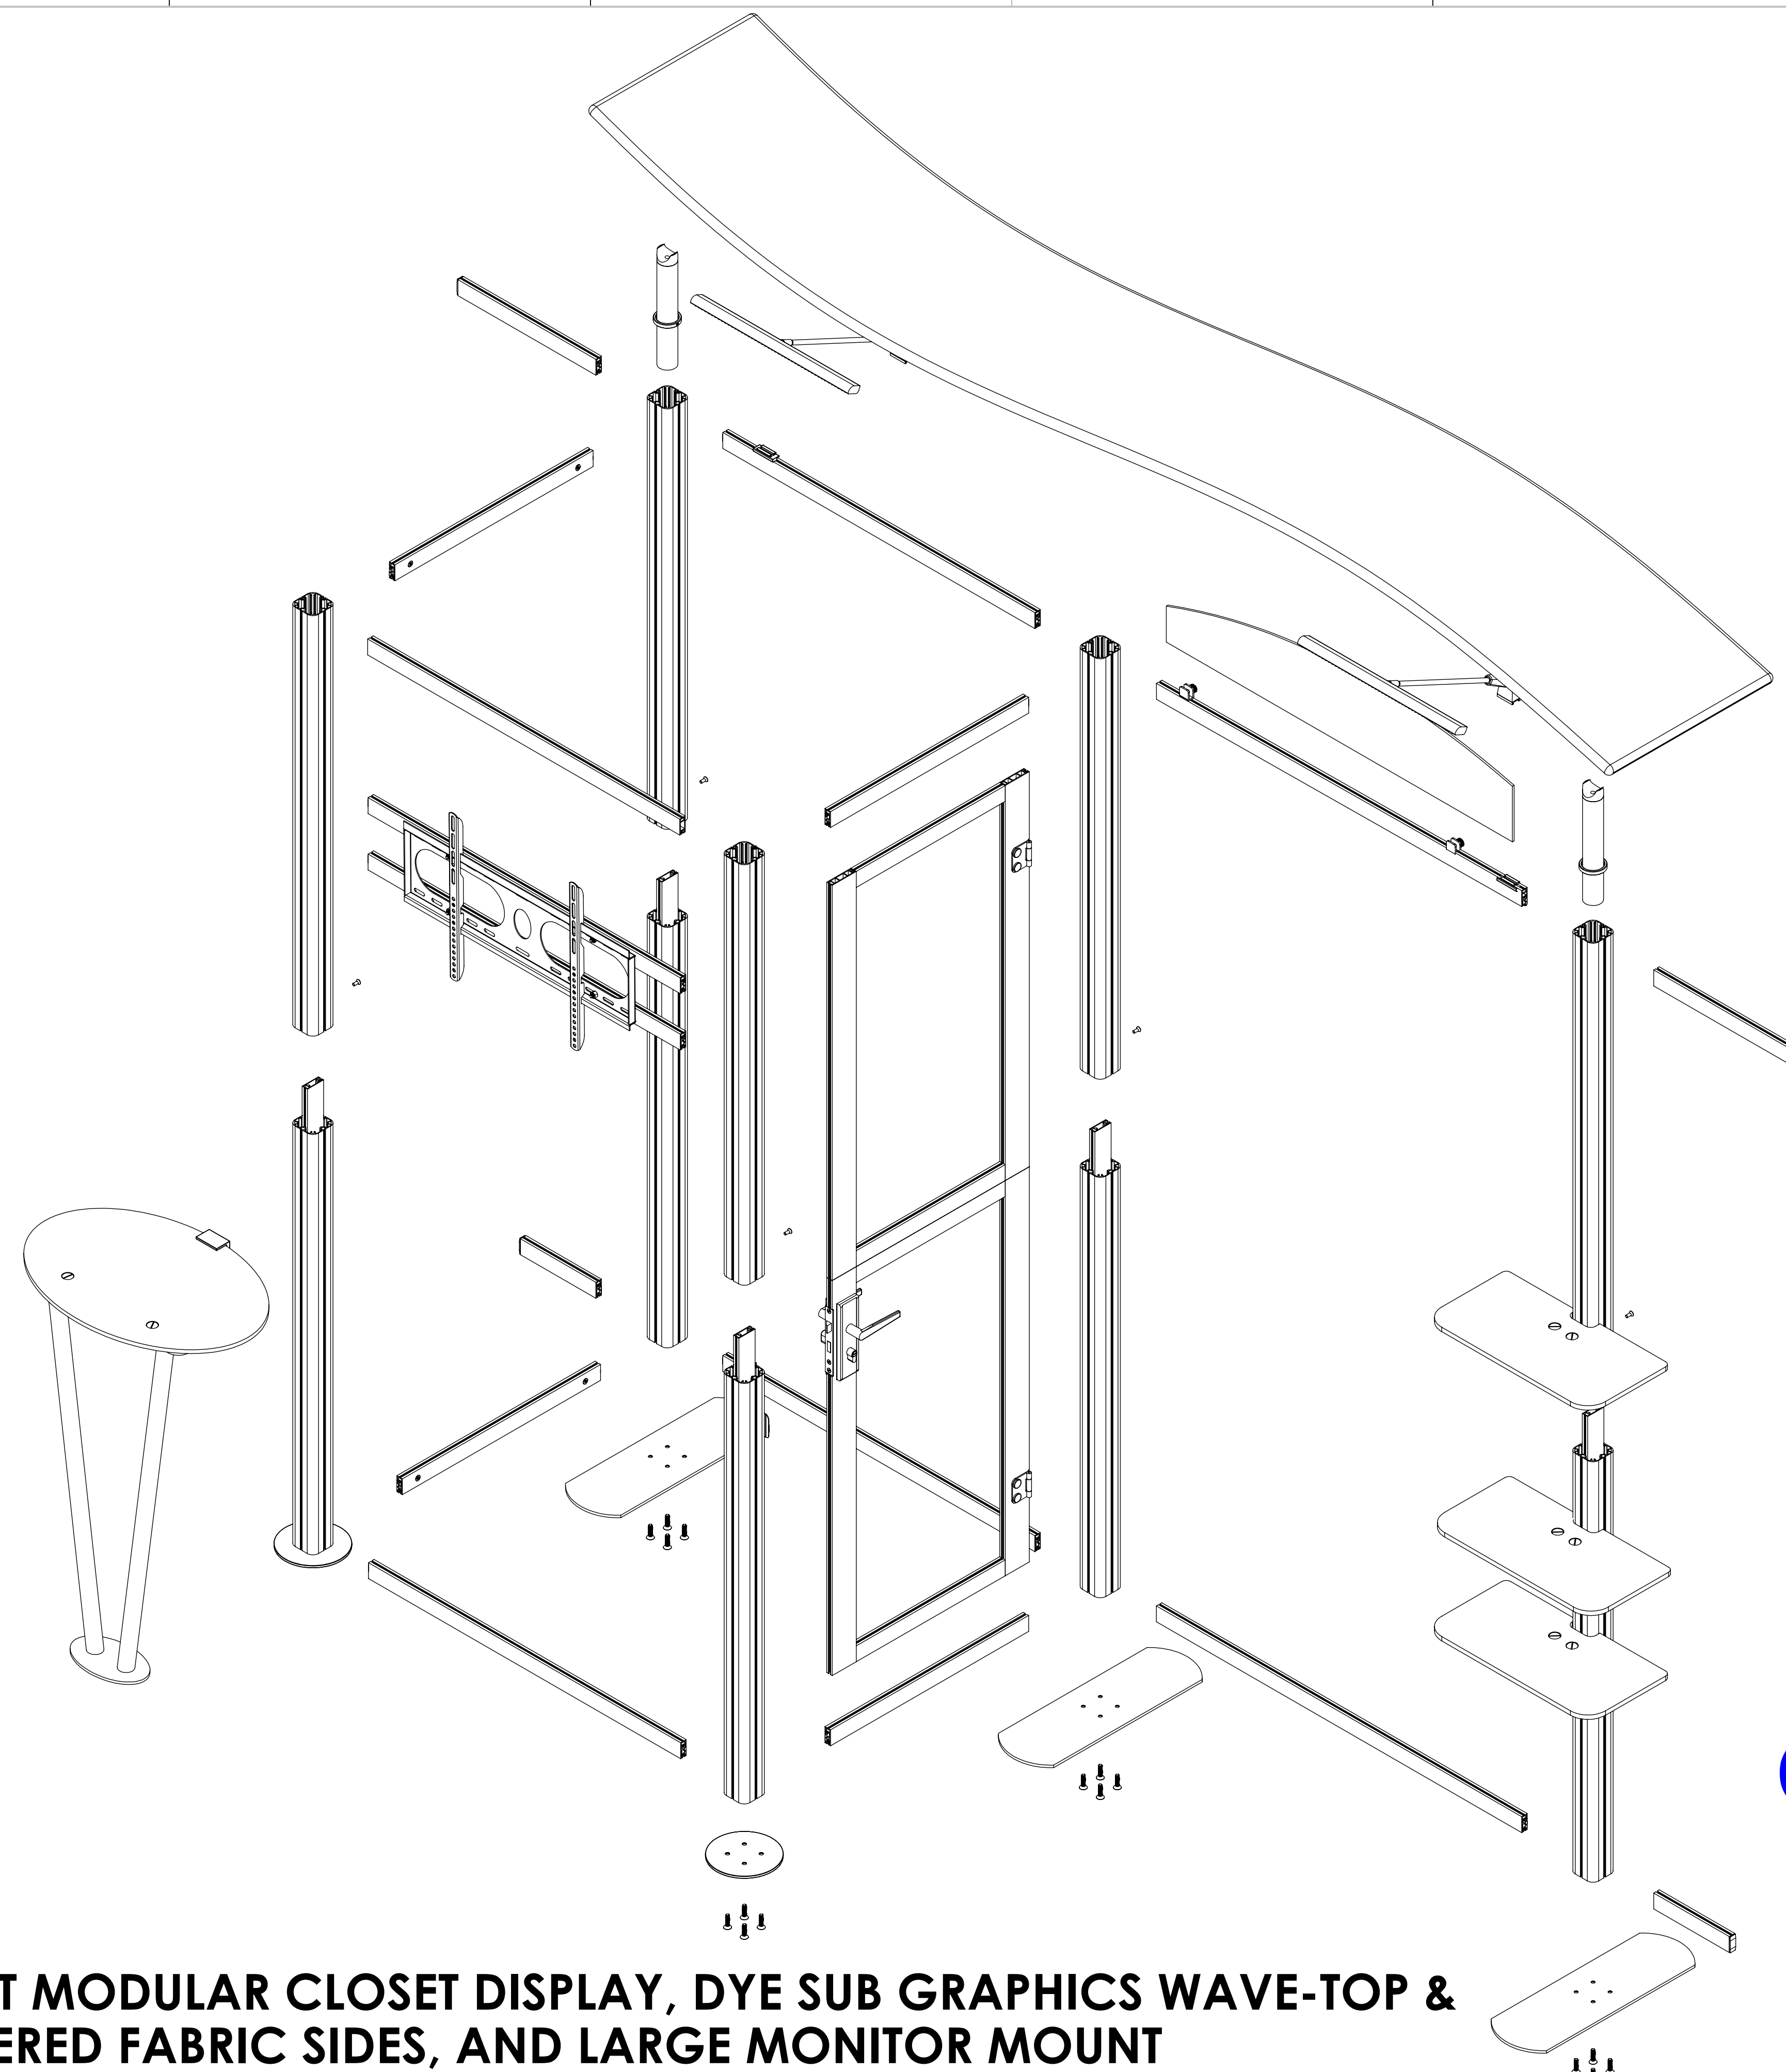

NOTE: UNLESS OTHERWISE SPECIFIED

1. ASSEMBLY-TIME : 2 HOURS WITH 2 PEOPLE.

(HINGE RIGHT , DOOR OPENS OUT)

10 FT MODULAR CLOSET DISPLAY, DYE SUB GRAPHICS WAVE-TOP & TAPERED FABRIC SIDES, AND LARGE MONITOR MOUNT