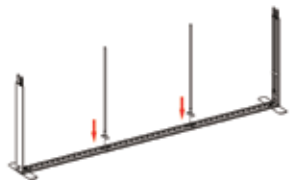

PARTS LIST

(qty 1)
300X225X12

(qty 2)
100X100X12

(qty 4)
ILCON

SET UP INSTRUCTIONS

300X225 FRAME ASSEMBLY

①

②

③

⑤

④

⑥

7

9

8

10