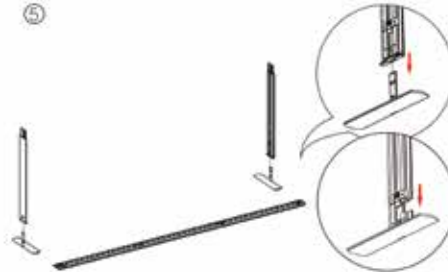

SET UP INSTRUCTIONS

300X225 FRAME ASSEMBLY

①

②

③

⑤

④

⑥