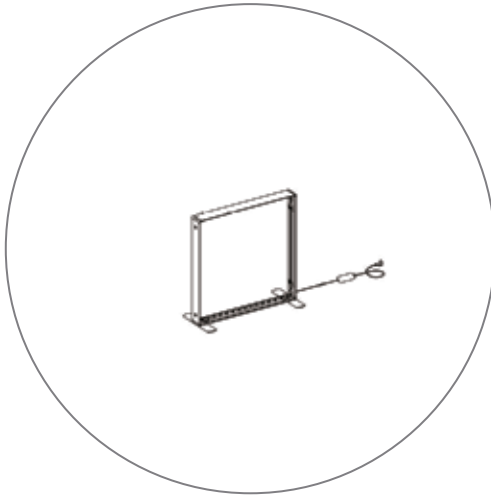

PARTS LIST

(qty 1)
300X225X12

(qty 2)
100X100X12

(qty 4)
ILCON

SET UP INSTRUCTIONS

300X225 FRAME ASSEMBLY

①

②