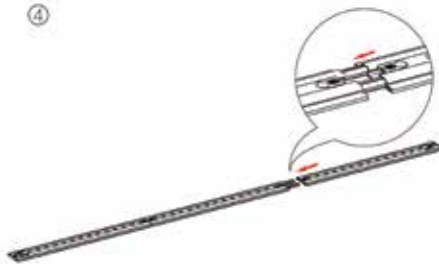

SET UP INSTRUCTIONS

300X225 FRAME ASSEMBLY

①

②

③

⑤

④

⑥