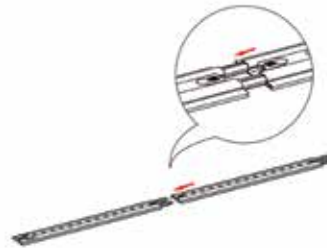

PARTS LIST

(qty 1)
300X225X12

(qty 2)
100X100X12

(qty 4)
ILCON

SET UP INSTRUCTIONS

300X225 FRAME ASSEMBLY

①

②