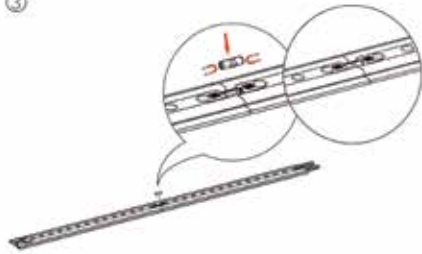

SET UP INSTRUCTIONS

300X225 FRAME ASSEMBLY

①

②

③

⑤

④

⑥