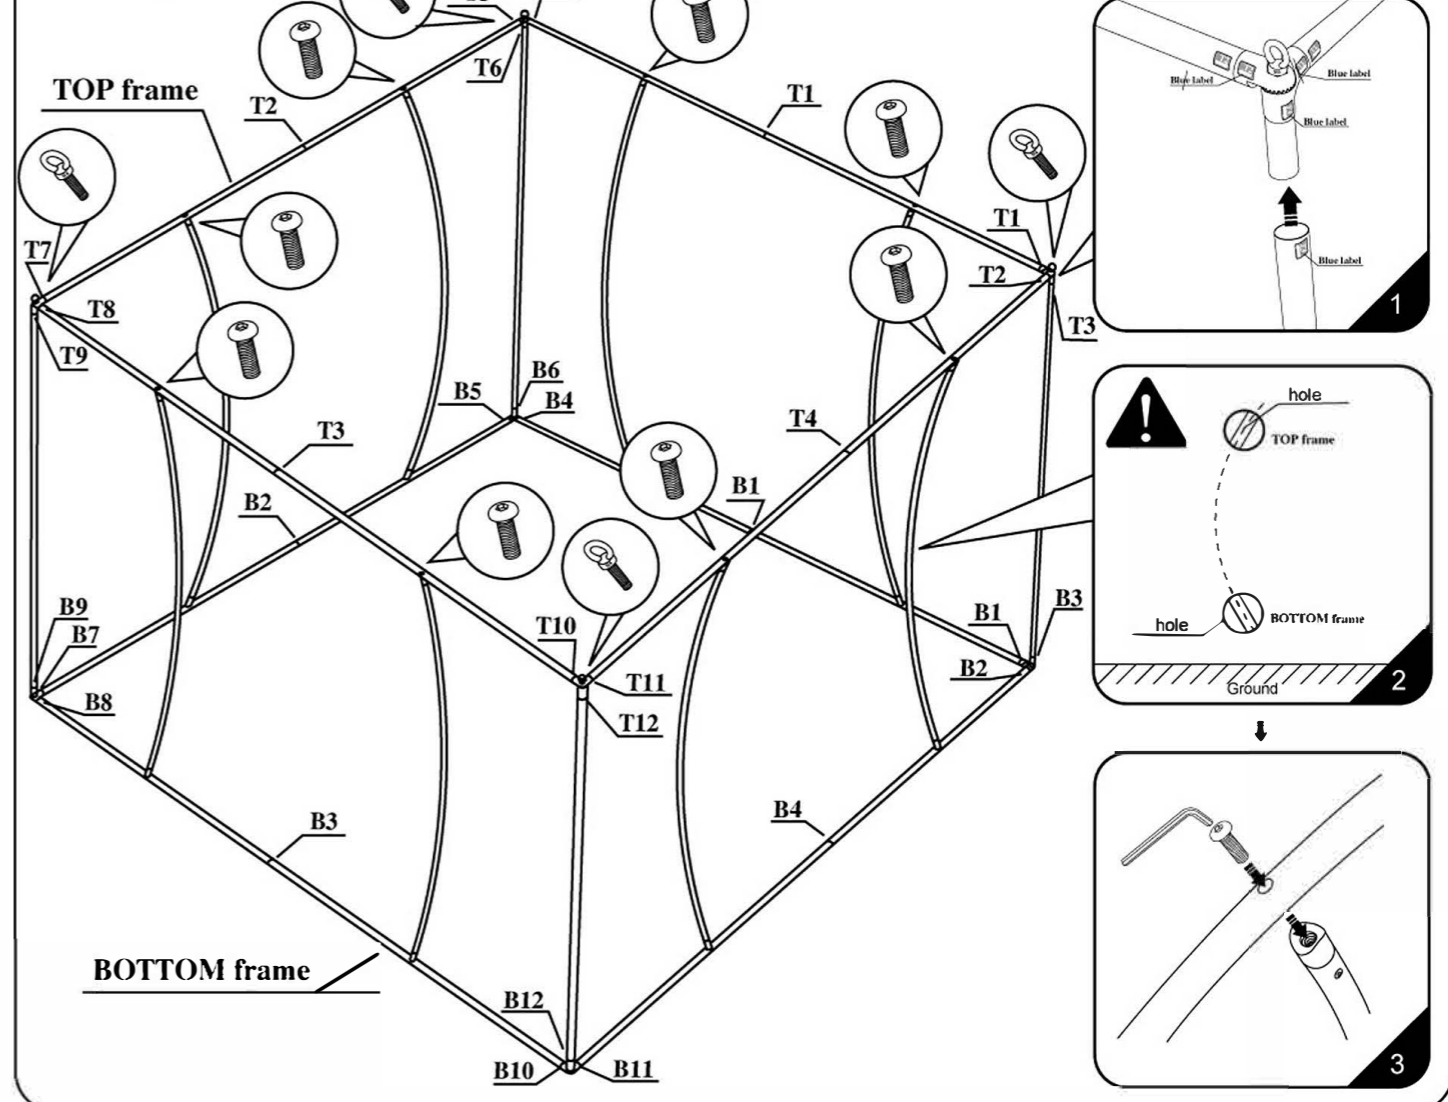

SQUARE INSTALLATION STEPS

STEP 1

STEP 2

STEP 3

Frame Size: 8'(2438mm).L x 3.5'(1067mm).H
 16'(4877mm).L x 4'(1219mm).H
 20'(6096mm).L x 4'(1219mm).H

1/4 Graphic Size: 2438mm.L X 1067mm.H
 4877mm.L X 1219mm.H
 6096mm.L X 1219mm.H

NEXT PAGE →

CAUTION:
 PLEASE READ THE INSTRUCTIONS BEFORE INSTALLING PRODUCT