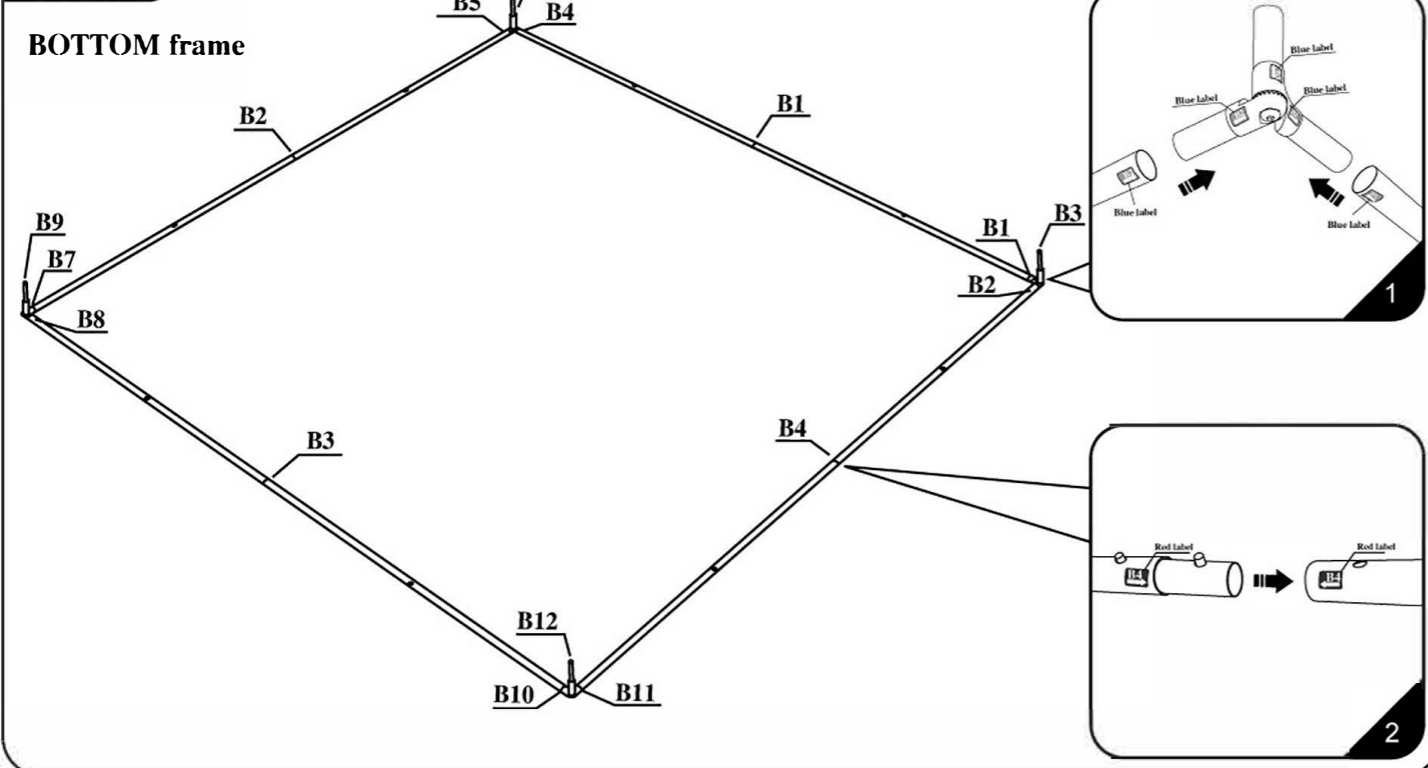

SQUARE INSTALLATION STEPS

STEP 1

STEP 2

STEP 3

Frame Size: 8'(2438mm).L x 3.5'(1067mm).H
 16'(4877mm).L x 4'(1219mm).H
 20'(6096mm).L x 4'(1219mm).H

1/4 Graphic Size: 2438mm.L X 1067mm.H
 4877mm.L X 1219mm.H
 6096mm.L X 1219mm.H

NEXT PAGE →

CAUTION:
 PLEASE READ THE INSTRUCTIONS BEFORE INSTALLING PRODUCT