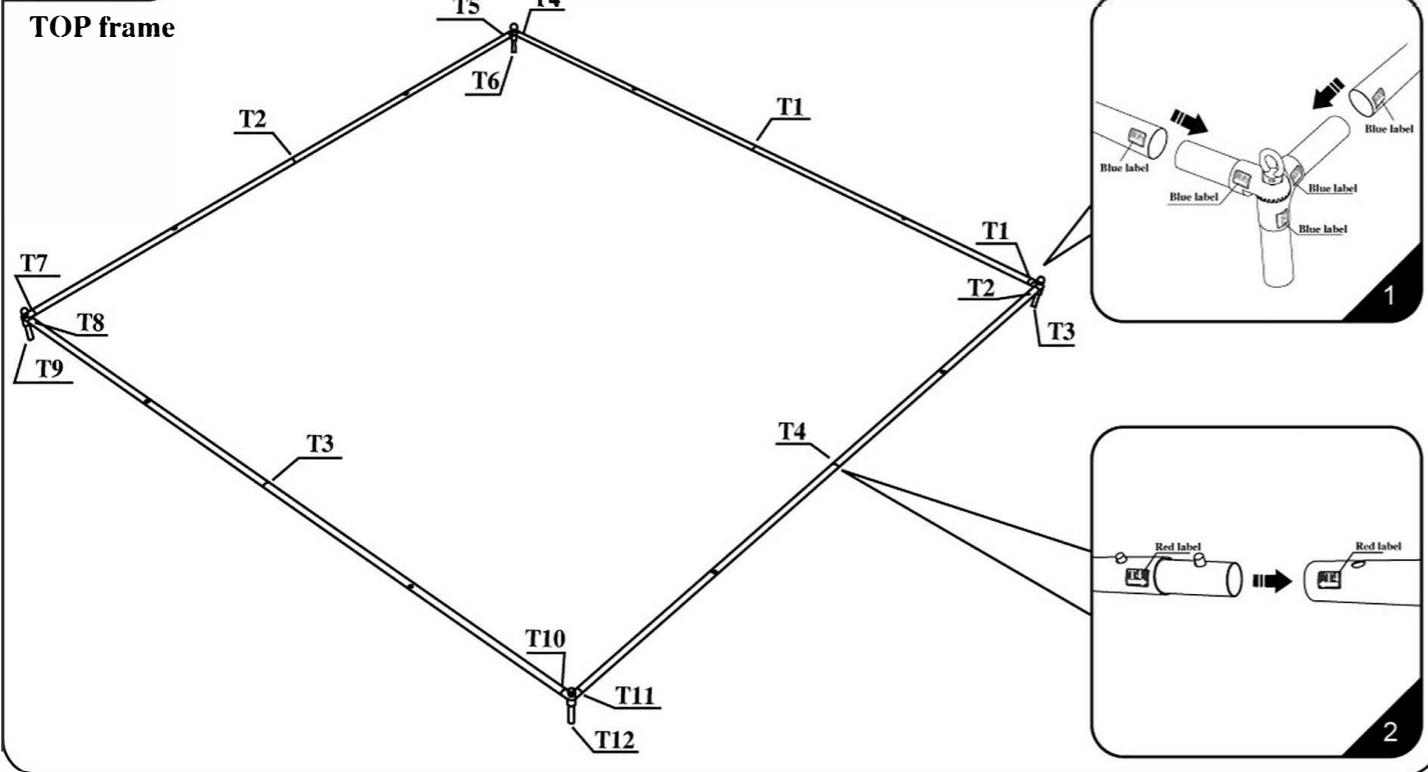

SQUARE INSTALLATION STEPS

STEP 1

STEP 2

STEP 3

Frame Size: 8'(2438mm).L x 3.5'(1067mm).H
 16'(4877mm).L x 4'(1219mm).H
 20'(6096mm).L x 4'(1219mm).H

1/4 Graphic Size: 2438mm.L X 1067mm.H
 4877mm.L X 1219mm.H
 6096mm.L X 1219mm.H