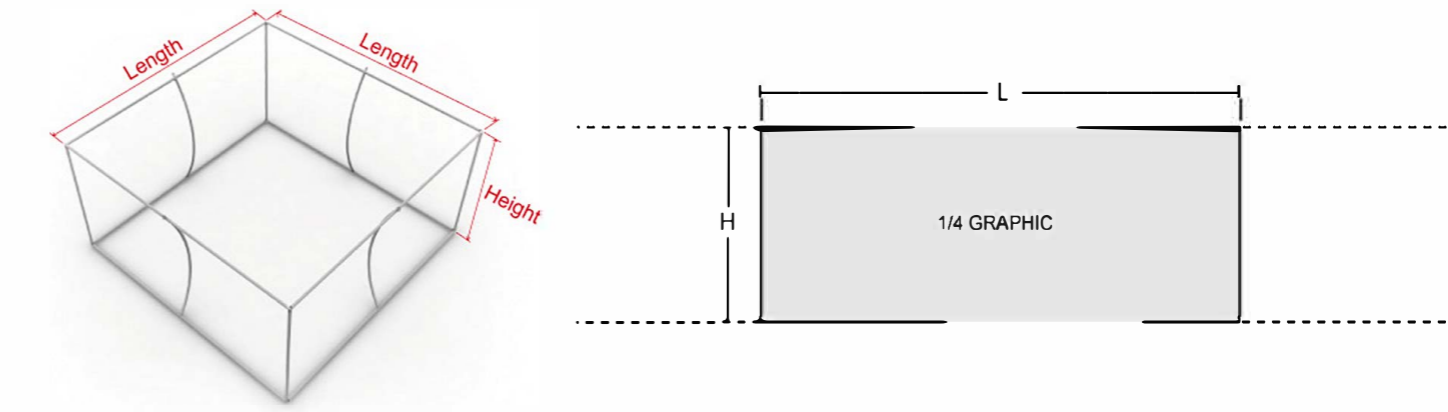

SQUARE INSTALLATION STEPS

STEP 1

STEP 2

STEP 3

Frame Size: 8'(2438mm).L x 3.5'(1067mm).H
 16'(4877mm).L x 4'(1219mm).H
 20'(6096mm).L x 4'(1219mm).H

1/4 Graphic Size: 2438mm.L X 1067mm.H
 4877mm.L X 1219mm.H
 6096mm.L X 1219mm.H