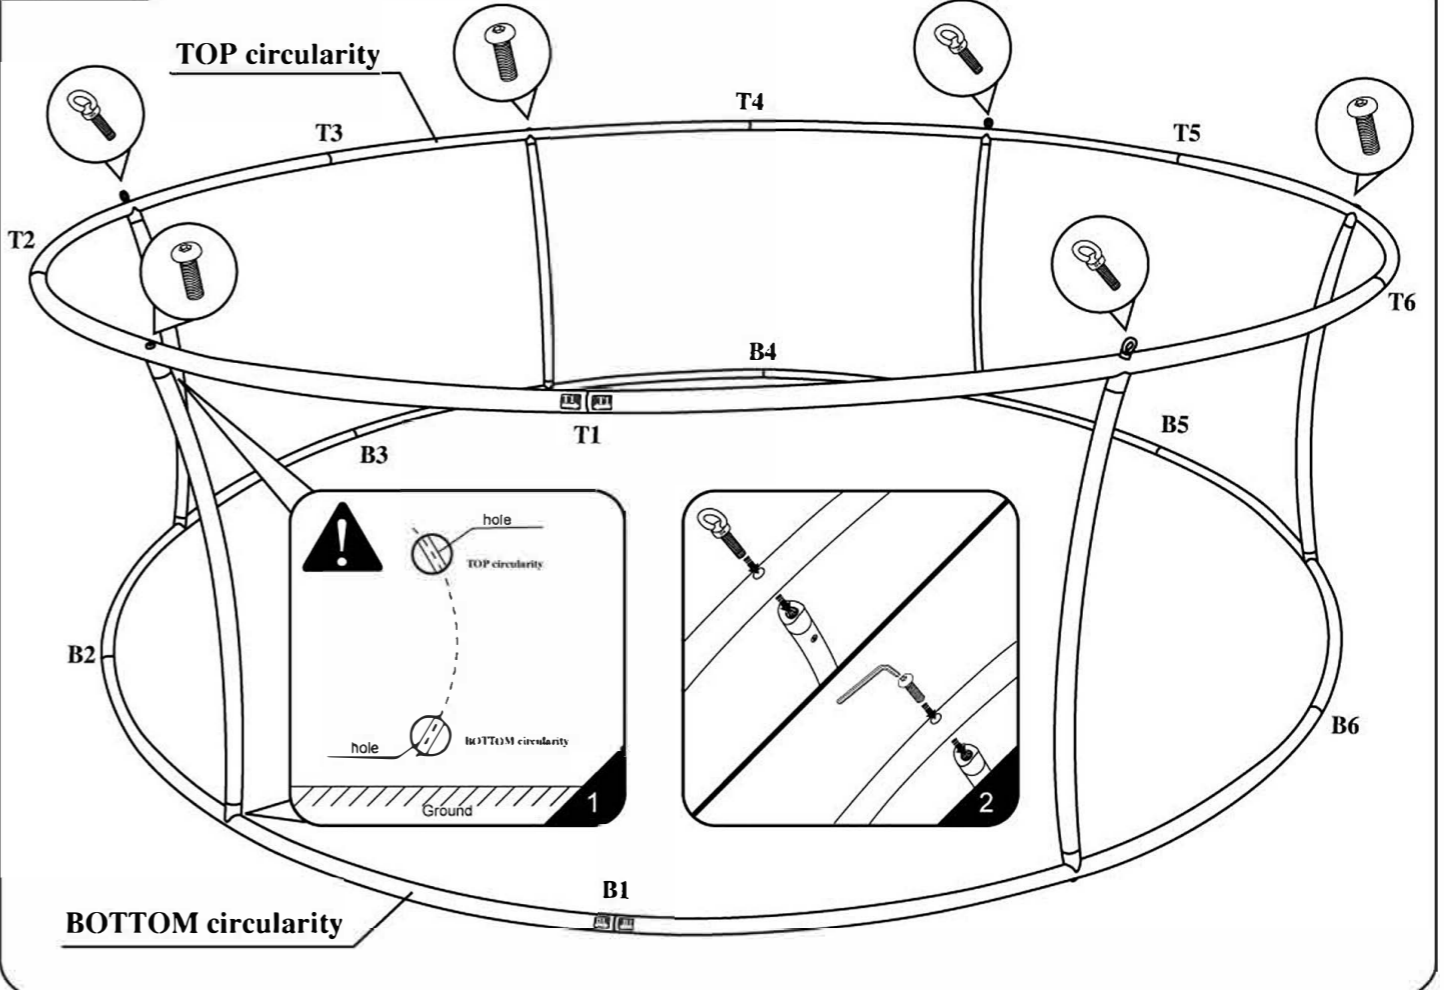

INSTALLATION STEPS

STEP 1

TOP circularity

STEP 2

BOTTOM circularity

STEP 3

Frame Size: 5'(1524mm).D x 2.5'(762mm).H
 10'(3048mm).D x 2'(610mm).H
 20'(6096mm).D x 4'(1219).H

Graphic Size: 4785mm.L X 762mm.H
 9571mm.L X 610mm.H
 19141mm.L X 1219mm.H

NEXT PAGE

CAUTION:
 PLEASE READ THE INSTRUCTIONS BEFORE INSTALLING PRODUCT