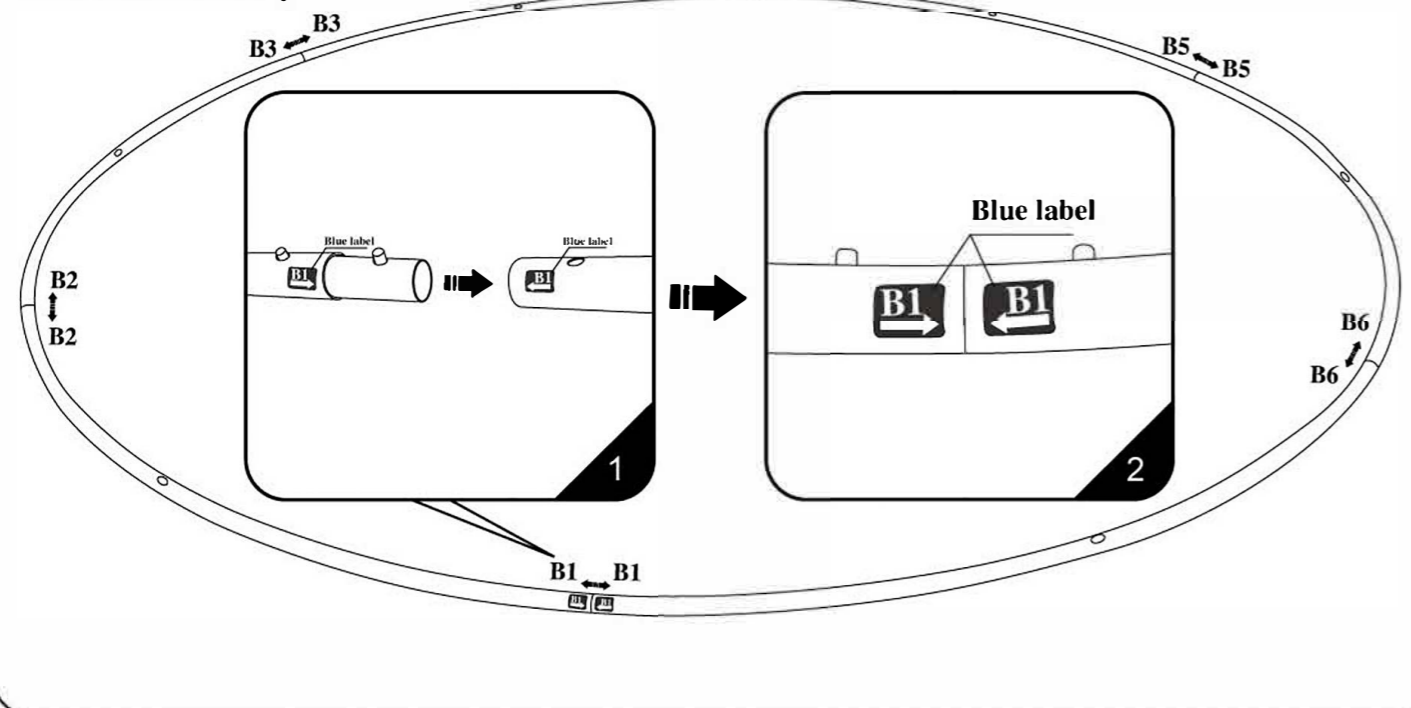

INSTALLATION STEPS

STEP 1

TOP circularity

STEP 2

BOTTOM circularity

STEP 3

Frame Size: 5'(1524mm).D x 2.5'(762mm).H
 10'(3048mm).D x 2'(610mm).H
 20'(6096mm).D x 4'(1219).H

Graphic Size: 4785mm.L X 762mm.H
 9571mm.L X 610mm.H
 19141mm.L X 1219mm.H

NEXT PAGE

CAUTION:
 PLEASE READ THE INSTRUCTIONS BEFORE INSTALLING PRODUCT