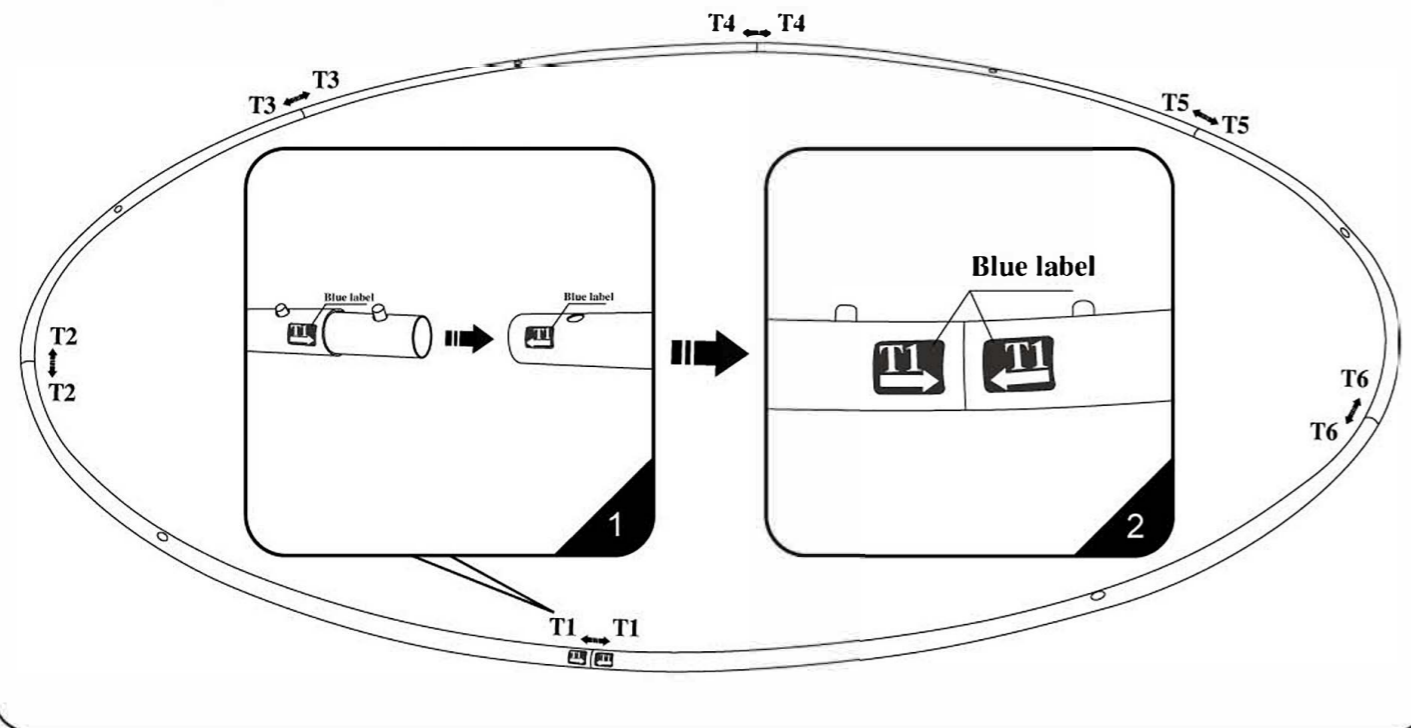

INSTALLATION STEPS

STEP 1

TOP circularity

STEP 2

BOTTOM circularity

STEP 3

Frame Size: 5'(1524mm).D x 2.5'(762mm).H
 10'(3048mm).D x 2'(610mm).H
 20'(6096mm).D x 4'(1219).H

Graphic Size: 4785mm.L X 762mm.H
 9571mm.L X 610mm.H
 19141mm.L X 1219mm.H

NEXT PAGE

CAUTION:
 PLEASE READ THE INSTRUCTIONS BEFORE INSTALLING PRODUCT