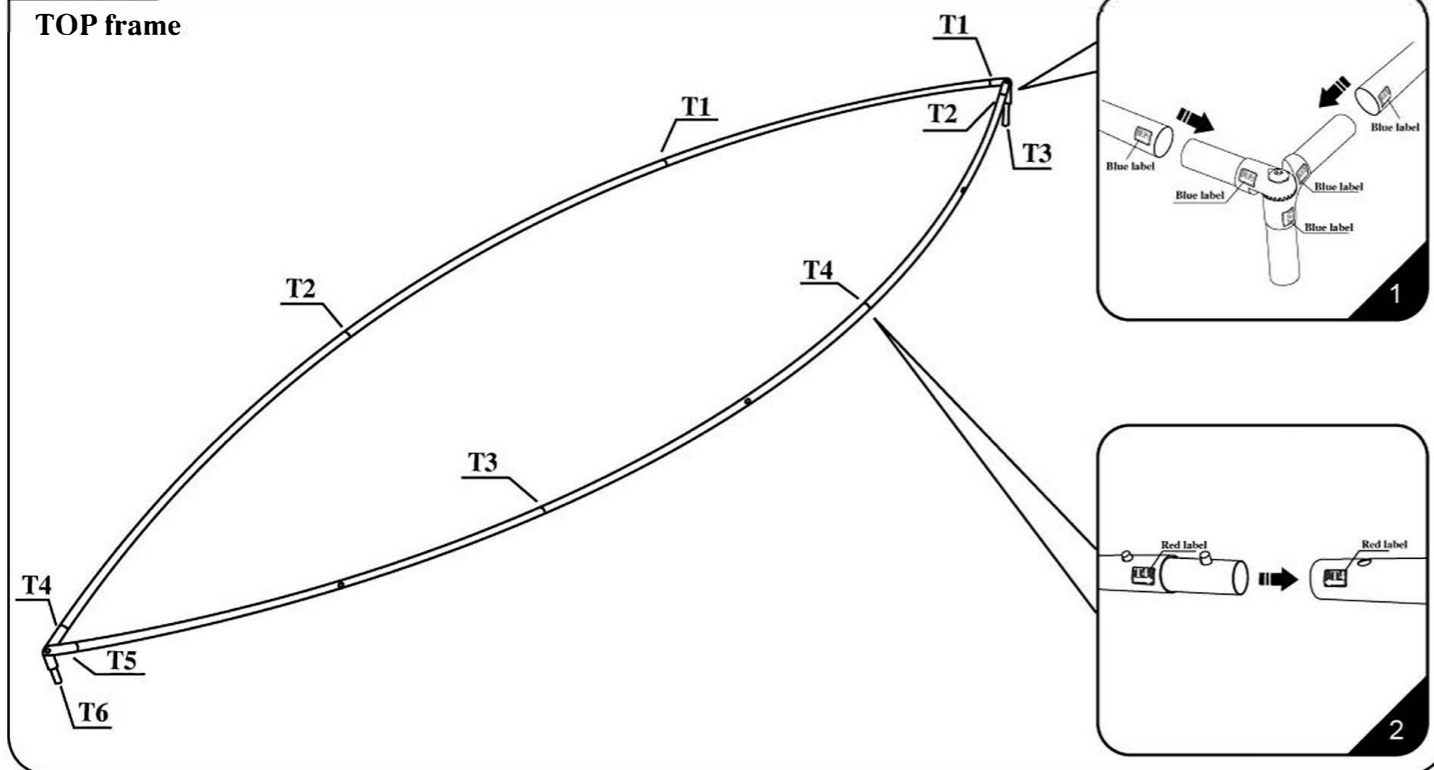

# FOOTBALL INSTALLATION STEPS

## STEP 1

TOP frame

## STEP 3

Frame Size:

10'(3048mm).CL / 2.75'(838mm).W x 3.5'(1067mm).H

10'(3048mm).CL / 2.75'(838mm).W x 4'(1219mm).H

12'(3658mm).CL / 3.25'(991mm).W x 5'(1524mm).H

Graphic Size:

6096mm.L X 1067mm.H

6096mm.L X 1219mm.H

7316mm.L X 1524mm.H

NEXT PAGE

**CAUTION:**

**PLEASE READ THE INSTRUCTIONS BEFORE INSTALLING PRODUCT**