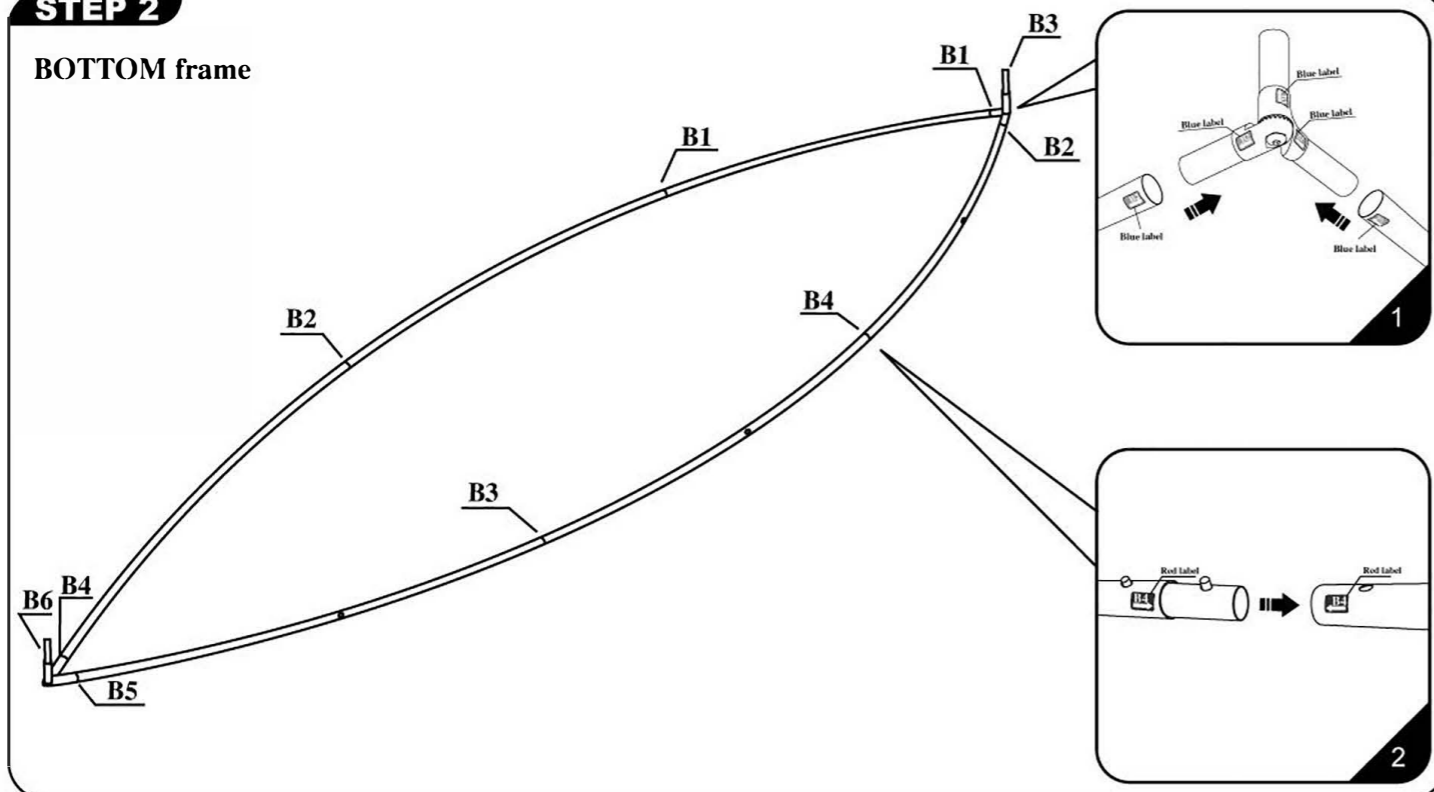

# FOOTBALL INSTALLATION STEPS

## STEP 1

TOP frame

## STEP 3

Frame Size:

10'(3048mm).CL / 2.75'(838mm).W x 3.5'(1067mm).H

10'(3048mm).CL / 2.75'(838mm).W x 4'(1219mm).H

12'(3658mm).CL / 3.25'(991mm).W x 5'(1524mm).H

Graphic Size:

6096mm.L X 1067mm.H

6096mm.L X 1219mm.H

7316mm.L X 1524mm.H

NEXT PAGE

**CAUTION:**

**PLEASE READ THE INSTRUCTIONS BEFORE INSTALLING PRODUCT**