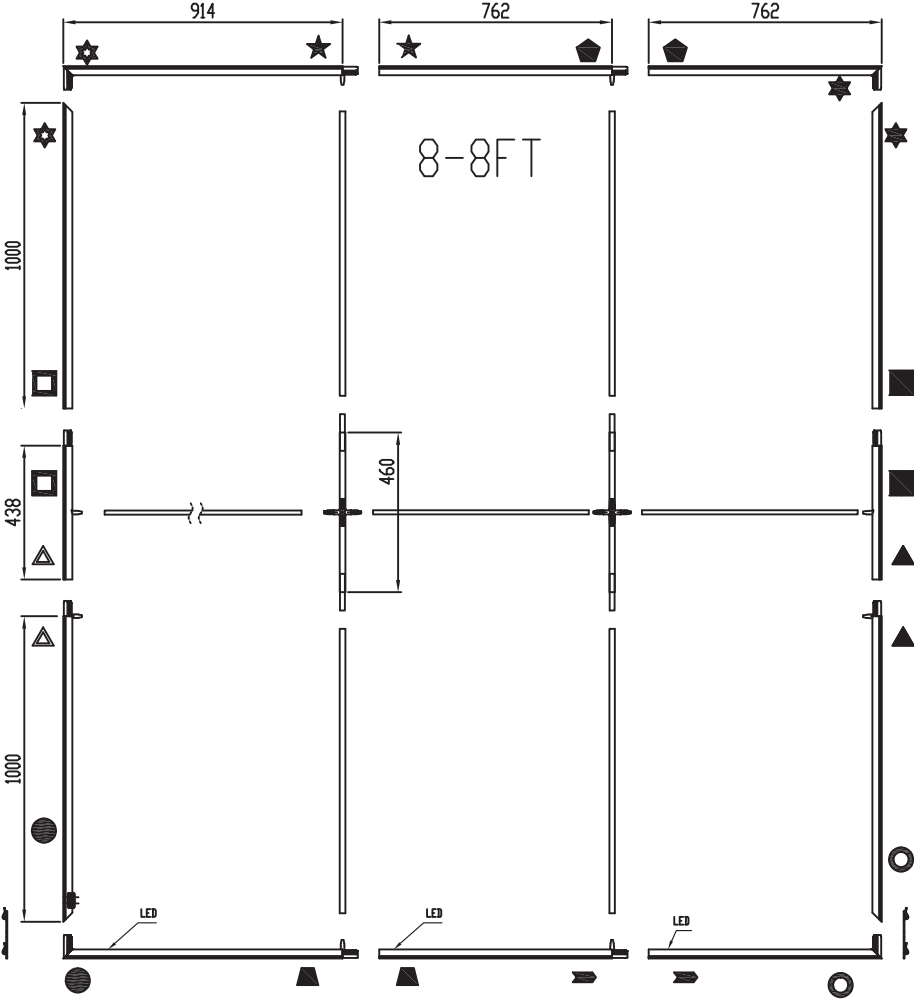

# 20' Light Box with monitor Instructions

# 3'x8' Light Box with monitor mount Assembly

# 8'x8' Light Box Assembly