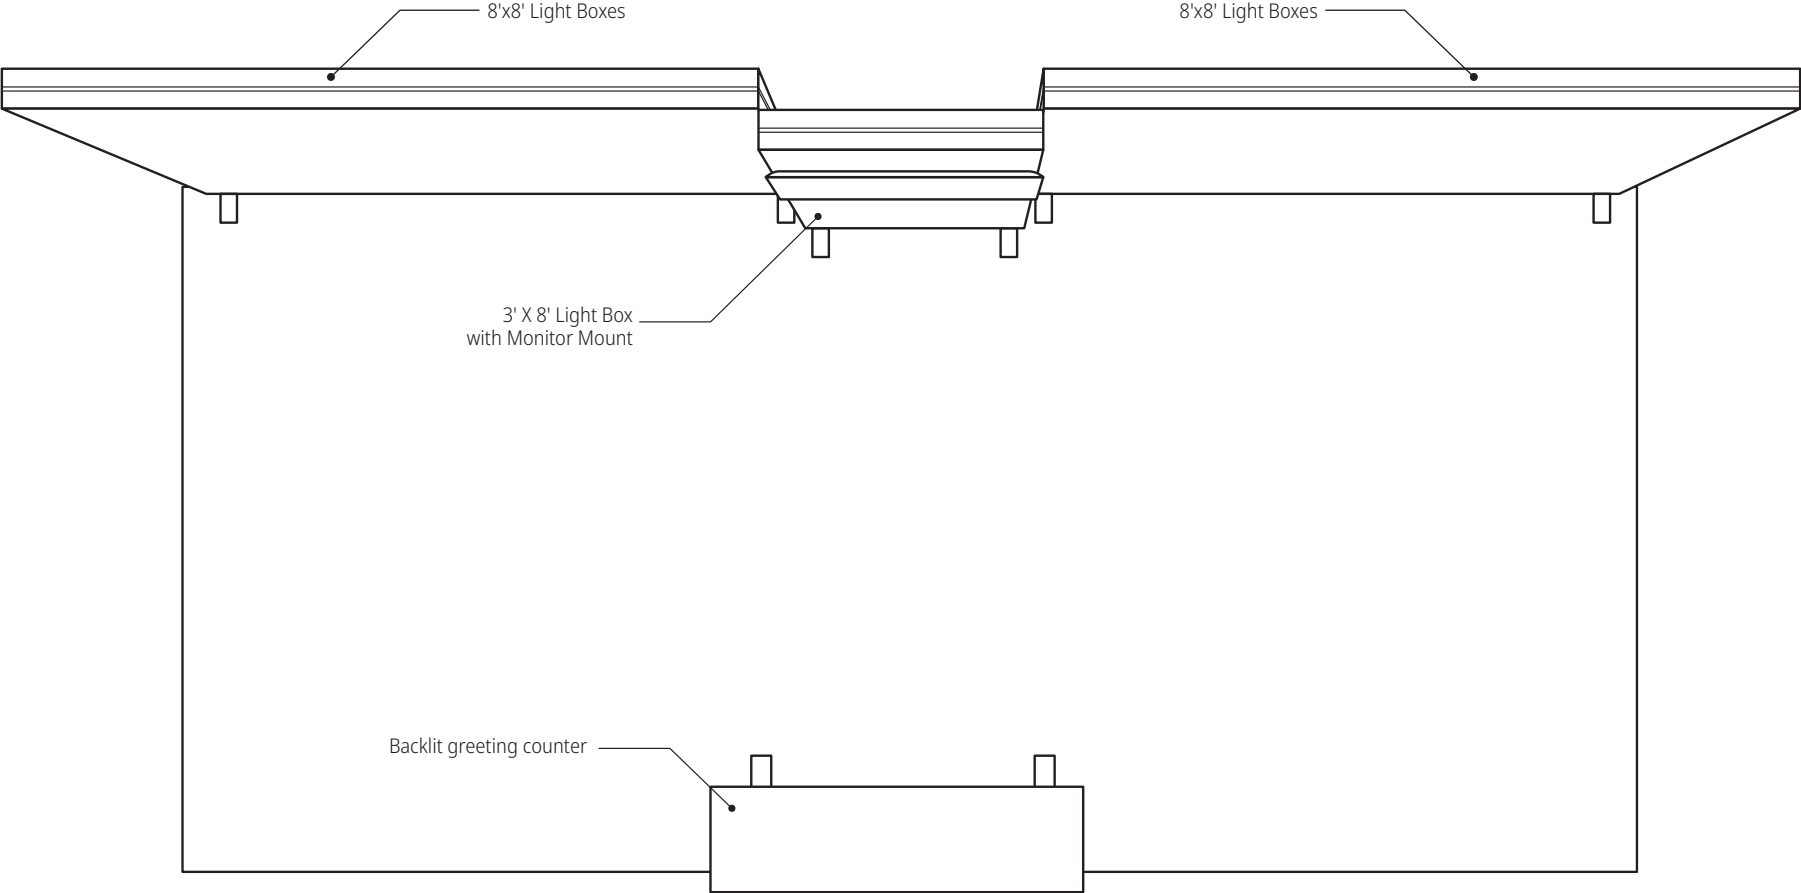

# 20' Light Box with monitor Instructions

# 3'x8' Light Box with monitor mount Assembly

# 8'x8' Light Box Assembly