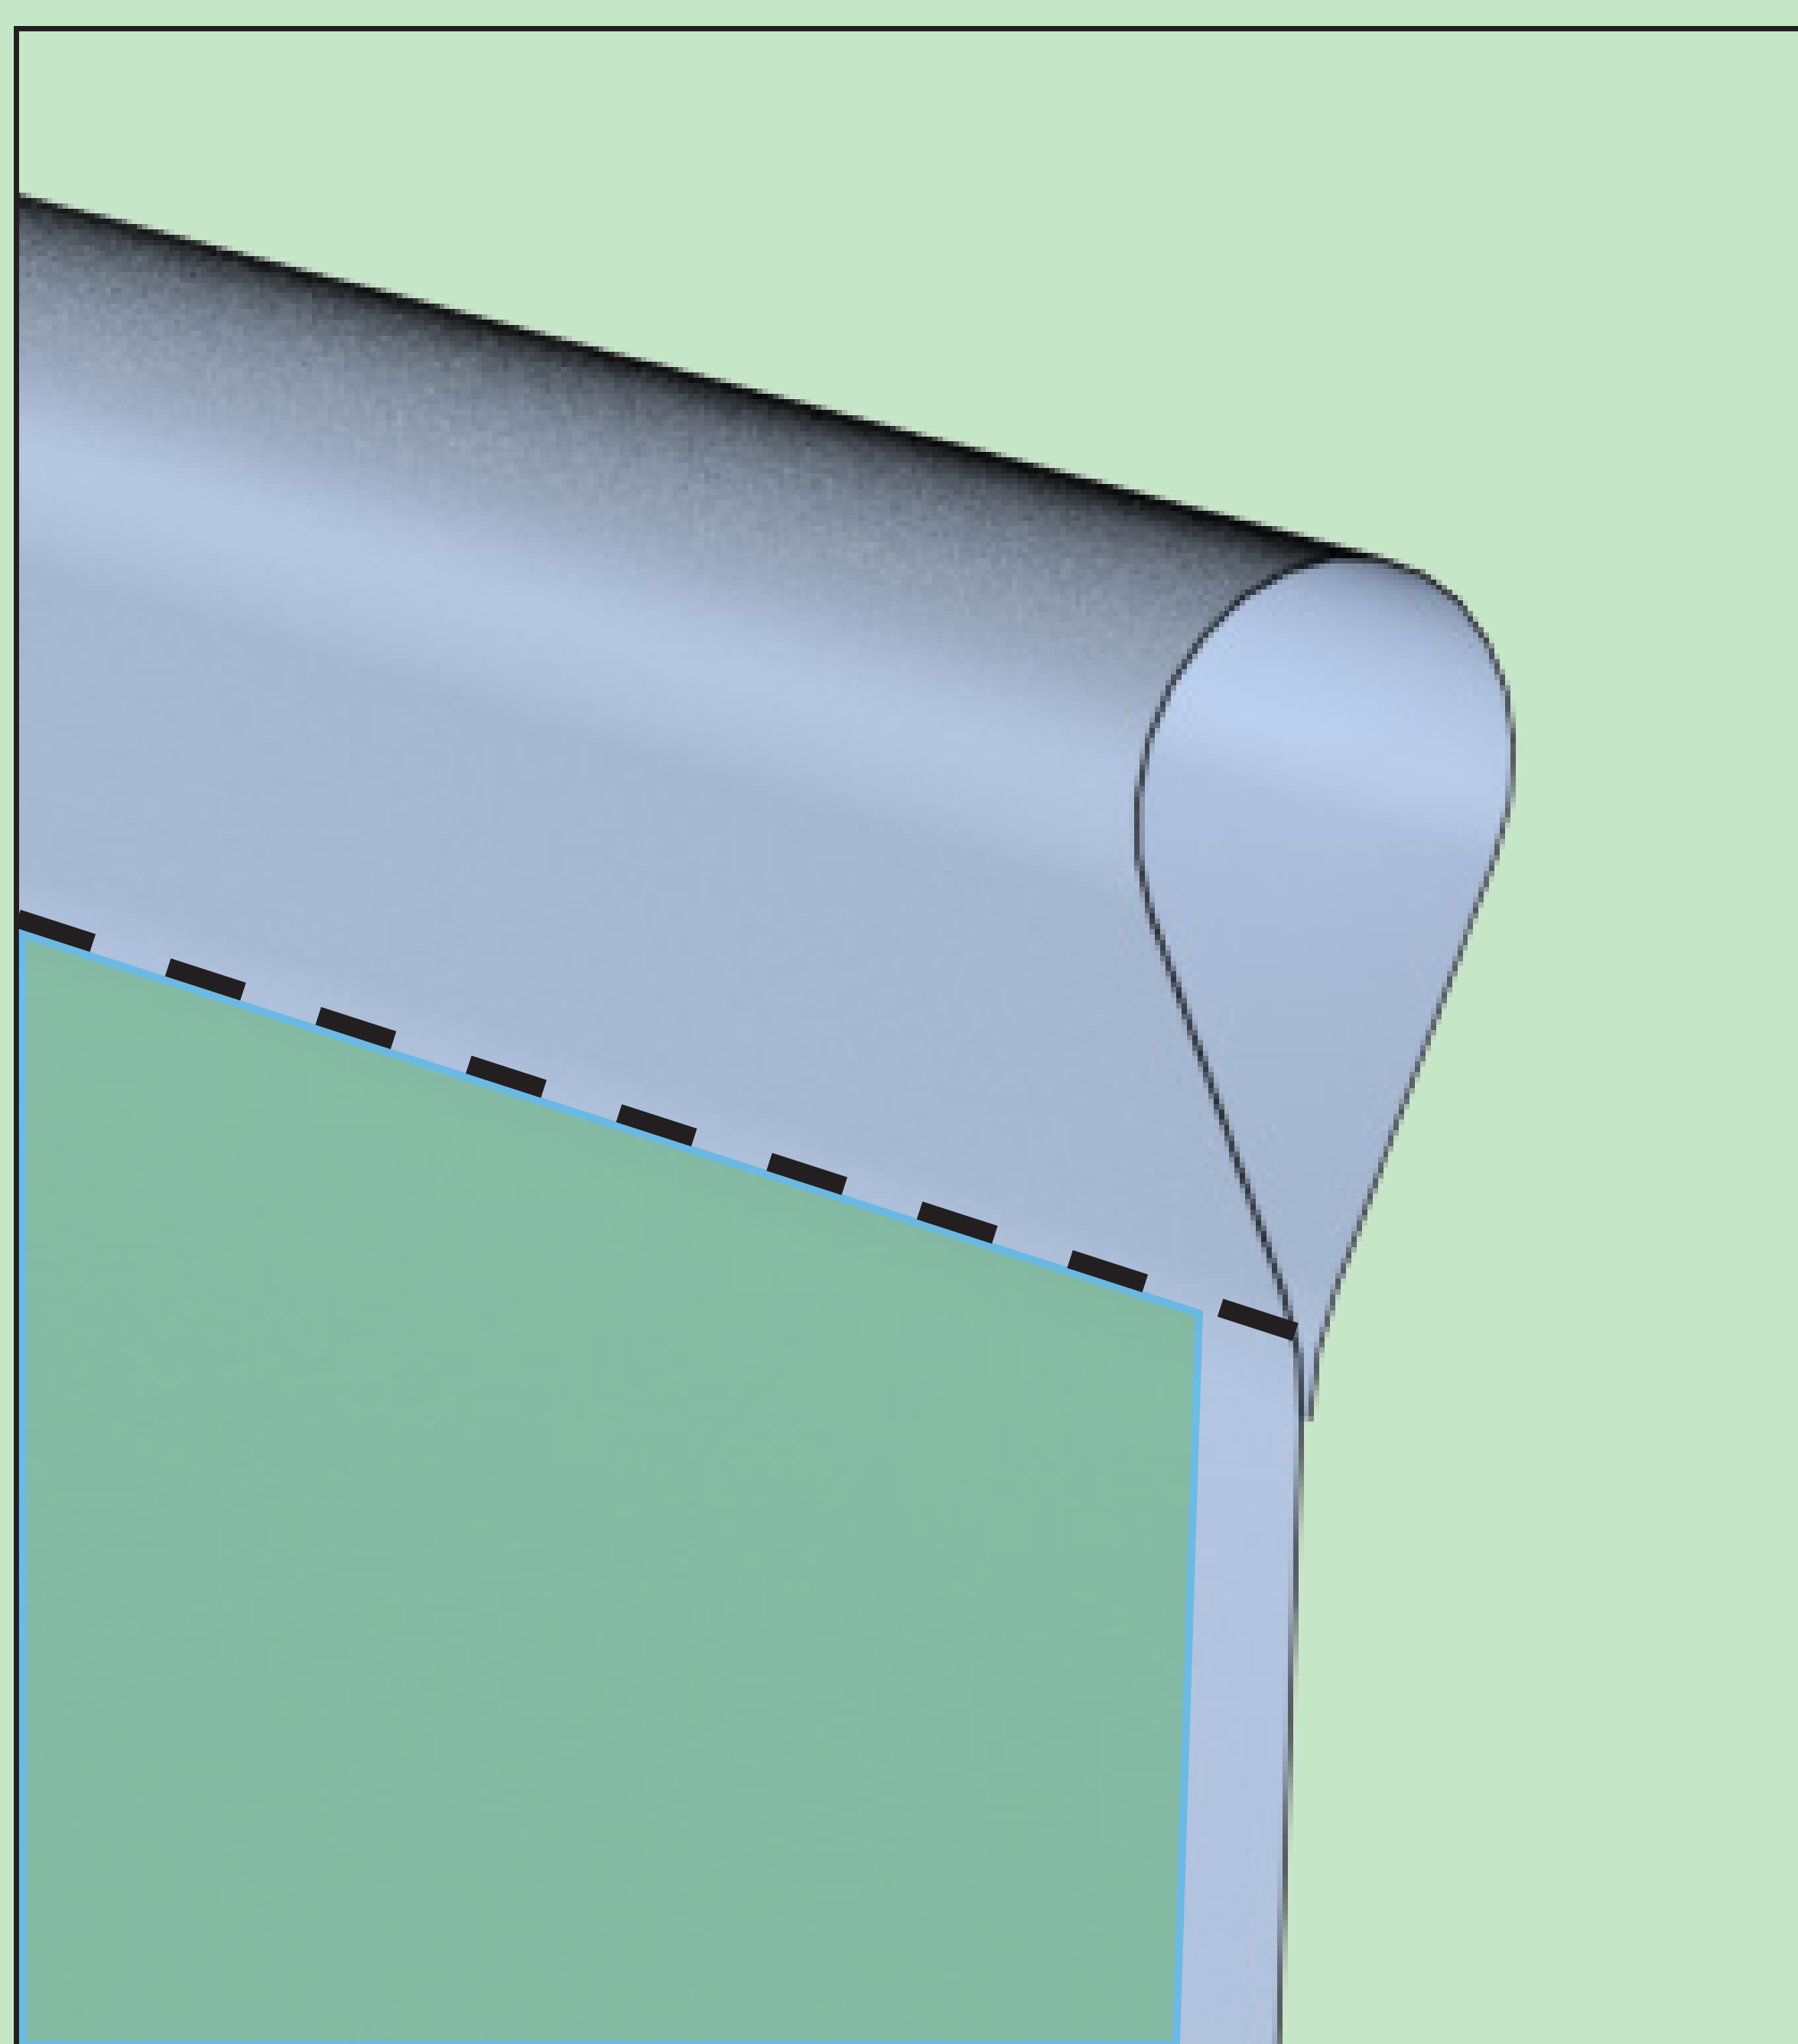

1.75" Bleed

1.25" Safe Clearance

Classic Banner Stand 24" x 96"

Applicable Model #:
BN2

Safety Area for
Text and Logos:

21.5" x 93.5"

File Dimensions:

25" x 99.5"

File Specs:

- CMYK
- 100-150 DPI @ Final Size
- Convert all fonts to outlines
- Provide all linked files
- Provide any critical PMS colors
- 1/2" Bleed on Left and Right edge
- 1.75" Bleed on Top and Bottom edge
- Extend background to full bleed

25" File Width

1.25" Safe Clearance

1.75" Bleed

File Version: 1

99.5" File Height

1.25" Safe Clearance

1.25" Safe Clearance

1/2" Bleed

1/2" Bleed