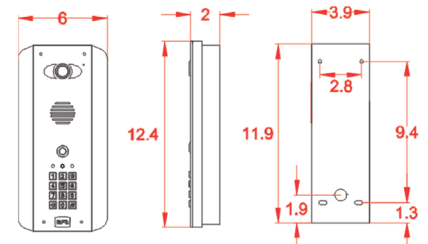

Search WIFI PRO 2

WiFi Video Intercom

PHYSICAL MEASUREMENTS

WIFI-BFT-KPADII

WIFIKPAD-II-E (SURFACE MOUNT PANEL)

Technical Details

WIFI-BFT-KPADII
WIFIKPAD-E-II

Power Supply	24v dc (adaptor included)
Current Consumption	80mA standby, 300mA calling
Relay Outputs	2
Relay Type	N/O & N/C contacts
Relay Time	Adjustable 1-10 secs
Relay Load	2A 24v AC max
IP Rating	IP55
Camera	Color, 110 degrees, 640x480 pixel
Night Vision	Yes, by infrared illumination (now with IR cut filter)