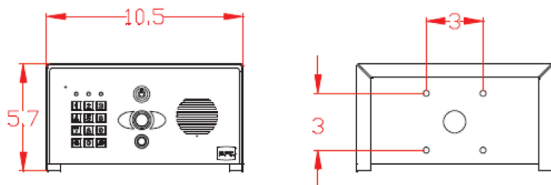

WiFi Video Intercom

PHYSICAL MEASUREMENTS

WIFI-BFT-KPADII