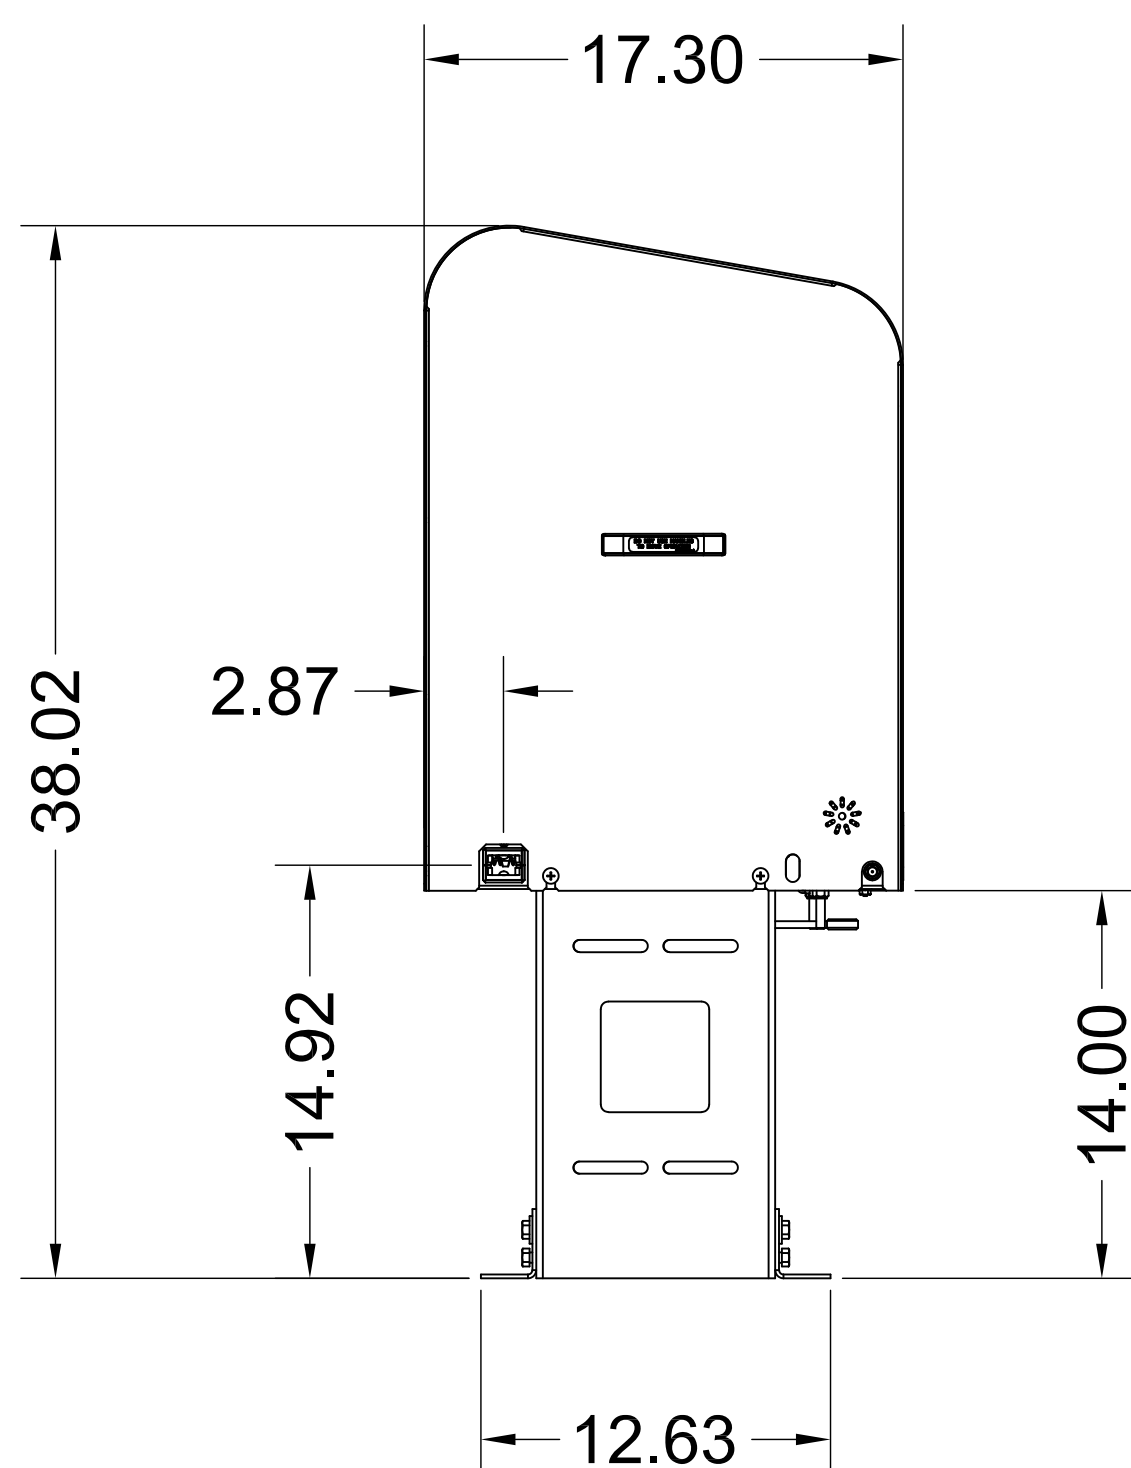

TOP VIEW

LEFT VIEW

FRONT VIEW

RIGHT VIEW

BOTTOM VIEW

(SL585) AC HEAVY-DUTY INDUSTRIAL
SLIDE GATE OPERATOR

LiftMaster[®]

LIFTMASTER (CHAMBERLAIN GROUP, INC.)
ENGINEERED SERVICES

300 WINDSOR DR.
OAK BROOK, IL 60523
PHONE: (630) 418-6516
FAX: (630) 516-7059

DRW. BY: B. MOFFETT

REVISION:

DATE: 07/09/2019

SCALE: NTS

TITLE: SL585 SLIDE GATE OPERATOR

CAD FILE: -

SHEET NO: