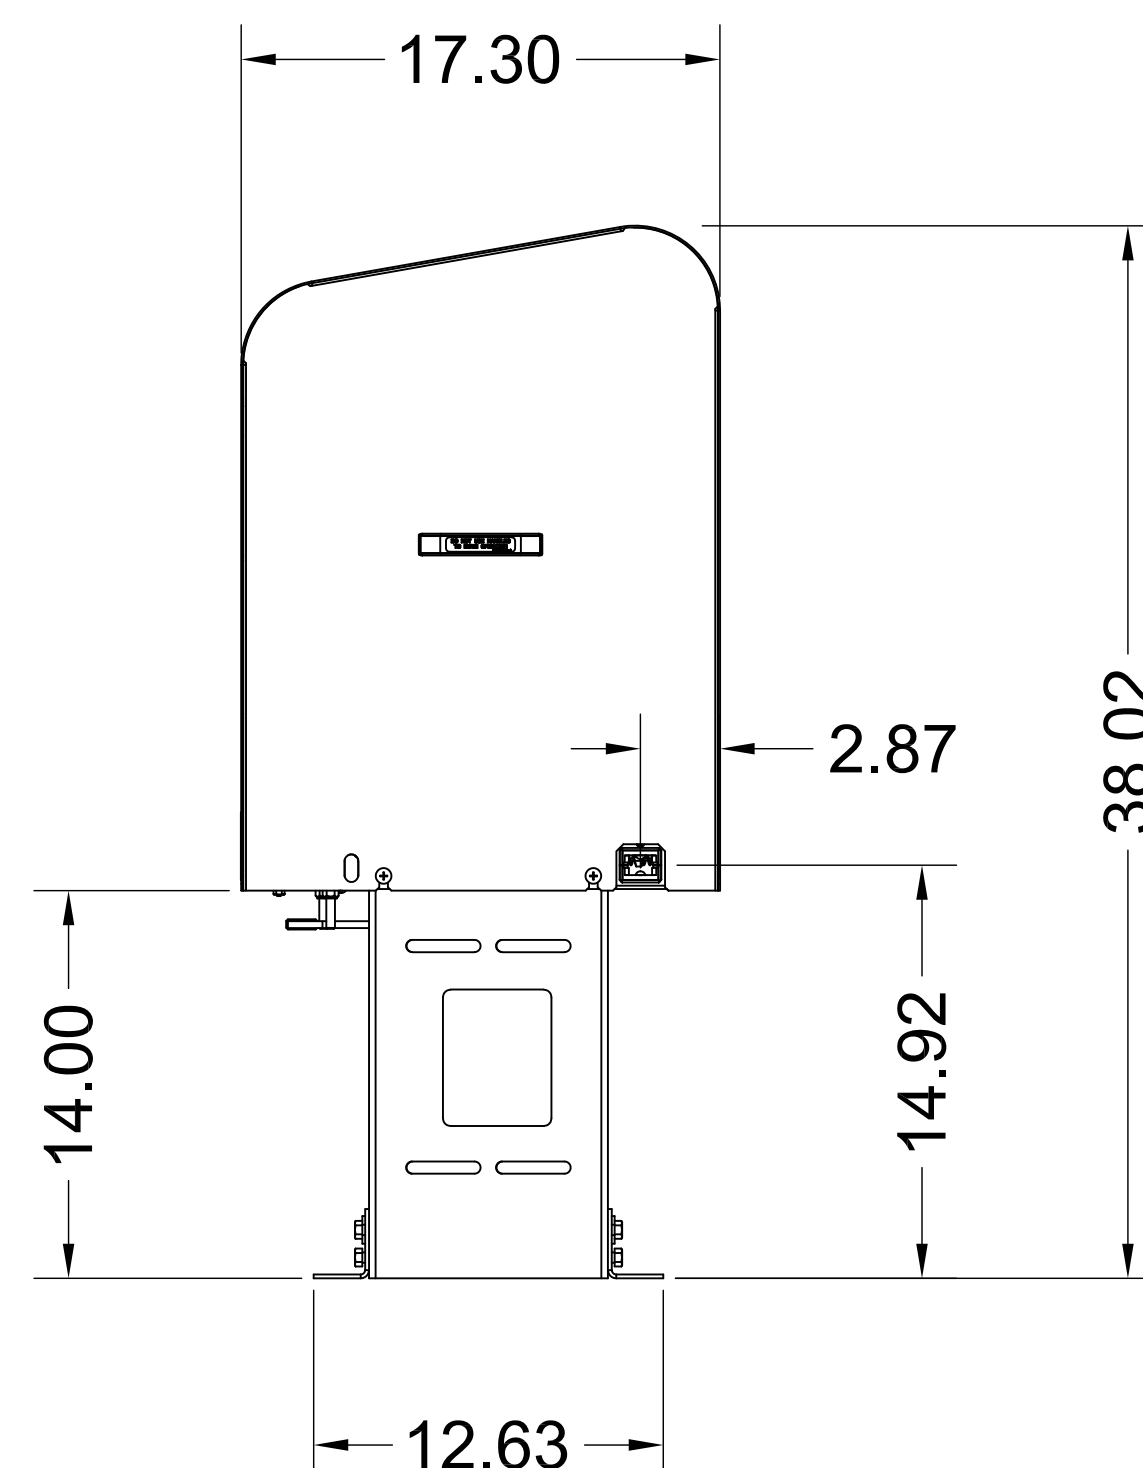

TOP VIEW

LEFT VIEW

FRONT VIEW

RIGHT VIEW

BOTTOM VIEW

(SL585) AC HEAVY-DUTY INDUSTRIAL
SLIDE GATE OPERATOR

LiftMaster[®]

LIFTMASTER (CHAMBERLAIN GROUP, INC.)
ENGINEERED SERVICES

300 WINDSOR DR.
OAK BROOK, IL 60523
PHONE: (630) 418-6516
FAX: (630) 516-7059

DRW. BY: B. MOFFETT

REVISION:

DATE: 07/09/2019

SCALE: NTS

TITLE: SL585 SLIDE GATE OPERATOR

CAD FILE: -

SHEET NO: