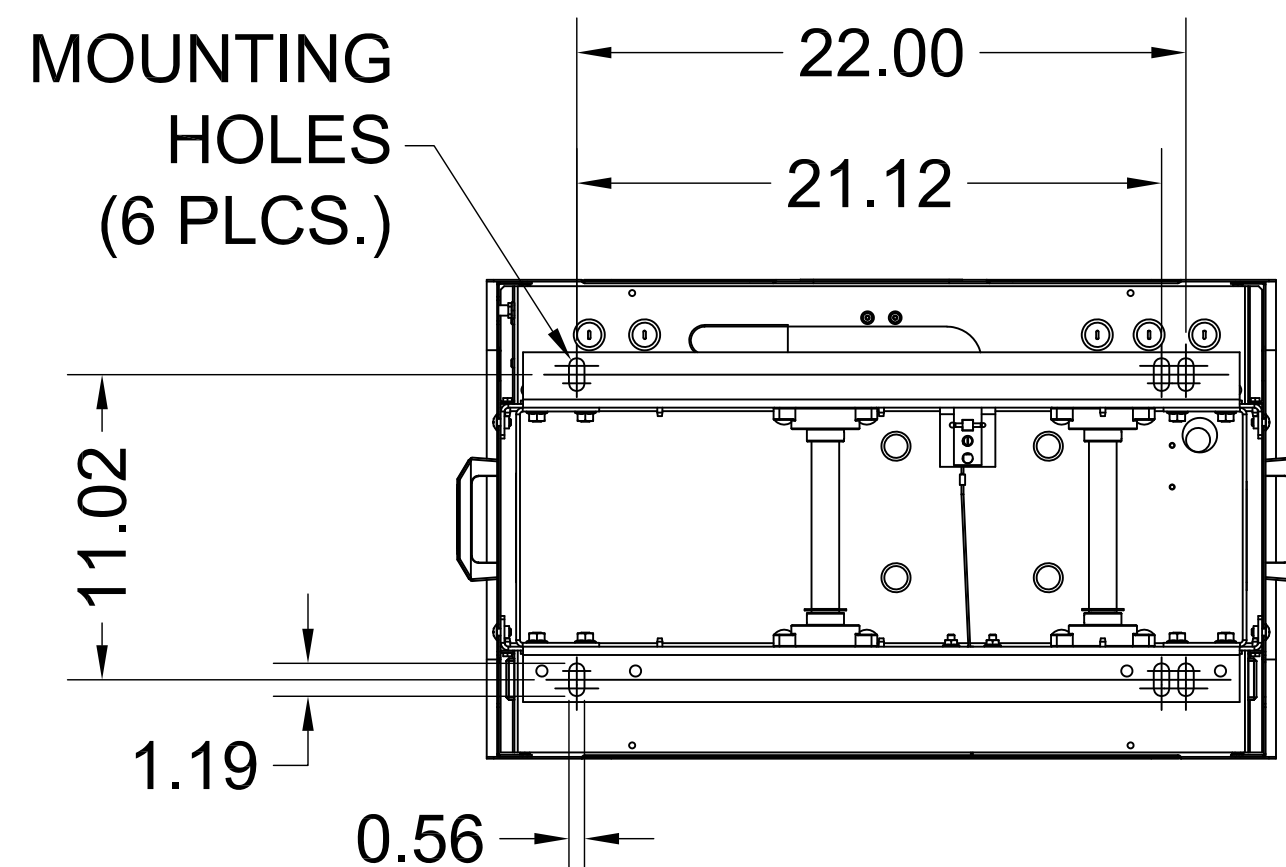

TOP VIEW

LEFT VIEW

FRONT VIEW

RIGHT VIEW

BOTTOM VIEW

(SL585) AC HEAVY-DUTY INDUSTRIAL
SLIDE GATE OPERATOR

LiftMaster[®]

LIFTMASTER (CHAMBERLAIN GROUP, INC.)
ENGINEERED SERVICES

300 WINDSOR DR.
OAK BROOK, IL 60523
PHONE: (630) 418-6516
FAX: (630) 516-7059

DRW. BY: B. MOFFETT

REVISION:

DATE: 07/09/2019

SCALE: NTS

TITLE: SL585 SLIDE GATE OPERATOR

CAD FILE: -

SHEET NO: