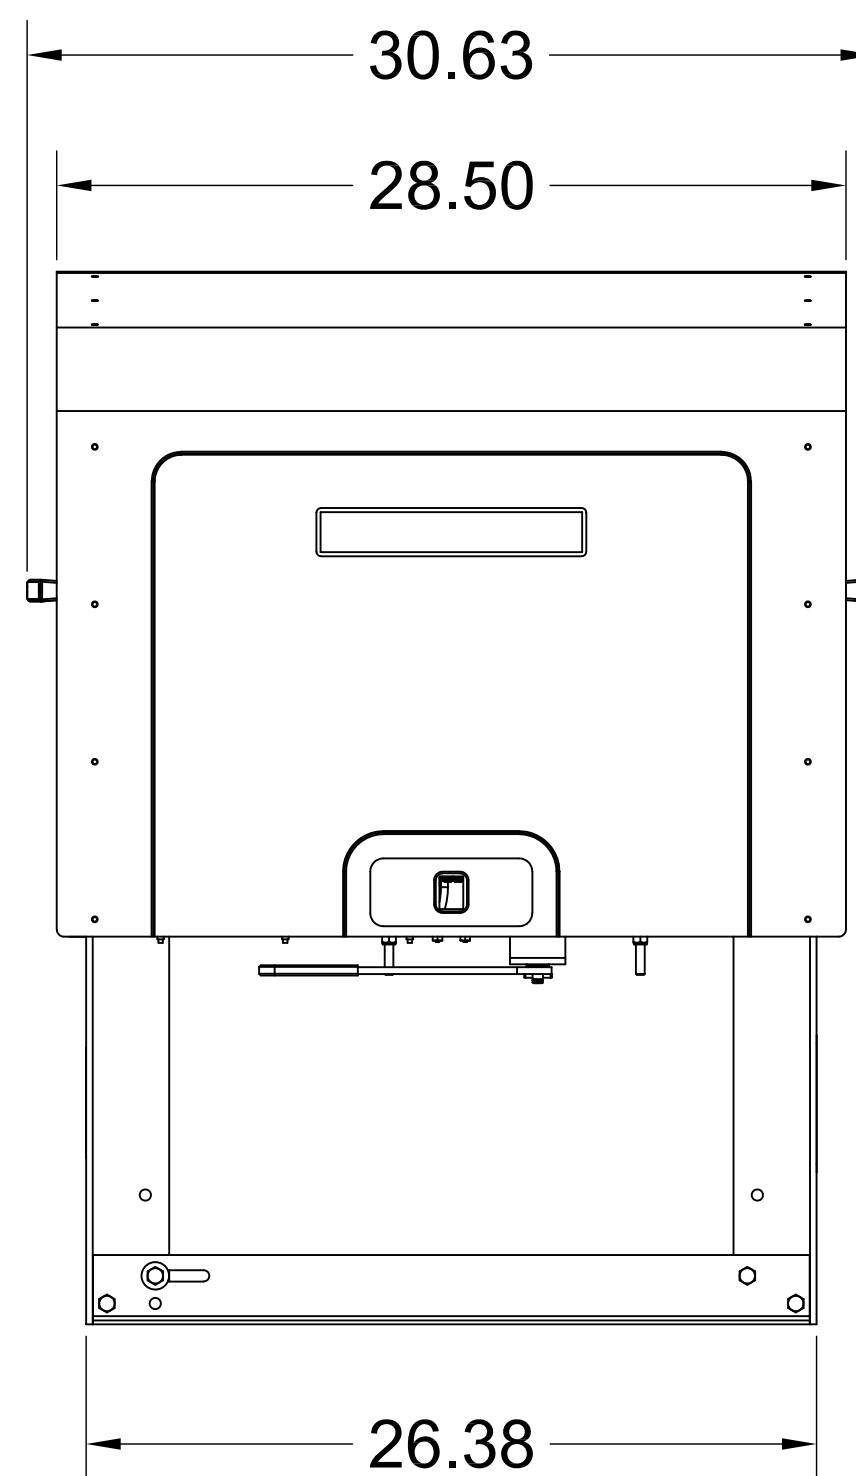

TOP VIEW

LEFT VIEW

FRONT VIEW

RIGHT VIEW

BOTTOM VIEW

(SL585) AC HEAVY-DUTY INDUSTRIAL
SLIDE GATE OPERATOR

LiftMaster[®]

LIFTMASTER (CHAMBERLAIN GROUP, INC.)
ENGINEERED SERVICES

300 WINDSOR DR.
OAK BROOK, IL 60523
PHONE: (630) 418-6516
FAX: (630) 516-7059

DRW. BY: B. MOFFETT

REVISION:

DATE: 07/09/2019

SCALE: NTS

TITLE: SL585 SLIDE GATE OPERATOR

CAD FILE: -

SHEET NO: