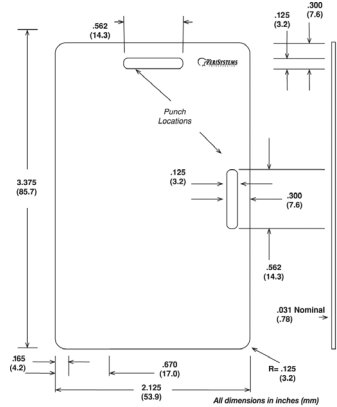

DATA SHEET, Page 2 of 2

1326AKHD

Specifications:

Read Range:*

Up to 6 inches (15 cm)

Size:

3.38" H x 2.14" W x 0.059" T
Approx. (86 x 54 x 1.5 mm)

Weight:

Specifications:

Read Range:*

Up to 6 inches (15 cm)

Size:

3.38" H x 2.14" W x 0.031" T
Approx. (86 x 54 x 0.08 mm)

Weight:

0.19 oz (5.5 g)

Material:

1346AKHD

Specifications:

Read Range:*

Up to 4 inches (10 cm)

Size:

1.51" H x 1.14" W x 0.115" T
Approx. (38 x 29 x 5 mm)

Weight:

0.16 oz (4.5 g)