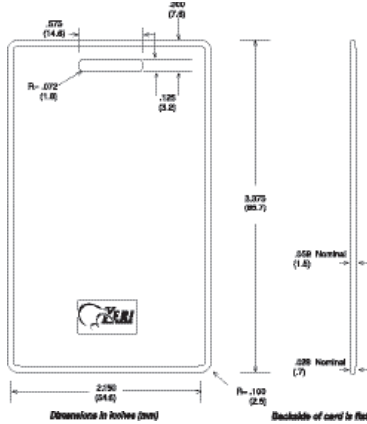

Keri's **1346AKHD Proximity Key Ring Tag** provides user convenience in a small, ergonomic, and extremely durable package. The tag is equipped with a brass eyelet for attachment to a key ring that ensures the neck of the tag will not break during the life of the system. Key tags are especially convenient for building entrances where the user still has their car keys in hand.

DATA SHEET, Page 2 of 2

1326AKHD

Specifications:

Read Range:*

Up to 6 inches (15 cm)

Size:

3.38" H x 2.14" W x 0.059" T
Approx. (86 x 54 x 1.5 mm)

Weight:

Specifications:

Read Range:*

Up to 6 inches (15 cm)

Size:

3.38" H x 2.14" W x 0.031" T
Approx. (86 x 54 x 0.08 mm)

Weight:

0.19 oz (5.5 g)

Material:

1346AKHD

Specifications:

Read Range:*

Up to 4 inches (10 cm)

Size:

1.51" H x 1.14" W x 0.115" T
Approx. (38 x 29 x 5 mm)

Weight:

0.16 oz (4.5 g)