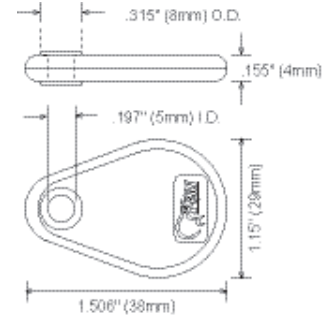

DATA SHEET, Page 2 of 2

1326AKHD

Specifications:

Read Range:*

Up to 6 inches (15 cm)

Size:

3.38" H x 2.14" W x 0.059" T
Approx. (86 x 54 x 1.5 mm)

Weight:

Specifications:

Read Range:*

Up to 6 inches (15 cm)

Size:

3.38" H x 2.14" W x 0.031" T
Approx. (86 x 54 x 0.08 mm)

Weight:

0.19 oz (5.5 g)

Material:

1346AKHD

Specifications:

Read Range:*

Up to 4 inches (10 cm)

Size:

1.51" H x 1.14" W x 0.115" T
Approx. (38 x 29 x 5 mm)

Weight:

0.16 oz (4.5 g)