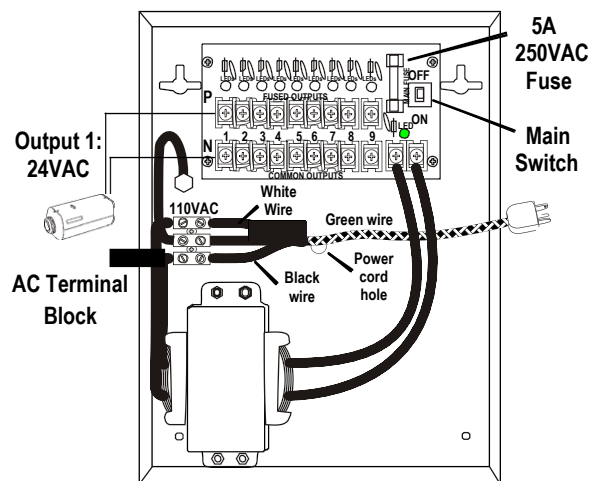

Enclosure

- Heavy-duty steel case to protect the power connections
- Removable steel cover for easy access to power connections
- Ventilation holes to prevent heat build-up
- Dimensions – 10" x 7³/₄" x 3¹/₂"
- Knock-out on the cover for optional cam lock
- AC terminal block for easy connection from transformer to 6-foot power cord

Specifications:

Model	EVP-1SA4P9UL	EVP-1SA8P16UL
Number of outputs	9	16
Total output current	4 Amps ¹	8 Amps ¹
Main fuse rating	5.0 Amps @ 250VAC	
Output fuse rating	1.1 Amps @ 250VAC	

¹Max total continuous output current, each channel output is fused at 1.1 Amp.

²PTC = Positive Temperature Coefficient

Connections:

EVP-1SA4P9UL shown

SECO-LARM® U.S.A., Inc.

16842 Millikan Avenue, Irvine, CA 92606

Phone: (949) 261-2999 | (800) 662-0800 Fax: (949) 261-7326

Website: www.seco-larm.com Email: sales@seco-larm.com