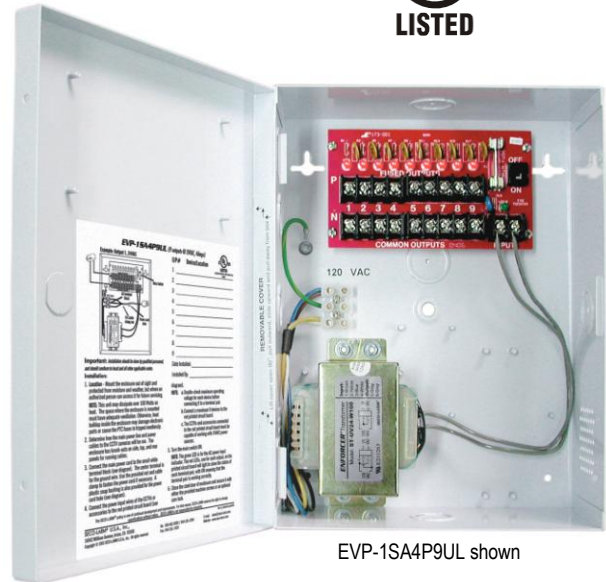

24VAC CCTV Power Supplies

EVP-1SA4P9UL 9 Outputs @24VAC (4 Amps¹)

EVP-1SA8P16UL 16 Outputs @24VAC (8 Amps¹)

The ENFORCER CCTV Power Supplies centralize the power sources for multiple AC-powered CCTV cameras and/or CCTV accessories. The power input, power transformer, and all fused power outputs are enclosed in one heavy-duty, easy-to-install enclosure.

Features:

- Each output individually fused (PTC²- type fuses)
- Output fuses rated 1.1 Amps @ 250VAC
- Individual red LED status indicator for each output
- Main power switch to turn on/off power to outputs

Power

- Input: 110VAC, 60Hz. Output: 24VAC
- UL-approved power transformer
- Total output current:
  - 4.0 Amps (EVP-1SA4P9UL)
  - 8.0 Amps (EVP-1SA8P16UL)
- Main fuse rated 5.0 Amps @ 250VAC
- Spare fuse and 6-foot power cord included

Enclosure

- Heavy-duty steel case to protect the power connections
- Removable steel cover for easy access to power connections
- Ventilation holes to prevent heat build-up
- Dimensions – 10" x 7³/₄" x 3¹/₂"
- Knock-out on the cover for optional cam lock
- AC terminal block for easy connection from transformer to 6-foot power cord

Specifications:

Model	EVP-1SA4P9UL	EVP-1SA8P16UL
Number of outputs	9	16
Total output current	4 Amps¹	8 Amps¹
Main fuse rating	5.0 Amps @ 250VAC	
Output fuse rating	1.1 Amps @ 250VAC	

¹Max total continuous output current, each channel output is fused at 1.1 Amp.

²PTC = Positive Temperature Coefficient