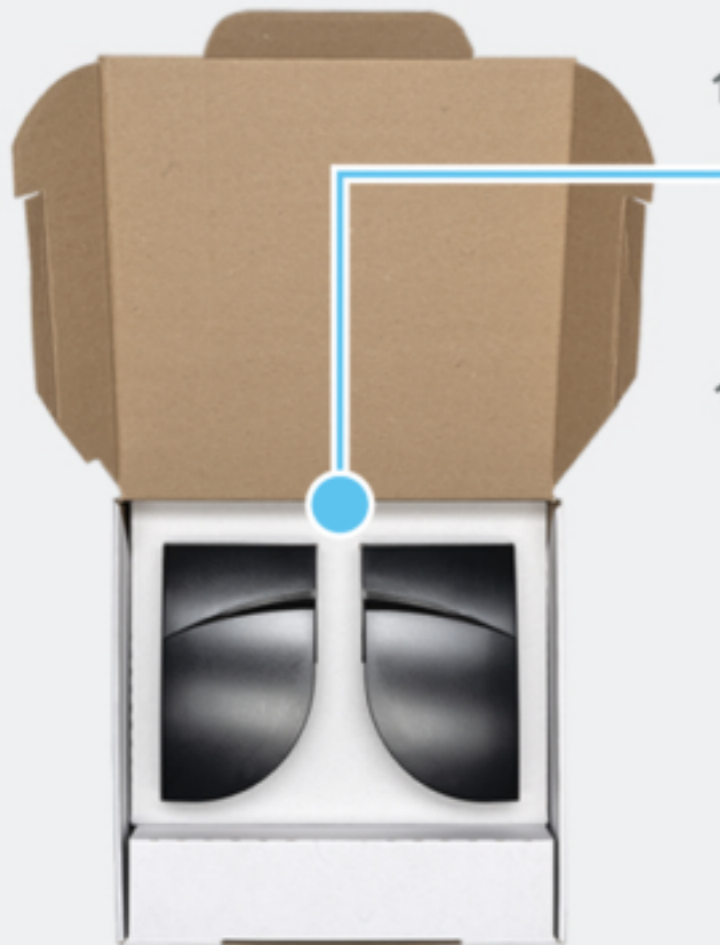

WHAT'S IN THE BOX

Left & Right Sensor Kit (Black) - 10LZRFLATSCAN3D-SWBK

10LZRFLATSCAN3D-RB

10LZRFLATSCAN3D-LB

79.7001

70.0202

20.5433

50.5333

55.0001

70.5753

75.5982

70.0036

WHAT'S IN THE BOX

Left Sensor Kit (Black) - 10LZRFLATSCAN3D-LBK

10LZRFLATSCAN3D-LB

79.7001