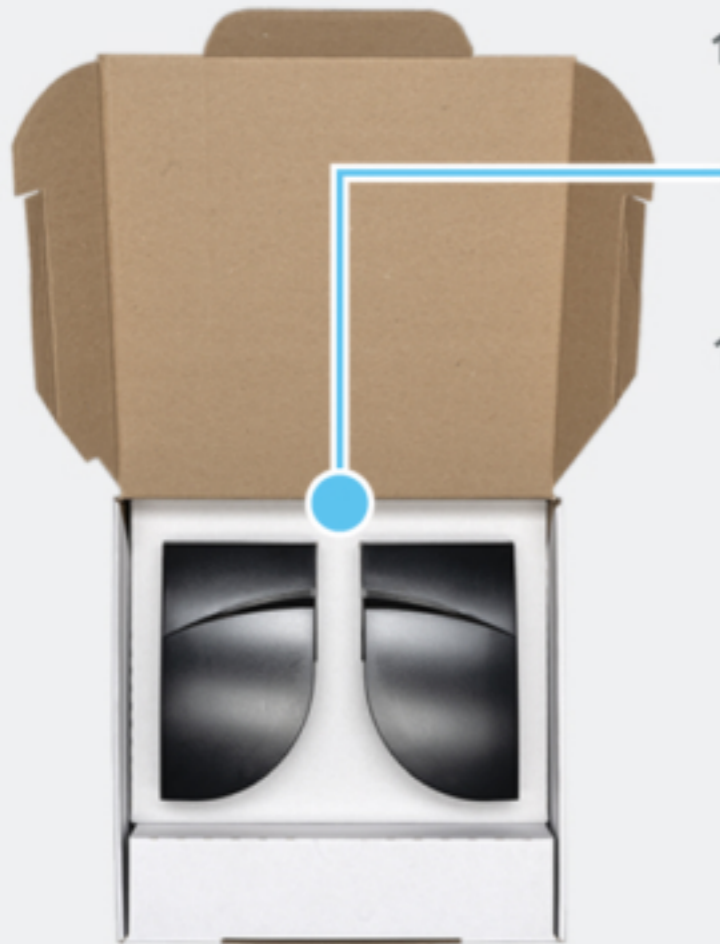

75.5982

70.0036

WHAT'S IN THE BOX

Universal Sensor Kit (Black) - 10LZRFLATSCAN3D-SWBKU

10LZRFLATSCAN3D-RB

10LZRFLATSCAN3D-LB

79.7001

70.0202