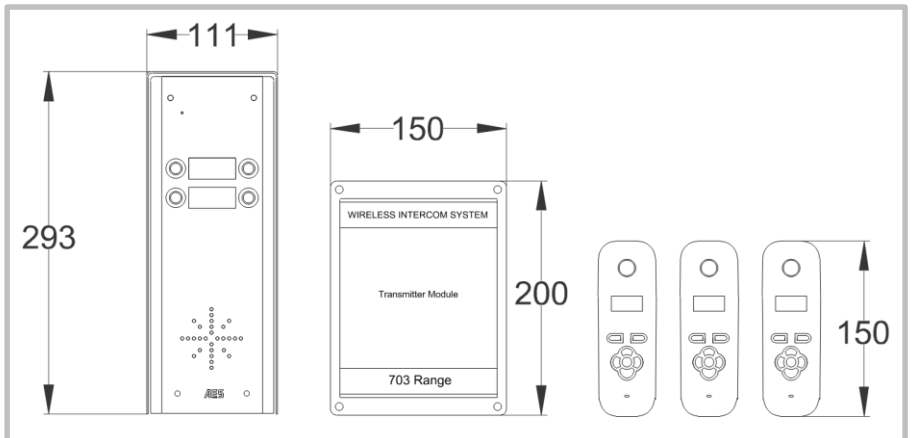

703-HS3 – 4 button kit, with 3 handsets (1 button spare), hooded panel.