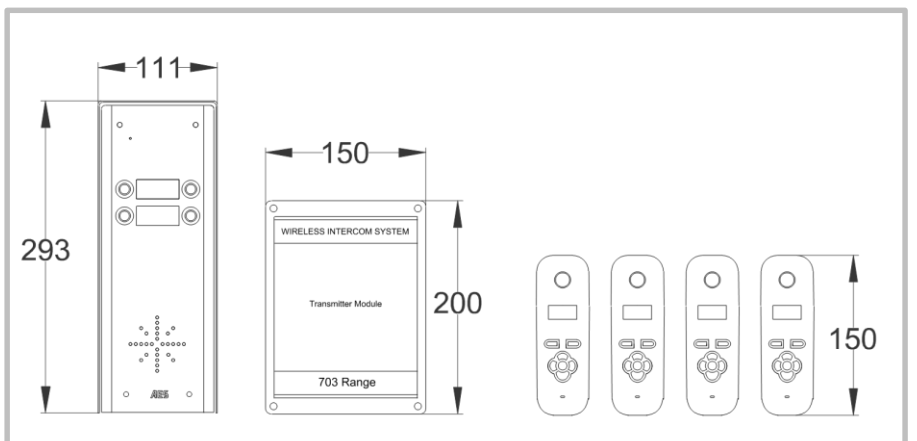

| | |
|---|---|
| CABLE BETWEEN SPEECH UNIT & TRANSMITTER | 4 metre screened CAT5 included. |
| MAX CABLE LENGTH | 8 metres max |
| CABLE CORES | 2 x speaker, 2 x mic, 2 x button, 2 x relay, 2 x power. |
| SPEECH UNIT IP RATING | IP55 |
| TRANSMITTER IP RATING | IP65 |
| MANUFACTURE WARRANTY | 2 years return to base. |
| KEYPAD PROGRAMMING | On the keypad. |
| KEYPAD CODES | 1200 codes total |

DECT 703 MULTI BUTTON

Kits & Part numbers

703-HS2 – 2 button kit, with 2 handsets, hooded panel.

703-HS3 – 4 button kit, with 3 handsets (1 button spare), hooded panel.

703-HS4 – 4 button kit, with 4 handsets, hooded panel.