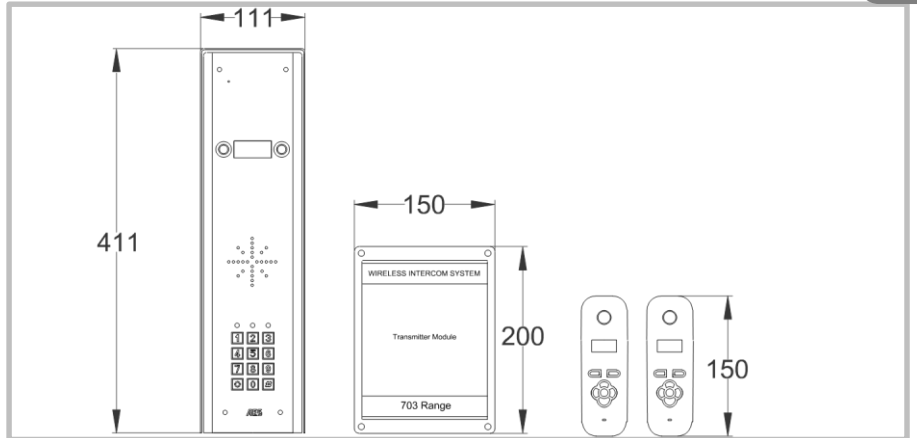

DECT 703 MULTI BUTTON

Kits & Part numbers

703-HSK2 – 2 button kit, with 2 handsets.