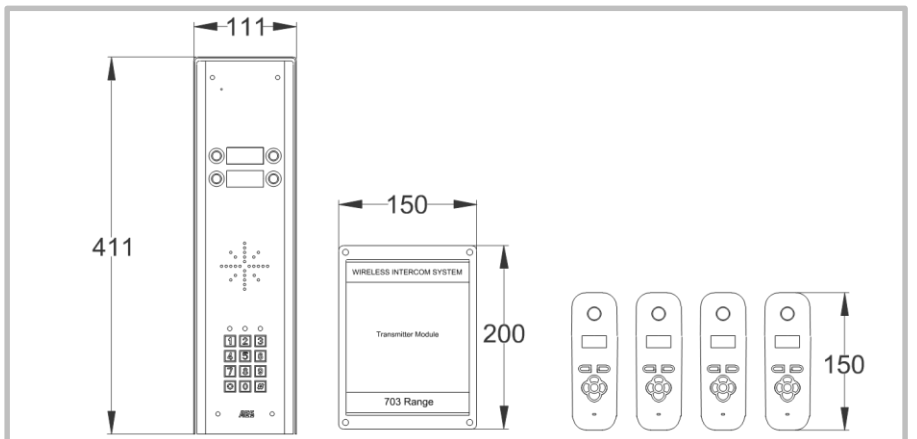

| | |
|---|---|
| CABLE BETWEEN SPEECH UNIT & TRANSMITTER | 4 metre screened CAT5 included. |
| MAX CABLE LENGTH | 8 metres max |
| CABLE CORES | 2 x speaker, 2 x mic, 2 x button, 2 x relay, 2 x power. |
| SPEECH UNIT IP RATING | IP55 |
| TRANSMITTER IP RATING | IP65 |
| MANUFACTURE WARRANTY | 2 years return to base. |
| KEYPAD PROGRAMMING | On the keypad. |
| KEYPAD CODES | 1200 codes total |

DECT 703 MULTI BUTTON

Kits & Part numbers

703-HSK2 – 2 button kit, with 2 handsets.

703-HSK3 – 3 button kit, with 3 handsets (4 button panel with one spare button).

703-HSK4 – 4 button kit, with 4 handsets.