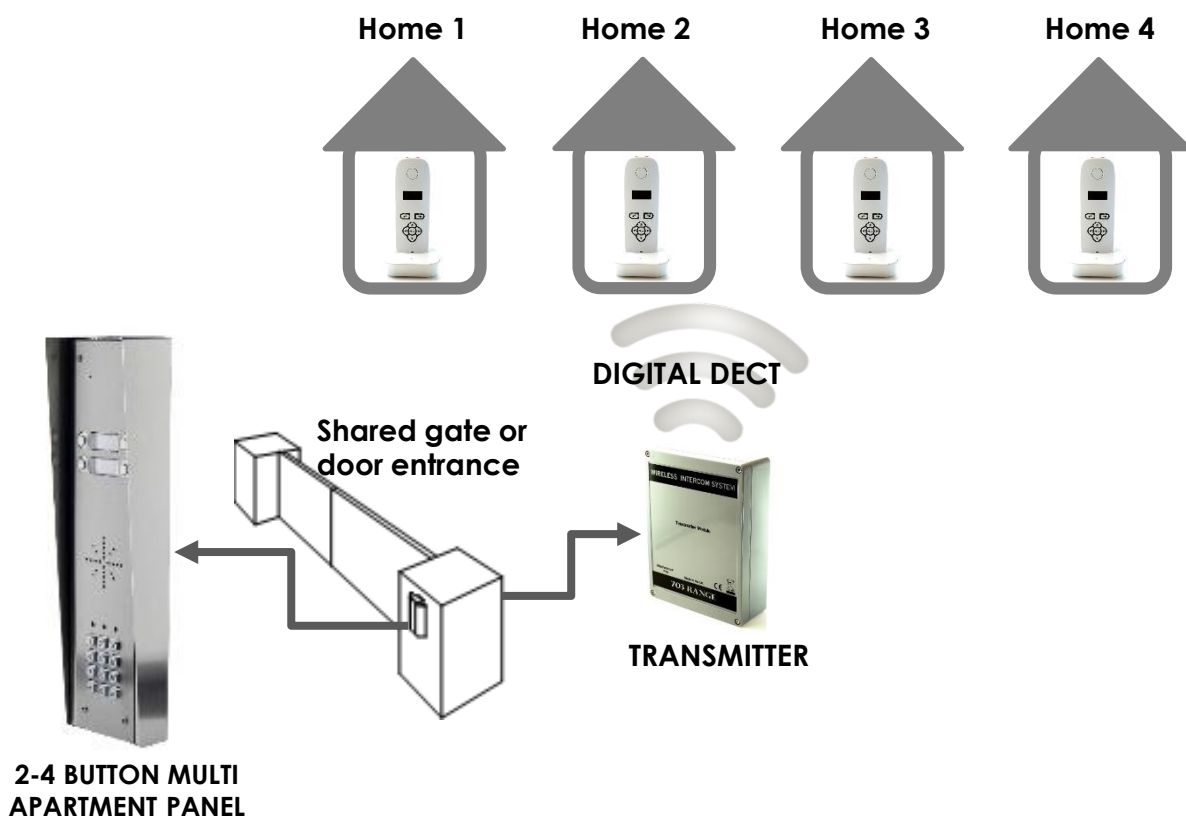

703

DECT 703 MULTI BUTTON

- Digital D.E.C.T wireless intercom system for flats, apartments or shared gate entrances.
- Up to 4 call buttons, each button calling a different handset.
- Working range of 100 metres through concrete (up to 400 metres open field conditions).
- 1 handset per property or apartment.
- 2 relay outputs, suitable for vehicle and pedestrian gate control.
- Simple setup and install.
- Keypad option for coded access.
- All marine grade stainless steel hooded panel, manufactured from BS316 grade steel.
- Built in voicemail feature for missed callers, user can listen to messages on handset.
- 2 year manufacturers warranty.

DECT 703 MULTI BUTTON

| | |
|---------------------|--|
| POWER SUPPLY | 12v dc included |
| CURRENT CONSUMPTION | 50mA standby, 1 amp peak. |
| RELAY OUTPUTS | 2 |
| RELAY TIME | Adjustable, 1,3,5,9 secs. |
| RELAY LOAD | Max 2 amps, 24v ac. |
| TECHNOLOGY TYPE | Digital DECT |
| HANSETS PER SYSTEM | 4 |
| RANGE | Practical working range of 110 metres. 400 metres open field conditions |

| | |
|---|---|
| CABLE BETWEEN SPEECH UNIT & TRANSMITTER | 4 metre screened CAT5 included. |
| MAX CABLE LENGTH | 8 metres max |
| CABLE CORES | 2 x speaker, 2 x mic, 2 x button, 2 x relay, 2 x power. |
| SPEECH UNIT IP RATING | IP55 |
| TRANSMITTER IP RATING | IP65 |
| MANUFACTURE WARRANTY | 2 years return to base. |
| KEYPAD PROGRAMMING | On the keypad. |
| KEYPAD CODES | 1200 codes total |

DECT 703 MULTI BUTTON

Kits & Part numbers

703-HS2 – 2 button kit, with 2 handsets, hooded panel.

703-HS3 – 4 button kit, with 3 handsets (1 button spare), hooded panel.

703-HS4 – 4 button kit, with 4 handsets, hooded panel.