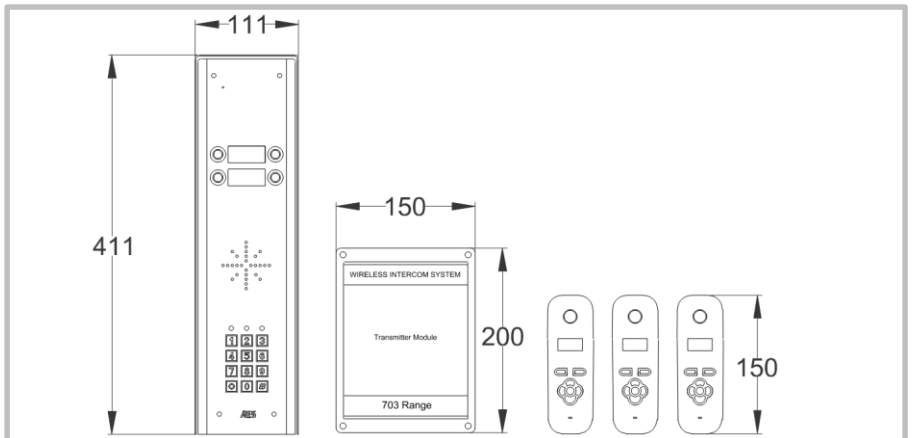

703-HSK3 – 3 button kit, with 3 handsets (4 button panel with one spare button).