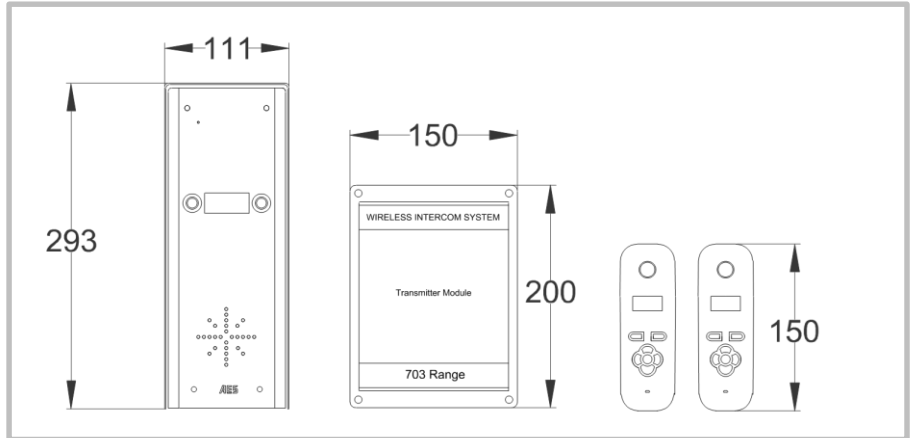

DECT 703 MULTI BUTTON

Kits & Part numbers

703-HS2 – 2 button kit, with 2 handsets, hooded panel.