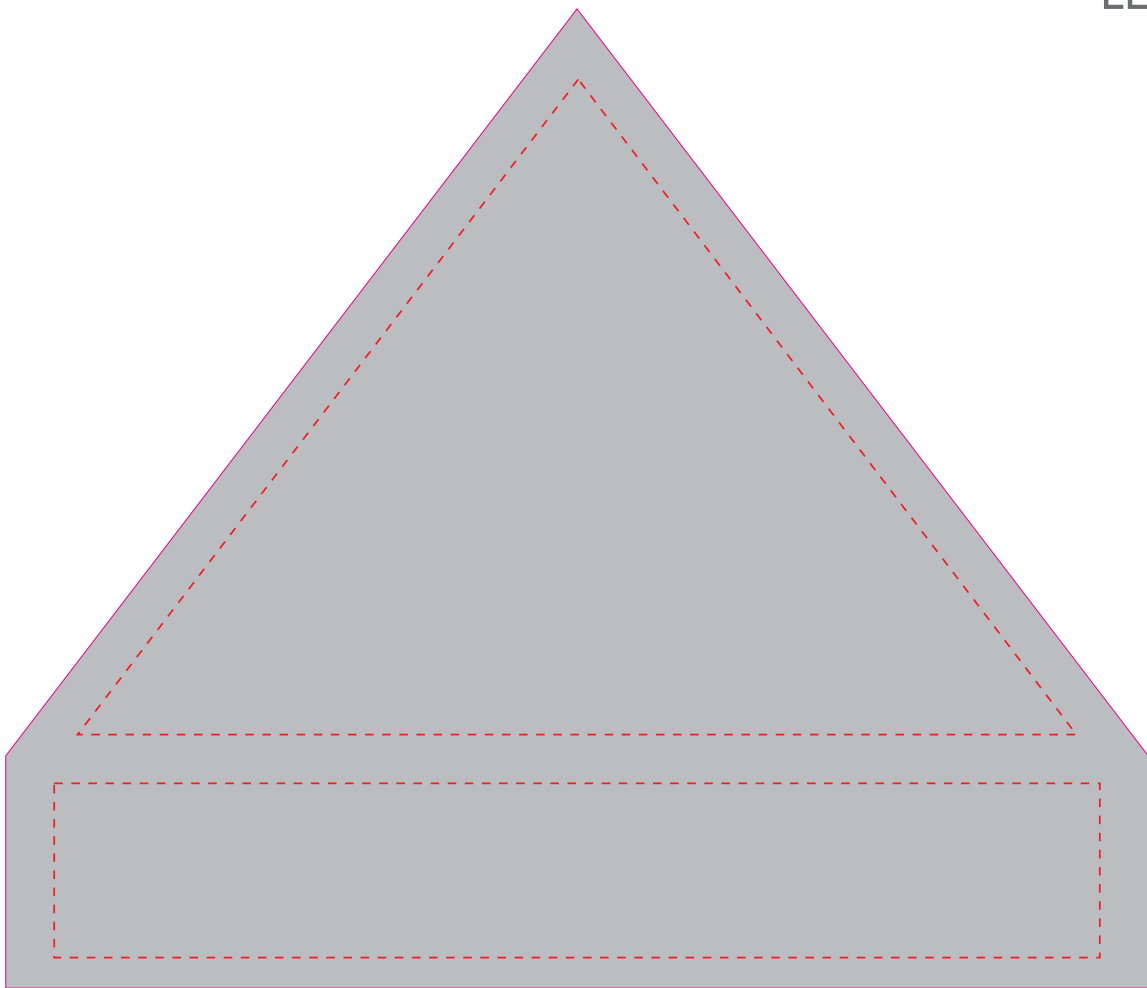

Tent Template

Promo | Tent Top | 5' x 5'

Banner Background

Graphic Safe Area

ART GUIDELINES

- Template is setup to 10% scale
- **DO NOT** resize template and/or change size or shape.
- Allow background color to bleed into pole sleeve
- Art can be printed outside of the safe zone but it is recommended to keep important text within the graphical safe area.
- Convert all text to outlines
- Document should be setup in CMYK color mode
- Convert all text to outlines
- Use Pantone Solid Coated Colors to ensure the best color matching. Final output will be in Solid Uncoated Colors.
- Use CMYK for gradients
- Save and send file as PDF

FRONT

BACK

LEFT

RIGHT