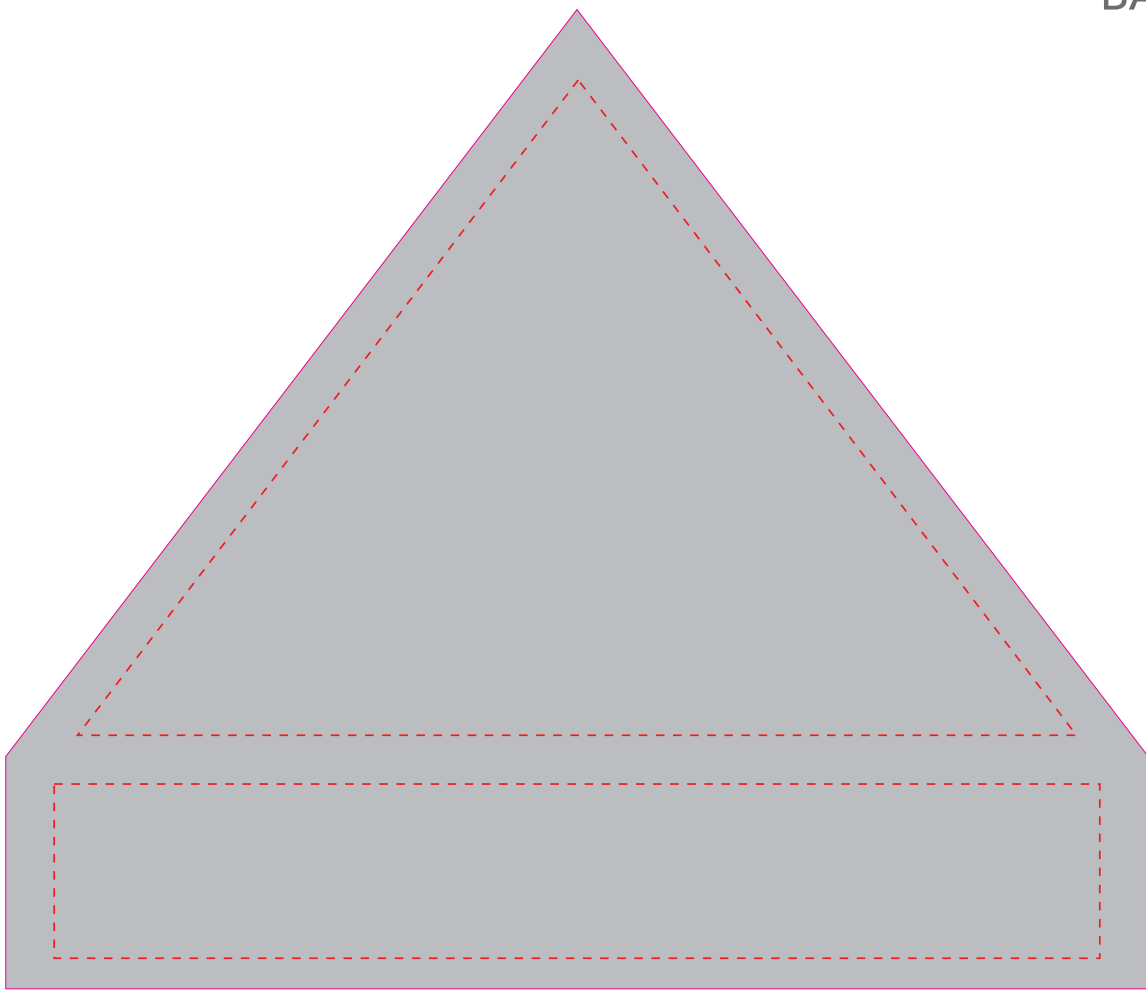

Tent Template

Promo | Tent Top | 5' x 5'

Banner Background

Graphic Safe Area

ART GUIDELINES

- Template is setup to 10% scale
- **DO NOT** resize template and/or change size or shape.
- Allow background color to bleed into pole sleeve
- Art can be printed outside of the safe zone but it is recommended to keep important text within the graphical safe area.
- Convert all text to outlines
- Document should be setup in CMYK color mode
- Convert all text to outlines
- Use Pantone Solid Coated Colors to ensure the best color matching. Final output will be in Solid Uncoated Colors.
- Use CMYK for gradients
- Save and send file as PDF

FRONT

BACK

LEFT

RIGHT