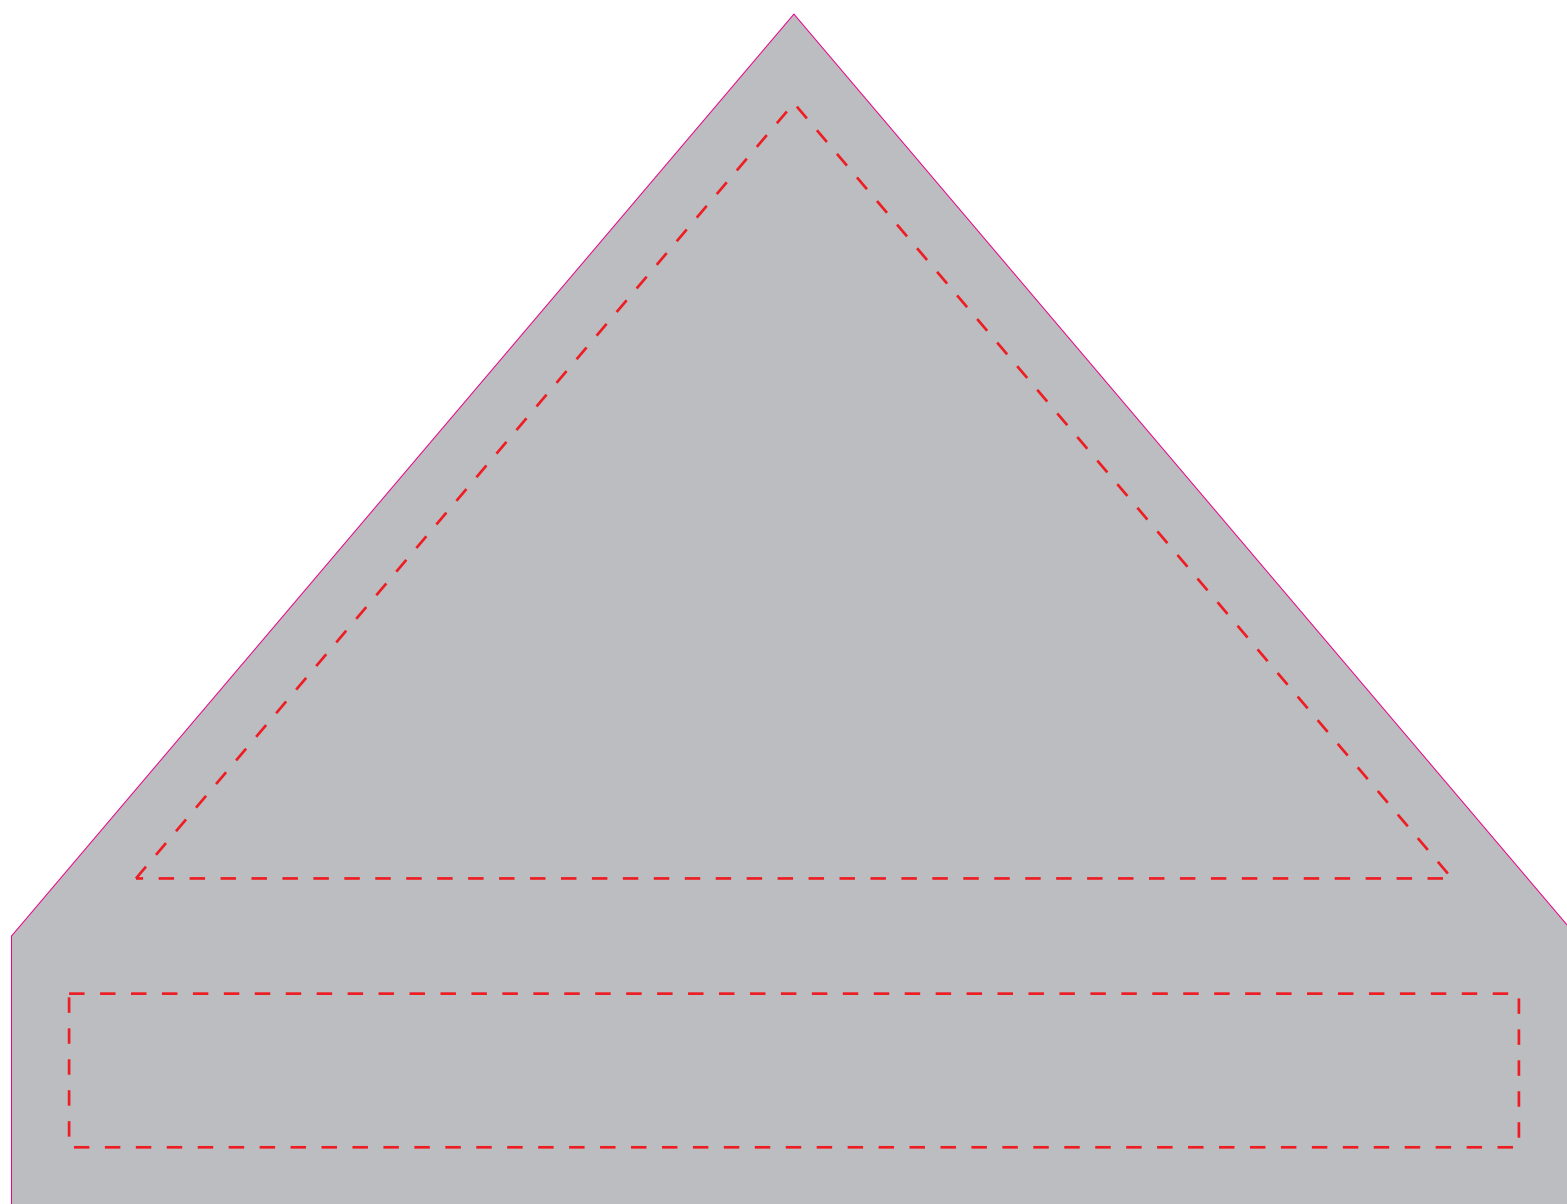

Tent Template

Commercial | Tent Top | 7'x 7'

Banner Background

Graphic Safe Area

ART GUIDELINES

- Template is setup to 10% scale
- **DO NOT** resize template and/or change size or shape.
- Allow background color to bleed into pole sleeve
- Art can be printed outside of the safe zone but it is recommended to keep important text within the graphical safe area.
- Convert all text to outlines
- Document should be setup in CMYK color mode
- Convert all text to outlines
- Use Pantone Solid Coated Colors to ensure the best color matching. Final output will be in Solid Uncoated Colors.
- Use CMYK for gradients
- Save and send file as PDF

FRONT

LEFT

RIGHT

BACK