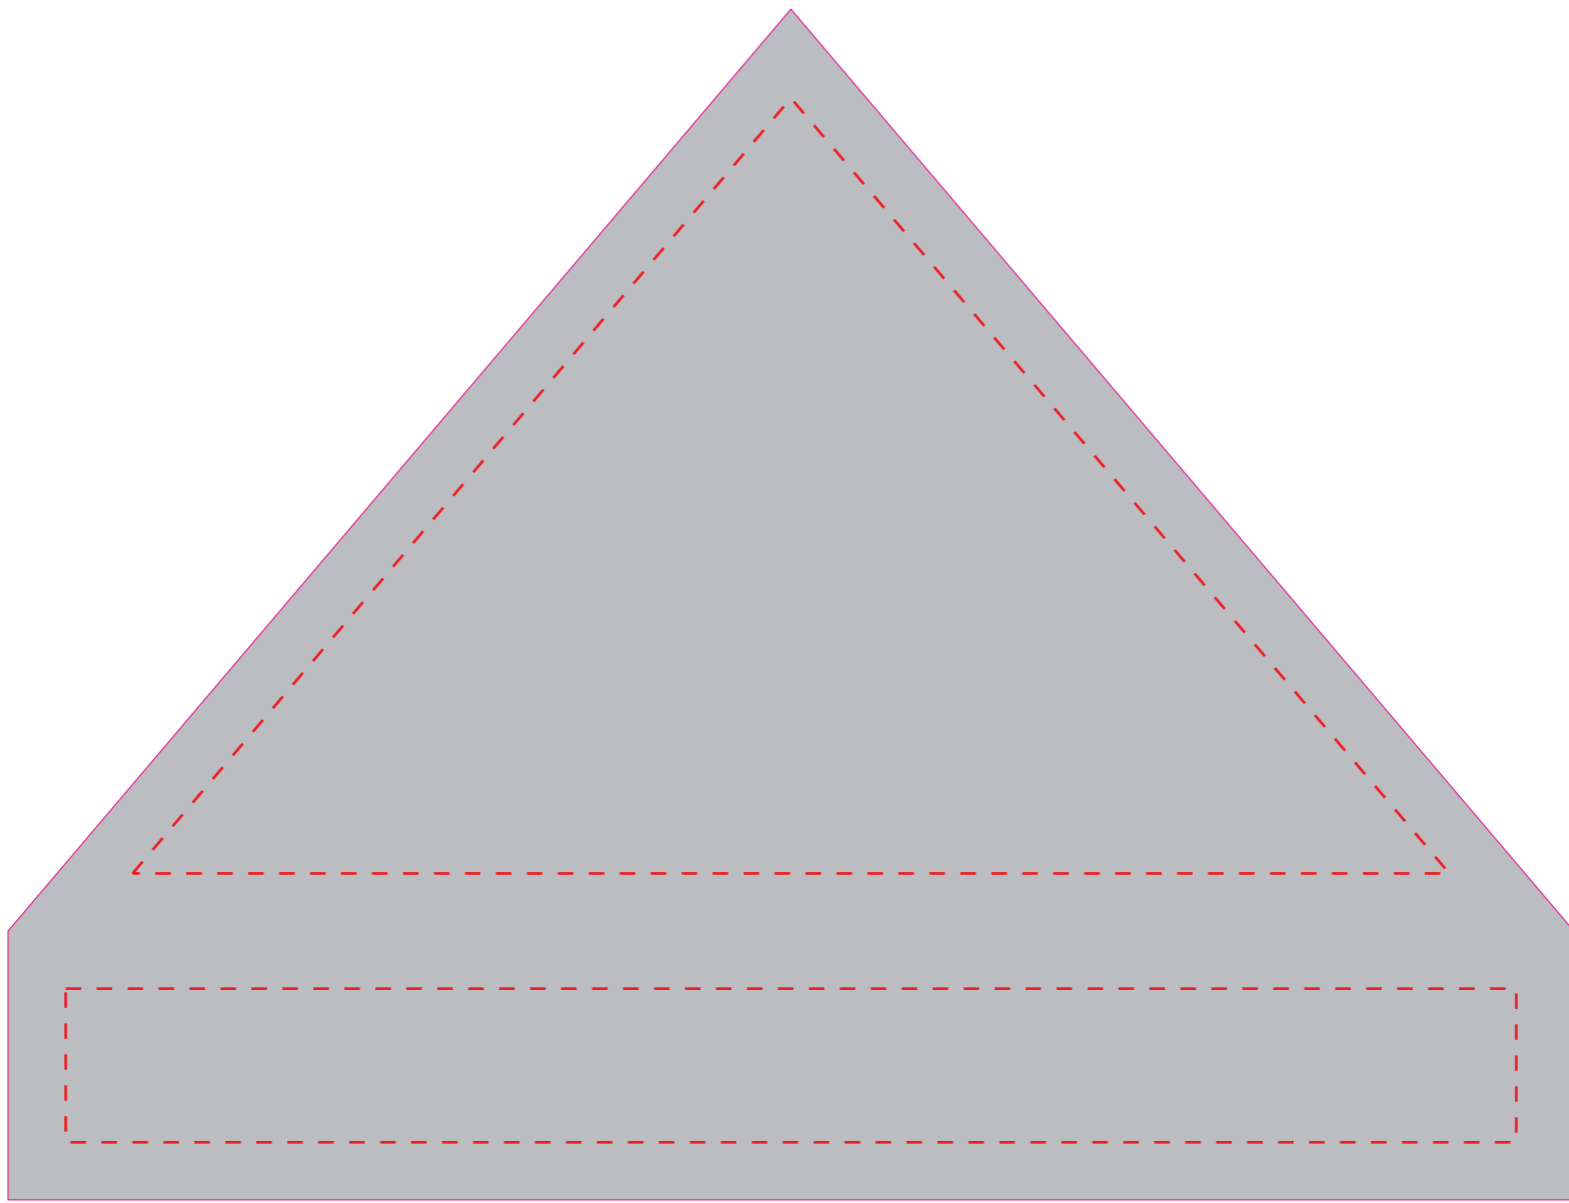

Tent Template

Commercial | Tent Top | 7'x 7'

Banner Background

Graphic Safe Area

ART GUIDELINES

- Template is setup to 10% scale
- **DO NOT** resize template and/or change size or shape.
- Allow background color to bleed into pole sleeve
- Art can be printed outside of the safe zone but it is recommended to keep important text within the graphical safe area.
- Convert all text to outlines
- Document should be setup in CMYK color mode
- Convert all text to outlines
- Use Pantone Solid Coated Colors to ensure the best color matching. Final output will be in Solid Uncoated Colors.
- Use CMYK for gradients
- Save and send file as PDF

FRONT

LEFT

RIGHT

BACK