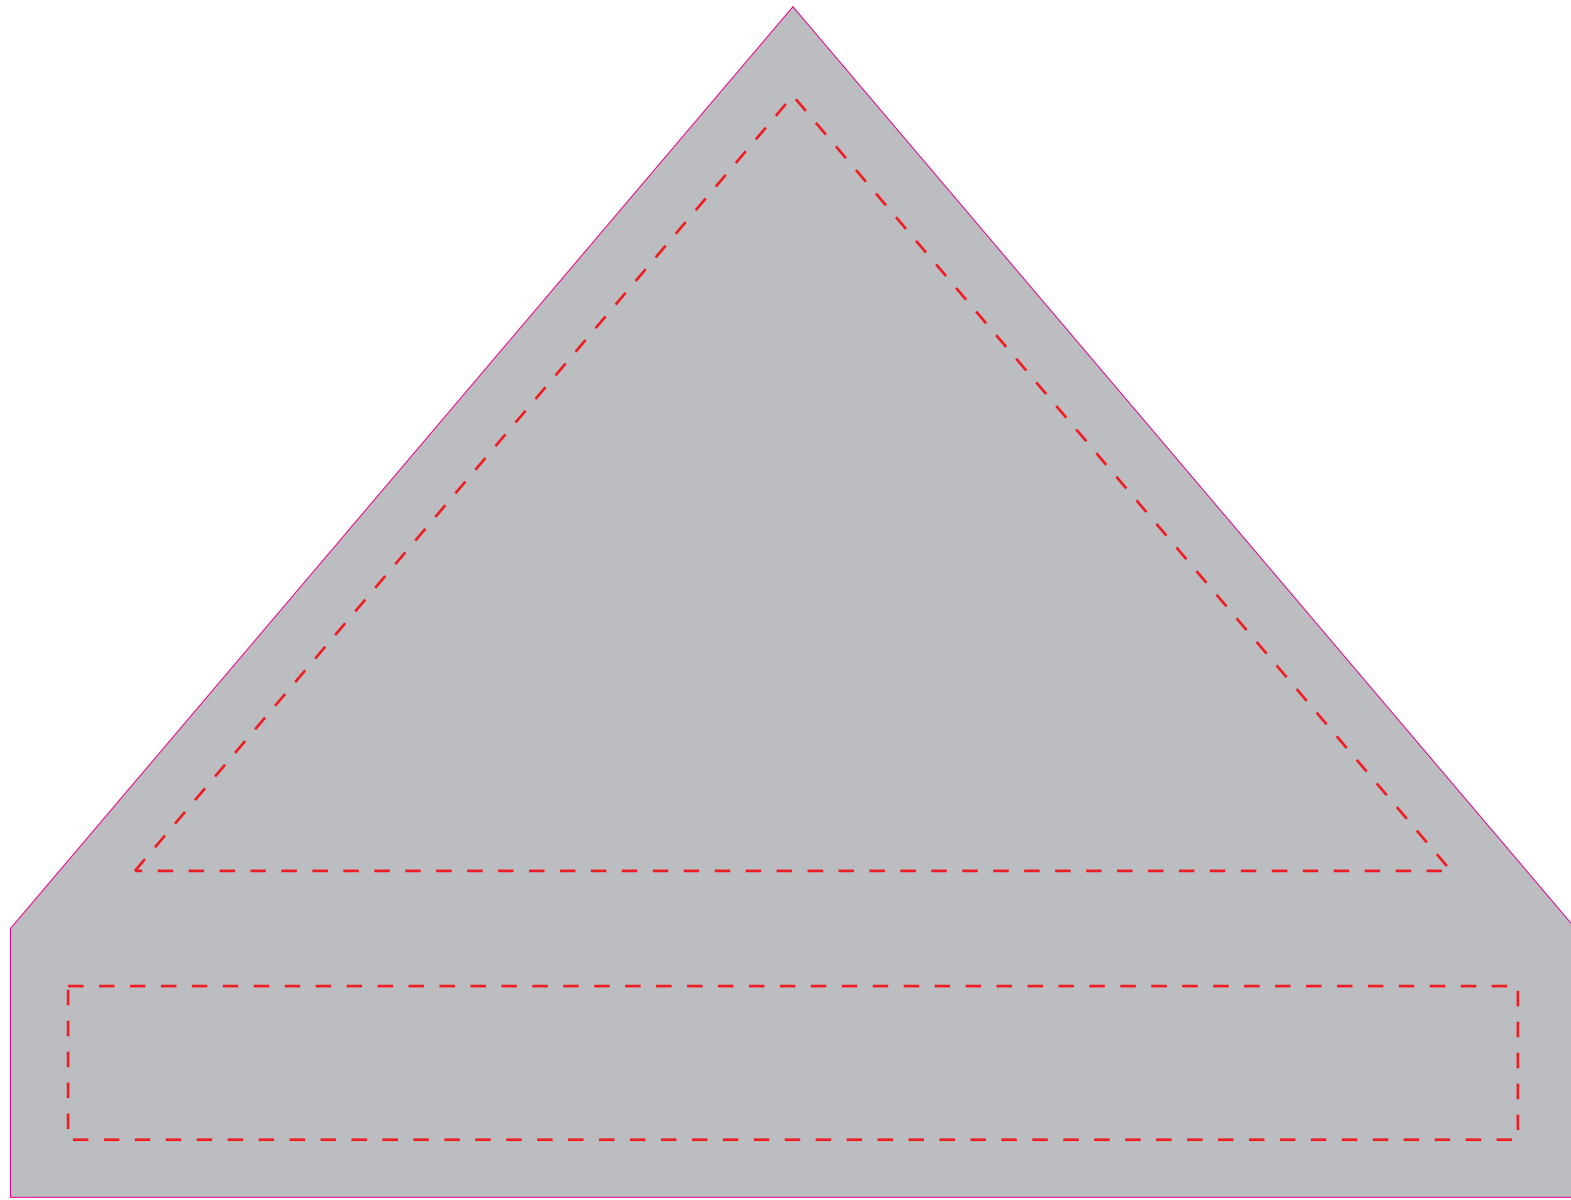

Tent Template

Commercial | Tent Top | 7'x 7'

Banner Background

Graphic Safe Area

ART GUIDELINES

- Template is setup to 10% scale
- **DO NOT** resize template and/or change size or shape.
- Allow background color to bleed into pole sleeve
- Art can be printed outside of the safe zone but it is recommended to keep important text within the graphical safe area.
- Convert all text to outlines
- Document should be setup in CMYK color mode
- Convert all text to outlines
- Use Pantone Solid Coated Colors to ensure the best color matching. Final output will be in Solid Uncoated Colors.
- Use CMYK for gradients
- Save and send file as PDF

FRONT

LEFT

RIGHT

BACK