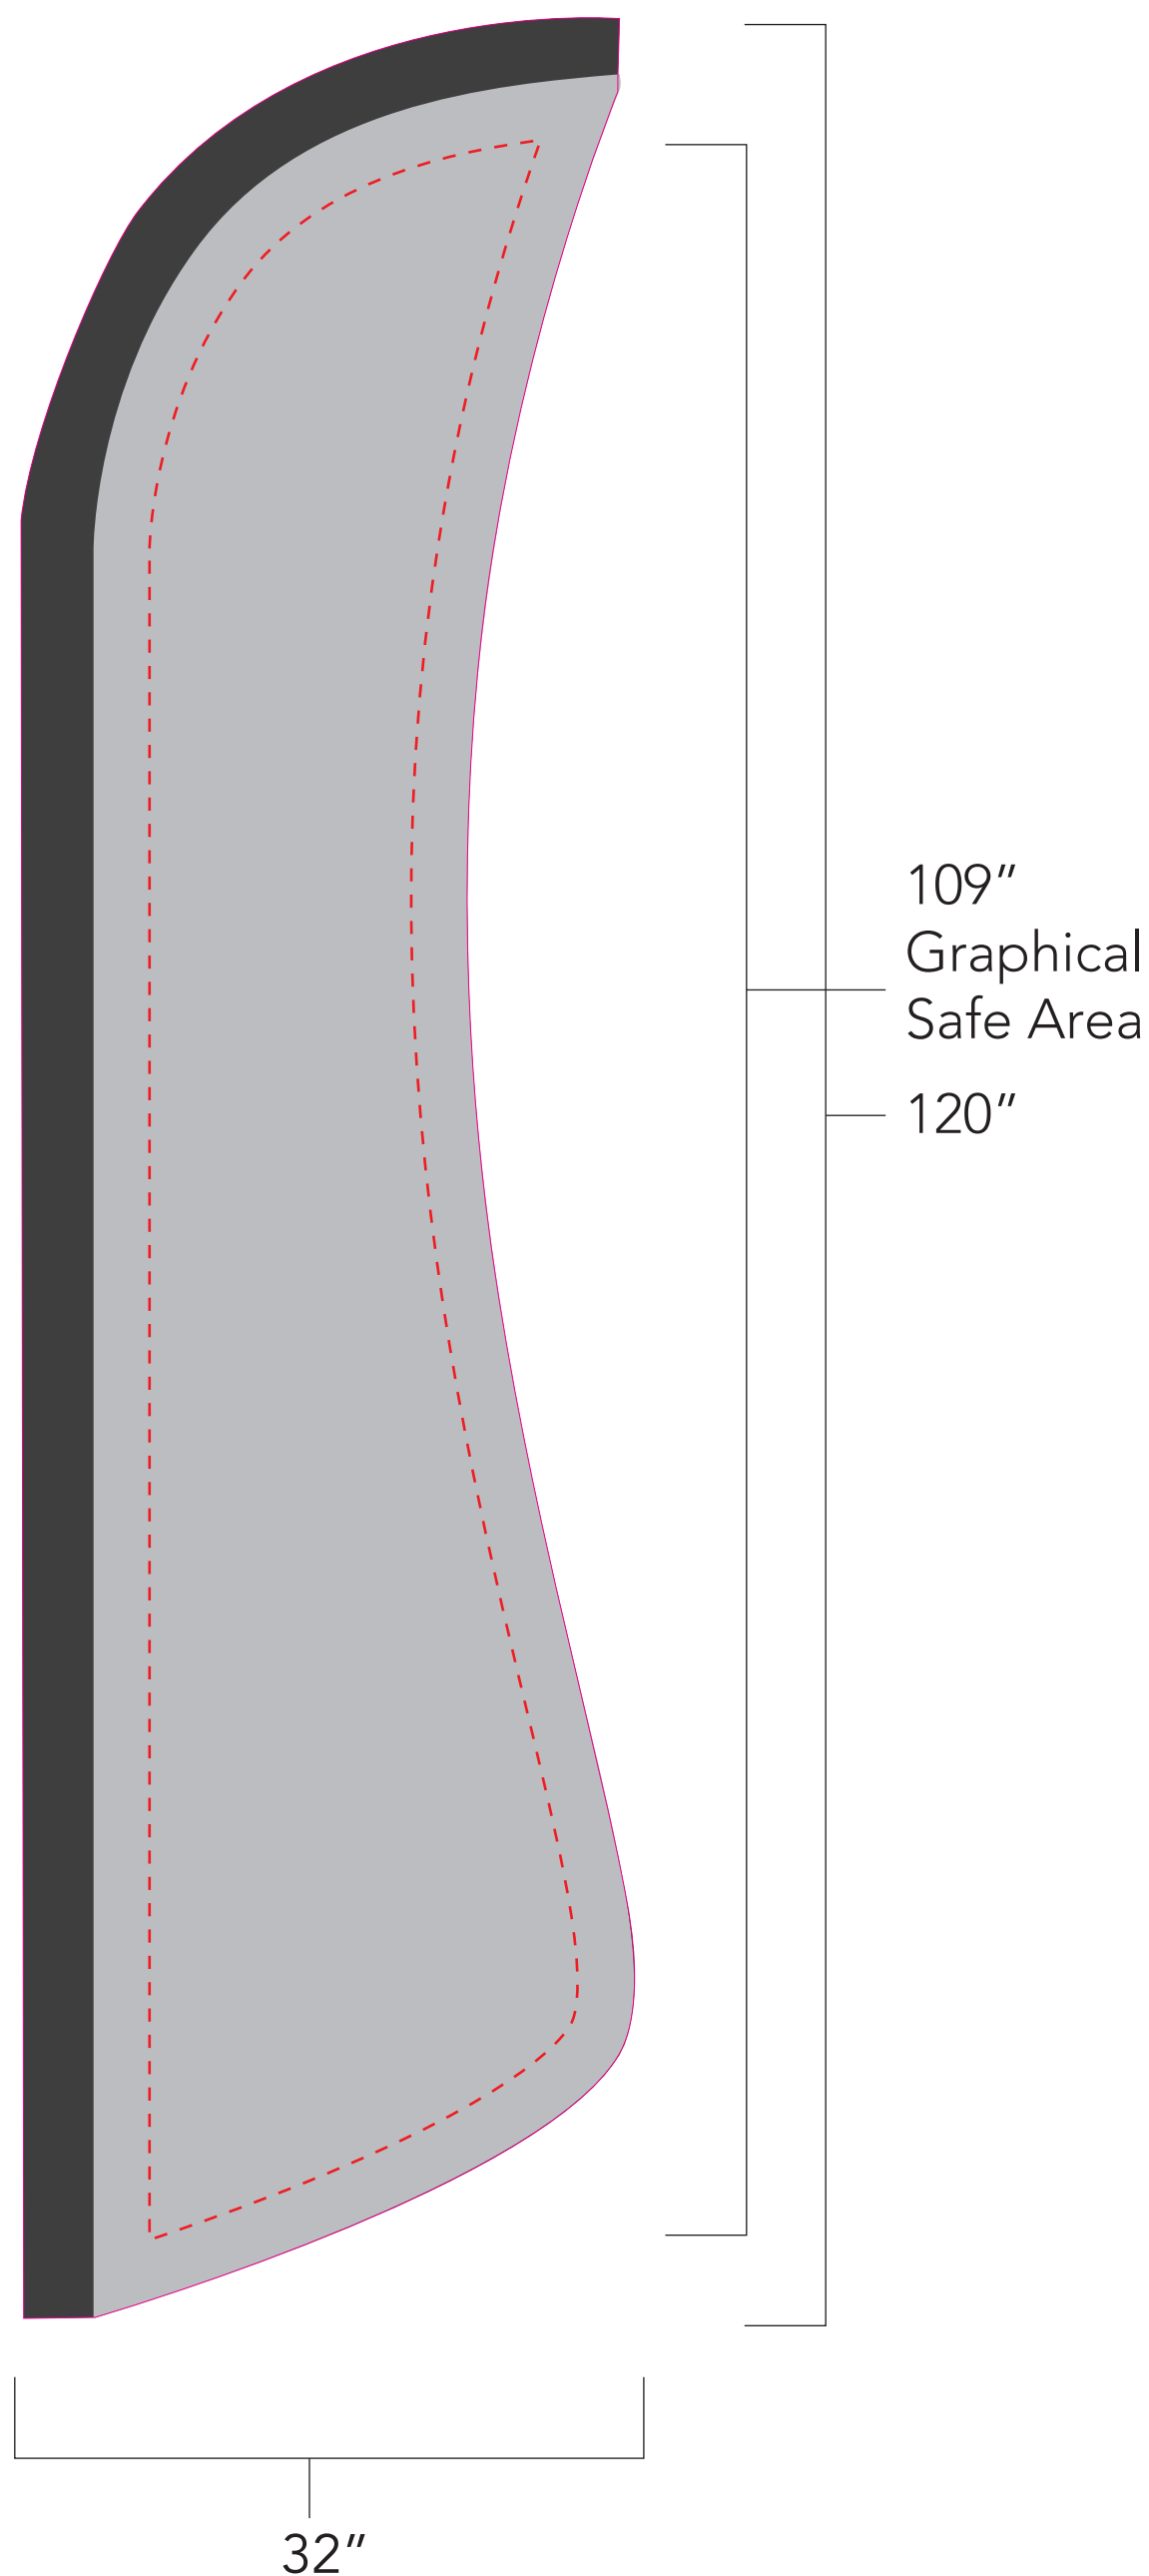

Ad Flag Template

Shark Fin | Medium | Double Sided

 Flag Background

 Graphic Safe Area

 Pole Sleeve

ART GUIDELINES

- Template is setup to 10% scale
- **DO NOT** resize template and/or change size or shape.
- Allow background color to bleed into pole sleeve
- Art can be printed outside of the safe zone but it is recommended to keep important text within the graphical safe area.
- Convert all text to outlines
- Document should be setup in CMYK color mode
- Convert all text to outlines
- Use Pantone Solid Coated Colors to ensure the best color matching. Final output will be in Solid Uncoated Colors.
- Use CMYK for gradients
- Save and send file as PDF