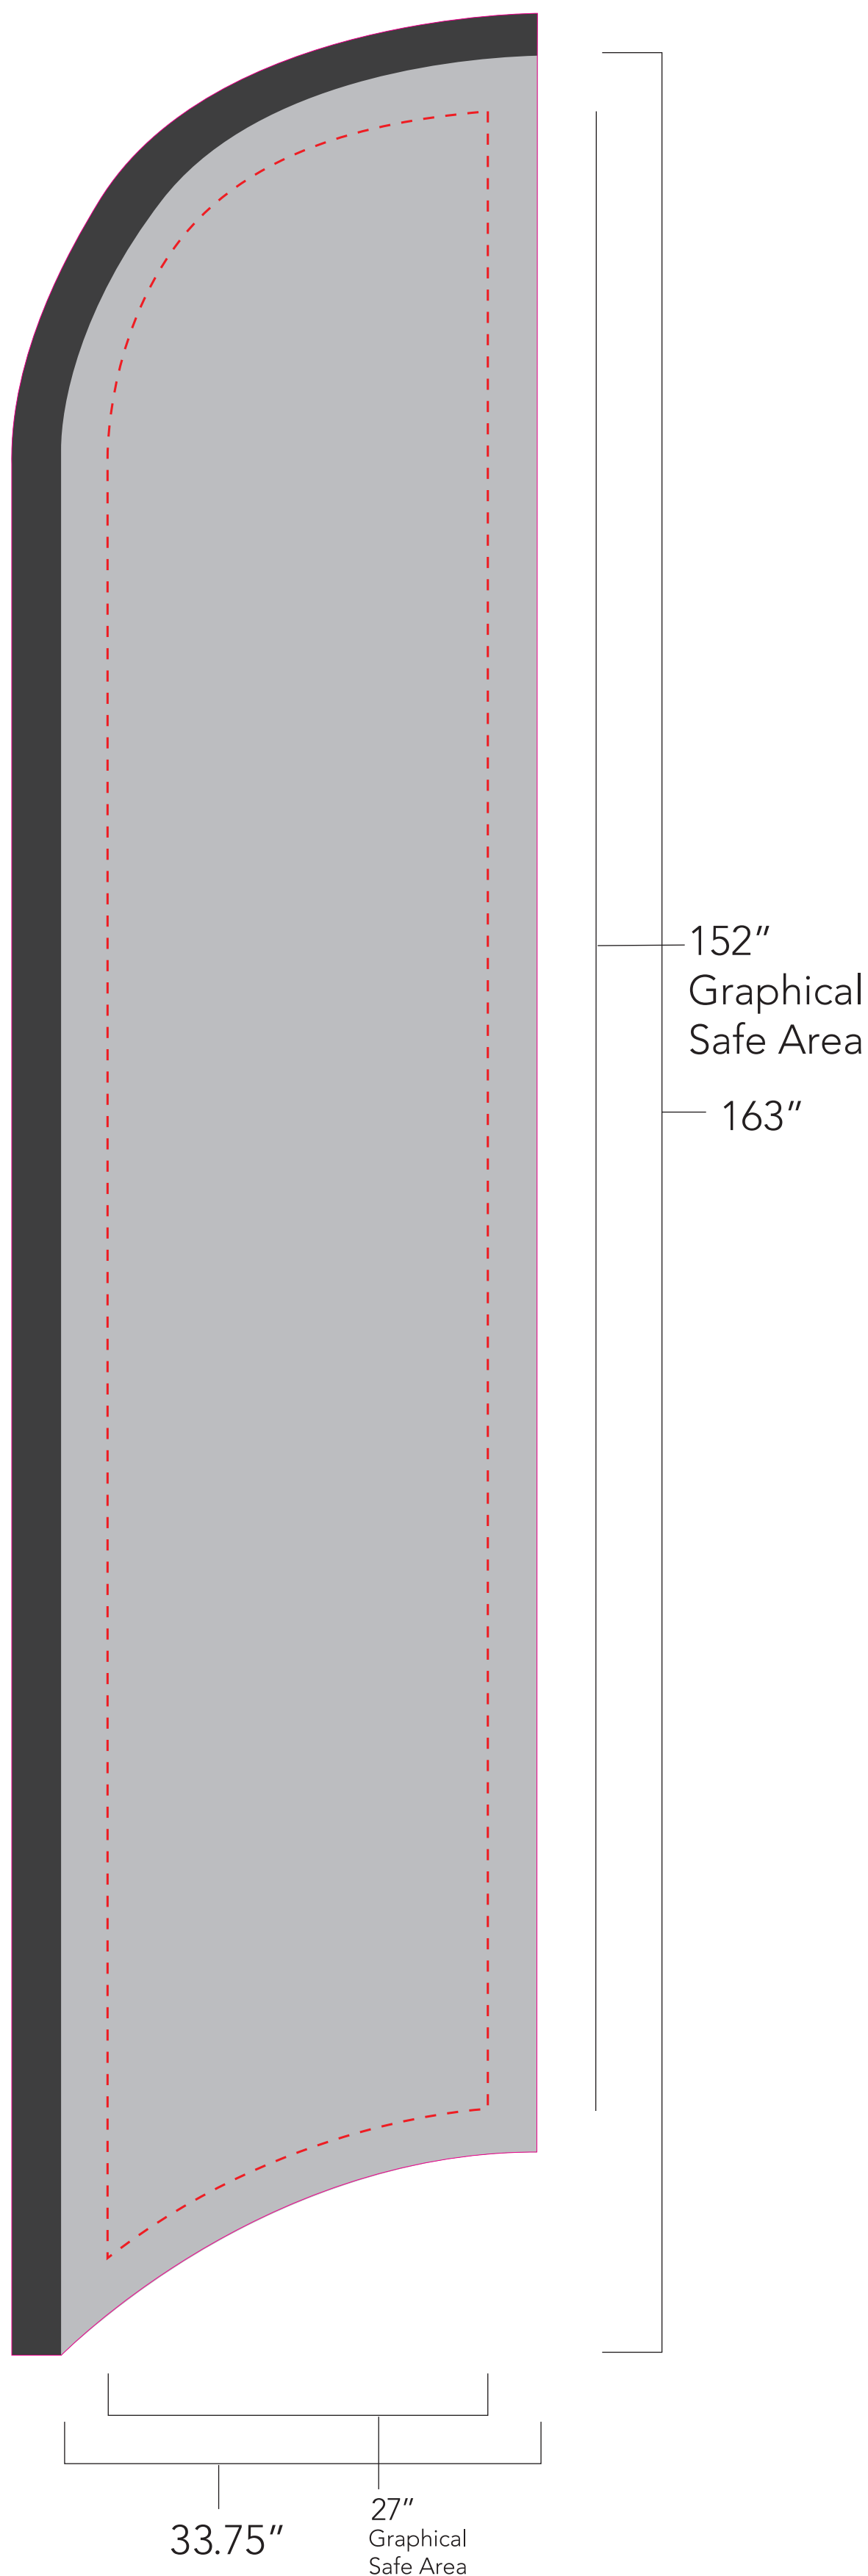

# Ad Flag Template

Blade Flag | Curved | Large | Double-Sided

## ART GUIDELINES

- Template is setup to 10% scale
- **DO NOT** resize template and/or change size or shape.
- Allow background color to bleed into pole sleeve
- Art can be printed outside of the safe zone but it is recommended to keep important text within the graphical safe area.
- Convert all text to outlines
- Document should be setup in CMYK color mode
- Convert all text to outlines
- Use Pantone Solid Coated Colors to ensure the best color matching. Final output will be in Solid Uncoated Colors.
- Use CMYK for gradients
- Save and send file as PDF

**BACK**