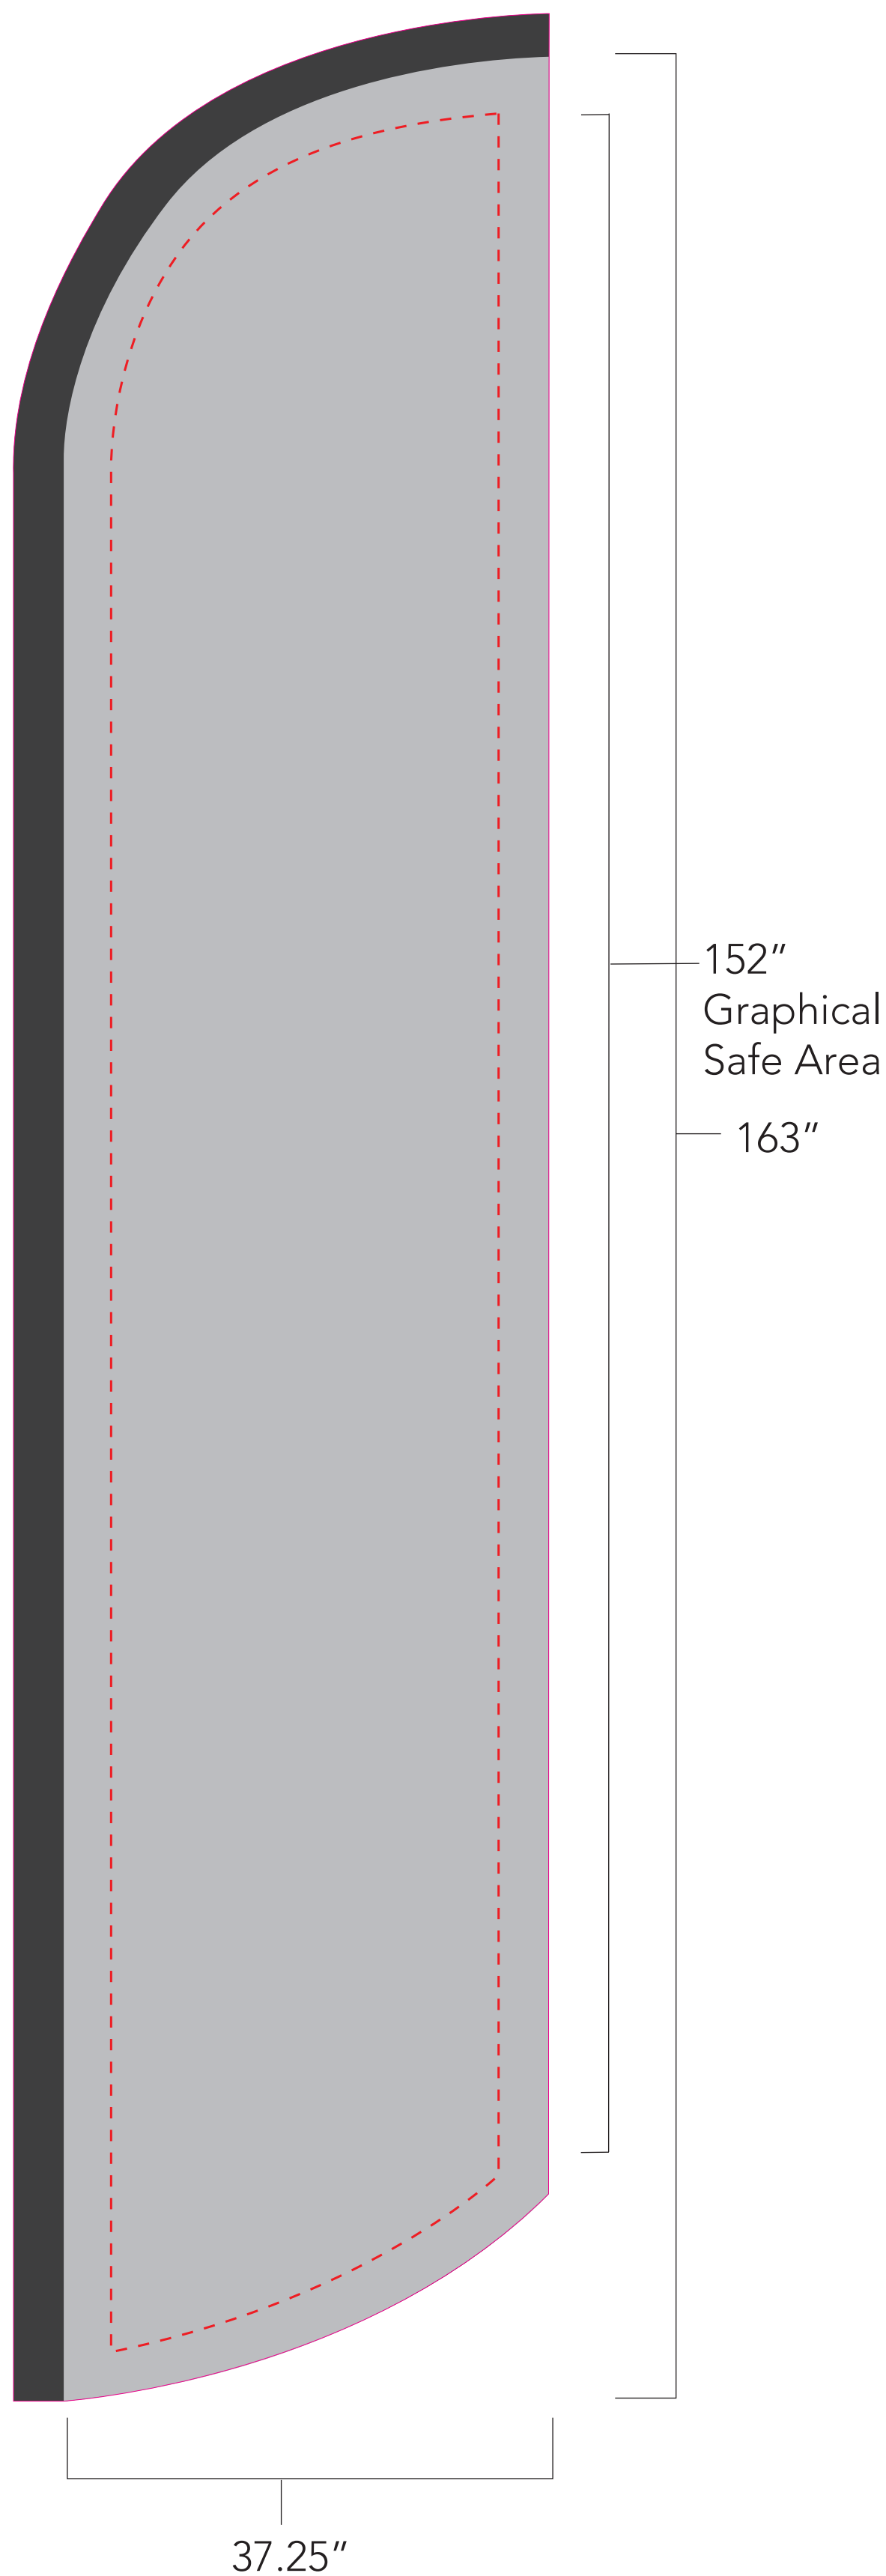

Ad Flag Template

Blade Flag | Convex | Large | Double-Sided

-  Flag Background
-  Graphic Safe Area
-  Pole Sleeve

ART GUIDELINES

- Template is setup to 10% scale
- **DO NOT** resize template and/or change size or shape.
- Allow background color to bleed into pole sleeve
- Art can be printed outside of the safe zone but it is recommended to keep important text within the graphical safe area.
- Convert all text to outlines
- Document should be setup in CMYK color mode
- Convert all text to outlines
- Use Pantone Solid Coated Colors to ensure the best color matching. Final output will be in Solid Uncoated Colors.
- Use CMYK for gradients
- Save and send file as PDF