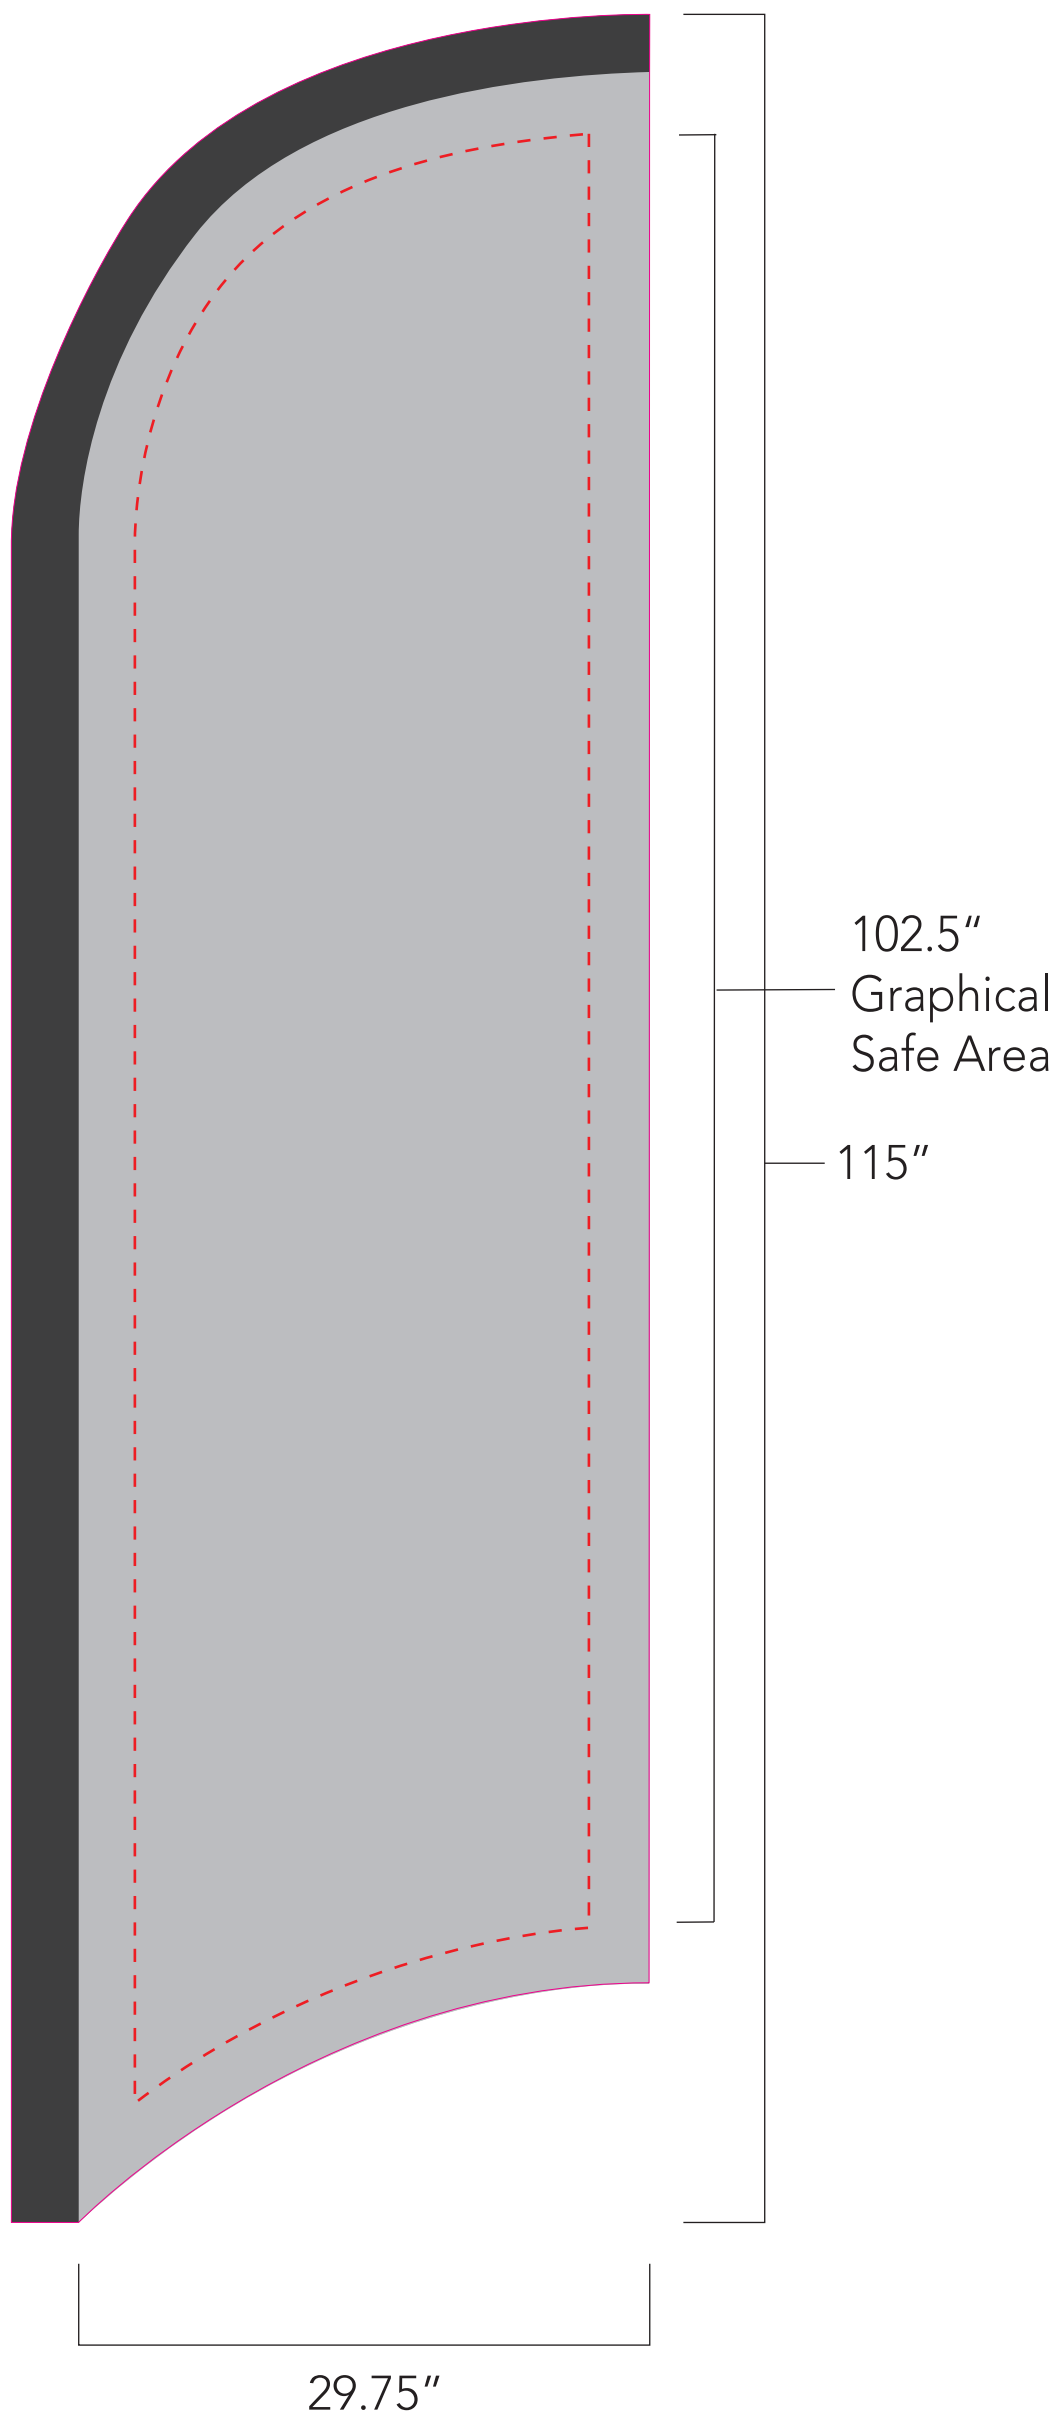

Ad Flag Template

Blade Flag | Curved | Medium | Double-Sided

-  Flag Background
-  Graphic Safe Area
-  Pole Sleeve

ART GUIDELINES

- Template is setup to 10% scale
- **DO NOT** resize template and/or change size or shape.
- Allow background color to bleed into pole sleeve
- Art can be printed outside of the safe zone but it is recommended to keep important text within the graphical safe area.
- Convert all text to outlines
- Document should be setup in CMYK color mode
- Convert all text to outlines
- Use Pantone Solid Coated Colors to ensure the best color matching. Final output will be in Solid Uncoated Colors.
- Use CMYK for gradients
- Save and send file as PDF