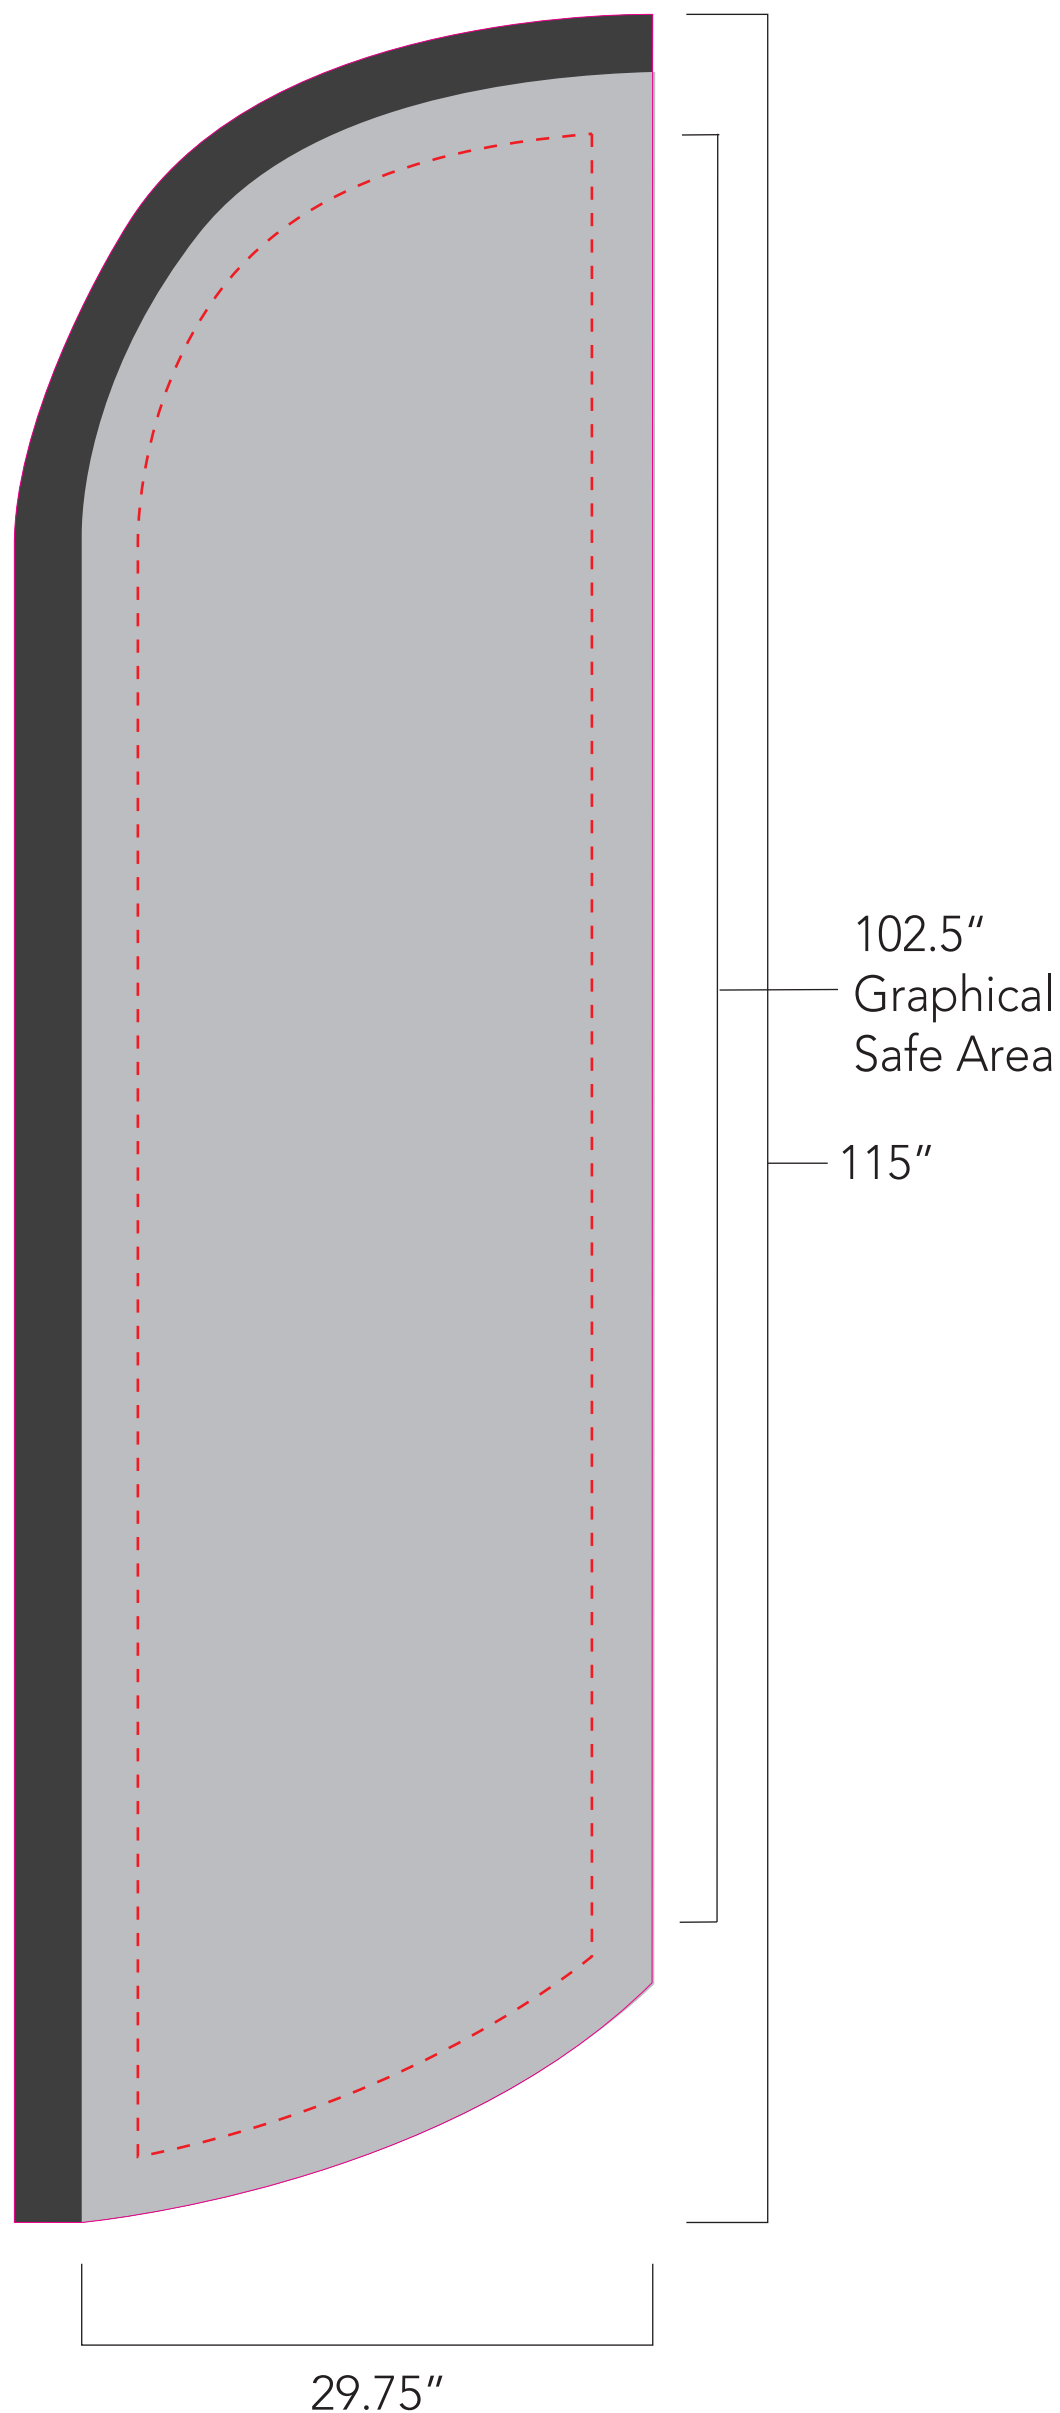

FRONT

Ad Flag Template

Blade Flag | Convex | Medium | Double-Sided

-  Flag Background
-  Graphic Safe Area
-  Pole Sleeve

ART GUIDELINES

- Template is setup to 10% scale
- **DO NOT** resize template and/or change size or shape.
- Allow background color to bleed into pole sleeve
- Art can be printed outside of the safe zone but it is recommended to keep important text within the graphical safe area.
- Convert all text to outlines
- Document should be setup in CMYK color mode
- Convert all text to outlines
- Use Pantone Solid Coated Colors to ensure the best color matching. Final output will be in Solid Uncoated Colors.
- Use CMYK for gradients
- Save and send file as PDF