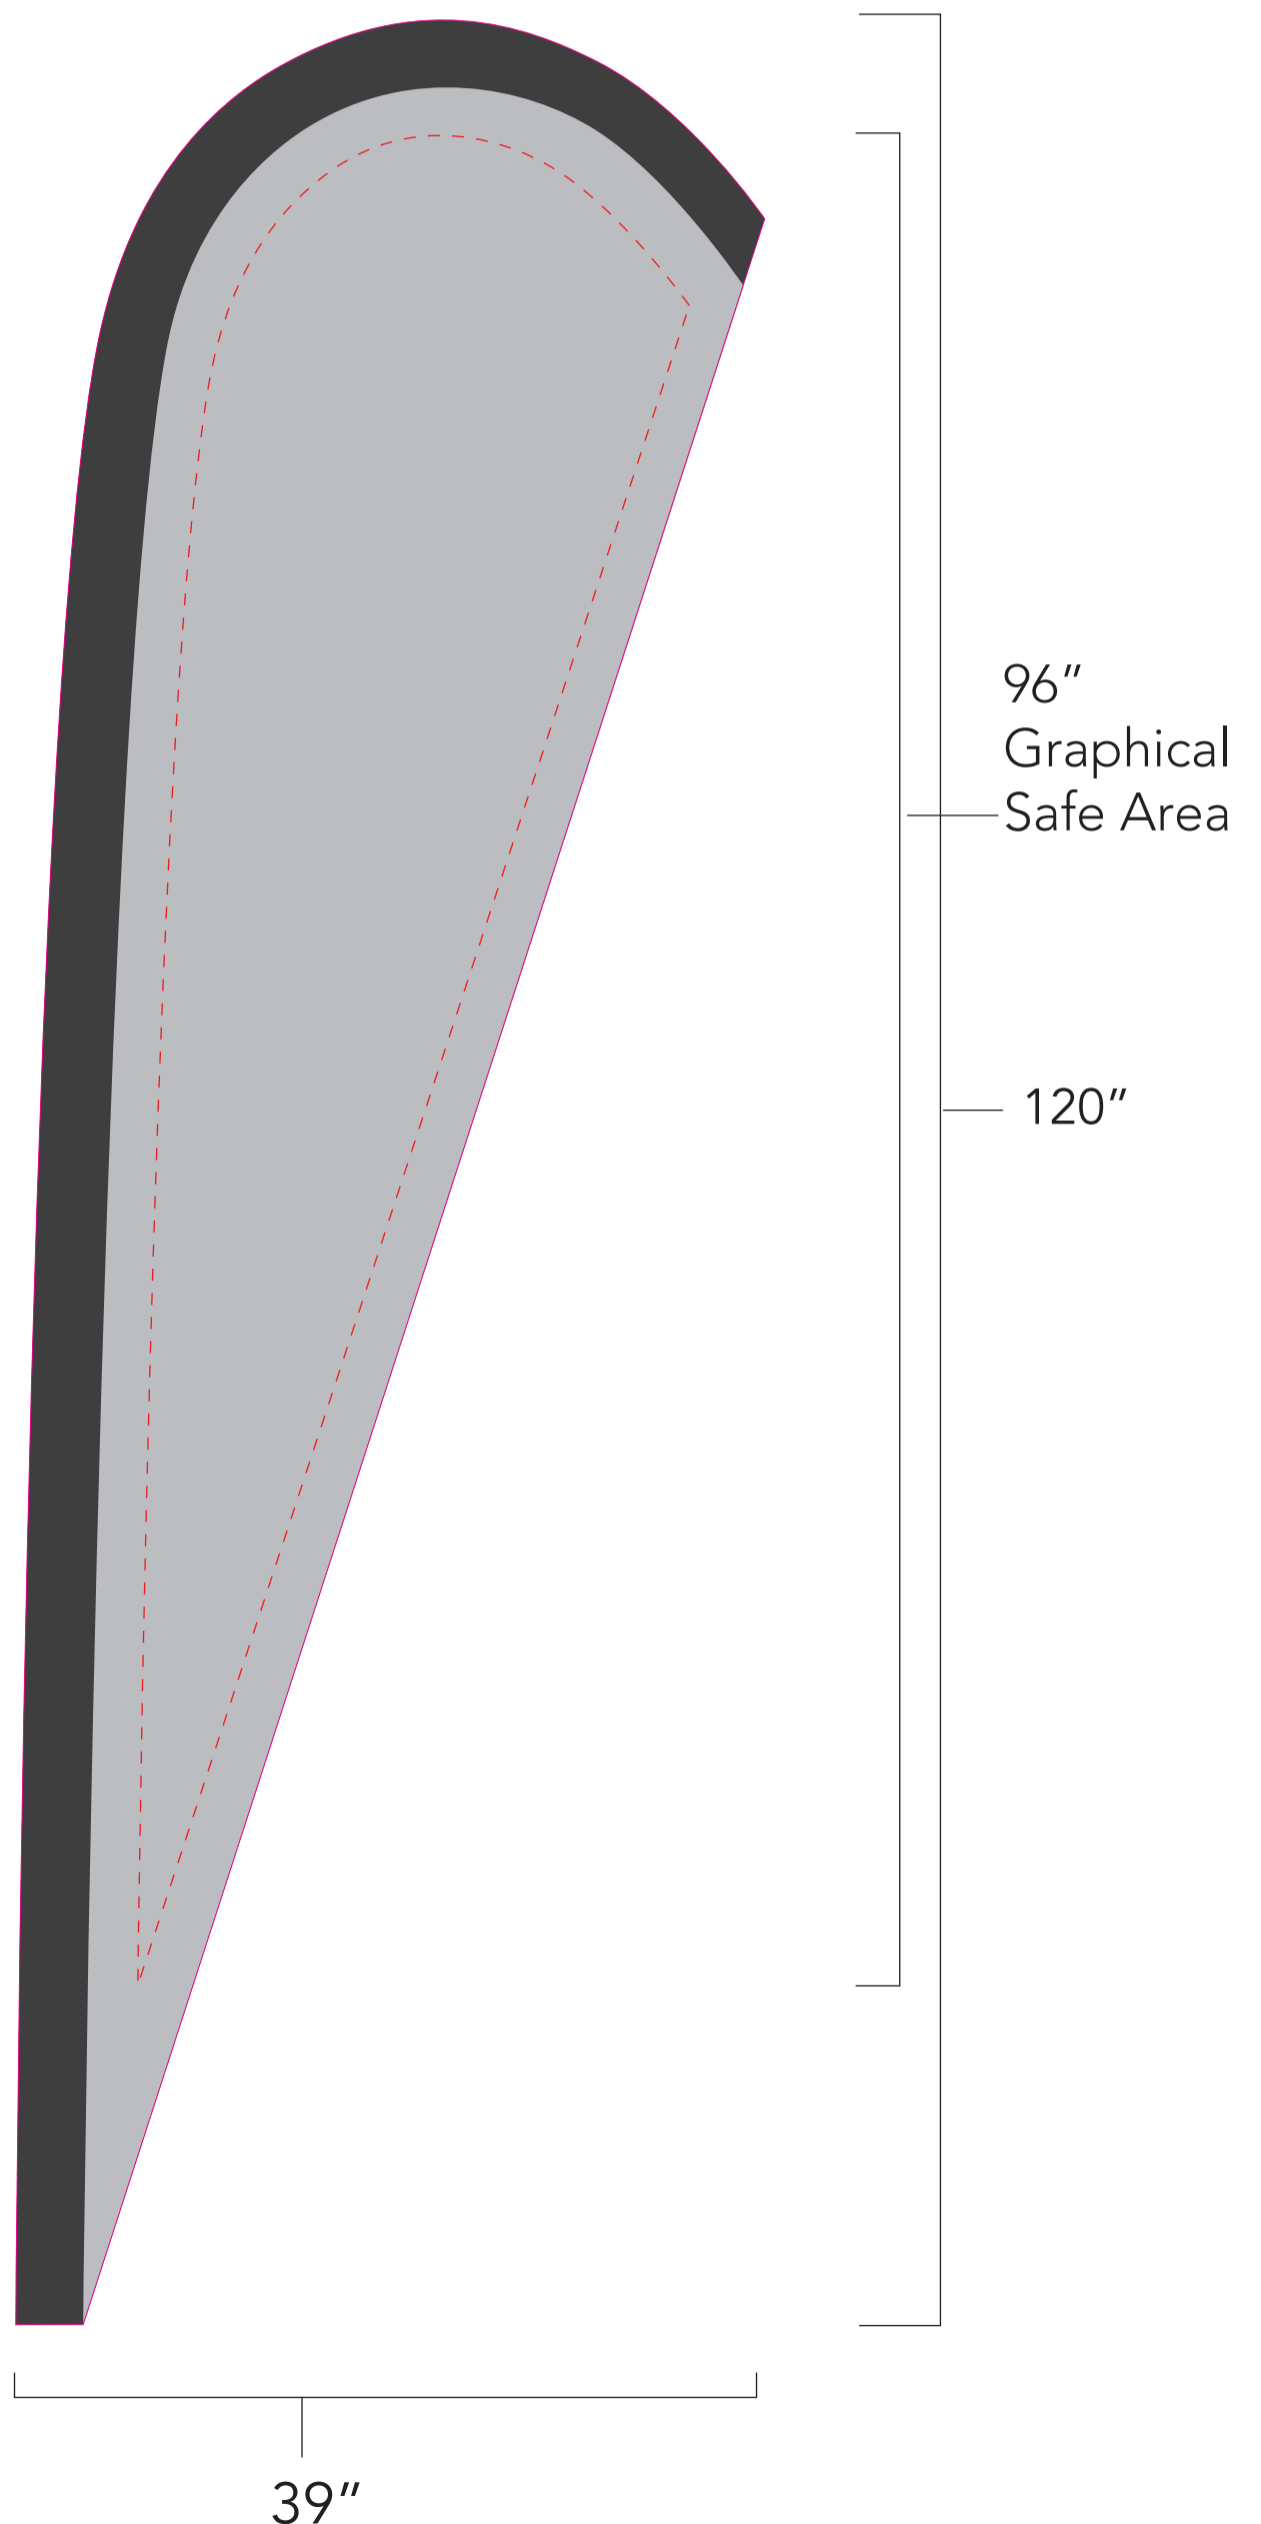

Ad Flag Template

Teardrop | Medium | Double Sided

ART GUIDELINES

- Template is setup to 10% scale
- **DO NOT** resize template and/or change size or shape.
- Allow background color to bleed into pole sleeve
- Art can be printed outside of the safe zone but it is recommended to keep important text within the graphical safe area.
- Convert all text to outlines
- Document should be setup in CMYK color mode
- Convert all text to outlines
- Use Pantone Solid Coated Colors to ensure the best color matching. Final output will be in Solid Uncoated Colors.
- Use CMYK for gradients
- Save and send file as PDF