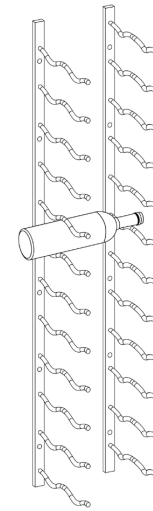

Wall Mounted Wine Peg Set
Label-Forward

Wall Mounted Metal Rail
Wine Racks
Label-Forward

Wall Mounted Metal
Wine Racks H-Type
Label-Forward

Wall Mounted Metal
Wine Racks C-Type
Label-Forward

Category	Image	Web Page	Bottle Depth	Available Color	Installation
Wall Mounted Wine Peg Set Label-Forward		https://www.kingsbottle.com.au/collections/wall-mounted-wine-racks/products/wall-mounted-wine-peg-set-1-bottle-label-forward-display	Available 1-Bottle, 2-Bottle, 3-Bottle depth	Silver, Black, Gold	Mount the pegs direct on the wall, or to the board (not included). Installation Instructions
Wall Mounted Metal Rail Wine Racks Label-Forward		https://www.kingsbottle.com.au/collections/wall-mounted-wine-racks/products/wall-mounted-metal-rail-wine-pegs-1-bottle-depth	Available 1-Bottle, 2-Bottle, 3-Bottle depth	Black	Mount the pegs to the rails (included), then mount the racks to the wall. Installation Instructions
Wall Mounted Metal Wine Racks H-Type Label-Forward		https://www.kingsbottle.com.au/collections/wall-mounted-wine-racks/products/wall-mounted-metal-wine-racks-h-type	1-Bottle Depth	Black	Mount the rails direct on the wall. Installation Instructions
Wall Mounted Metal Wine Racks C-Type Label-Forward		https://www.kingsbottle.com.au/collections/wall-mounted-wine-racks/products/wall-mounted-metal-wine-racks-c-type	Available 1-Bottle, 2-Bottle, 3-Bottle depth	Black	Mount the rails direct on the wall. Installation Instructions