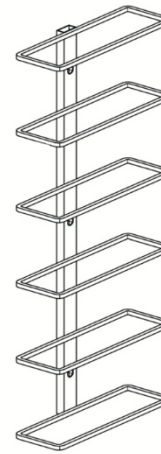

Wall Mounted Wine Peg Set
Label-Forward

Wall Mounted Metal Rail
Wine Racks
Label-Forward

Wall Mounted Metal
Wine Racks H-Type
Label-Forward

Wall Mounted Metal
Wine Racks C-Type
Label-Forward

Category	Image	Web Page	Bottle Depth	Available Color	Installation
Wall Mounted Wine Peg Set Label-Forward		https://www.kingsbottle.com.au/collections/wall-mounted-wine-racks/products/wall-mounted-wine-peg-set-1-bottle-label-forward-display	Available 1-Bottle, 2-Bottle, 3-Bottle depth	Silver, Black, Gold	Mount the pegs direct on the wall, or to the board (not included). Installation Instructions
Wall Mounted Metal Rail Wine Racks Label-Forward		https://www.kingsbottle.com.au/collections/wall-mounted-wine-racks/products/wall-mounted-metal-rail-wine-pegs-1-bottle-depth	Available 1-Bottle, 2-Bottle, 3-Bottle depth	Black	Mount the pegs to the rails (included), then mount the racks to the wall. Installation Instructions
Wall Mounted Metal Wine Racks H-Type Label-Forward		https://www.kingsbottle.com.au/collections/wall-mounted-wine-racks/products/wall-mounted-metal-wine-racks-h-type	1-Bottle Depth	Black	Mount the rails direct on the wall. Installation Instructions
Wall Mounted Metal Wine Racks C-Type Label-Forward		https://www.kingsbottle.com.au/collections/wall-mounted-wine-racks/products/wall-mounted-metal-wine-racks-c-type	Available 1-Bottle, 2-Bottle, 3-Bottle depth	Black	Mount the rails direct on the wall. Installation Instructions