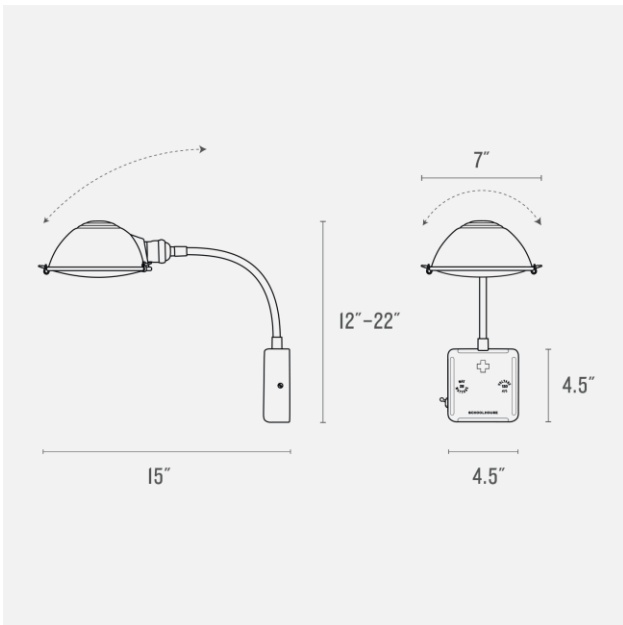

SCHOOLHOUSE

Radarsconce

Application: Wall Sconce

Product Origin: Processed and assembled in Portland, Oregon using ethically-sourced domestic and global components.

UL Listed: Yes

Max Wattage: 25W

Voltage: 120 Volts

Location Rating: Damp

Dimensions:

Height: 12" min / 22" max

Width: 7" min / 17" max

Depth: 3.5" min / 15" max

Canopy Width: 4.5"

Materials: Steel

Details: Toggle switch located on lower left side of canopy. G16 LED bulb recommended.

Switch Type: Toggle

Switch Location: Side 9:00

One year guarantee

Color Options

Spruce Green
(GR)

Black
(BK)

Persimmon
(RD)

Navy Procelain
(BL)

Industrial Yellow
(YE)

White
(WT)