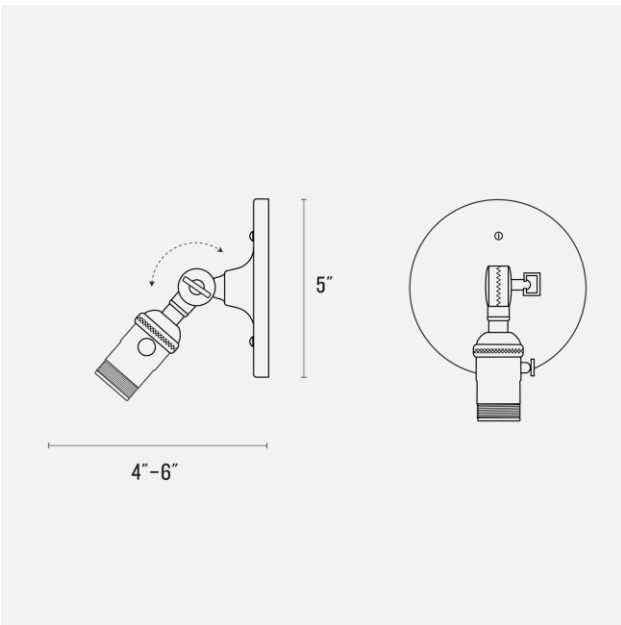

Voltage: 120 Volts

Location Rating: Damp

Dimensions:

Height: 5" min / 6.5" max

Projection: 4" min / 6" max

Canopy Width: 5"

Materials: Brass

Details: Rotary switch located at socket.

Switch Type: Rotary

Switch Location: On Socket

One year guarantee

Finish Options

True Black
(TB)

Natural Brass
(NB)