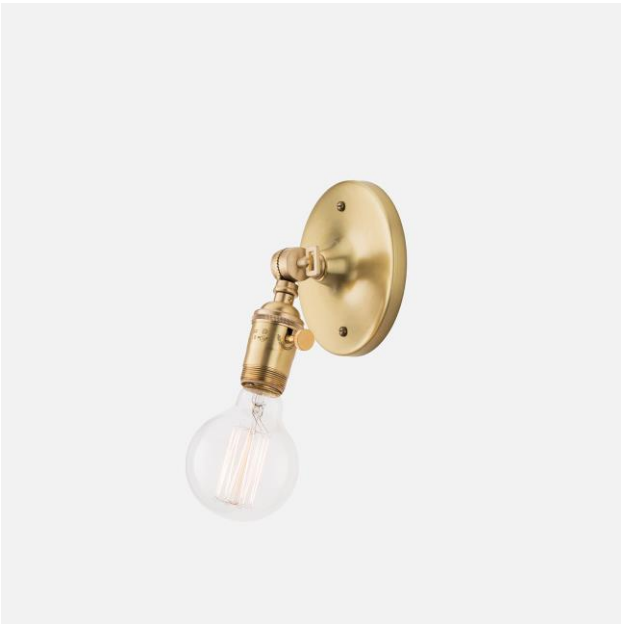

SCHOOLHOUSE

Princeton Short Sconce: UL

Application: Wall Sconce

Product Origin: Processed and assembled in Portland, Oregon using ethically-sourced domestic and global components.

UL Listed: Yes

Max Wattage: 40W

Voltage: 120 Volts

Location Rating: Damp

Dimensions:

Height: 5" min / 6.5" max

Projection: 4" min / 6" max

Canopy Width: 5"

Materials: Brass

Details: Rotary switch located at socket.

Switch Type: Rotary

Switch Location: On Socket

One year guarantee

Finish Options

True Black
(TB)

Natural Brass
(NB)