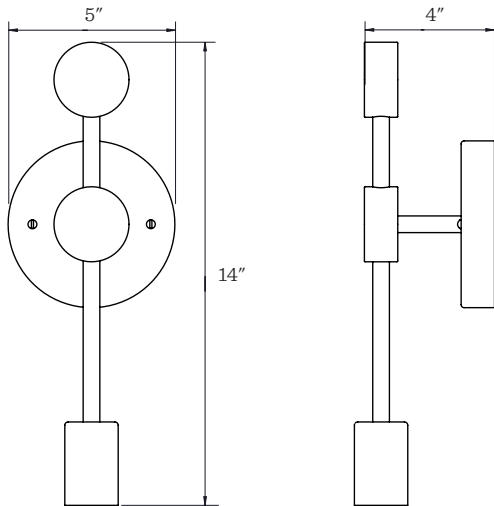

Finish Options

Portland Flagship
2181 NW Nicolai Street, Portland, OR 97210
P: 503-230-7113

New York
27 Vestry Street, New York, NY 10013
P: 212-226-6113

Trade Sales
E: trade@schoolhouse.com
P: 1-844-209-7735