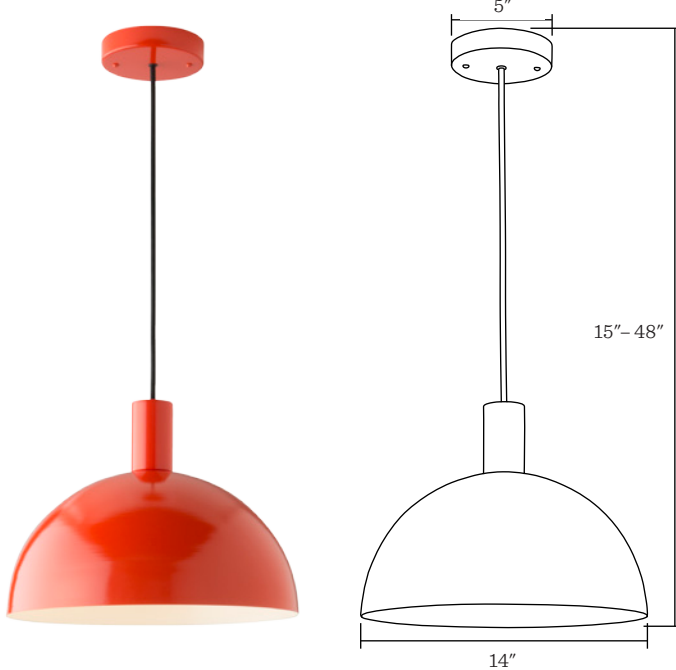

Shelby Mod Pendant

Shown in Persimmon at 29"

Application: Pendant

Product origin: USA

UL listed: 

Wattage:

Incandescent, Medium Base Socket
Max wattage: 60W per socket

Voltage: 120/220V

Dimensions:

Choice of Height: 15"– 48"; Extended length available at additional cost

Shade Diameter: 14"

Canopy Width: 5"

Finish: BK, WT, PS

Details:

- Damp rated
- Choice of painted steel canopy and shade with
- White gloss interior
- Includes shade
- Length includes shade
- 2 bulbs required, sold separately
- This item is made-to-order and non-returnable