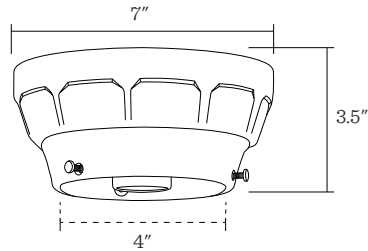

Glaze Color

Metal Finish

Portland Flagship
2181 NW Nicolai Street, Portland, OR 97210
P: 503-230-7113

New York
27 Vestry Street, New York, NY 10013
P: 212-226-6113

Trade Sales
E: trade@schoolhouse.com
P: 1-844-209-7735