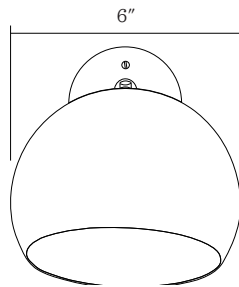

Finish Options

Portland Flagship
2181 NW Nicolai Street, Portland, OR 97210
P: 503-230-7113

New York
27 Vestry Street, New York, NY 10013
P: 212-226-6113

Trade Sales
E: trade@schoolhouse.com
P: 1-844-209-7735