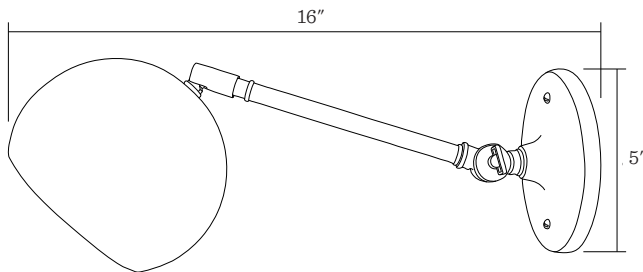

Finish Options

Portland Flagship
2181 NW Nicolai Street, Portland, OR 97210
P: 503-230-7113

New York
27 Vestry Street, New York, NY 10013
P: 212-226-6113

Trade Sales
E: trade@schoolhouse.com
P: 1-844-209-7735