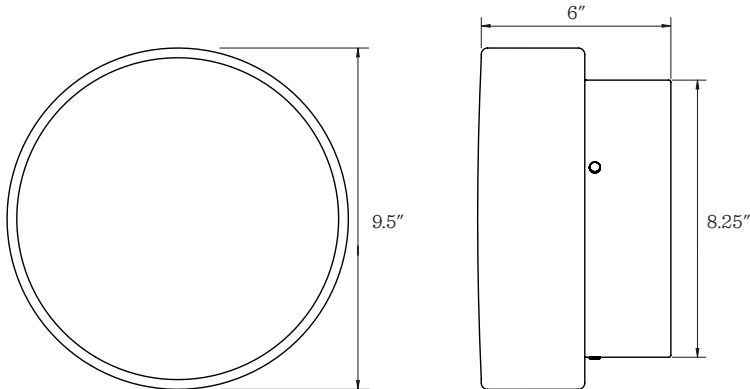

Finish Options

Portland Flagship
2181 NW Nicolai Street, Portland, OR 97210
P: 503-230-7113

New York
27 Vestry Street, New York, NY 10013
P: 212-226-6113

Trade Sales
E: trade@schoolhouse.com
P: 1-844-209-7735