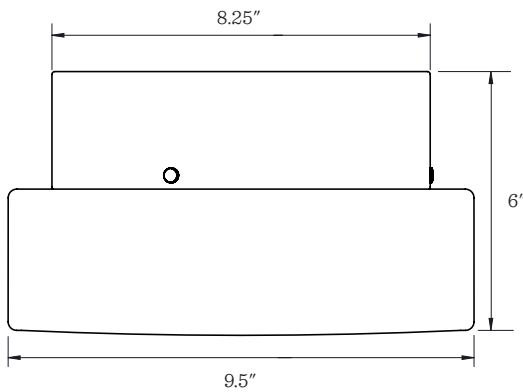

Finish Options

Portland Flagship
2181 NW Nicolai Street, Portland, OR 97210
P: 503-230-7113

New York
27 Vestry Street, New York, NY 10013
P: 212-226-6113

Trade Sales
E: trade@schoolhouse.com
P: 1-844-209-7735