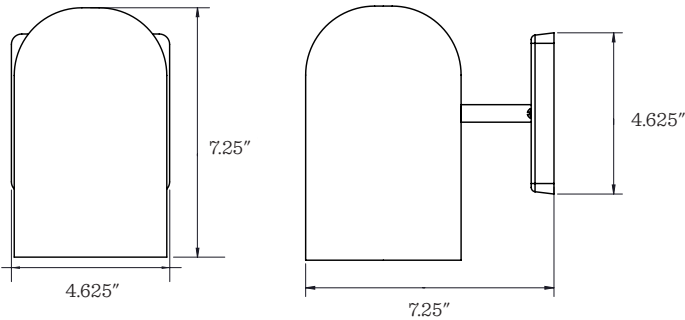

Application: Wall Sconce Fixture

Product origin: USA

UL listed:

Wattage:
Incandescent, Medium Base Socket
Max wattage: 60W

Voltage: 120/220V

Dimensions:
Canopy Width: 4.625"
Width: 4.625"
Height: 7.25"
Projection: 7.25"

Finish: BU, WT, or BK

Details:

- Wet rated
- Includes shade
- Additional integrated LED option available

One year guarantee.