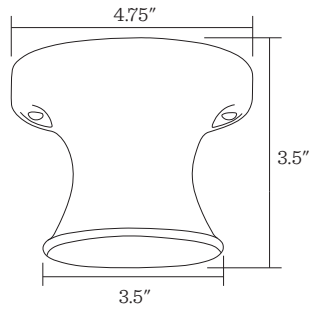

## Alabax Small

*Shown in Black with G80-15 Clear Bulb*

**Application:** Surface Mount

**Product origin:** USA

**UL listed:**  US

**Wattage:**

Incandescent, Medium Base Socket  
Max wattage: 100W

**Voltage:** 120/220V

**Dimensions:**

Height: 3.5"

Width: 4.75"

Canopy Width: 4.75"

**Glaze Color:** MG, GY, WT, or BK

**Details:**

- Damp rated

One year guarantee.