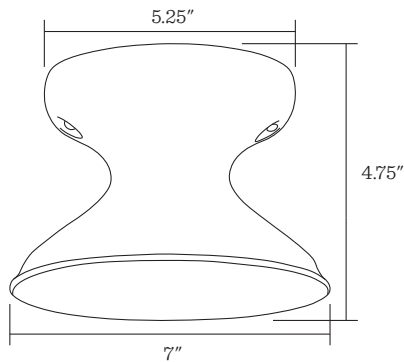

Dimensions:

Height: 4.75"

Width: 7"

Canopy Width: 5.25"

Glaze Color: MG, GY, WT, or BK

Details:

- Damp rated

One year guarantee.