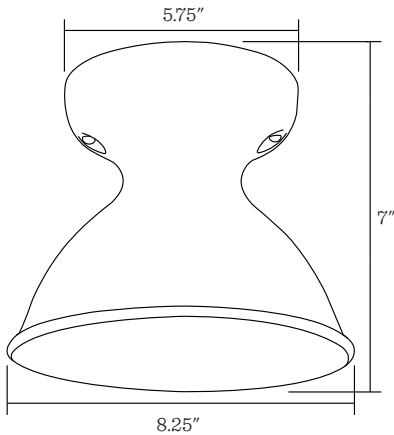

Alabax Large

Shown in Black with Edison Marconi bulb

Application: Surface Mount

Product origin: USA

UL listed:  US

Wattage:

Incandescent, Medium Base Socket
Max wattage: 150W

Voltage: 120/220V

Dimensions:

Height: 7"

Width: 8.25"

Canopy Width: 5.75"

Glaze Color: MG, GY, WT, or BK

Details:

- Damp rated

One year guarantee.