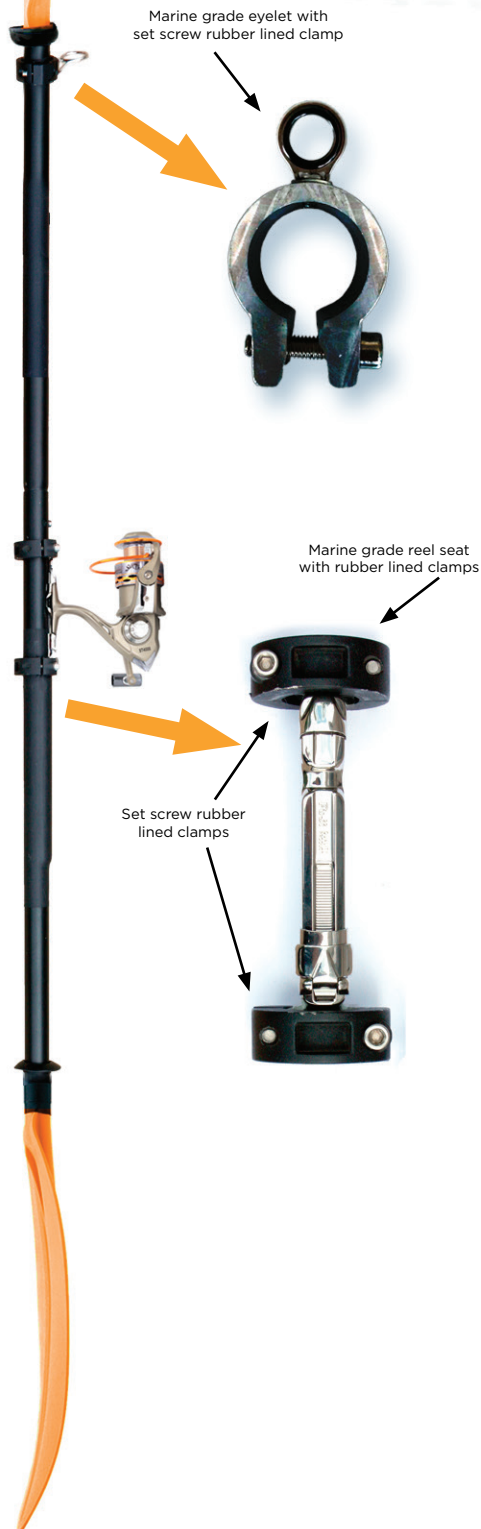

FISH MORE CARRY LESS

PRO-PREDATOR TRANSFORMER KIT

FISH WITH YOUR PADDLE

THE FISHING PADDLE™ TRANSFORMER KIT

The Fishing Paddle Transformer Kit is aimed at the existing paddle market, where there are 2 million paddles in current use in the U.S. alone. The kit provides a convenient, low cost retrofit option for a paddlers' preferred aluminum, carbon fiber, fiberglass or wood paddle. By transforming their paddle of choice into a Fishing Paddle in only a few minutes, the Transformer Kit expands the capability of their favorite paddle.

PRODUCT DESCRIPTION:

- Marine grade reel seats and rod attachment
- Exchangeable rod extensions can support 100 lbs of weight
- Fits any canoe, kayak or SUP paddle shaft
- Easy, fast installation and removal
- Works with any reel & tackle
- Troll with the reel and rod extension in place or remove the reel and rod extension at any time and continue to paddle
- Attachable reel seat & attachable interchangeable rod extension - MSRP \$69.99

THE FISHING PADDLE™ TRANSFORMER KIT

The Fishing Paddle Transformer Kit is aimed at the existing paddle market, where there are 2 million paddles in current use in the U.S. alone. The kit provides a convenient, low cost retrofit option for a paddlers' preferred aluminum, carbon fiber, fiberglass or wood paddle. By transforming their paddle of choice into a Fishing Paddle in only a few minutes, the Transformer Kit expands the capability of their favorite paddle.

PRODUCT DESCRIPTION:

- Marine grade reel seats and eyelet
- Eyelet can support 90 lbs of weight
- Fits any canoe, kayak or SUP paddle shaft
- Easy, fast installation and removal
- Works with any reel & tackle
- Troll with the reel and rod extension in place or remove the reel and rod extension at any time and continue to paddle
- Attachable reel seat & attachable single eyelet - MSRP \$49.99