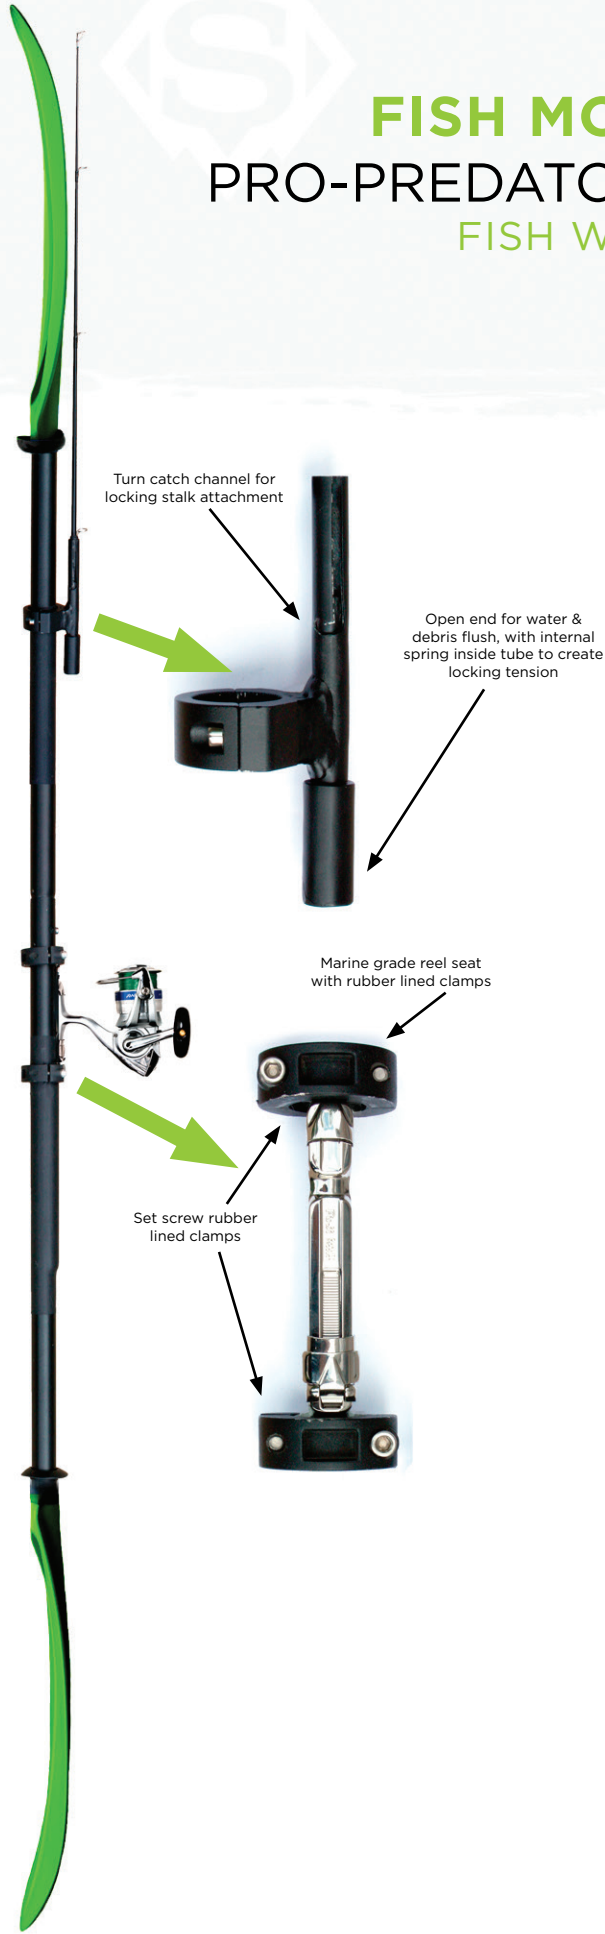

FISH MORE CARRY LESS

PRO-PREDATOR TRANSFORMER KIT

FISH WITH YOUR PADDLE

THE FISHING PADDLE™ TRANSFORMER KIT

The Fishing Paddle Transformer Kit is aimed at the existing paddle market, where there are 2 million paddles in current use in the U.S. alone. The kit provides a convenient, low cost retrofit option for a paddlers' preferred aluminum, carbon fiber, fiberglass or wood paddle. By transforming their paddle of choice into a Fishing Paddle in only a few minutes, the Transformer Kit expands the capability of their favorite paddle.

PRODUCT DESCRIPTION:

- Marine grade reel seats and rod attachment
- Exchangeable rod extensions can support 100 lbs of weight
- Fits any canoe, kayak or SUP paddle shaft
- Easy, fast installation and removal
- Works with any reel & tackle
- Troll with the reel and rod extension in place or remove the reel and rod extension at any time and continue to paddle
- Attachable reel seat & attachable interchangeable rod extension - MSRP \$69.99

THE FISHING PADDLE™ TRANSFORMER KIT

The Fishing Paddle Transformer Kit is aimed at the existing paddle market, where there are 2 million paddles in current use in the U.S. alone. The kit provides a convenient, low cost retrofit option for a paddlers' preferred aluminum, carbon fiber, fiberglass or wood paddle. By transforming their paddle of choice into a Fishing Paddle in only a few minutes, the Transformer Kit expands the capability of their favorite paddle.

PRODUCT DESCRIPTION:

- Marine grade reel seats and eyelet
- Eyelet can support 90 lbs of weight
- Fits any canoe, kayak or SUP paddle shaft
- Easy, fast installation and removal
- Works with any reel & tackle
- Troll with the reel and rod extension in place or remove the reel and rod extension at any time and continue to paddle
- Attachable reel seat & attachable single eyelet - MSRP \$49.99