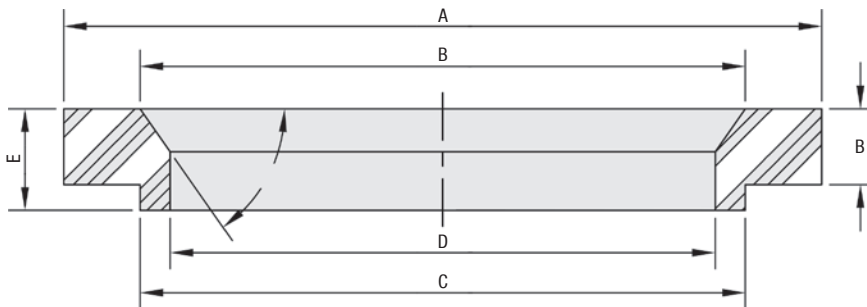

Type BB & RR Series

Specifications

- Rubber Bushing to reduce vibration and noise
- Compensation for thermal expansion and contraction
- Galvanized to resist corrosion
- Special sizes and designs are available upon request

Base Bracket with Rubber Ring

(to specify base bracket less rubber ring remove "R" from model number)

Model	Dimensions (mm/in)										Weight (kg/lbs)
	A	B	C	D	E	F	G	H	L		
BB120R	260	200	100	120	75	35	225	100	17	2.3	
	10.24	7.87	3.94	4.72	2.95	1.38	8.86	3.94	.67	5.1	
BB170R	260	200	100	170	75	35	225	123	17	2.0	
	10.24	7.87	3.94	6.69	2.95	1.38	8.86	4.84	.67	4.5	
BB211R	390	270	240	211	7.09	60	390	195	22	7.7	
	15.35	10.63	9.45	8.31	60	2.36	15.35	7.68	.87	16.9	

Rubber Ring Only

Model	Dimensions (mm/in)						Use with Base Bracket No.
	A	B	C	D	E	F	
RR108	150	120	119	108	20	15	BB-120
	5.91	4.72	4.69	4.25	0.79	0.59	
RR160	200	170	169	159	20	15	BB-170
	7.87	6.69	6.65	6.26	0.79	0.59	
RR200	250	220	210	200	25	20	BB-211
	9.84	8.66	8.27	7.87	0.98	0.79	