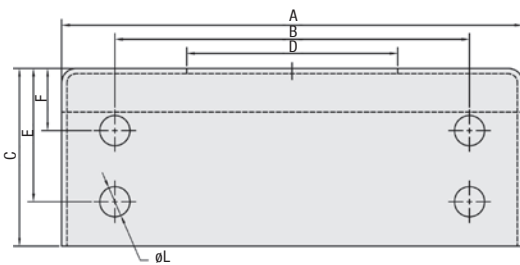

Base Bracket with Rubber Ring

(to specify base bracket less rubber ring remove "R" from model number)

Model	Dimensions (mm/in)										Weight (kg/lbs)
	A	B	C	D	E	F	G	H	L		
BB120R	260	200	100	120	75	35	225	100	17	2.3	
	10.24	7.87	3.94	4.72	2.95	1.38	8.86	3.94	.67	5.1	
BB170R	260	200	100	170	75	35	225	123	17	2.0	
	10.24	7.87	3.94	6.69	2.95	1.38	8.86	4.84	.67	4.5	
BB211R	390	270	240	211	7.09	60	390	195	22	7.7	
	15.35	10.63	9.45	8.31	60	2.36	15.35	7.68	.87	16.9	

Rubber Ring Only

Model	Dimensions (mm/in)						Use with Base Bracket No.
	A	B	C	D	E	F	
RR108	150	120	119	108	20	15	BB-120
	5.91	4.72	4.69	4.25	0.79	0.59	
RR160	200	170	169	159	20	15	BB-170
	7.87	6.69	6.65	6.26	0.79	0.59	
RR200	250	220	210	200	25	20	BB-211
	9.84	8.66	8.27	7.87	0.98	0.79	