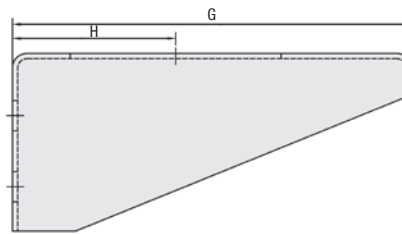

Base Bracket with Rubber Ring

(to specify base bracket less rubber ring remove "R" from model number)

Model	Dimensions (mm/in)										Weight (kg/lbs)
	A	B	C	D	E	F	G	H	L		
BB120R	260	200	100	120	75	35	225	100	17	2.3	
	10.24	7.87	3.94	4.72	2.95	1.38	8.86	3.94	.67	5.1	
BB170R	260	200	100	170	75	35	225	123	17	2.0	
	10.24	7.87	3.94	6.69	2.95	1.38	8.86	4.84	.67	4.5	
BB211R	390	270	240	211	7.09	60	390	195	22	7.7	
	15.35	10.63	9.45	8.31	60	2.36	15.35	7.68	.87	16.9	

Rubber Ring Only

Model	Dimensions (mm/in)						Use with Base Bracket No.
	A	B	C	D	E	F	
RR108	150	120	119	108	20	15	BB-120
	5.91	4.72	4.69	4.25	0.79	0.59	
RR160	200	170	169	159	20	15	BB-170
	7.87	6.69	6.65	6.26	0.79	0.59	
RR200	250	220	210	200	25	20	BB-211
	9.84	8.66	8.27	7.87	0.98	0.79	